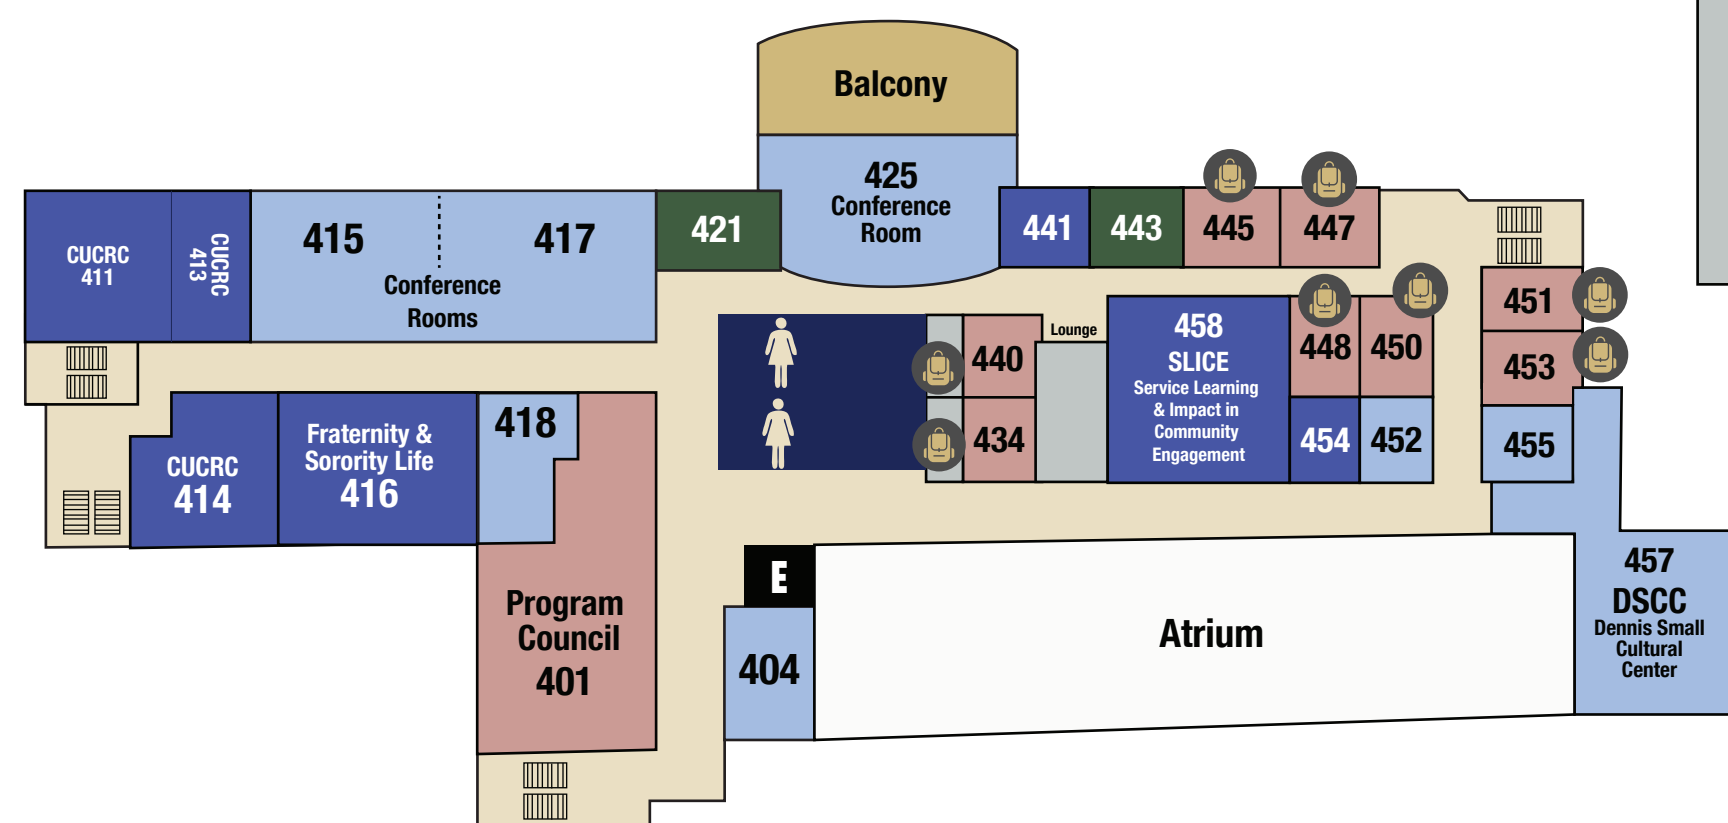

University Memorial Center

BUILDING DIRECTORY

Lower Level

First Floor

Second Floor

Third Floor

Fourth Floor

Fifth Floor

*Access from south staircase or main entrance elevator only

- Exterior Space
- Administrative Office
- Conference Room
- Restroom or Lactation Room
- Restaurant or Campus Dining Services Location
- Washroom
- Student Organization Meeting Space
- Student Organization Office or Locker
- Student Service
- Recognized student organization (RSO)
- Restaurant/market
- Information
- Automated External Defibrillator (AED)
- Elevator
- Freight Elevator