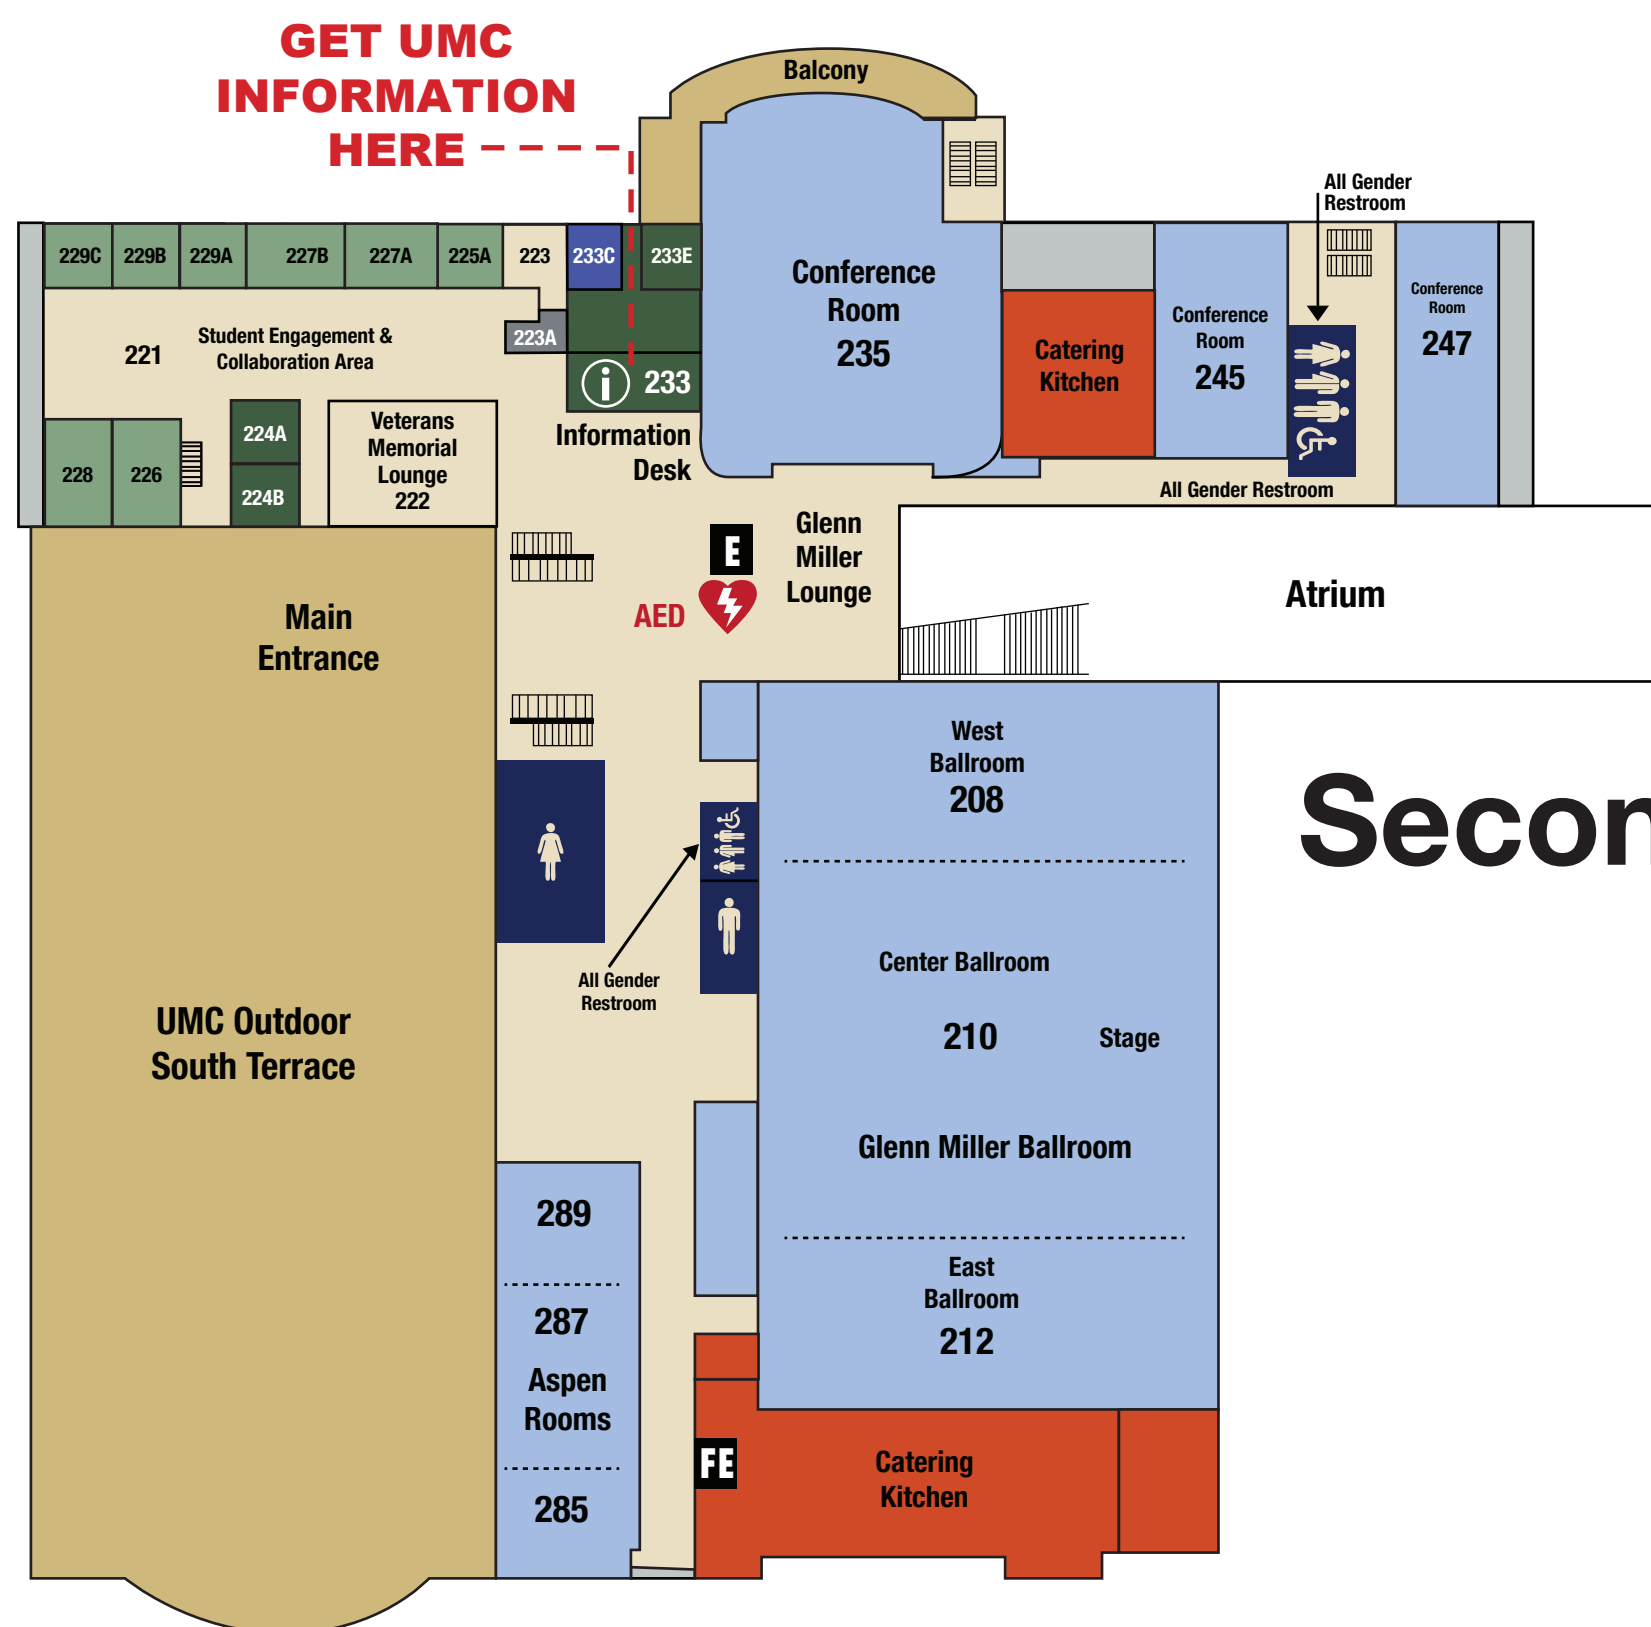

University Memorial Center

BUILDING DIRECTORY

Lower Level

First Floor

Second Floor

Third Floor

Fourth Floor

Fifth Floor

*Access from south staircase or main entrance elevator only

- Exterior Space
- Administrative Office
- Conference Room
- Restroom or Lactation Room
- Restaurant or Campus Dining Services Location
- Washroom
- Student Organization Meeting Space
- Student Organization Office or Locker
- Student Service
- Recognized student organization (RSO)
- Restaurant/market
- Information
- Automated External Defibrillator (AED)
- Elevator
- Freight Elevator