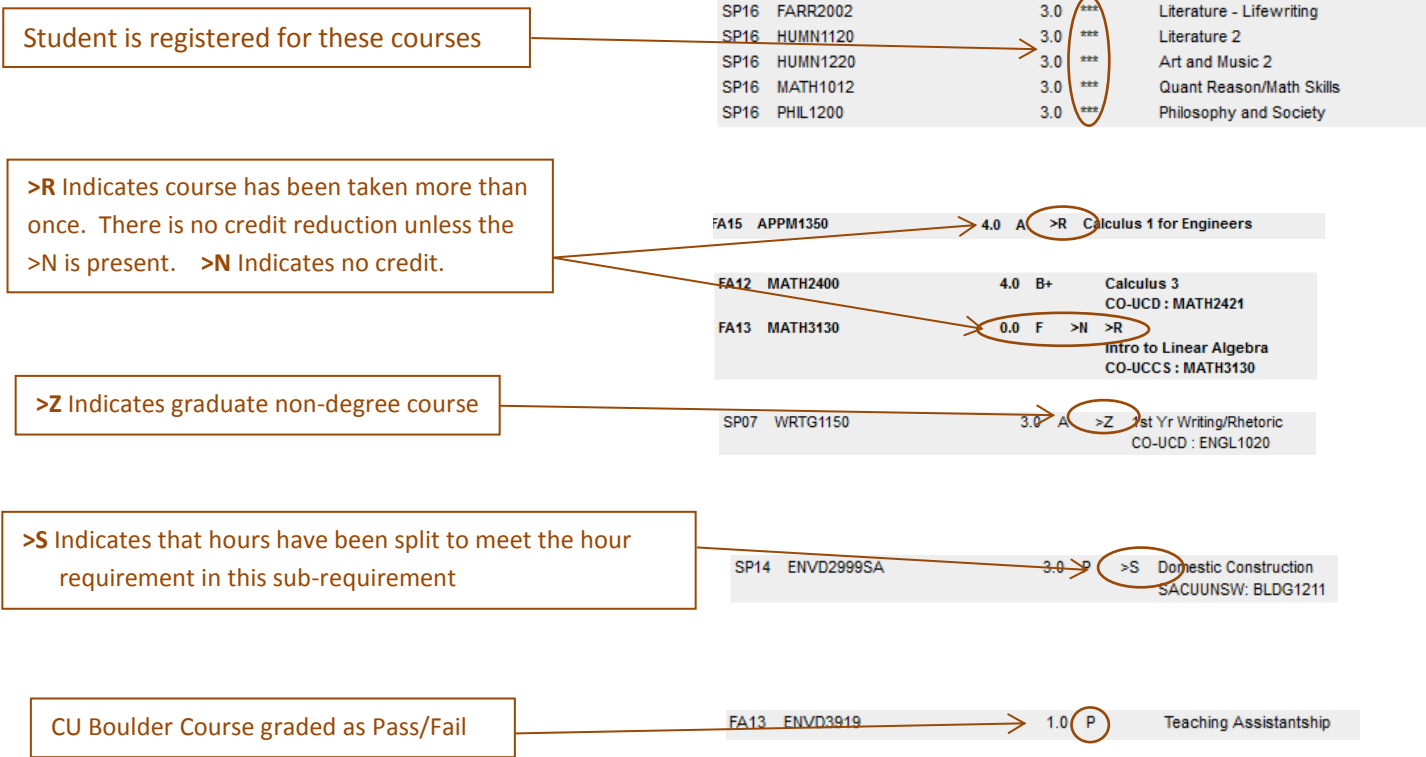

The Legend:

Legend	
Explanation of Symbols and Grades used on Audit:	
***	= Registered
>M	= Metro course, not in GPA
>N	= Repeated, no credit
>R	= Repeated
>S	= Hours split
>V	= Composite Grade
>X	= Course Repetition, not in GPA
>Z	= Graduate non-degree course
T*	= Transfer Grade
Q*	= CU to CU Composite Grade

If you have questions about your degree audit or transfer credit, you need to contact your Academic Advisor or the Advising office in your college. You can find their contact information by visiting this link: [CU Boulder Academic Advising information](#)