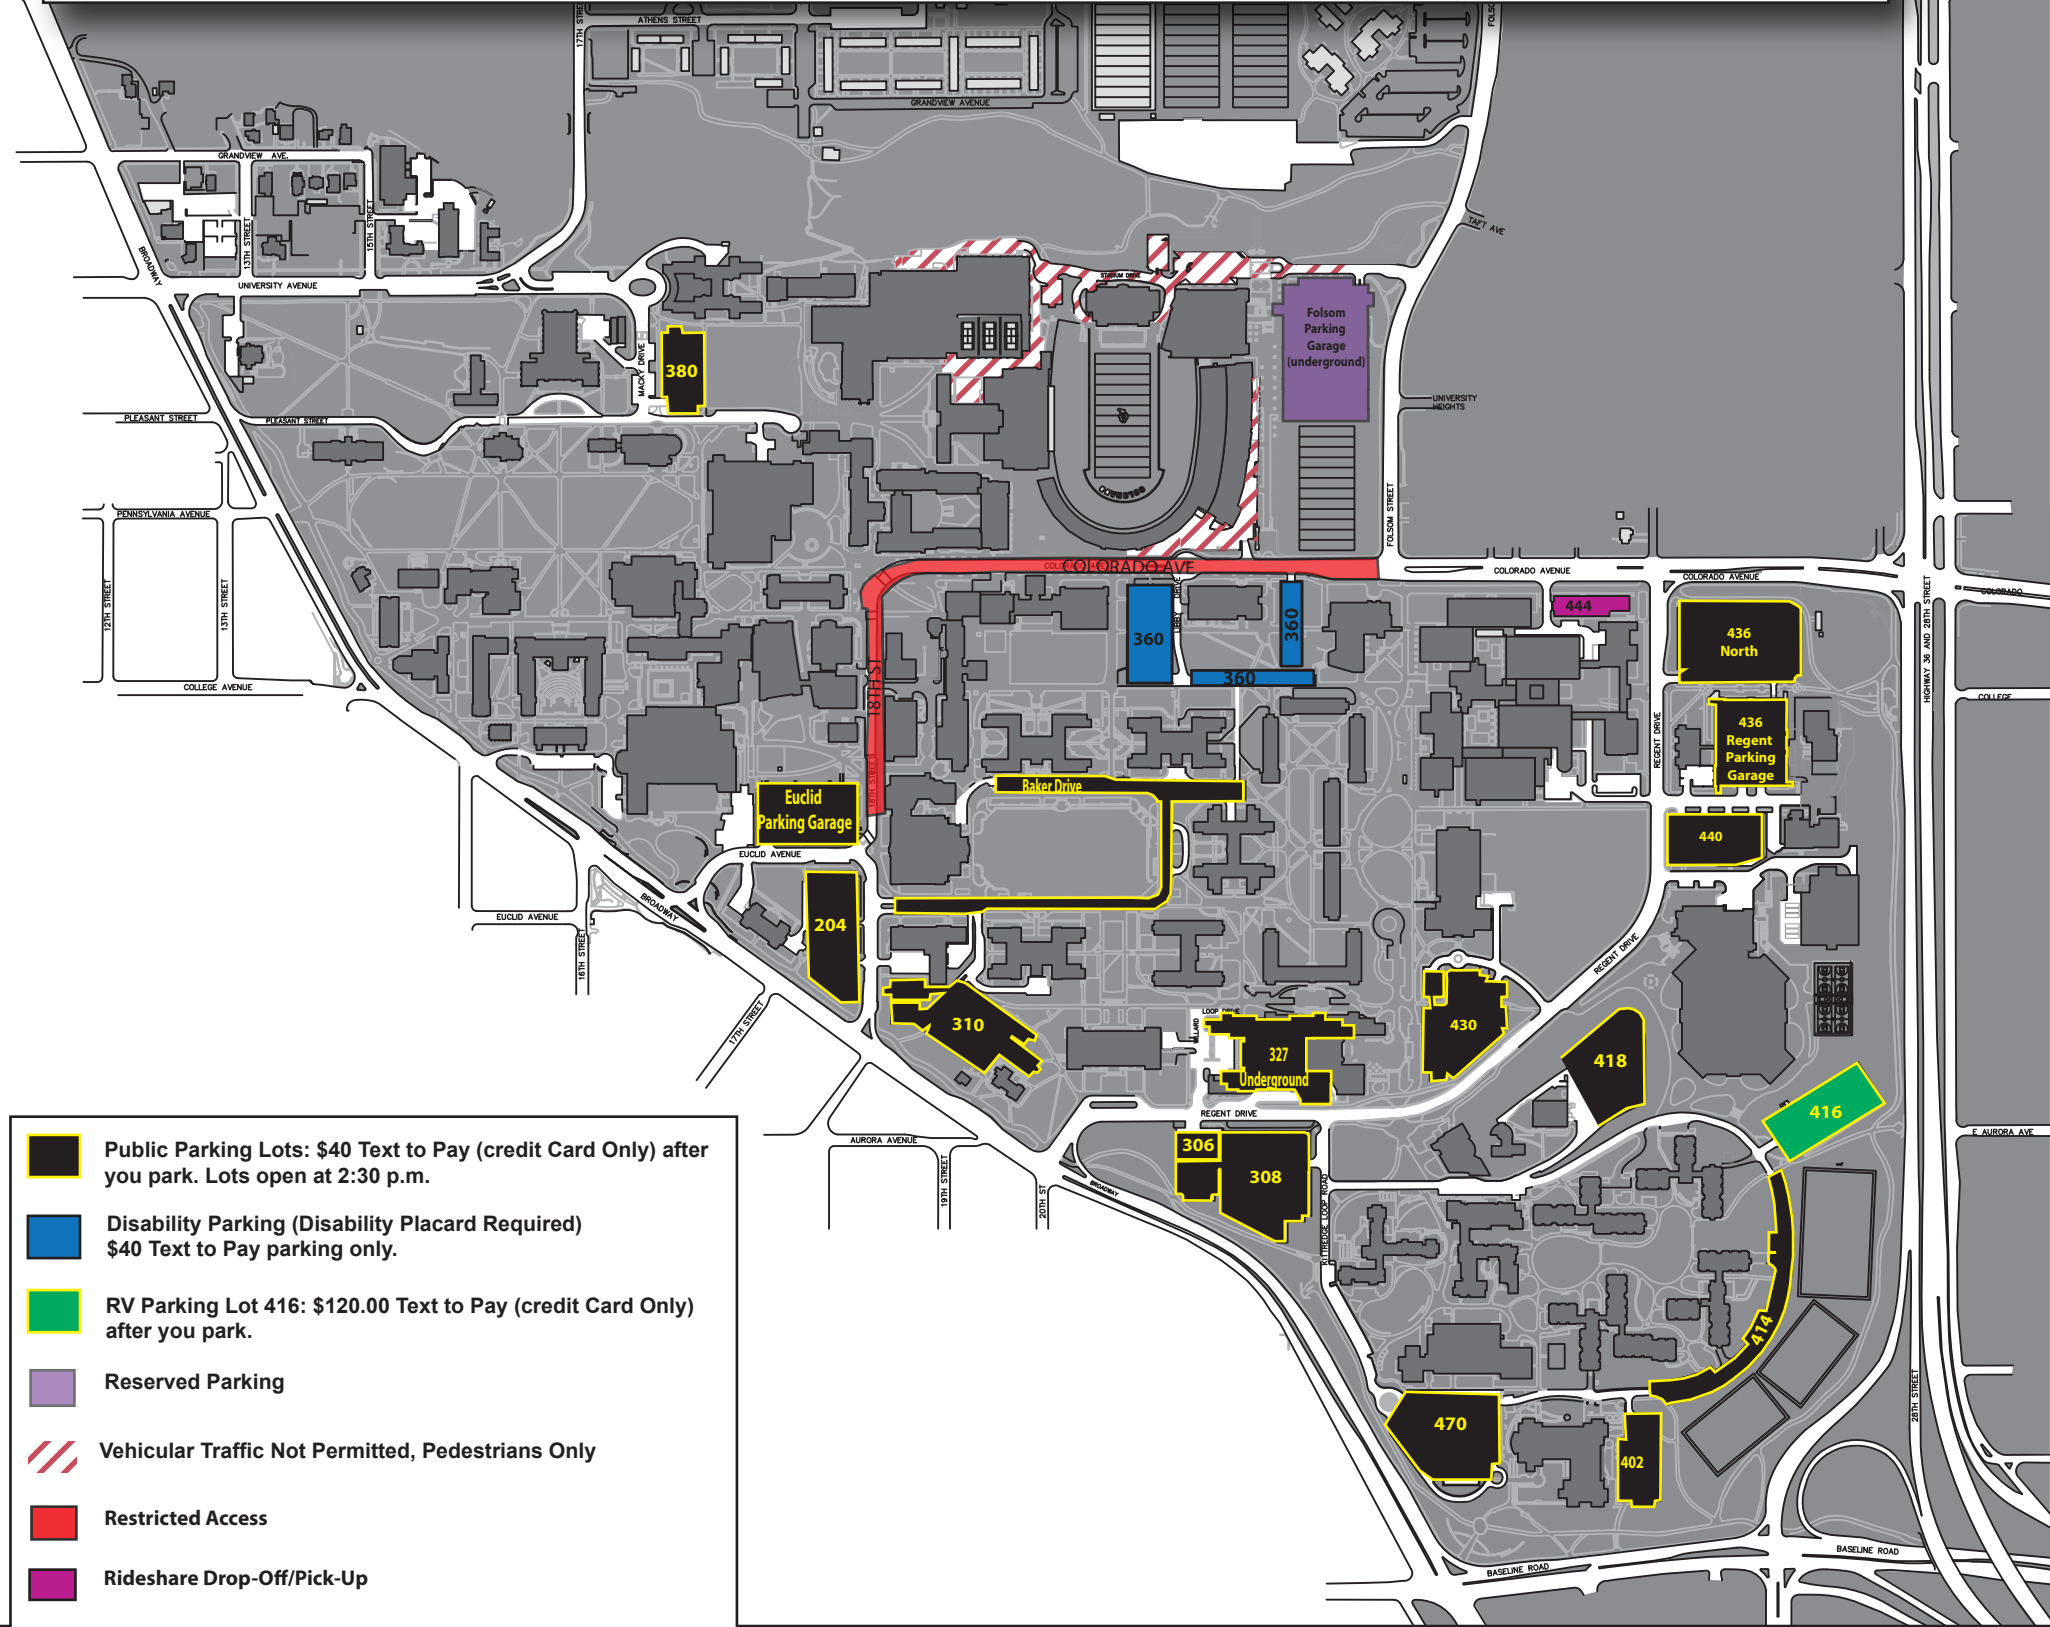

ODESZA Concert Parking

- Public Parking Lots: \$40 Text to Pay (credit Card Only) after you park. Lots open at 2:30 p.m.
- Disability Parking (Disability Placard Required) \$40 Text to Pay parking only.
- RV Parking Lot 416: \$120.00 Text to Pay (credit Card Only) after you park.
- Reserved Parking
- Vehicular Traffic Not Permitted, Pedestrians Only
- Restricted Access
- Rideshare Drop-Off/Pick-Up