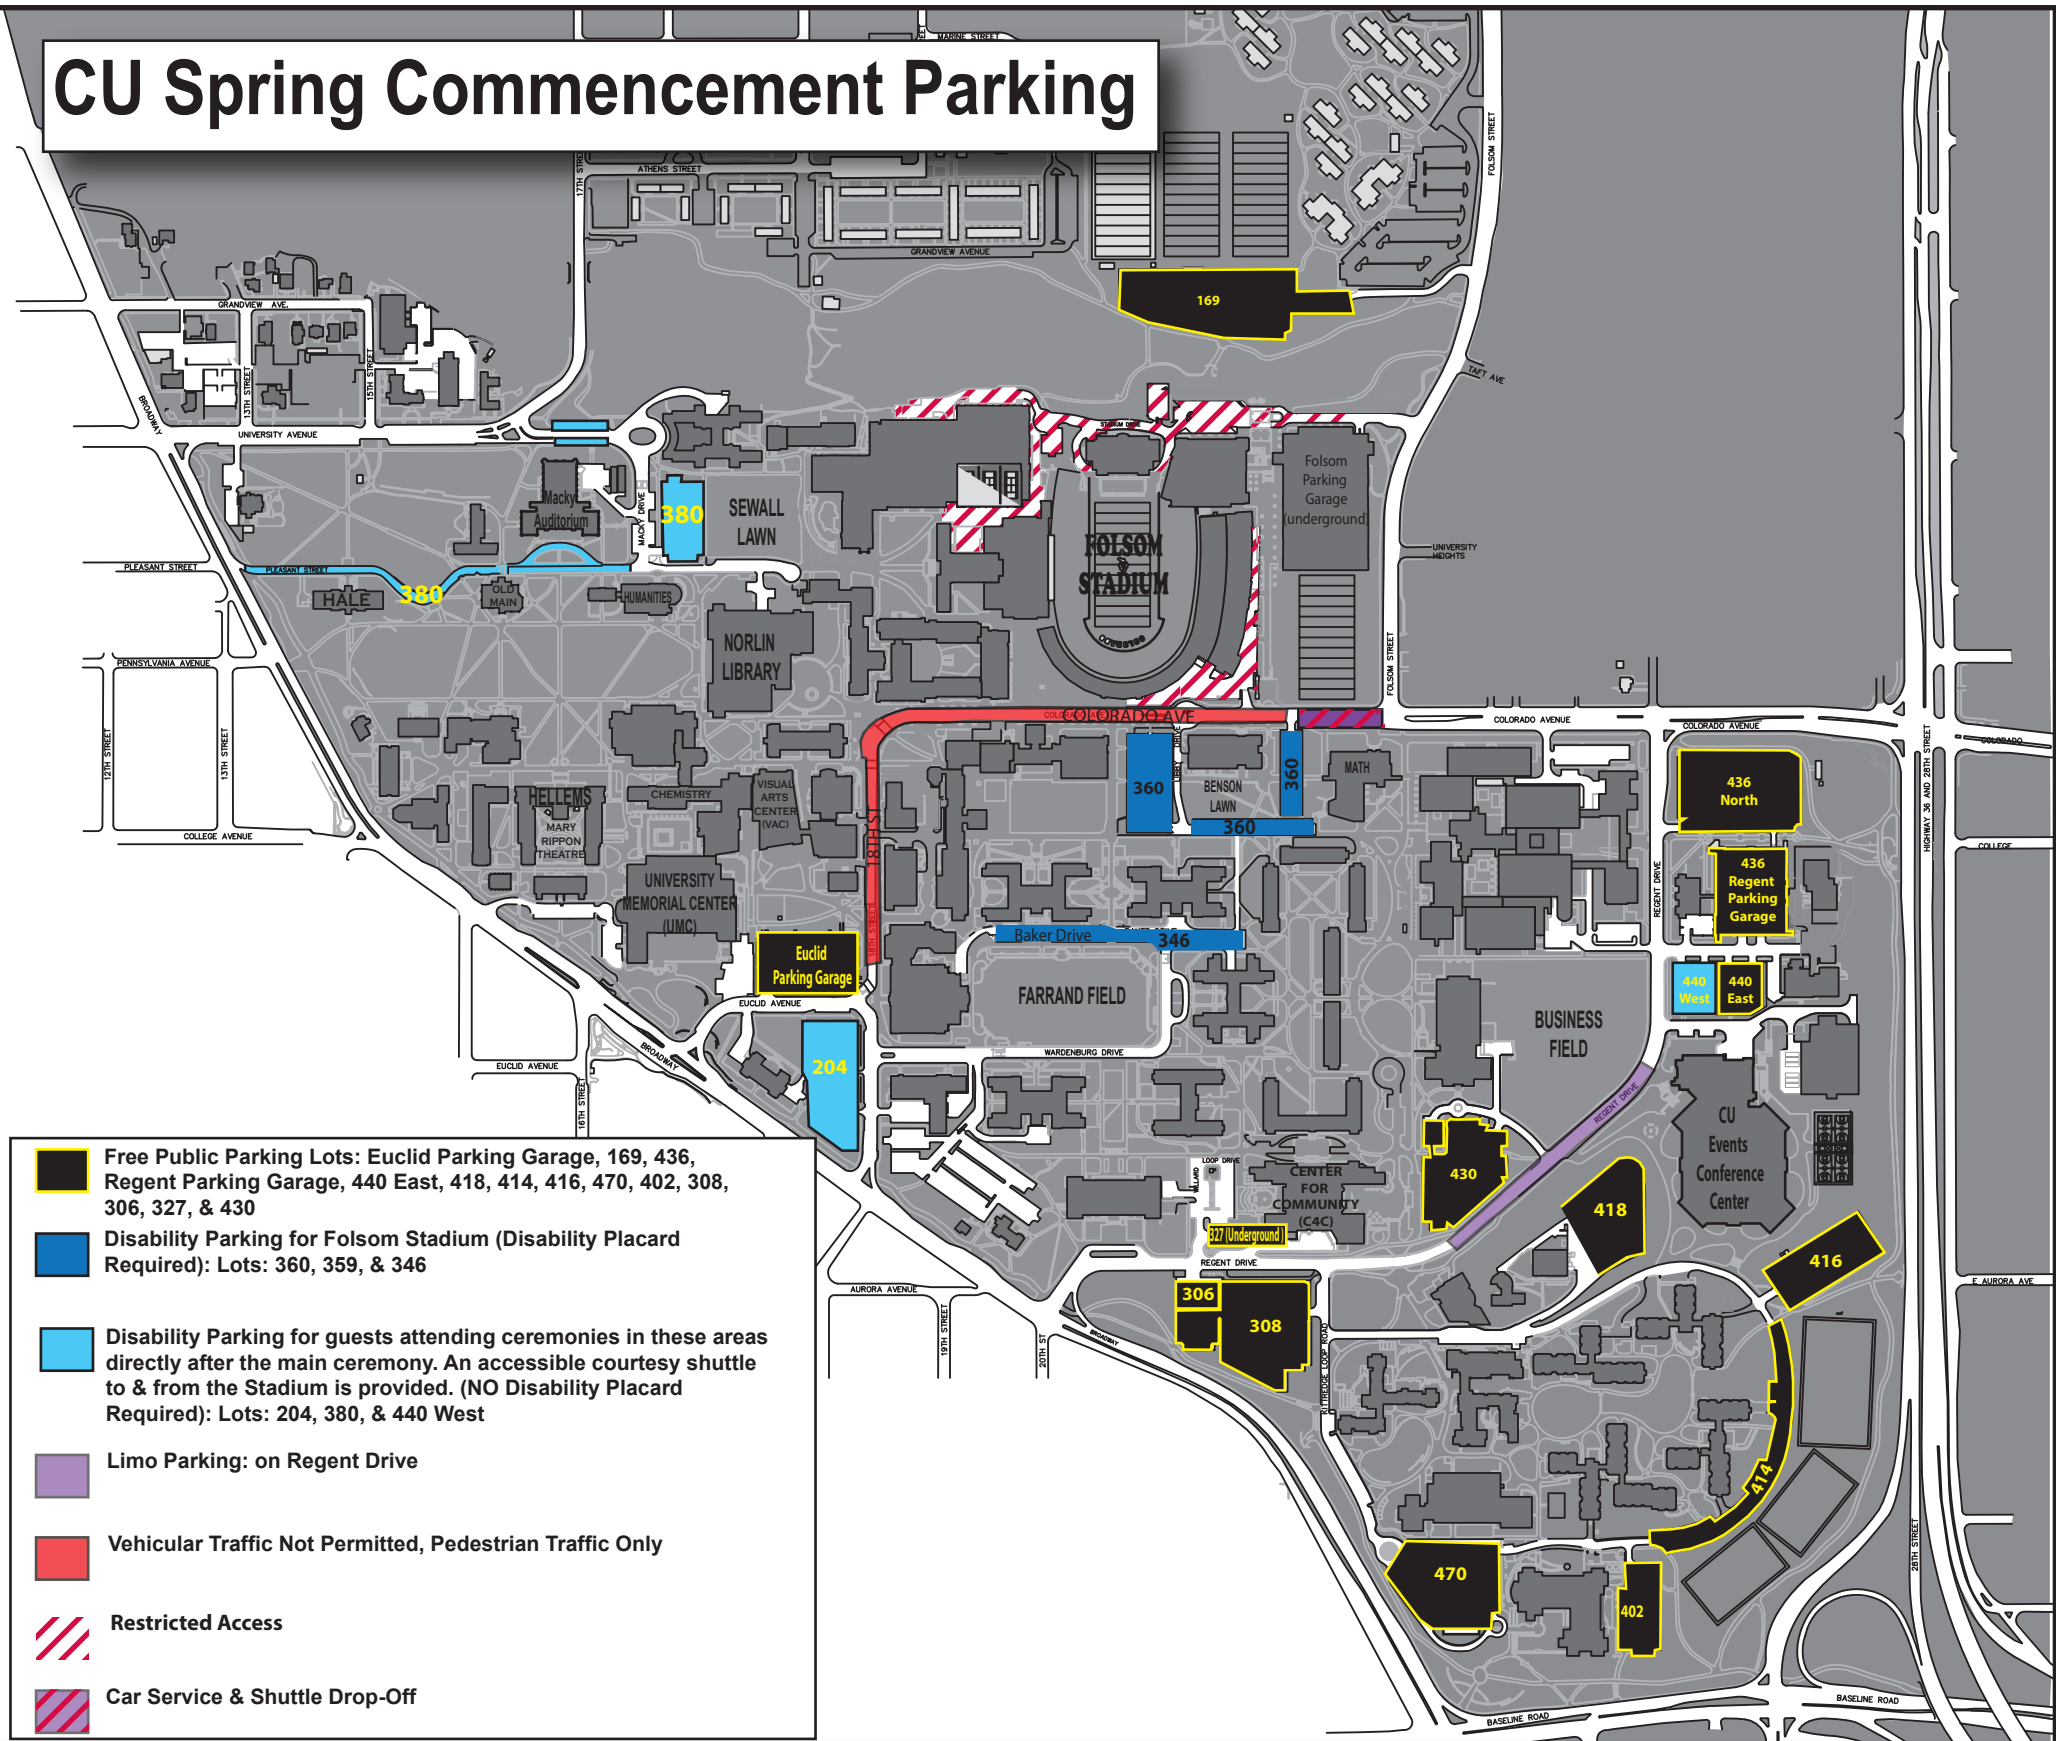

# CU Spring Commencement Parking

-  Free Public Parking Lots: Euclid Parking Garage, 169, 436, Regent Parking Garage, 440 East, 418, 414, 416, 470, 402, 308, 306, 327, & 430
-  Disability Parking for Folsom Stadium (Disability Placard Required): Lots: 360, 359, & 346
-  Disability Parking for guests attending ceremonies in these areas directly after the main ceremony. An accessible courtesy shuttle to & from the Stadium is provided. (NO Disability Placard Required): Lots: 204, 380, & 440 West
-  Limo Parking: on Regent Drive
-  Vehicular Traffic Not Permitted, Pedestrian Traffic Only
-  Restricted Access
-  Car Service & Shuttle Drop-Off