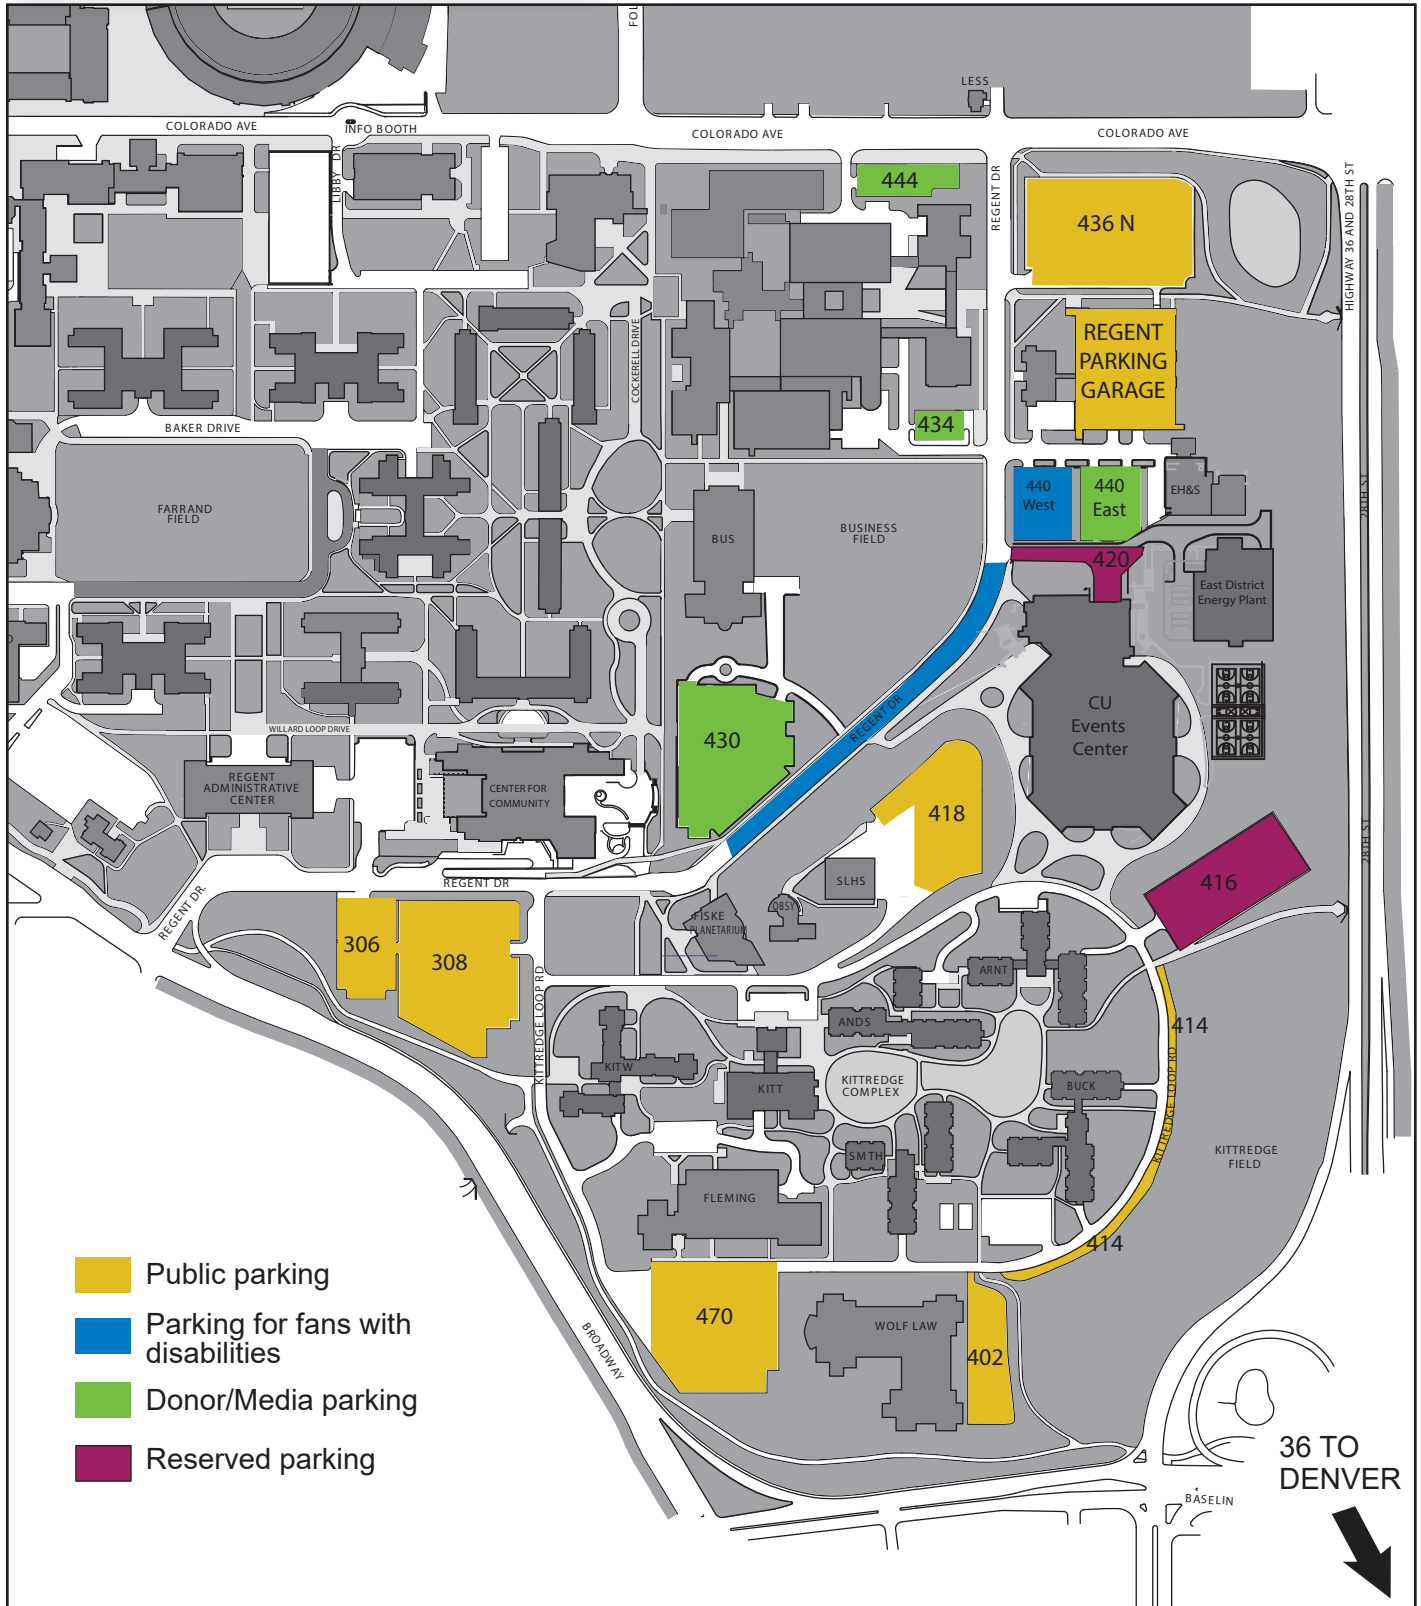

# CU Basketball

- Kittredge residents may access campus at Regent Drive from Northbound Broadway.
- When event traffic exits campus, access Regent Drive via Broadway. Access to Regent Dr. via Colorado Ave. is restricted.
- Spaces along Regent Drive are reserved for Fans with disabilities, but ADA parking will be accommodated in any public lot.