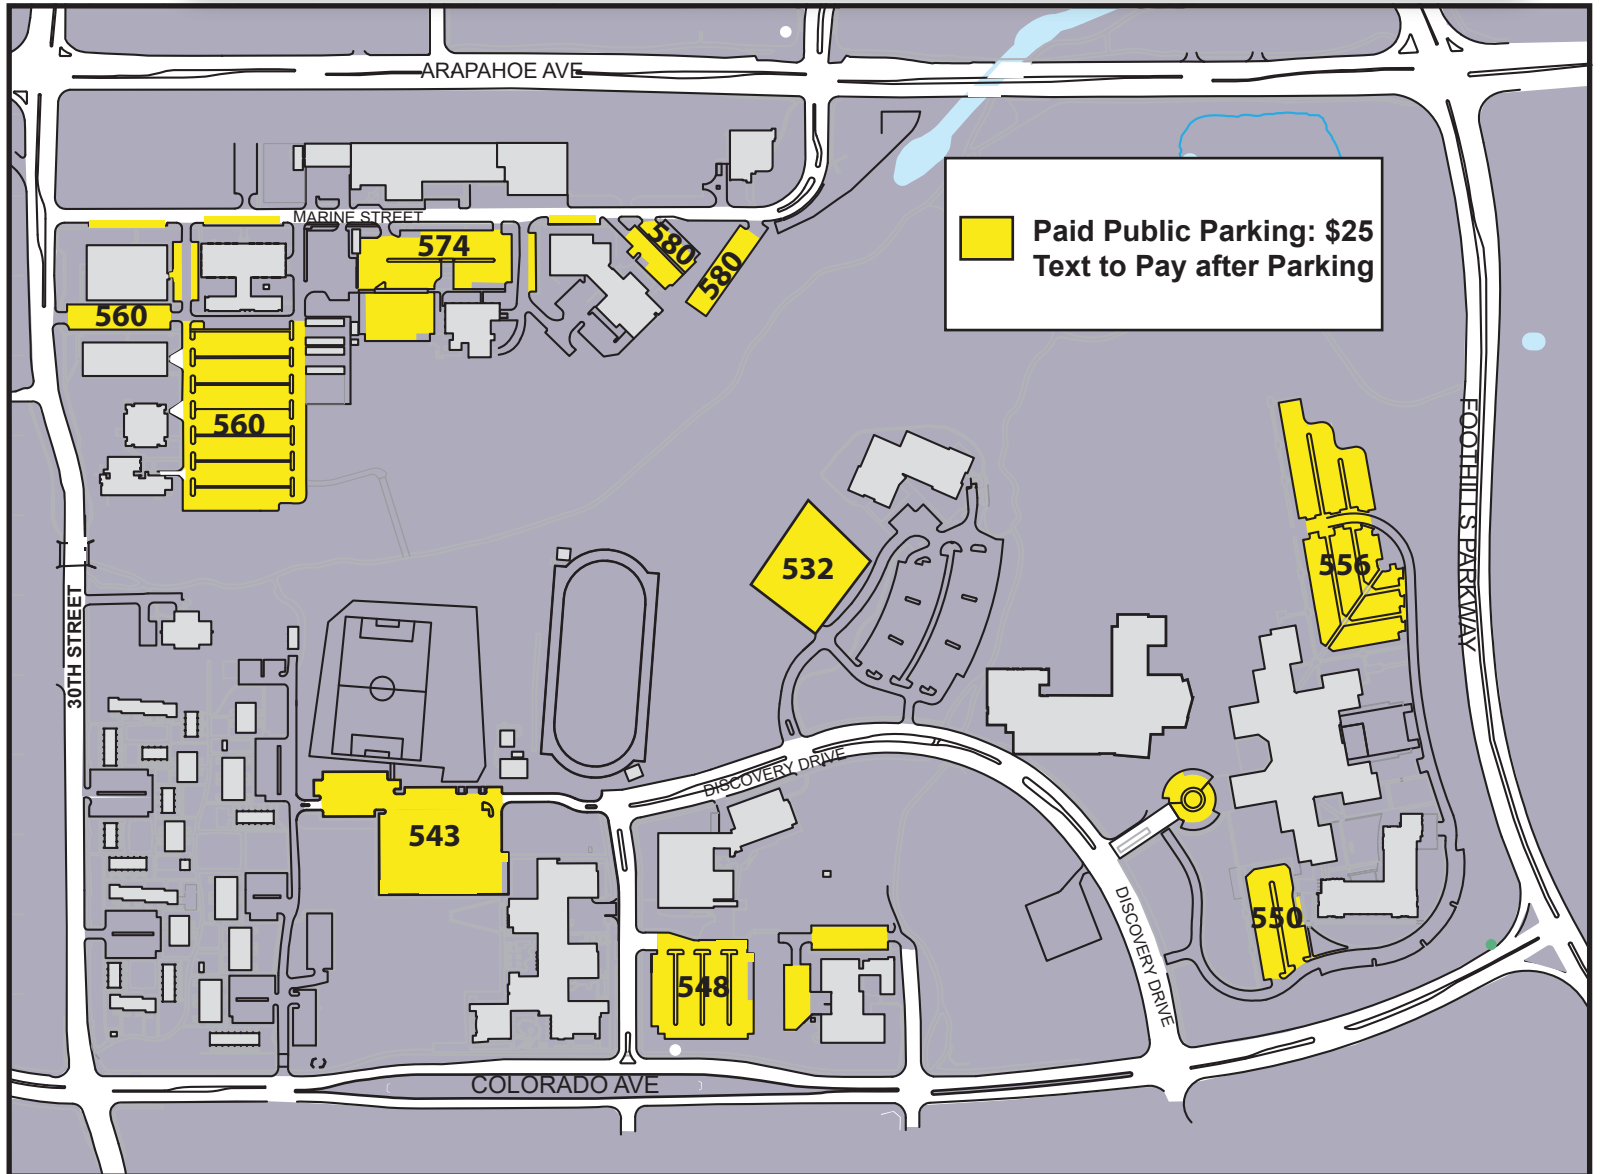

East Campus BolderBoulder Parking

 **Paid Public Parking: \$25**
Text to Pay after Parking

30TH STREET

MARINE STREET

ARAPAHOE AVE

574

580

580

560

560

532

556

543

DISCOVERY DRIVE

548

DISCOVERY DRIVE

550

FOOTHILL PARKWAY

COLORADO AVE