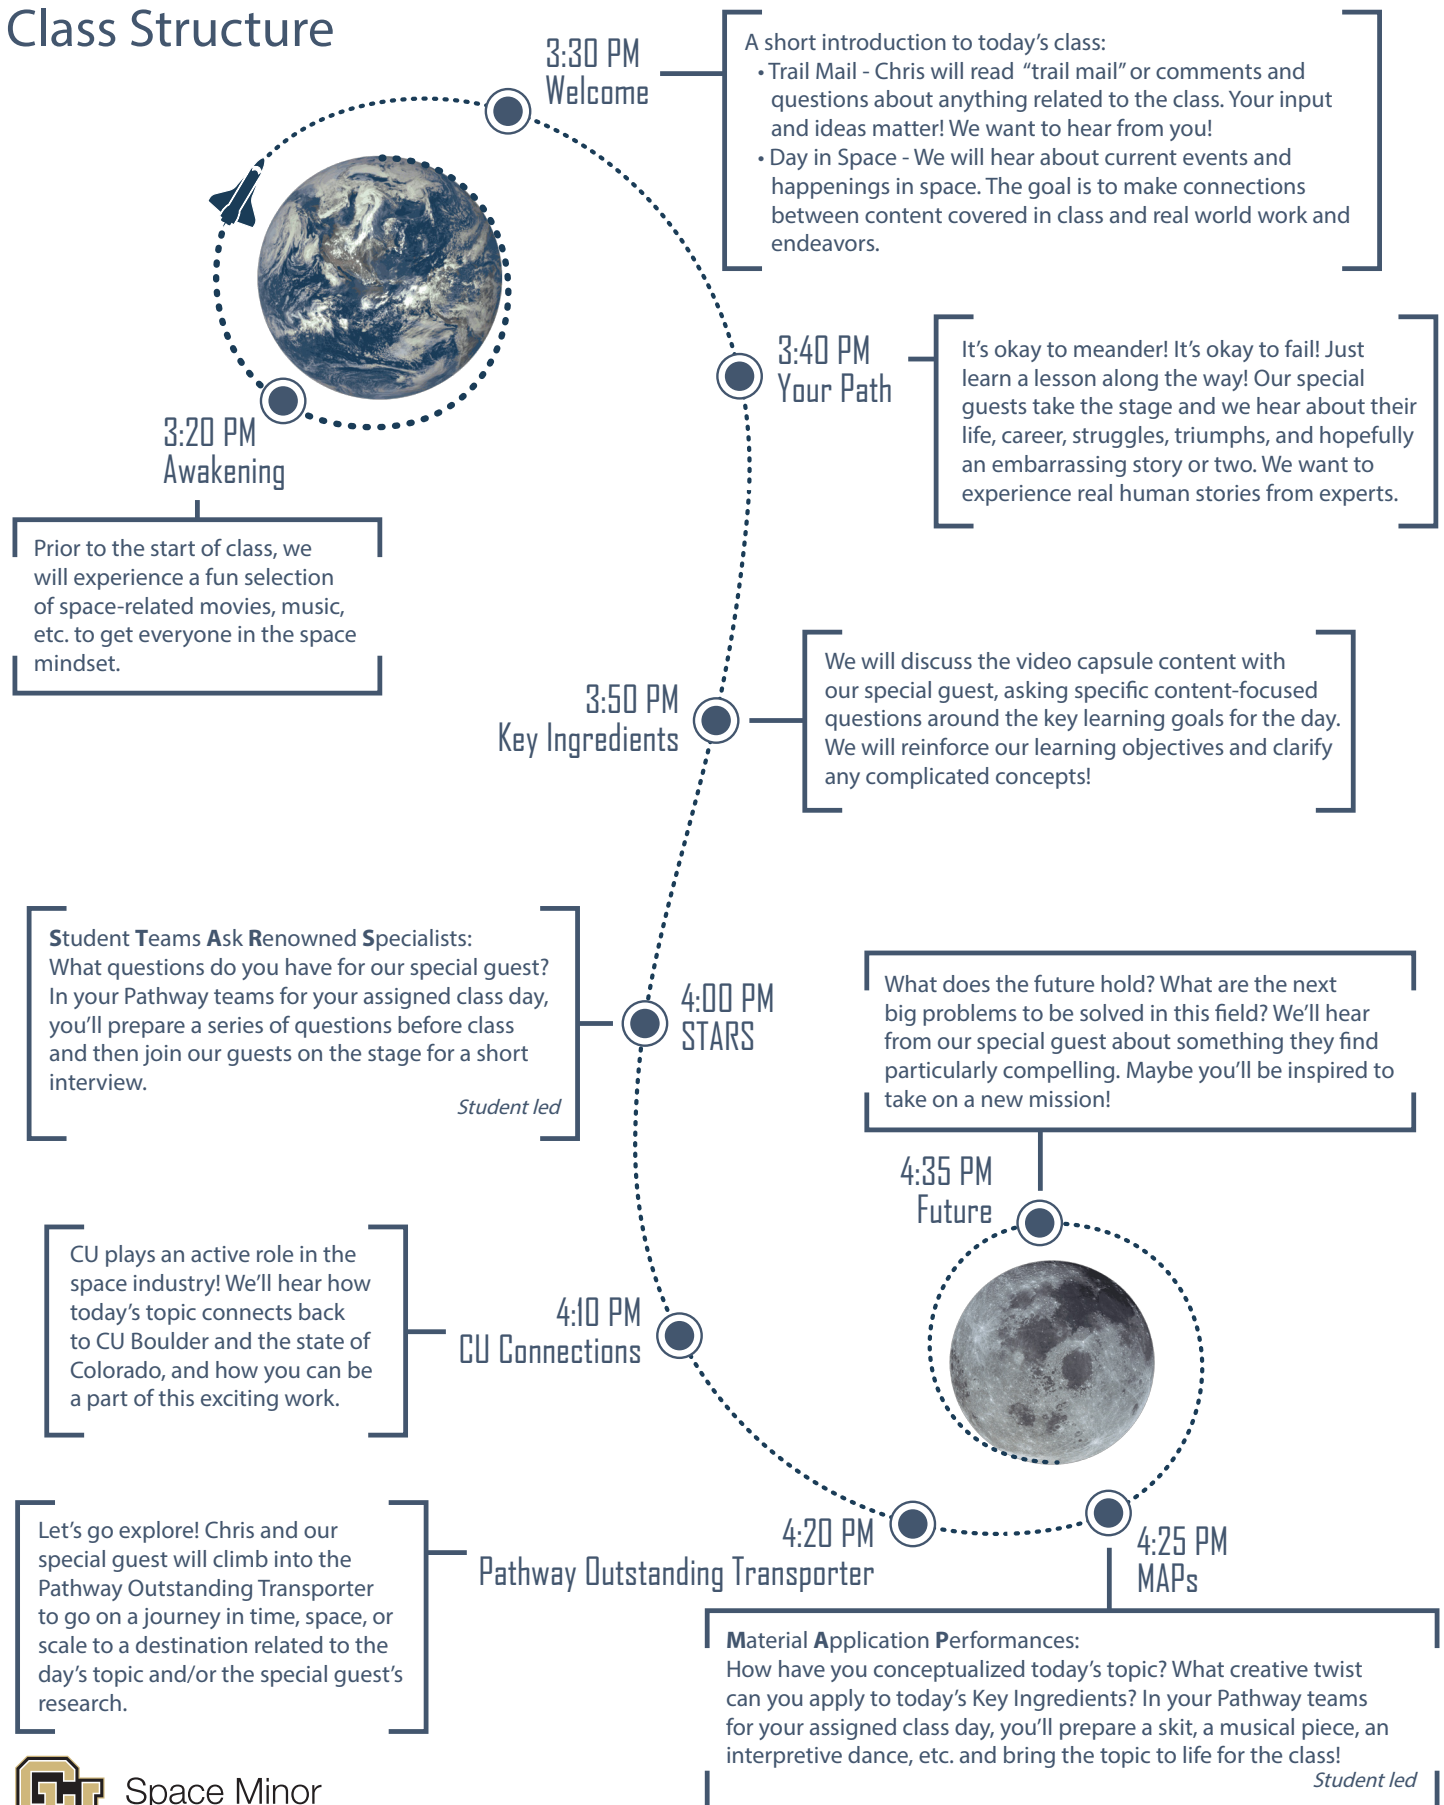

PATHWAY TO SPACE (ASEN 1969)

Class Structure

Space Minor

UNIVERSITY OF COLORADO BOULDER