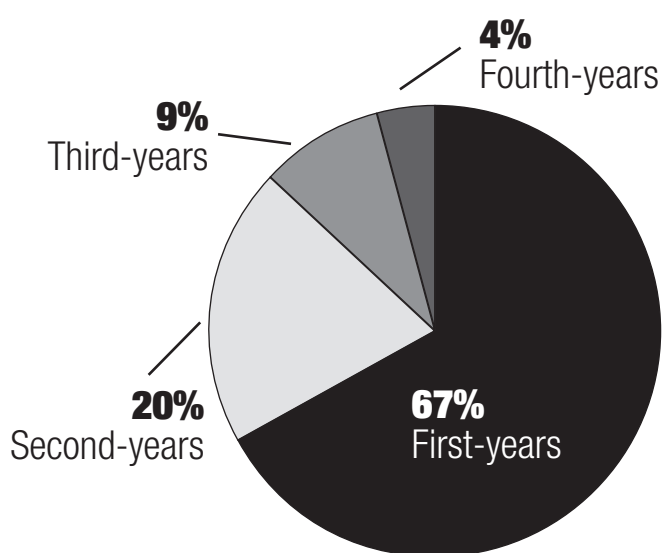

## Undergrads sexually assaulted since becoming a student at CU

Percentage of **straight students** who reported being sexually assaulted since coming to CU Boulder:

Percentage of **LGBTQA+ students** who reported being sexually assaulted since coming to CU Boulder:

## Patterns that are true for undergrads of all sexual orientations

Most sexual assaults happen to **first- and second-year students:**

Most sexual assaults happen **during fall semester:**

Relationship of the victim to the perpetrator:

The CU sexual misconduct survey was administered October 19 through November 16, 2015. All undergraduate (26,158) and graduate (5,408) students were invited to participate. With 13,009 respondents, the survey had a 41 percent response rate (52 percent of women and 48 percent of men). The findings here reflect undergraduate data only.