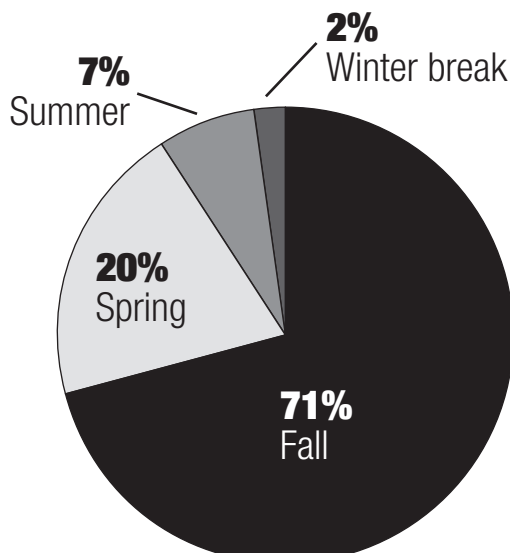

## Undergrads sexually assaulted since becoming a student at CU

Percentage of **straight students** who reported being sexually assaulted since coming to CU Boulder:

Percentage of **LGBTQA+ students** who reported being sexually assaulted since coming to CU Boulder:

## Patterns that are true for undergrads of all sexual orientations

Most sexual assaults happen to **first- and second-year students:**

Most sexual assaults happen **during fall semester:**

Relationship of the victim to the perpetrator: