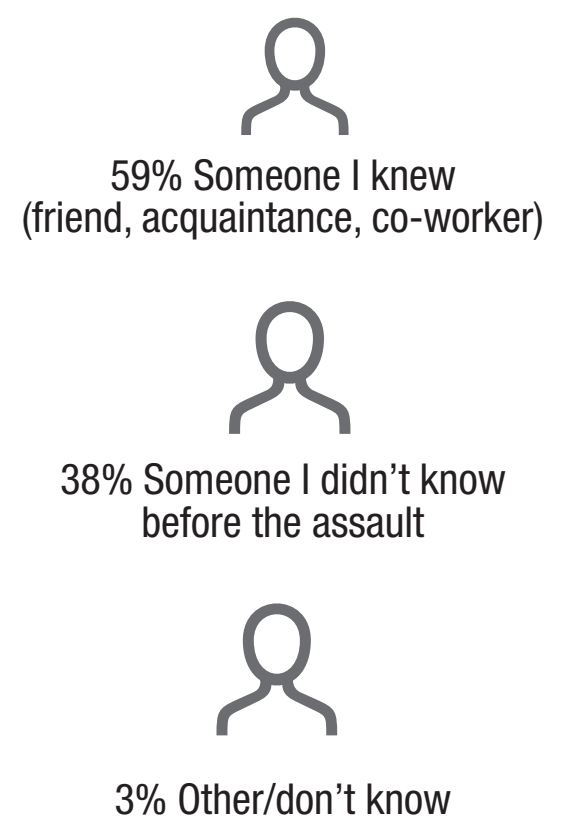

# FACTS ABOUT SEXUAL ASSAULT

## Undergrads sexually assaulted since becoming a student at CU

Percentage of **straight students** who reported being sexually assaulted since coming to CU Boulder:

Percentage of **LGBTQA+ students** who reported being sexually assaulted since coming to CU Boulder:

## Patterns that are true for undergrads of all sexual orientations

Most sexual assaults happen to **first- and second-year students:**

Most sexual assaults happen **during fall semester:**

Relationship of the victim to the perpetrator:

The CU sexual misconduct survey was administered October 19 through November 16, 2015. All undergraduate (26,158) and graduate (5,408) students were invited to participate. With 13,009 respondents, the survey had a 41 percent response rate (52 percent of women and 48 percent of men). The findings here reflect undergraduate data only.