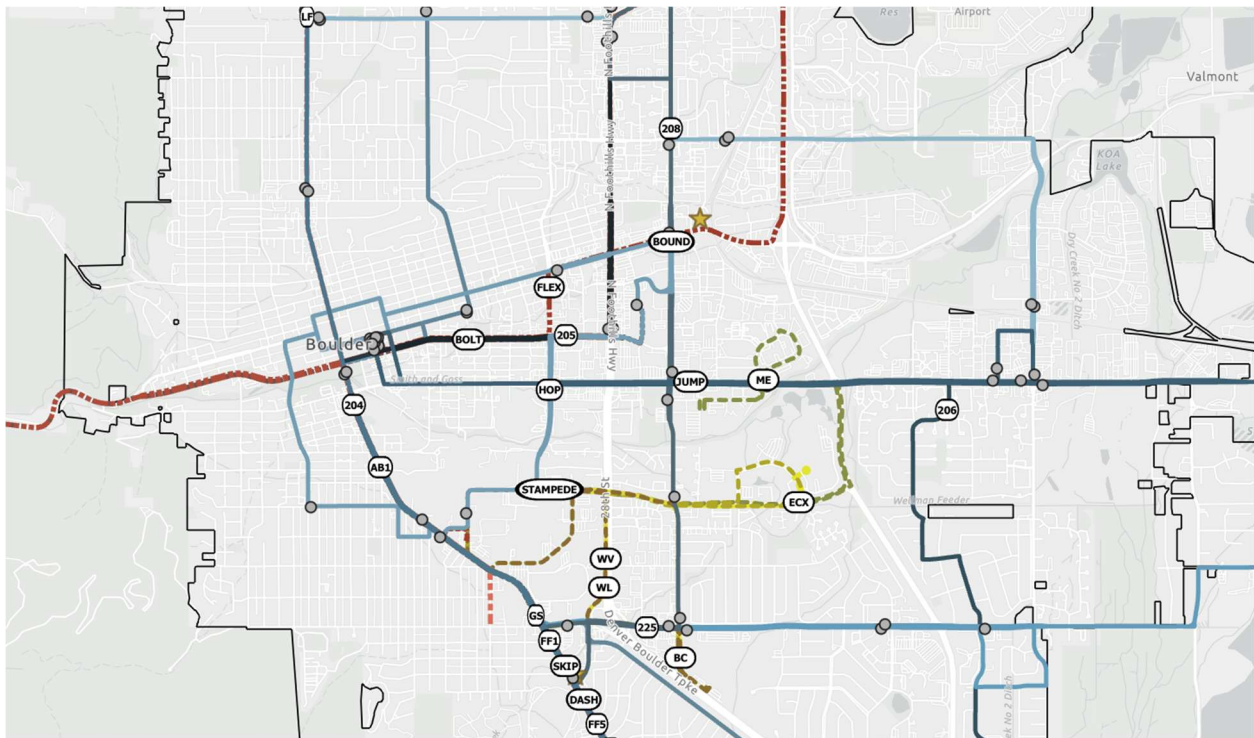

Recommended Hotels:

Hyatt Place Boulder/Pearl Street

A-Lodge Boulder

Hampton Inn & Suites Boulder

Comfort Inn & Suites Boulder

Basecamp Boulder

[Bus | City of Boulder](#): Link to the City of Boulder’s official bus website. It shows fares, routes and other important information.

Boulder Bus Routes: [Transit Stops & Routes](#)

Strongly Recommended to download the ‘Transit’ app. It allows you to look for an address and the required buses it takes to get there.

Important Addresses: