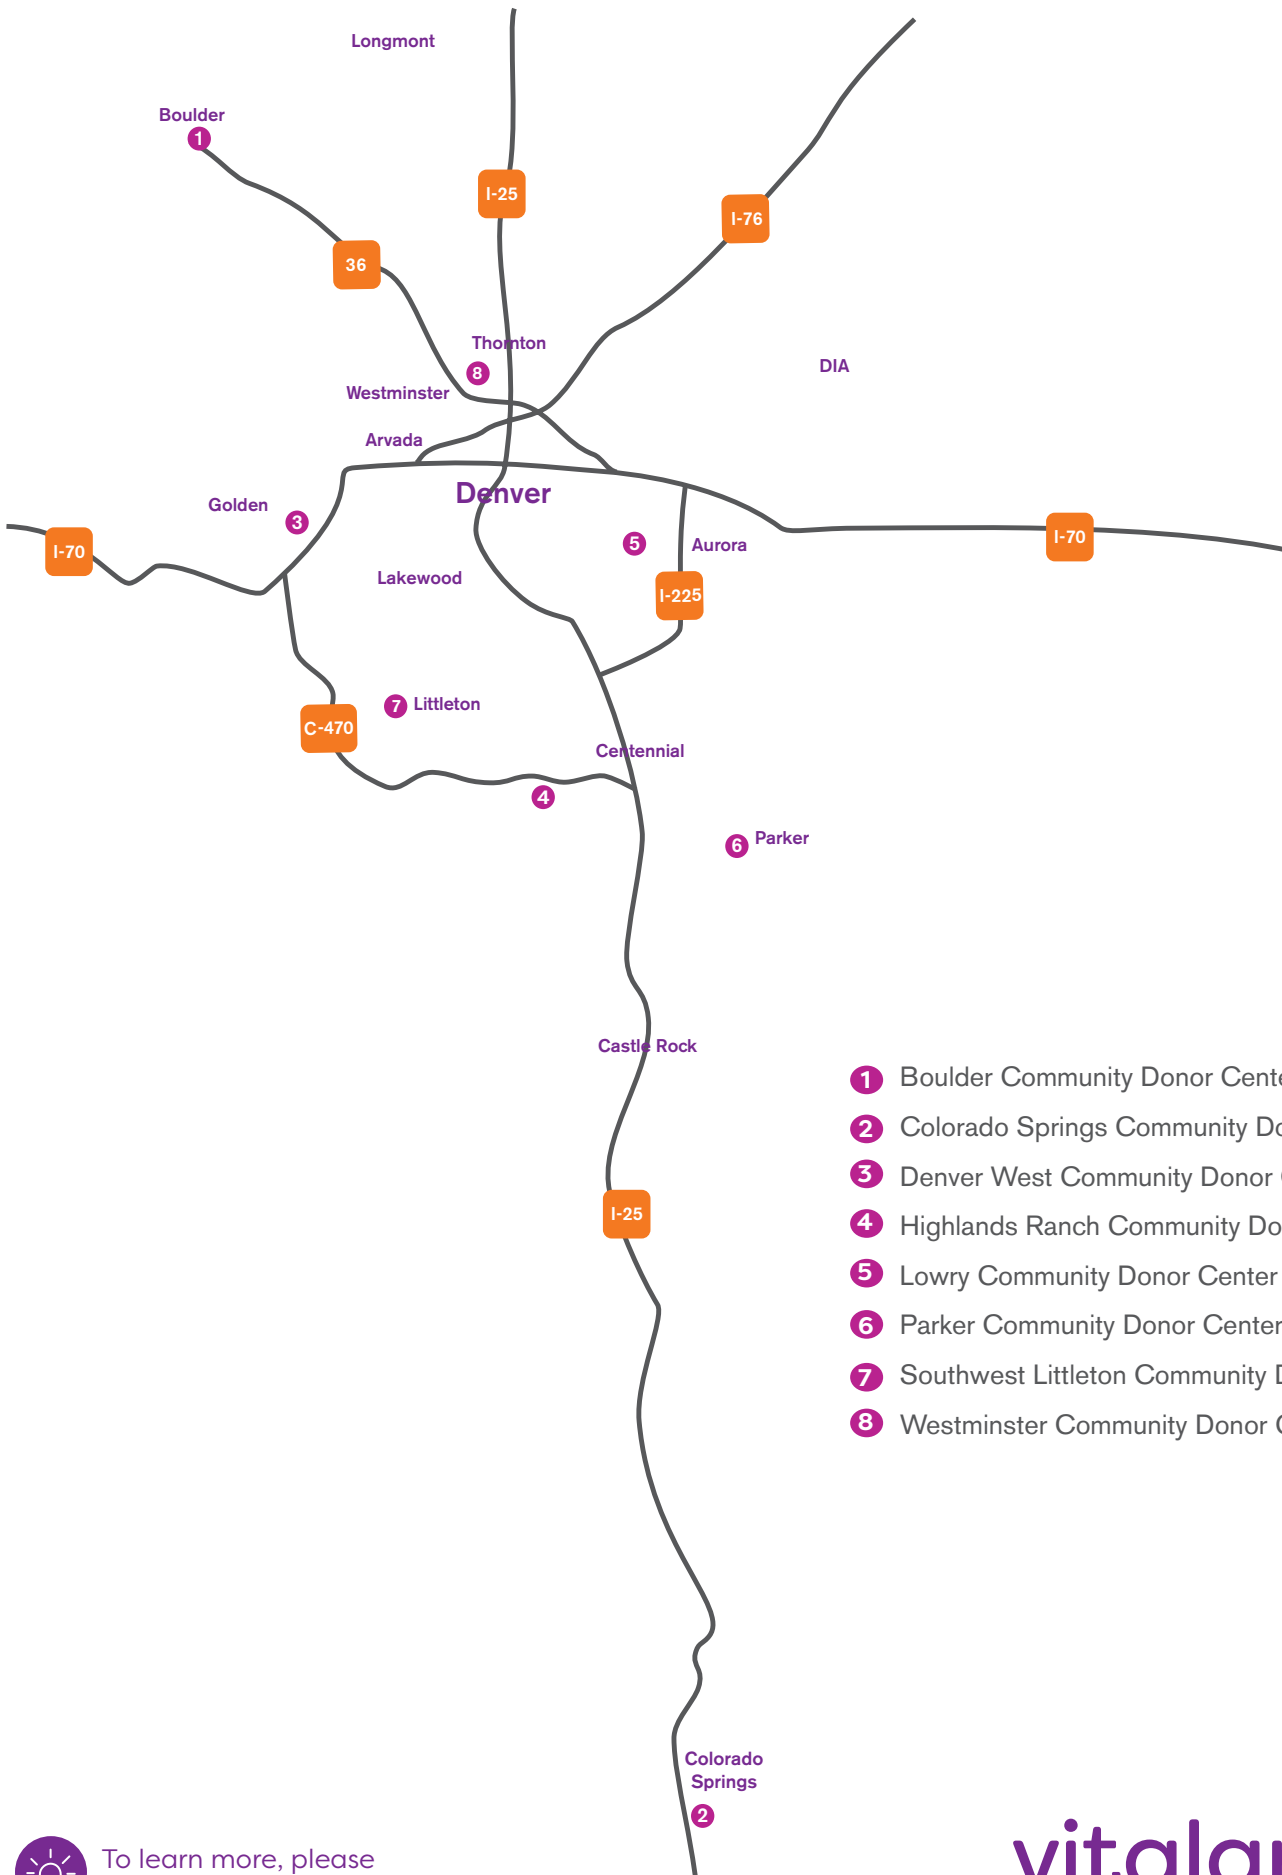

Be a part of something bigger than yourself

Where to Donate?

Find the closest donation location

Boulder Donation Center

Tebo Plaza
3113 28th St.
Boulder, CO 80304
303.363.2300

1/2 block north of Valmont on the west side of 28th Street

960 W. 124th Ave.
Westminster, CO 80234
303.363.2300

West of I-25 on 124th Avenue and Huron Street

Sunday: 7 a.m. – 7 p.m.
Monday: 7 a.m. – 7 p.m.
Tuesday: 7 a.m. – 7 p.m.
Wednesday: 7 a.m. – 7 p.m.
Thursday: 7 a.m. – 3 p.m.
Friday: 7 a.m. – 7 p.m.
Saturday: 7 a.m. – 7 p.m.

Lowry Donation Center

717 Yosemite St.
Denver, CO 80230
303.363.2300

On Yosemite Street between 11th Avenue and Lowry Boulevard

Sunday: 7 a.m. – 7 p.m.
Monday: 7 a.m. – 7 p.m.
Tuesday: 7 a.m. – 7 p.m.
Wednesday: 8 a.m. – 4:30 p.m.
Thursday: 7 a.m. – 7 p.m.
Friday: 7 a.m. – 7 p.m.
Saturday: 7 a.m. – 7 p.m.

All location days and hours are subject to change.

- 1 Boulder Community Donor Center
- 2 Colorado Springs Community Donor Center
- 3 Denver West Community Donor Center
- 4 Highlands Ranch Community Donor Center
- 5 Lowry Community Donor Center
- 6 Parker Community Donor Center
- 7 Southwest Littleton Community Donor Center
- 8 Westminster Community Donor Center