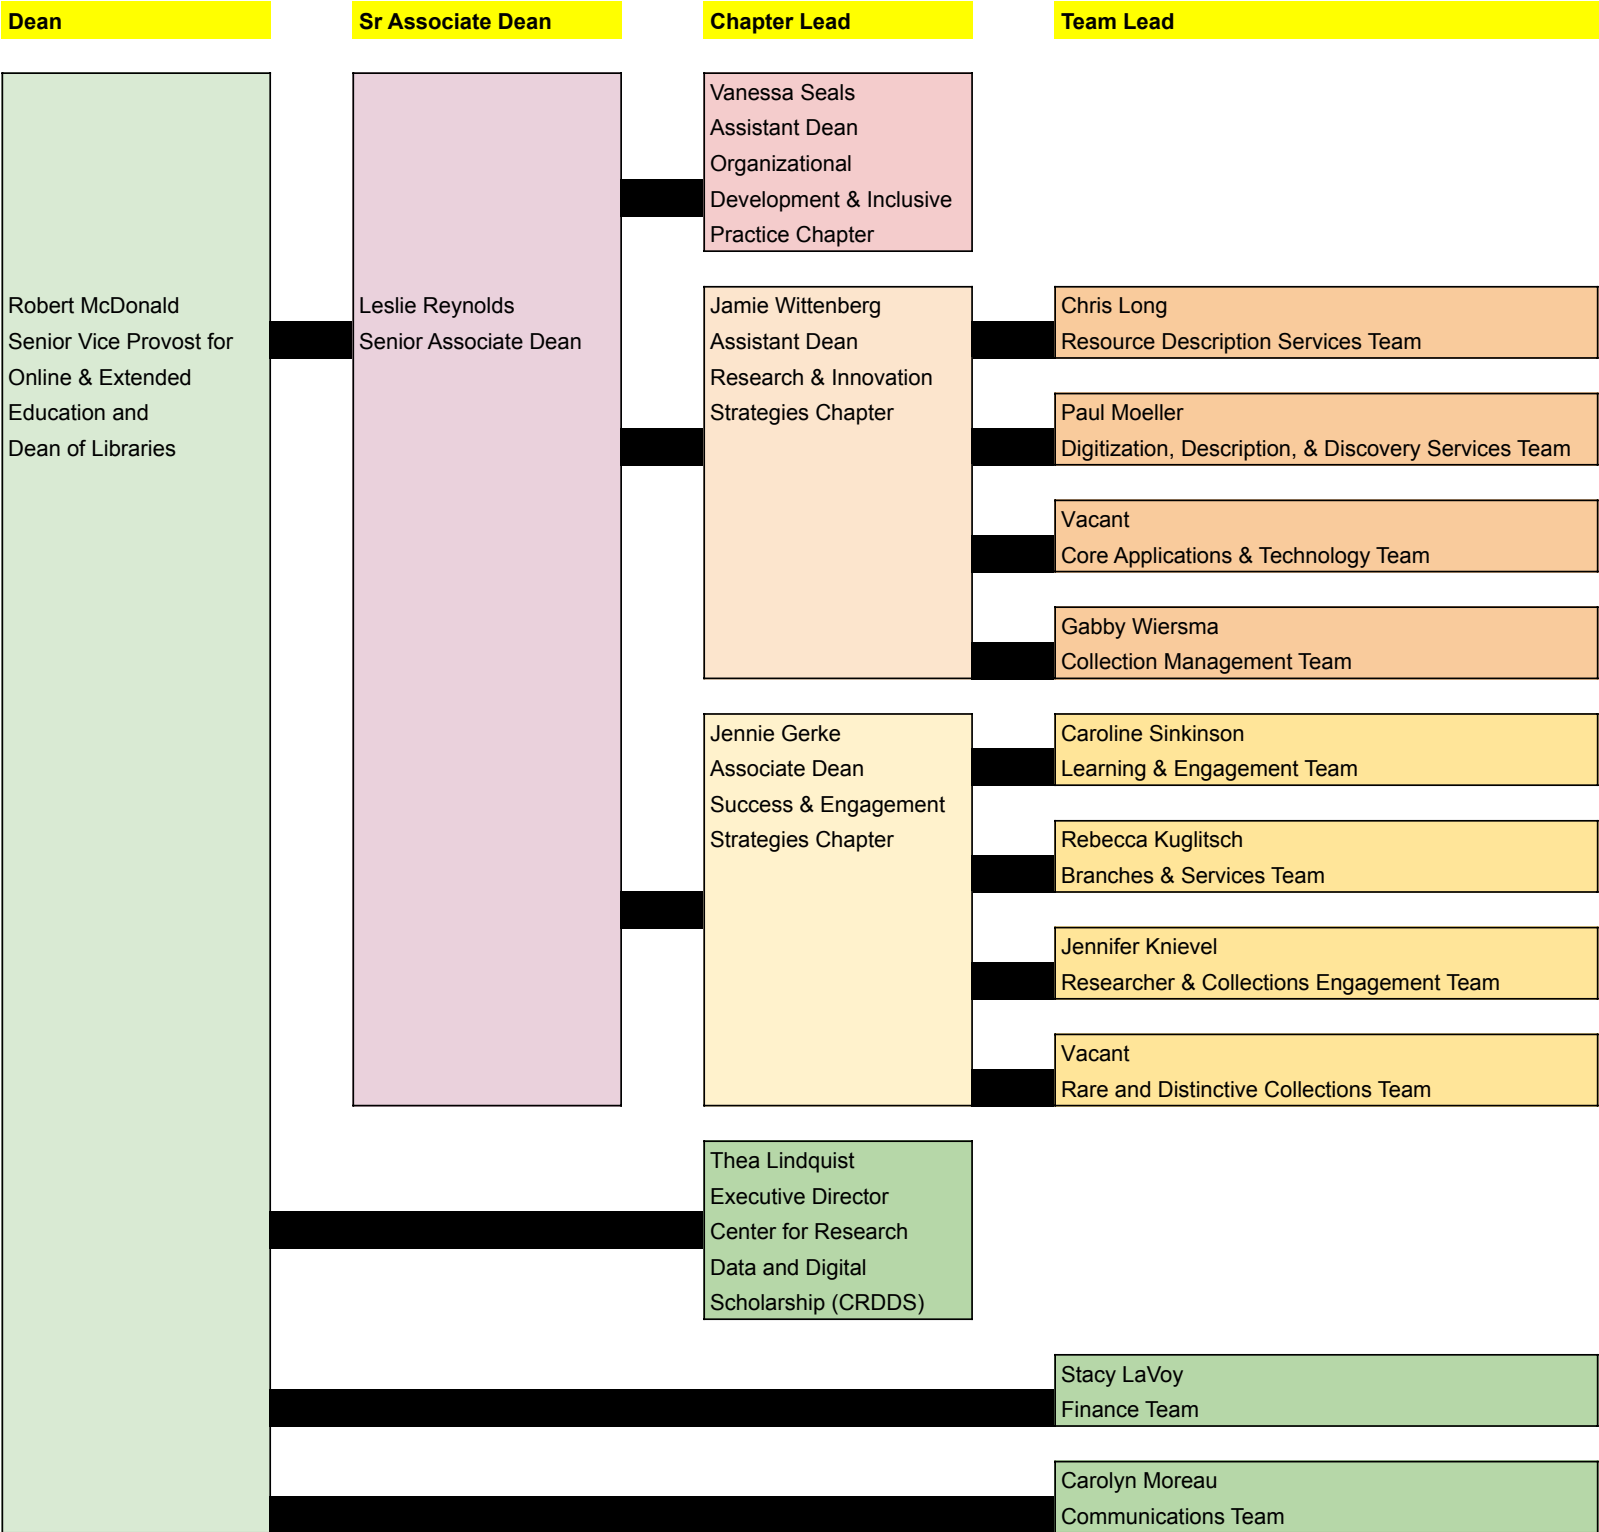

Leadership Structure

Chapter: Administration

Chapter Lead	Team Lead	Section Lead	Section Members
Robert McDonald Dean of Libraries Administration			Jennifer Cole - Program Assistant I
		- dotted line -	Jazmin Brooks - Sr Dir of Dvlpmnt (rpts to A&S Adv)
	Stacy LaVoy Finance/Acct Prg Mgr Finance Team	Cactus Woodworth-Lies Finance/Acct Entry Pro Dean's Reception & Special Projects Section	Barbara Black - Admin Asst II Eliana Bucklin - Admin Asst II
			Mee Chang - Account Tech III Christine Eismann - Account Tech II Jonel Forbes - Fin/Acct Sr Pro (Rostered w/ ALI)
	Leslie Reynolds Senior Associate Dean Admin Svcs Team	Christopher Yago Acad Svcs Program Mgr Buildings Mgmt Section	Alyssa Cordova - Technician III
	Carolyn Moreau Communications Program Director Communications Team		Mark Locy - Communications Sr Professional Andrew Violet - Arts Professional I Kate Wright - Communications Professional

Chapter: Center for Research Data and Digital Scholarship

Chapter Lead	Team Lead	Section Lead	Section Members
Thea Lindquist Executive Director Center for Research Data and Digital Scholarship (CRDDS)		Andrew Johnson Associate Professor Data and Scholarly Communication Services Section Melissa Cantrell Interim thru 6/30/23	Ryan Caillet - Academic Services Program Manager Melissa Cantrell - Assistant Professor Aditya Ranganath - Teaching Assistant Professor Vacant - Teaching Assistant Professor Nickoal Eichmann-Kalwara - Assistant Professor Kimberley Popetz - Prof Assistant (50%)