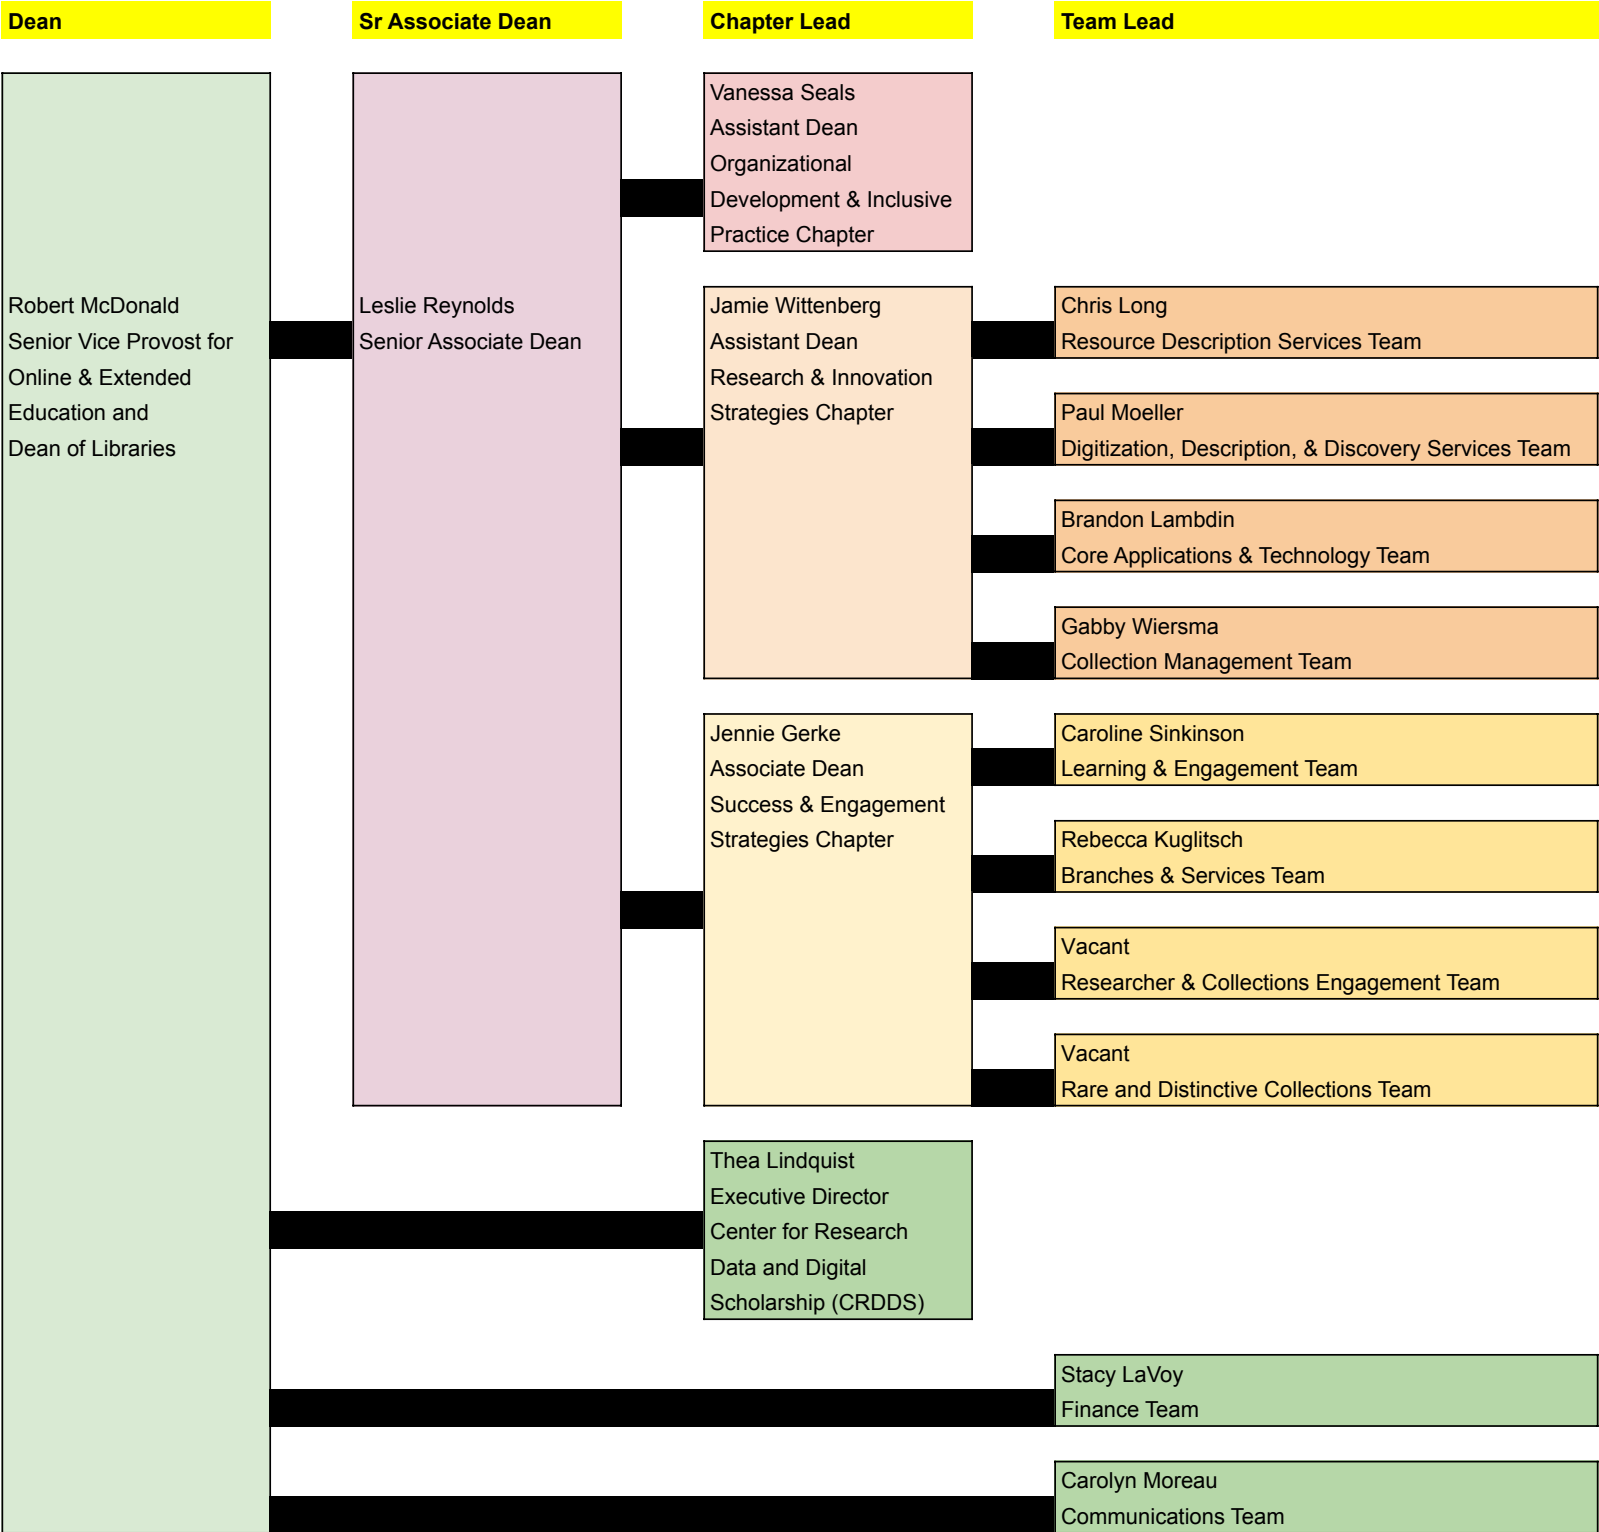

**Leadership Structure**

**Chapter: Administration**

Chapter Lead	Team Lead	Section Lead	Section Members
Robert McDonald Dean of Libraries Administration			Jennifer Cole - Program Assistant I
		- dotted line -	Jazmin Brooks - Sr Dir of Dvlpmnt (rpts to A&S Adv)
	Stacy LaVoy Finance/Acct Prg Mgr Finance Team	Cactus Woodworth-Lies Finance/Acct Entry Pro Dean's Reception & Special Projects Section	Barbara Black - Admin Asst II Eliana Bucklin - Admin Asst II
			Mee Chang - Account Tech III Christine Eismann - Account Tech II Jonel Forbes - Fin/Acct Sr Pro (Rostered w/ ALI)
	Leslie Reynolds Senior Associate Dean Admin Svcs Team	Christopher Yago Acad Svcs Program Mgr Buildings Mgmt Section	Alyssa Cordova - Technician III
	Carolyn Moreau Communications Program Director Communications Team		Mark Locy - Communications Sr Professional Andrew Violet - Arts Professional I Kate Wright - Communications Professional

**Chapter: Center for Research Data and Digital Scholarship**

Chapter Lead	Team Lead	Section Lead	Section Members
Thea Lindquist Executive Director Center for Research Data and Digital Scholarship (CRDDS)		Andrew Johnson Associate Professor Data and Scholarly Communication Services Section Melissa Cantrell Interim thru 6/30/23	Ryan Caillet - Academic Services Program Manager Melissa Cantrell - Assistant Professor Matthew Murray - Teaching Assistant Professor Aditya Ranganath - Teaching Assistant Professor Nickoal Eichmann-Kalwara - Assistant Professor Kimberley Popetz - Prof Assistant (50%)