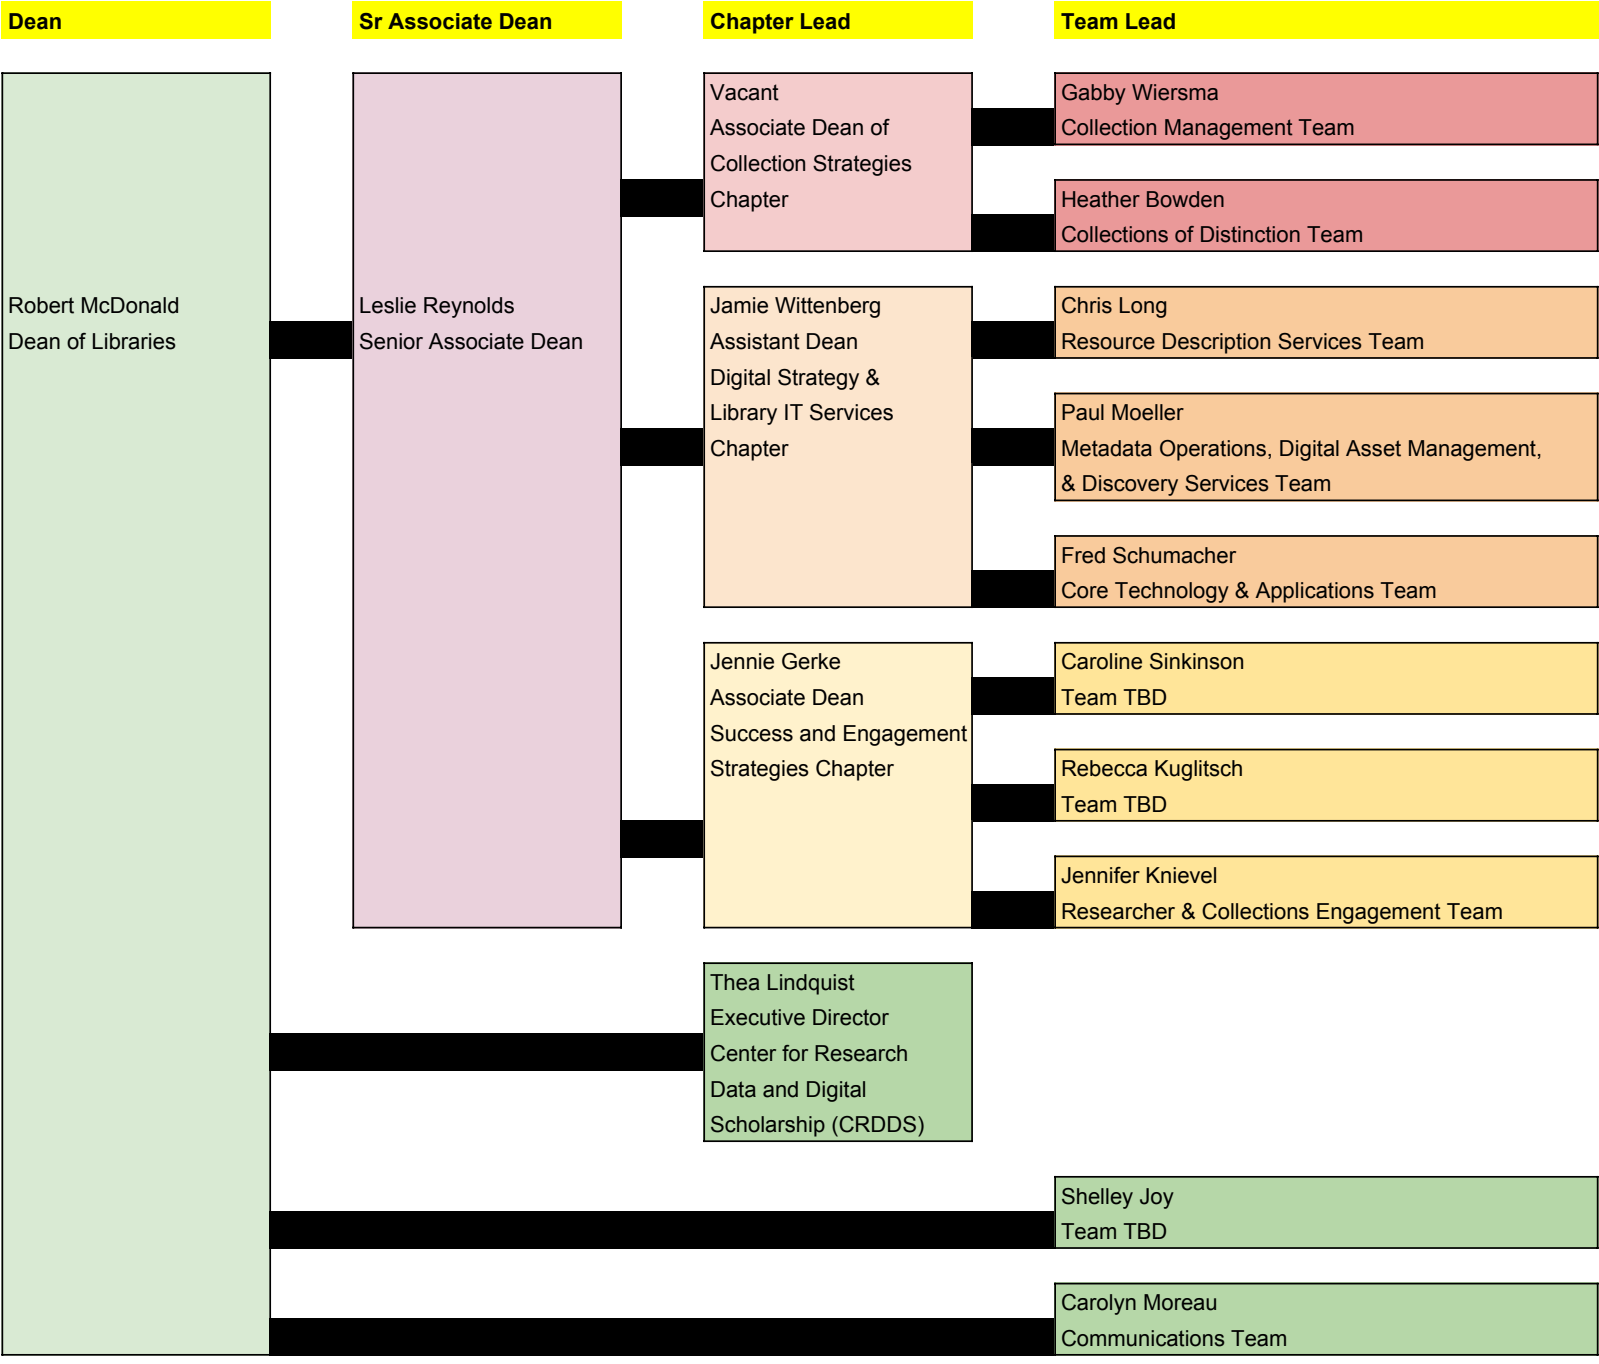

Leadership Structure

Chapter: Administration

Chapter: Collection Strategies

Chapter Lead	Team Lead	Section Lead	Section Members
--------------	-----------	--------------	-----------------

Interim Jennie Gerke Associate Dean
Vacant Associate Dean of Collection Strategies
Interim Leslie Reynolds Sr Associate Dean