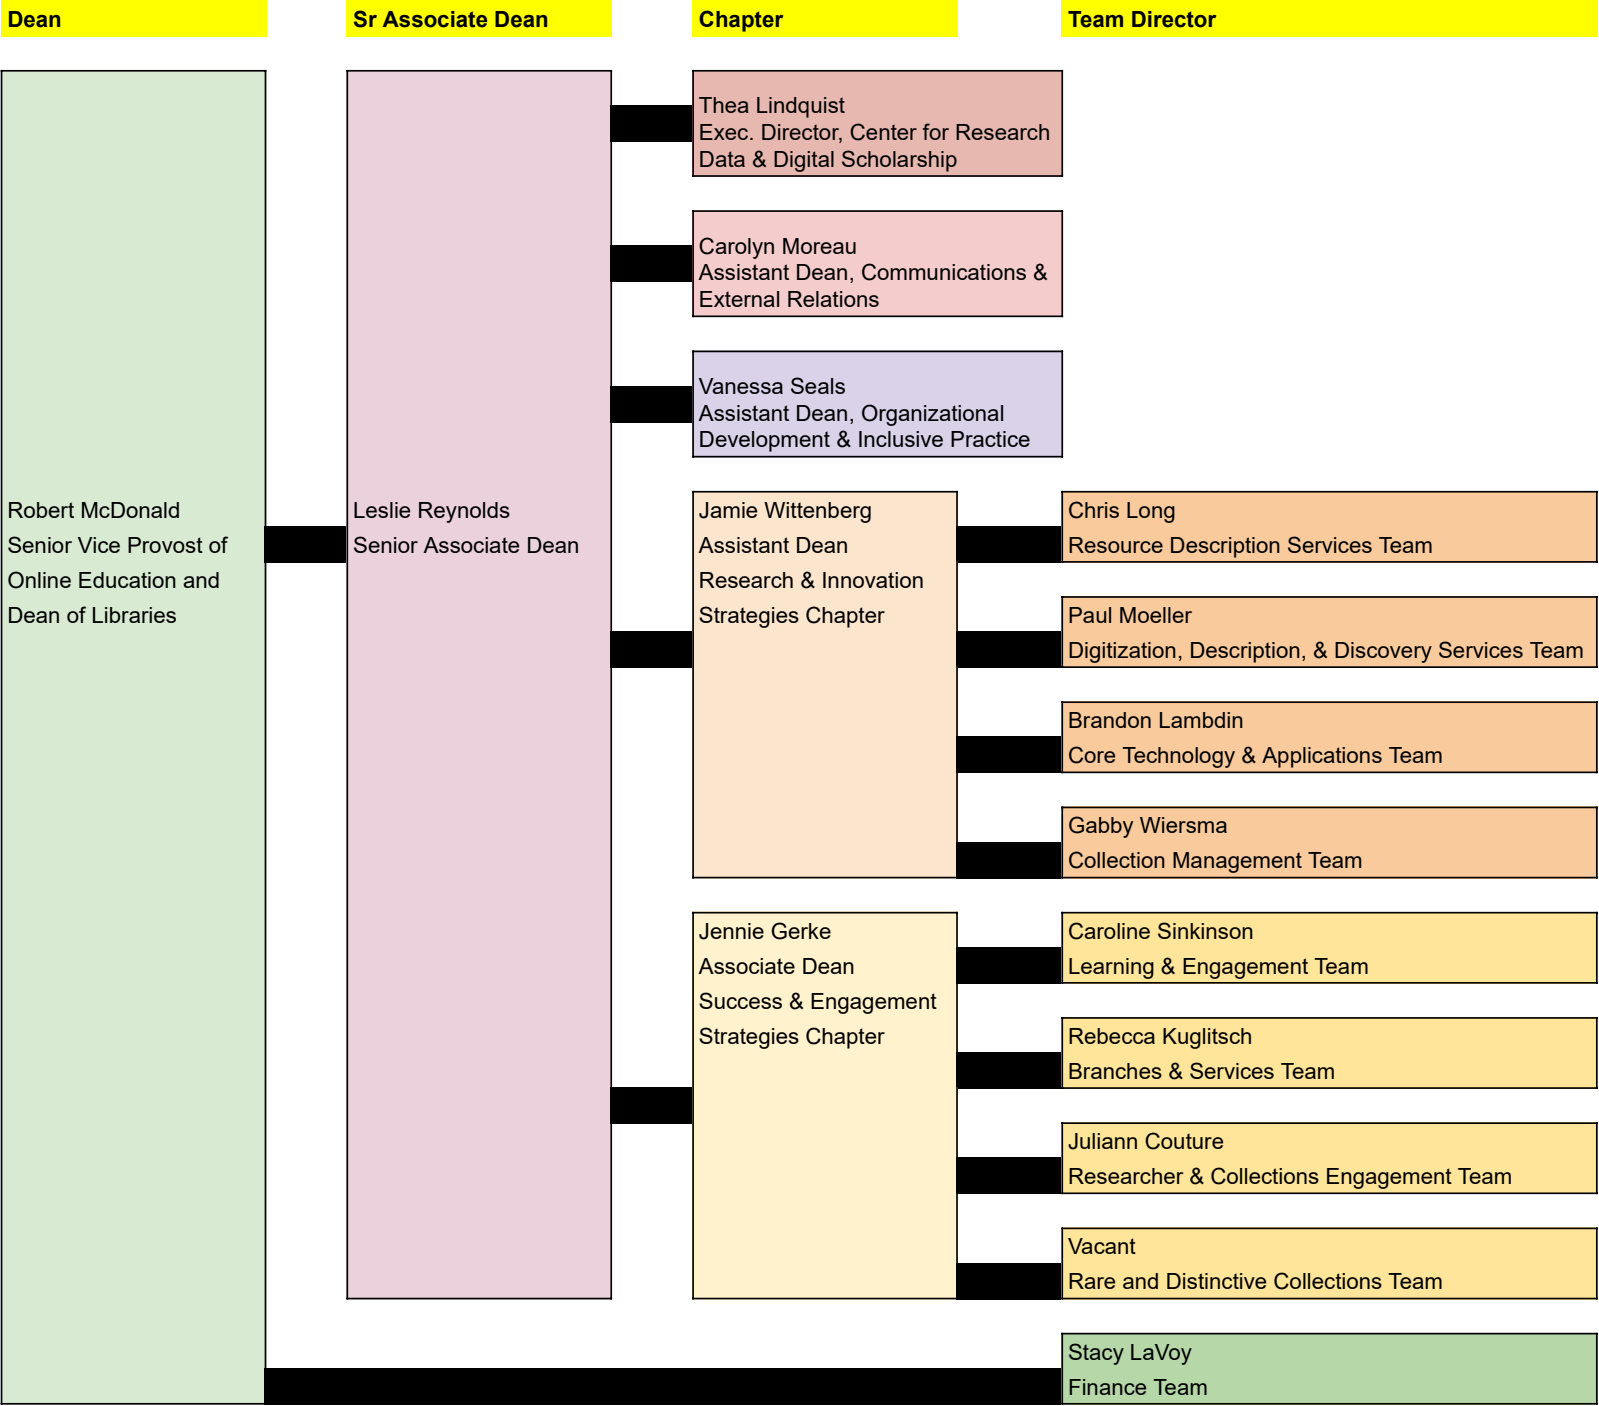

Leadership Structure

Chapter: Administration

| Chapter Lead | Team Director | Section Head | Section Members | |
|--|---------------|---|--|--|
| Robert McDonald Dean of Libraries Administration | | | Jennifer Cole - Program Assistant I | |
| | | | - dotted line - | |
| | | | Jazmin Brooks - Sr Dir of Dvlpmnt (rpts to A&S Adv) | |
| | | Stacy LaVoy Finance/Acct Prg Mgr Finance Team | | Cactus Woodworth-Lies - Finance/Acct Entry Pro |
| | | | | Mee Chang - Account Tech III |
| | | | | Christine Eismann - Account Tech III |
| | | | | Jonel Forbes - Fin/Acct Sr Pro (Rostered w/ ALI) |
| | | Leslie Reynolds Senior Associate Dean Admin Svcs Team | Christopher Yago Facilities Program Mgr Buildings Mgmt Section | Alyssa Cordova - Technician III |
| | | | | Vacant - Gen Labor I |

Chapter: Center for Research Data and Digital Scholarship

| Chapter Lead | Team Director | Section Head | Section Members |
|--|---------------|--|--|
| Thea Lindquist Executive Director Center for Research Data and Digital Scholarship (CRDDS) | | Andrew Johnson Associate Professor Data and Scholarly Communication Services Section | Ryan Caillet - Academic Services Program Manager |
| | | | Melissa Cantrell - Assistant Professor |
| | | | Matthew Murray - Teaching Assistant Professor |
| | | | Aditya Ranganath - Teaching Assistant Professor |
| | | | Nickoal Eichmann-Kalwara - Associate Professor |
| | | | Kimberley Popetz - Prof Assistant (50%) |