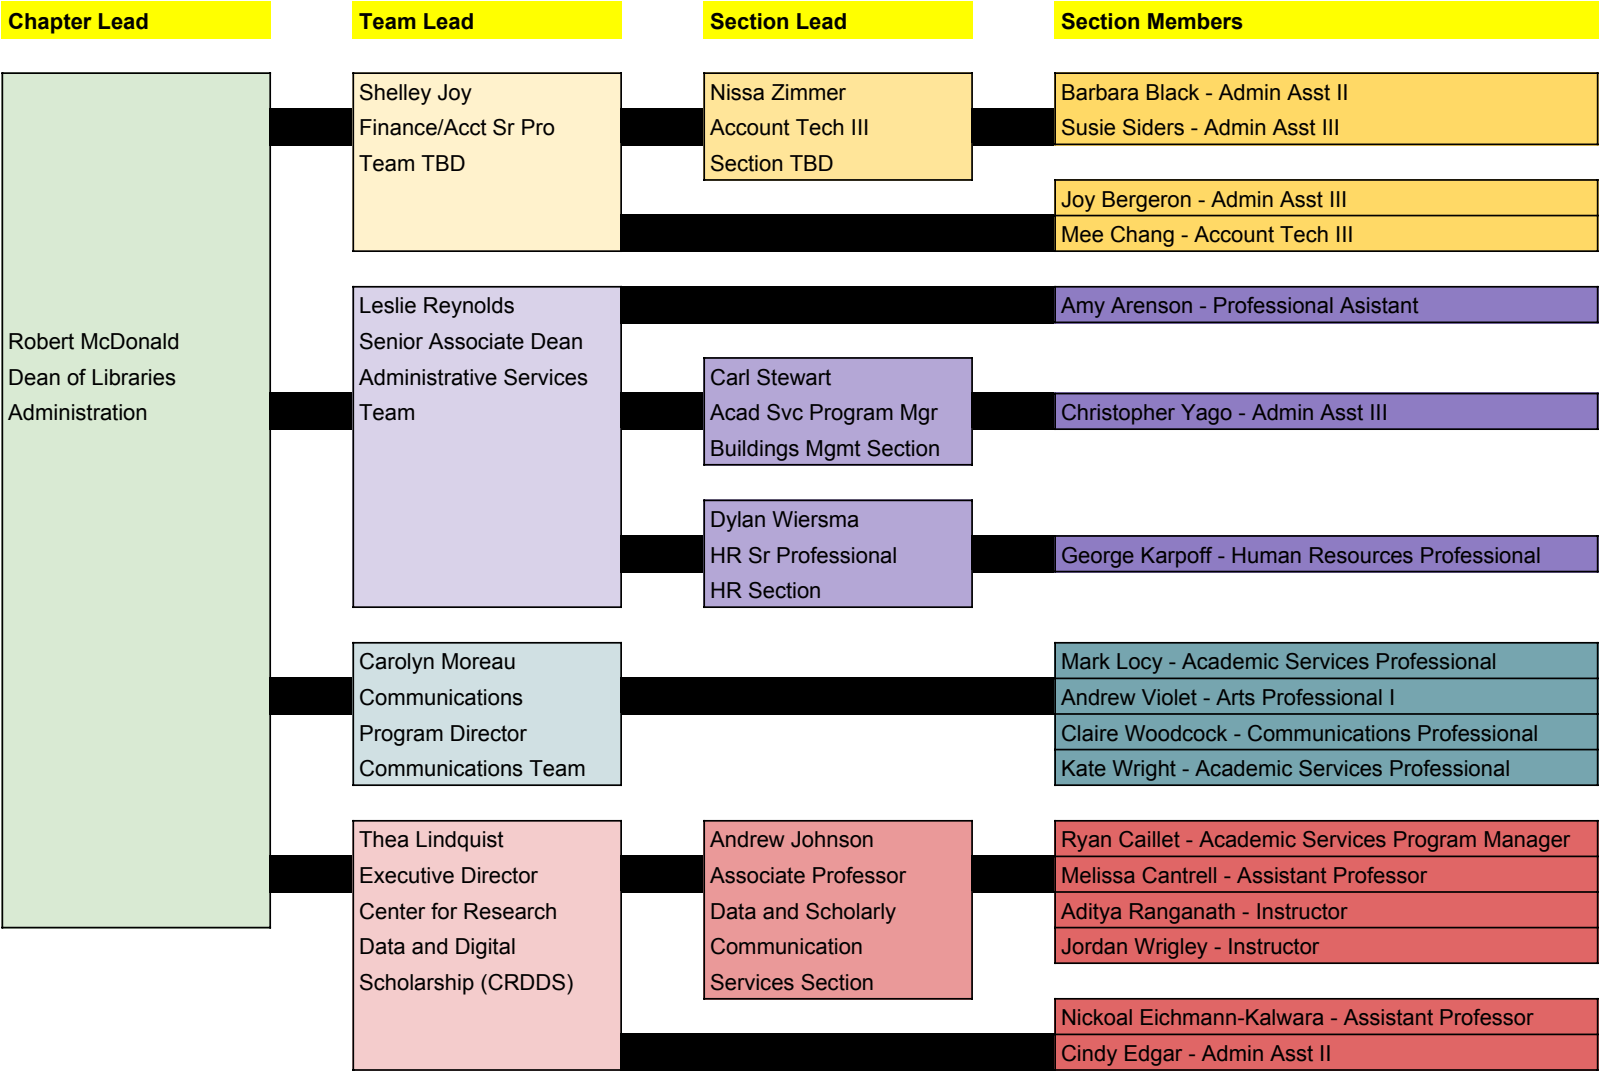

Leadership Structure

Chapter: Administration

Chapter: Collection Strategies

Chapter Lead	Team Lead	Section Lead	Section Members
--------------	-----------	--------------	-----------------

Interim Jennie Gerke Associate Dean
Vacant Associate Dean of Collection Strategies
Interim Leslie Reynolds Sr Associate Dean