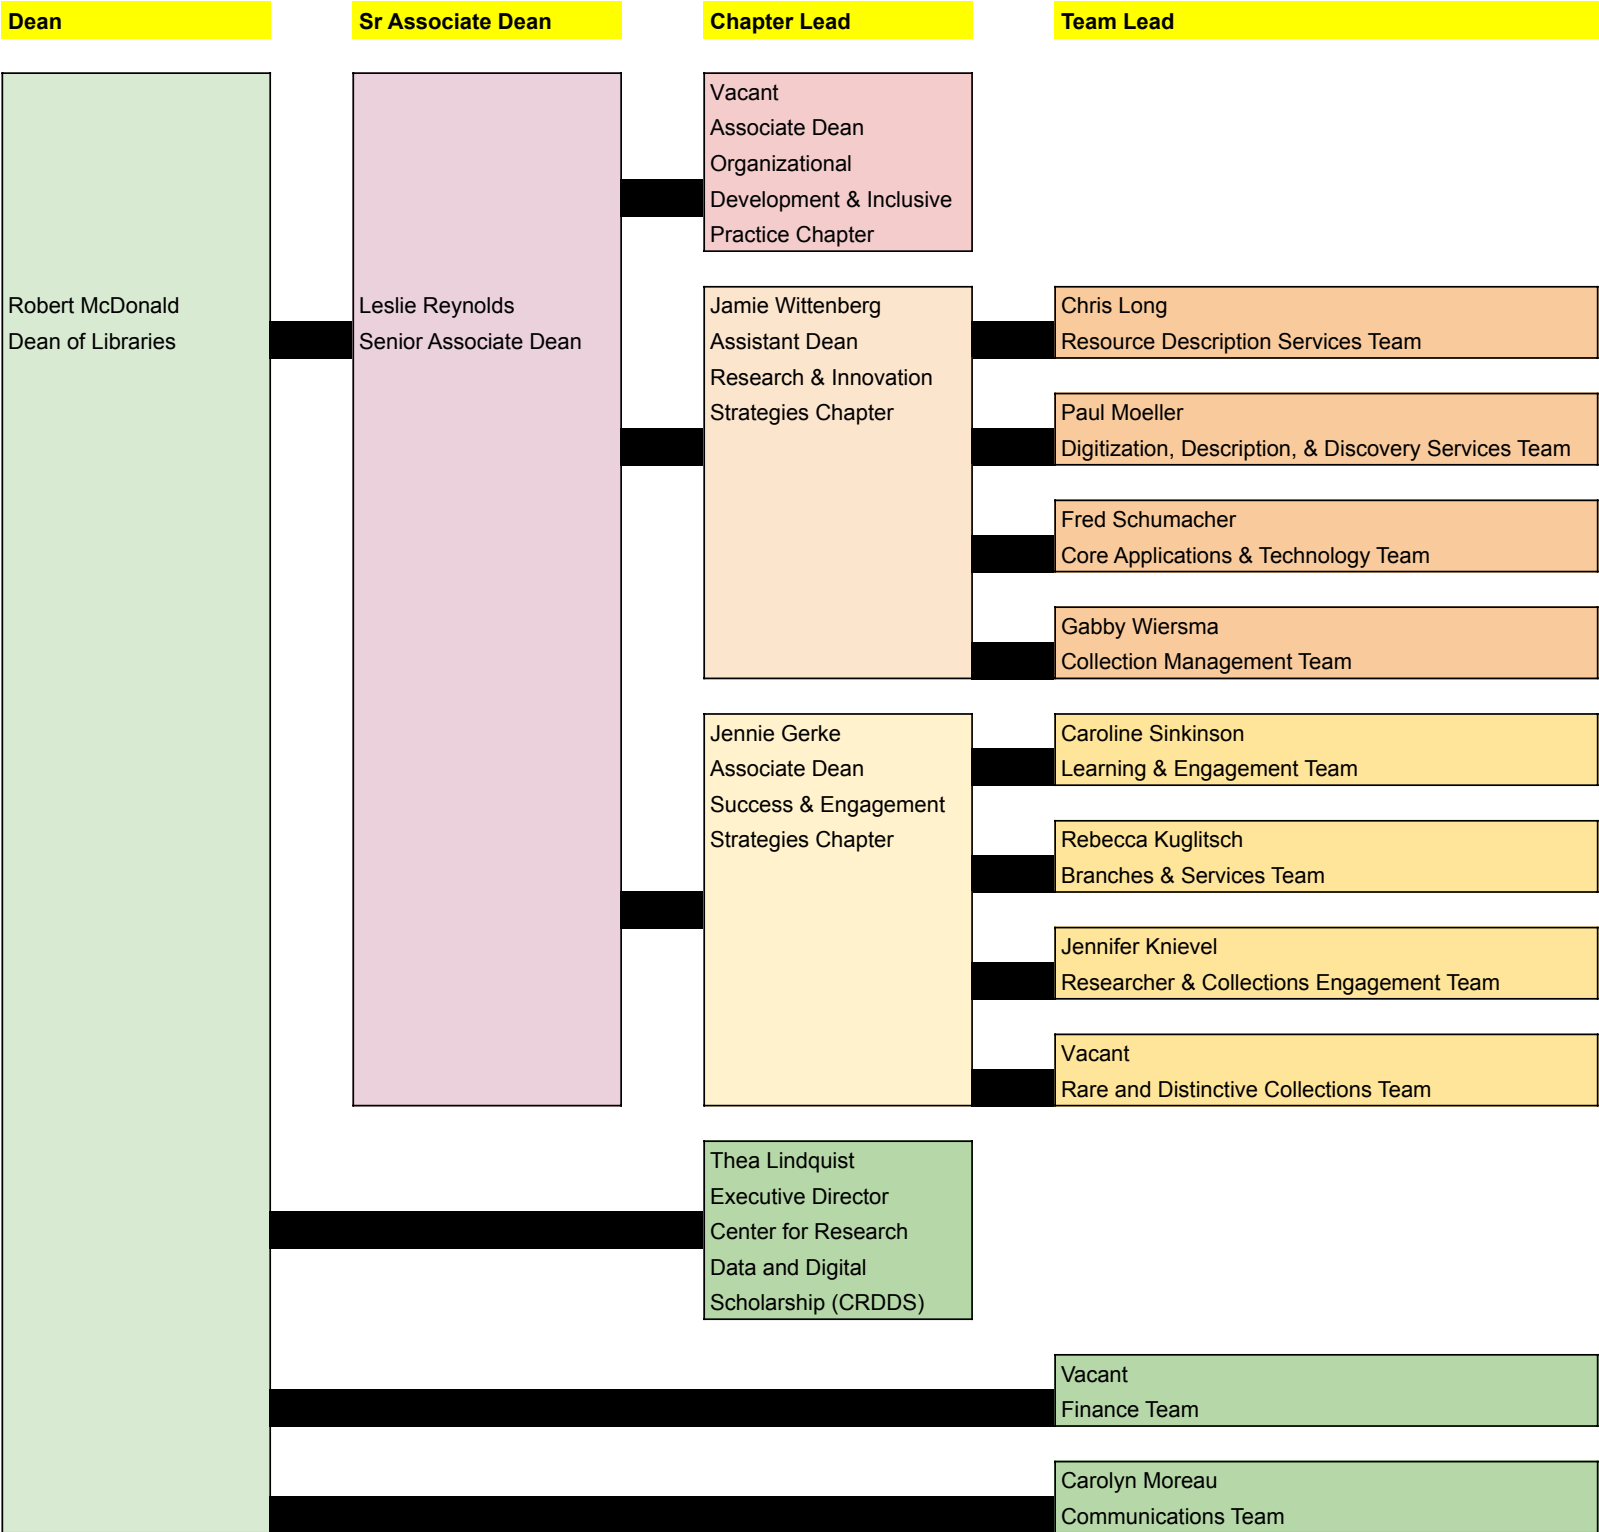

Leadership Structure

Chapter: Administration

Chapter Lead	Team Lead	Section Lead	Section Members	
Robert McDonald Dean of Libraries Administration			Jennifer Cole - Program Assistant I	
	Vacant Finance/Acct Sr Pro Finance Team	Nissa Zimmer Finance/Acct Entry Pro Dean's Reception & Special Projects Section	Barbara Black - Admin Asst II	
			Susie Siders - Admin Asst III	
			Joy Bergeron - Admin Asst III	
			Mee Chang - Account Tech III	
				Cactus Woodworth-Lies - Temporary Staff
	Leslie Reynolds Senior Associate Dean Administrative Services Team	Carl Stewart Acad Svc Program Mgr Buildings Mgmt Section	Amy Arenson - Professional Assistant	
			Alyssa Cordova - Gen Labor I	
			Christopher Yago - Admin Asst III	
		Dylan Wiersma HR Sr Professional HR Section	George Karpoff - Human Resources Professional	
	Carolyn Moreau Communications Program Director Communications Team		Mark Locy - Academic Services Professional	
			Andrew Violet - Arts Professional I	
			Claire Woodcock - Communications Professional	
			Kate Wright - Academic Services Professional	
	Thea Lindquist Executive Director Center for Research Data and Digital Scholarship (CRDDS)	Andrew Johnson Associate Professor Data and Scholarly Communication Services Section	Ryan Caillet - Academic Services Program Manager	
Melissa Cantrell - Assistant Professor				
Aditya Ranganath - Instructor				
Jordan Wrigley - Instructor				
Nickoal Eichmann-Kalwara - Assistant Professor				

Chapter: Organizational Development & Inclusive Practice

Chapter Lead

Team Lead

Section Lead

Section Members

Vacant
Associate Dean
Organizational
Development & Inclusive
Practice

Chapter: Research & Innovation Strategies

Chapter Lead	Team Lead	Section Lead	Section Members
--------------	-----------	--------------	-----------------

Jamie Wittenberg
 Assistant Dean
 Research & Innovation
 Strategies Chapter

Chris Long
 Associate Professor
 Resource Description
 Services Team