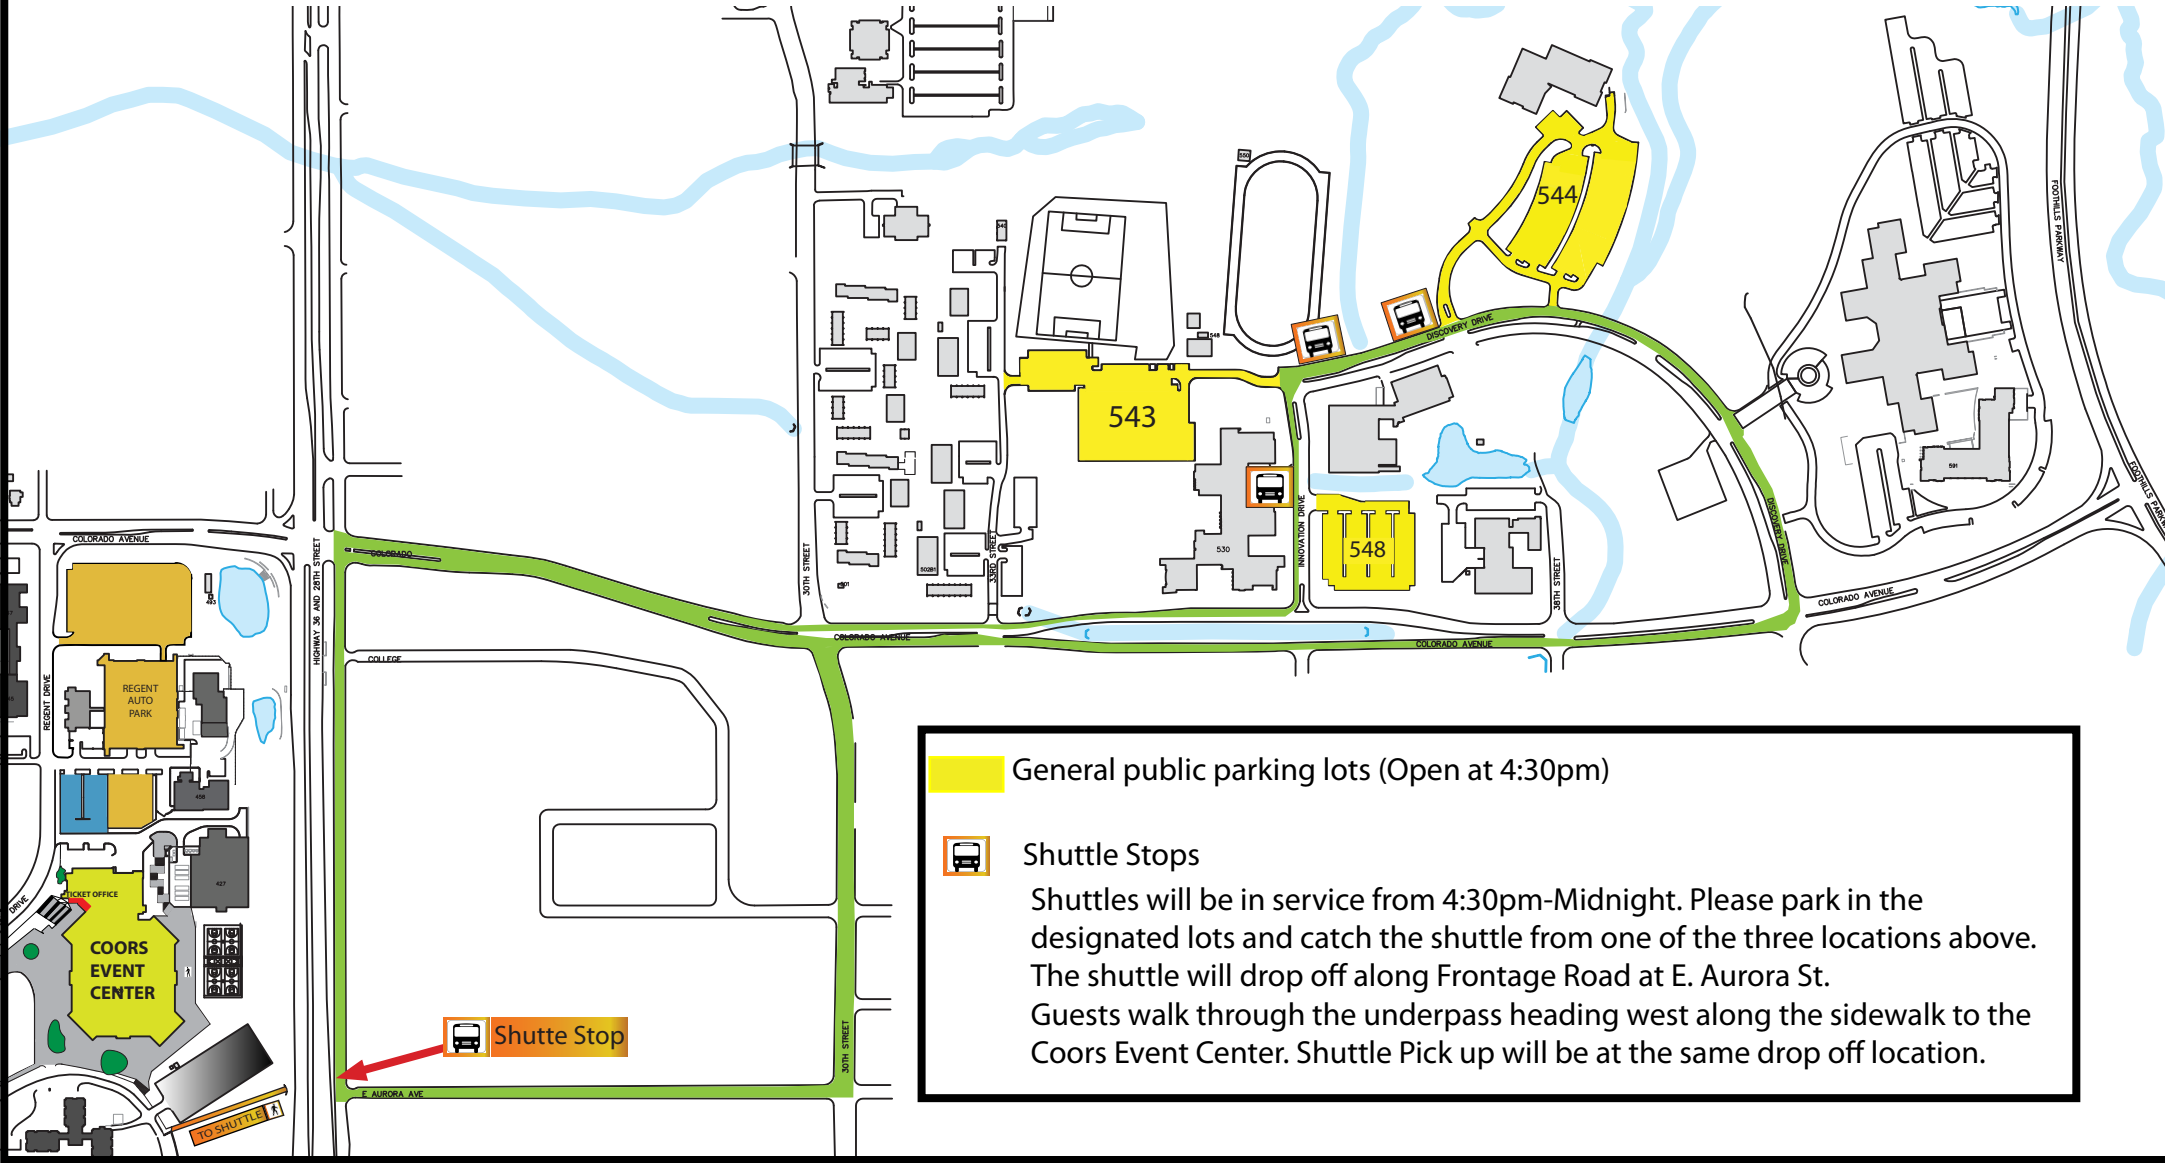

# East Campus Public Parking and Shuttle Route

 General public parking lots (Open at 4:30pm)

 Shuttle Stops

Shuttles will be in service from 4:30pm-Midnight. Please park in the designated lots and catch the shuttle from one of the three locations above. The shuttle will drop off along Frontage Road at E. Aurora St. Guests walk through the underpass heading west along the sidewalk to the Coors Event Center. Shuttle Pick up will be at the same drop off location.