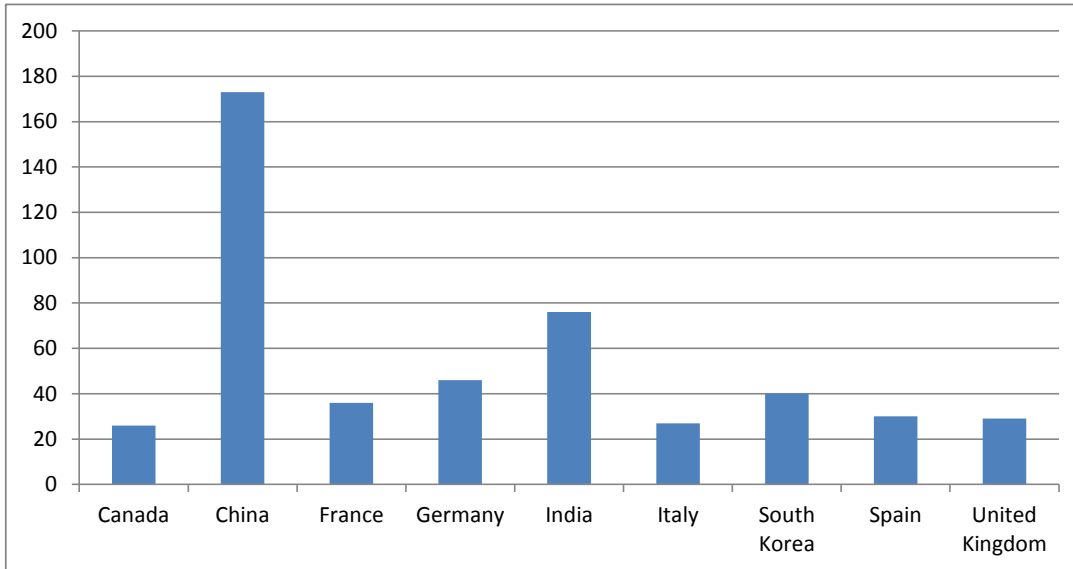

REGIONS REPRESENTED BY SCHOLARS AT CU

Europe	265
Latin America/Caribbean	38
Middle East	24
North America	26
Oceania	17
Africa	20
Asia	341
Unknown	12
TOTAL	743

VISA CATEGORIES HELD BY SCHOLARS:

J-1 Scholar	483
J-1 Other	
H-1B	162
O-1	2
TN	7
All others	89

COUNTRIES WITH MORE THAN 20 SCHOLARS REPRESENTED:

Canada	26
China	173
France	36
Germany	46
India	76
Italy	27
South Korea	40
Spain	30
United Kingdom	29

PRIMARY FUNCTION AT CU:

Teaching	59
Research	545
Both	1
Other	
Do Not Know	138