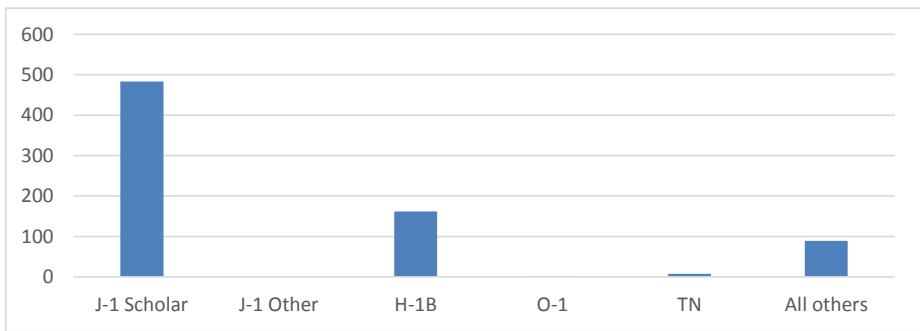

REGIONS REPRESENTED BY SCHOLARS AT CU

Europe	265
Latin America/Caribbean	38
Middle East	24
North America	26
Oceania	17
Africa	20
Asia	341
Unknown	12
TOTAL	743

VISA CATEGORIES HELD BY SCHOLARS:

J-1 Scholar	483
J-1 Other	
H-1B	162
O-1	2
TN	7
All others	89

COUNTRIES WITH MORE THAN 20 SCHOLARS REPRESENTED:

Canada	26
China	173
France	36
Germany	46
India	76
Italy	27
South Korea	40
Spain	30
United Kingdom	29

PRIMARY FUNCTION AT CU:

Teaching	59
Research	545
Both	1
Other	
Do Not Know	138