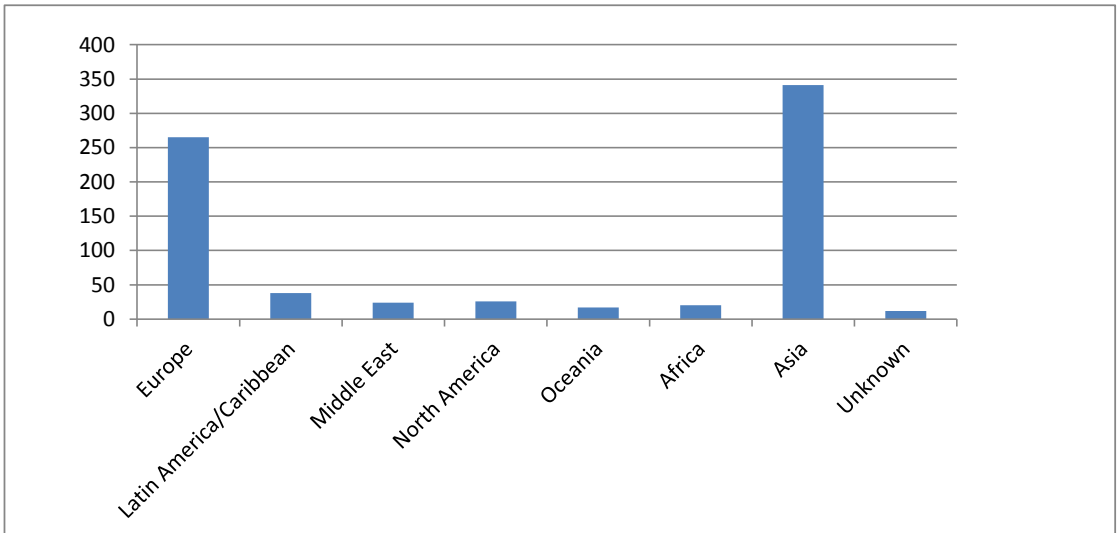

REGIONS REPRESENTED BY SCHOLARS AT CU

Europe	265
Latin America/Caribbean	38
Middle East	24
North America	26
Oceania	17
Africa	20
Asia	341
Unknown	12
TOTAL	743

VISA CATEGORIES HELD BY SCHOLARS:

J-1 Scholar	483
J-1 Other	
H-1B	162
O-1	2
TN	7
All others	89

COUNTRIES WITH MORE THAN 20 SCHOLARS REPRESENTED:

Canada	26
China	173
France	36
Germany	46
India	76
Italy	27
South Korea	40
Spain	30
United Kingdom	29

PRIMARY FUNCTION AT CU:

Teaching	59
Research	545
Both	1
Other	
Do Not Know	138