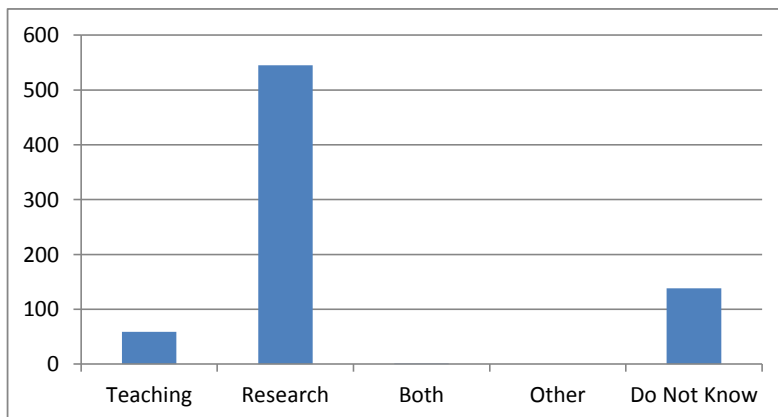

REGIONS REPRESENTED BY SCHOLARS AT CU

Europe	265
Latin America/Caribbean	38
Middle East	24
North America	26
Oceania	17
Africa	20
Asia	341
Unknown	12
TOTAL	743

VISA CATEGORIES HELD BY SCHOLARS:

J-1 Scholar	483
J-1 Other	
H-1B	162
O-1	2
TN	7
All others	89

COUNTRIES WITH MORE THAN 20 SCHOLARS REPRESENTED:

Canada	26
China	173
France	36
Germany	46
India	76
Italy	27
South Korea	40
Spain	30
United Kingdom	29

PRIMARY FUNCTION AT CU:

Teaching	59
Research	545
Both	1
Other	
Do Not Know	138