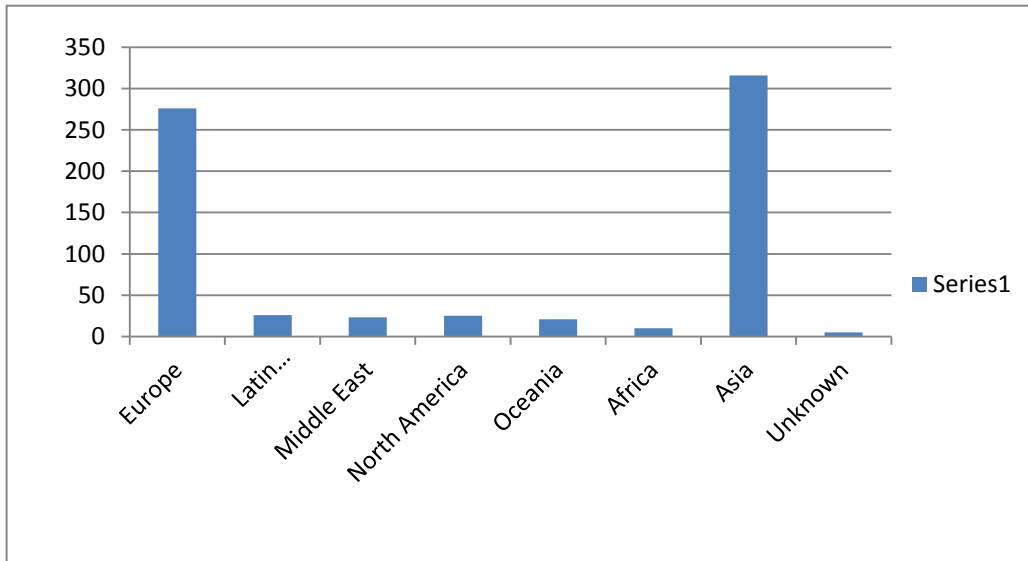

REGIONS REPRESENTED BY SCHOLARS AT CU

Europe	276
Latin America/Caribbean	26
Middle East	23
North America	25
Oceania	21
Africa	10
Asia	316
Unknown	5
TOTAL	702

VISA CATEGORIES HELD BY SCHOLARS:

J-1 Scholar	471
J-1 Other	9
H-1B	176
O-1	2
TN	4
All others	40

COUNTRIES WITH MORE THAN 20 SCHOLARS REPRESENTED:

China	166
France	40
Germany	50
India	54
Italy	25
South Korea	50
Spain	26
United Kingdom	25

PRIMARY FUNCTION AT CU:

Teaching	8
Research	559
Both	0
Other*	128
Do Not Know	7