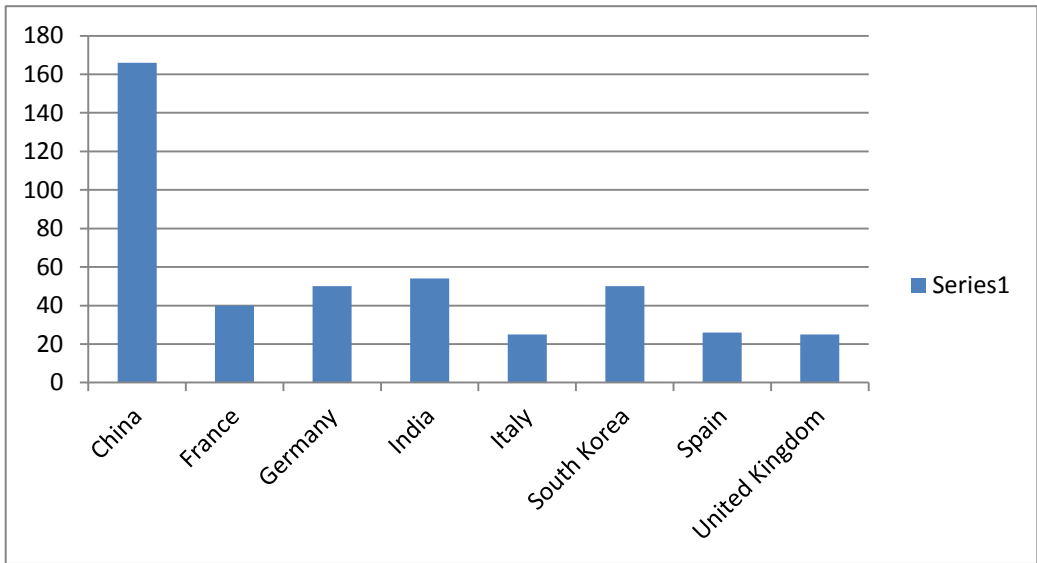

REGIONS REPRESENTED BY SCHOLARS AT CU

Europe	276
Latin America/Caribbean	26
Middle East	23
North America	25
Oceania	21
Africa	10
Asia	316
Unknown	5
TOTAL	702

VISA CATEGORIES HELD BY SCHOLARS:

J-1 Scholar	471
J-1 Other	9
H-1B	176
O-1	2
TN	4
All others	40

COUNTRIES WITH MORE THAN 20 SCHOLARS REPRESENTED:

China	166
France	40
Germany	50
India	54
Italy	25
South Korea	50
Spain	26
United Kingdom	25

PRIMARY FUNCTION AT CU:

Teaching	8
Research	559
Both	0
Other*	128
Do Not Know	7