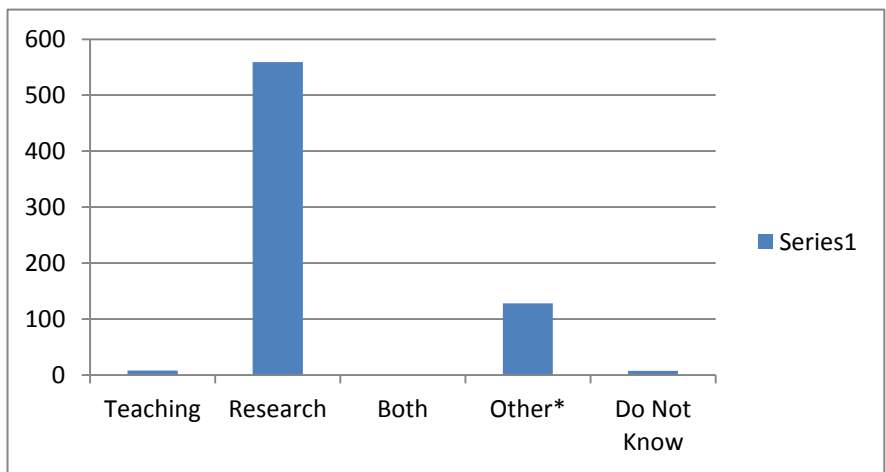

REGIONS REPRESENTED BY SCHOLARS AT CU

Europe	276
Latin America/Caribbean	26
Middle East	23
North America	25
Oceania	21
Africa	10
Asia	316
Unknown	5
TOTAL	702

VISA CATEGORIES HELD BY SCHOLARS:

J-1 Scholar	471
J-1 Other	9
H-1B	176
O-1	2
TN	4
All others	40

COUNTRIES WITH MORE THAN 20 SCHOLARS REPRESENTED:

China	166
France	40
Germany	50
India	54
Italy	25
South Korea	50
Spain	26
United Kingdom	25

PRIMARY FUNCTION AT CU:

Teaching	8
Research	559
Both	0
Other*	128
Do Not Know	7