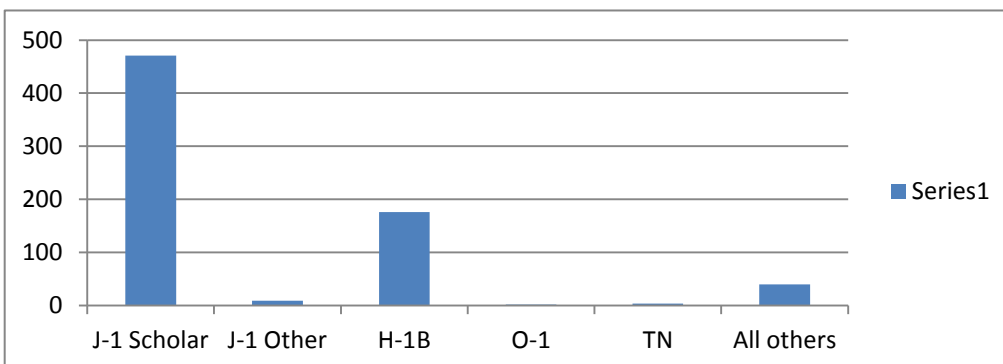

REGIONS REPRESENTED BY SCHOLARS AT CU

Europe	276
Latin America/Caribbean	26
Middle East	23
North America	25
Oceania	21
Africa	10
Asia	316
Unknown	5
TOTAL	702

VISA CATEGORIES HELD BY SCHOLARS:

J-1 Scholar	471
J-1 Other	9
H-1B	176
O-1	2
TN	4
All others	40

COUNTRIES WITH MORE THAN 20 SCHOLARS REPRESENTED:

China	166
France	40
Germany	50
India	54
Italy	25
South Korea	50
Spain	26
United Kingdom	25

PRIMARY FUNCTION AT CU:

Teaching	8
Research	559
Both	0
Other*	128
Do Not Know	7