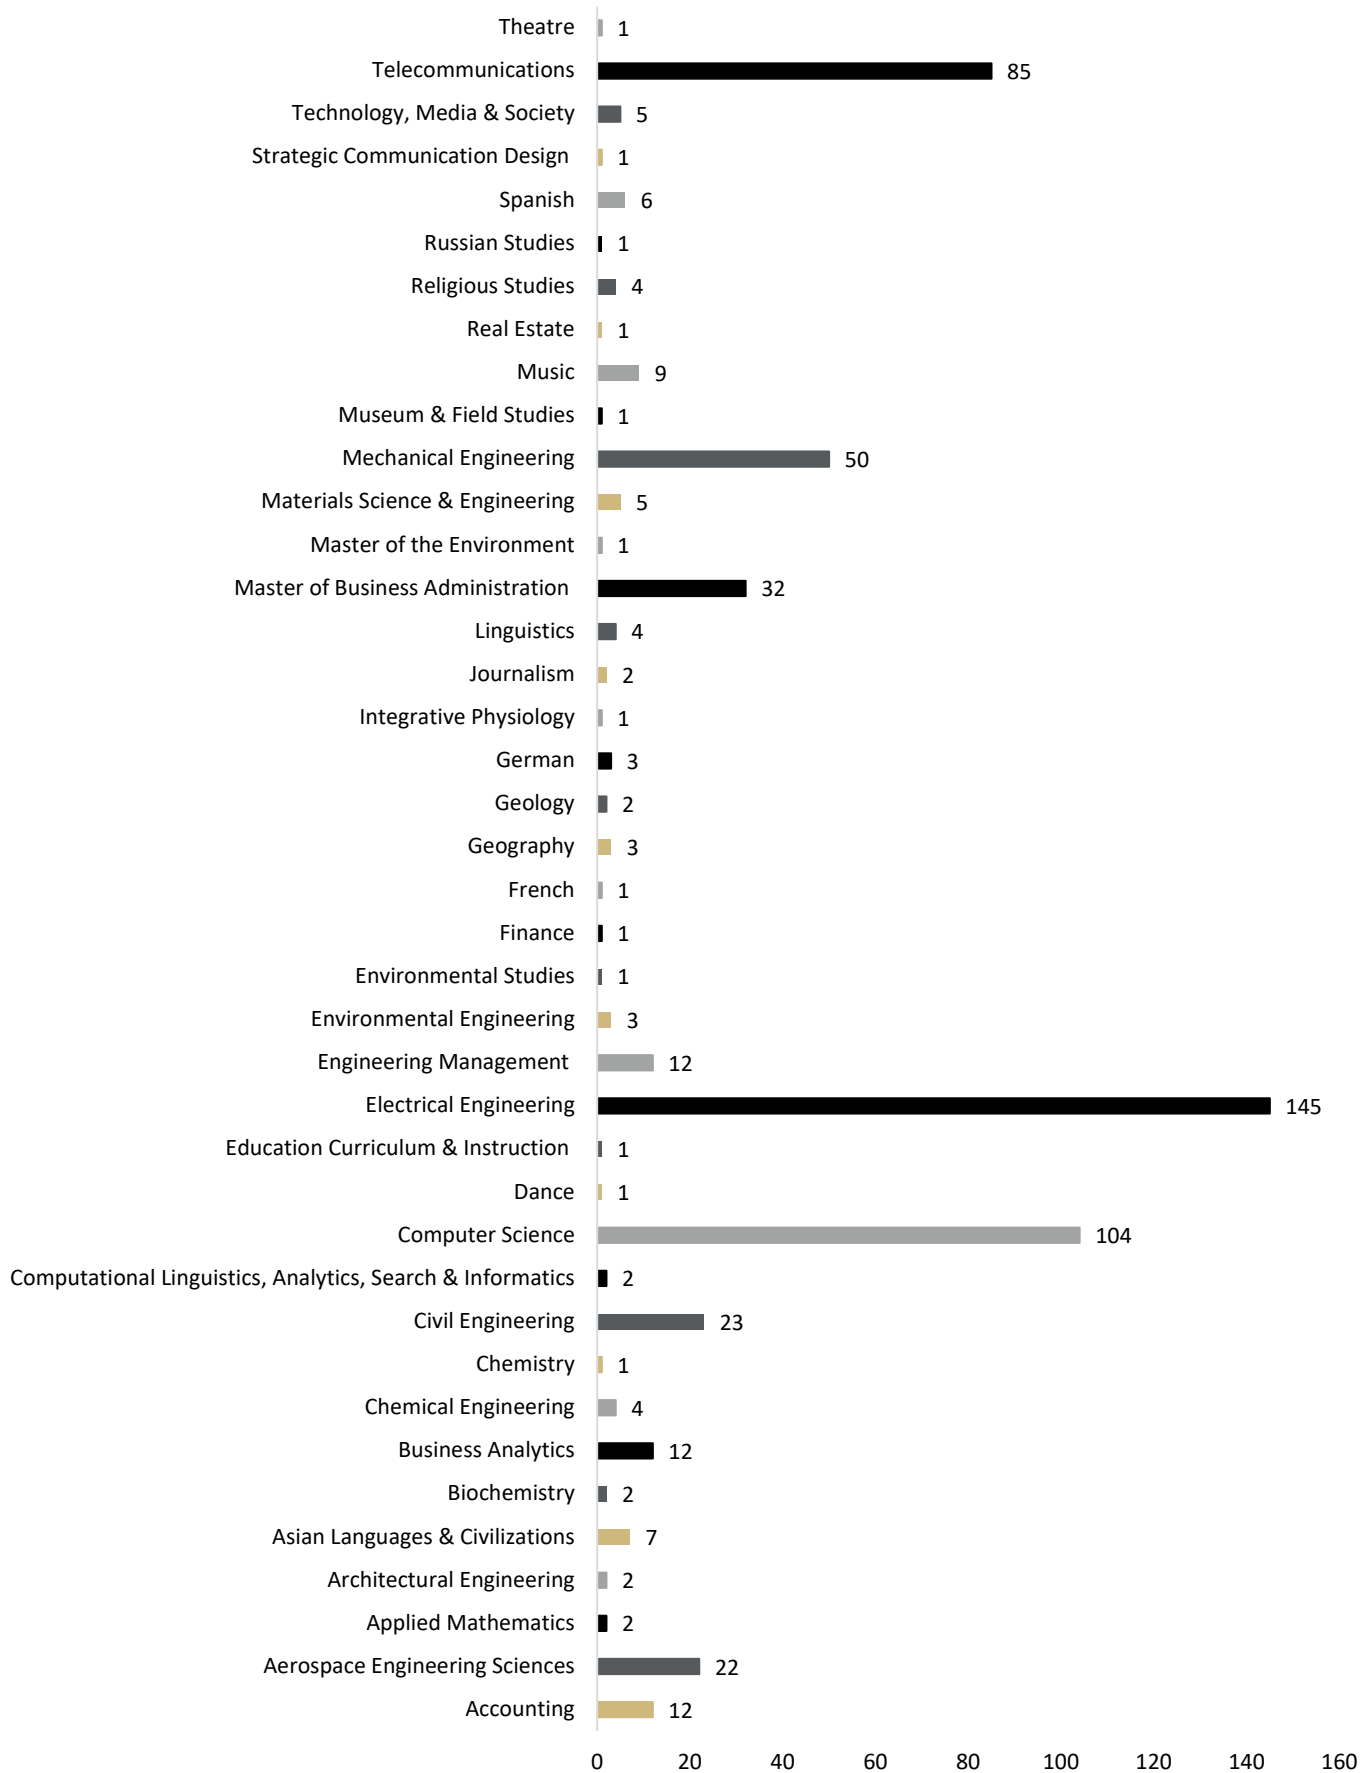

International Student Statistics Fall 2017

International Students by Degree Level

Visa Categories Held By International Students

Countries with Twenty or More Students Enrolled

Trends in International Student Enrollment

Undergraduate Student Major Fields of Study

Graduate Student Major Fields of Study

PhD & JD Student Major Fields of Study

Certificate Programs

Count Summary

Undergraduate Degree-Seeking Students	2008	Graduate Degree-Seeking Students	1149
New	461	New	761 ¹
Continuing	1547	Continuing	383 ²
Non-Degree Undergraduate Students	5	Non-Degree Graduate Students	10
Total New & Continuing Degree Students	3157		
Total Degree & Non-Degree Students	3172		
Total OPT & AT Students	473		

¹ Includes 3 Fulbright, 1 LASPAU, and 2 Continuing Education Students

² Includes 2 Fulbright and 1 LASPAU Students