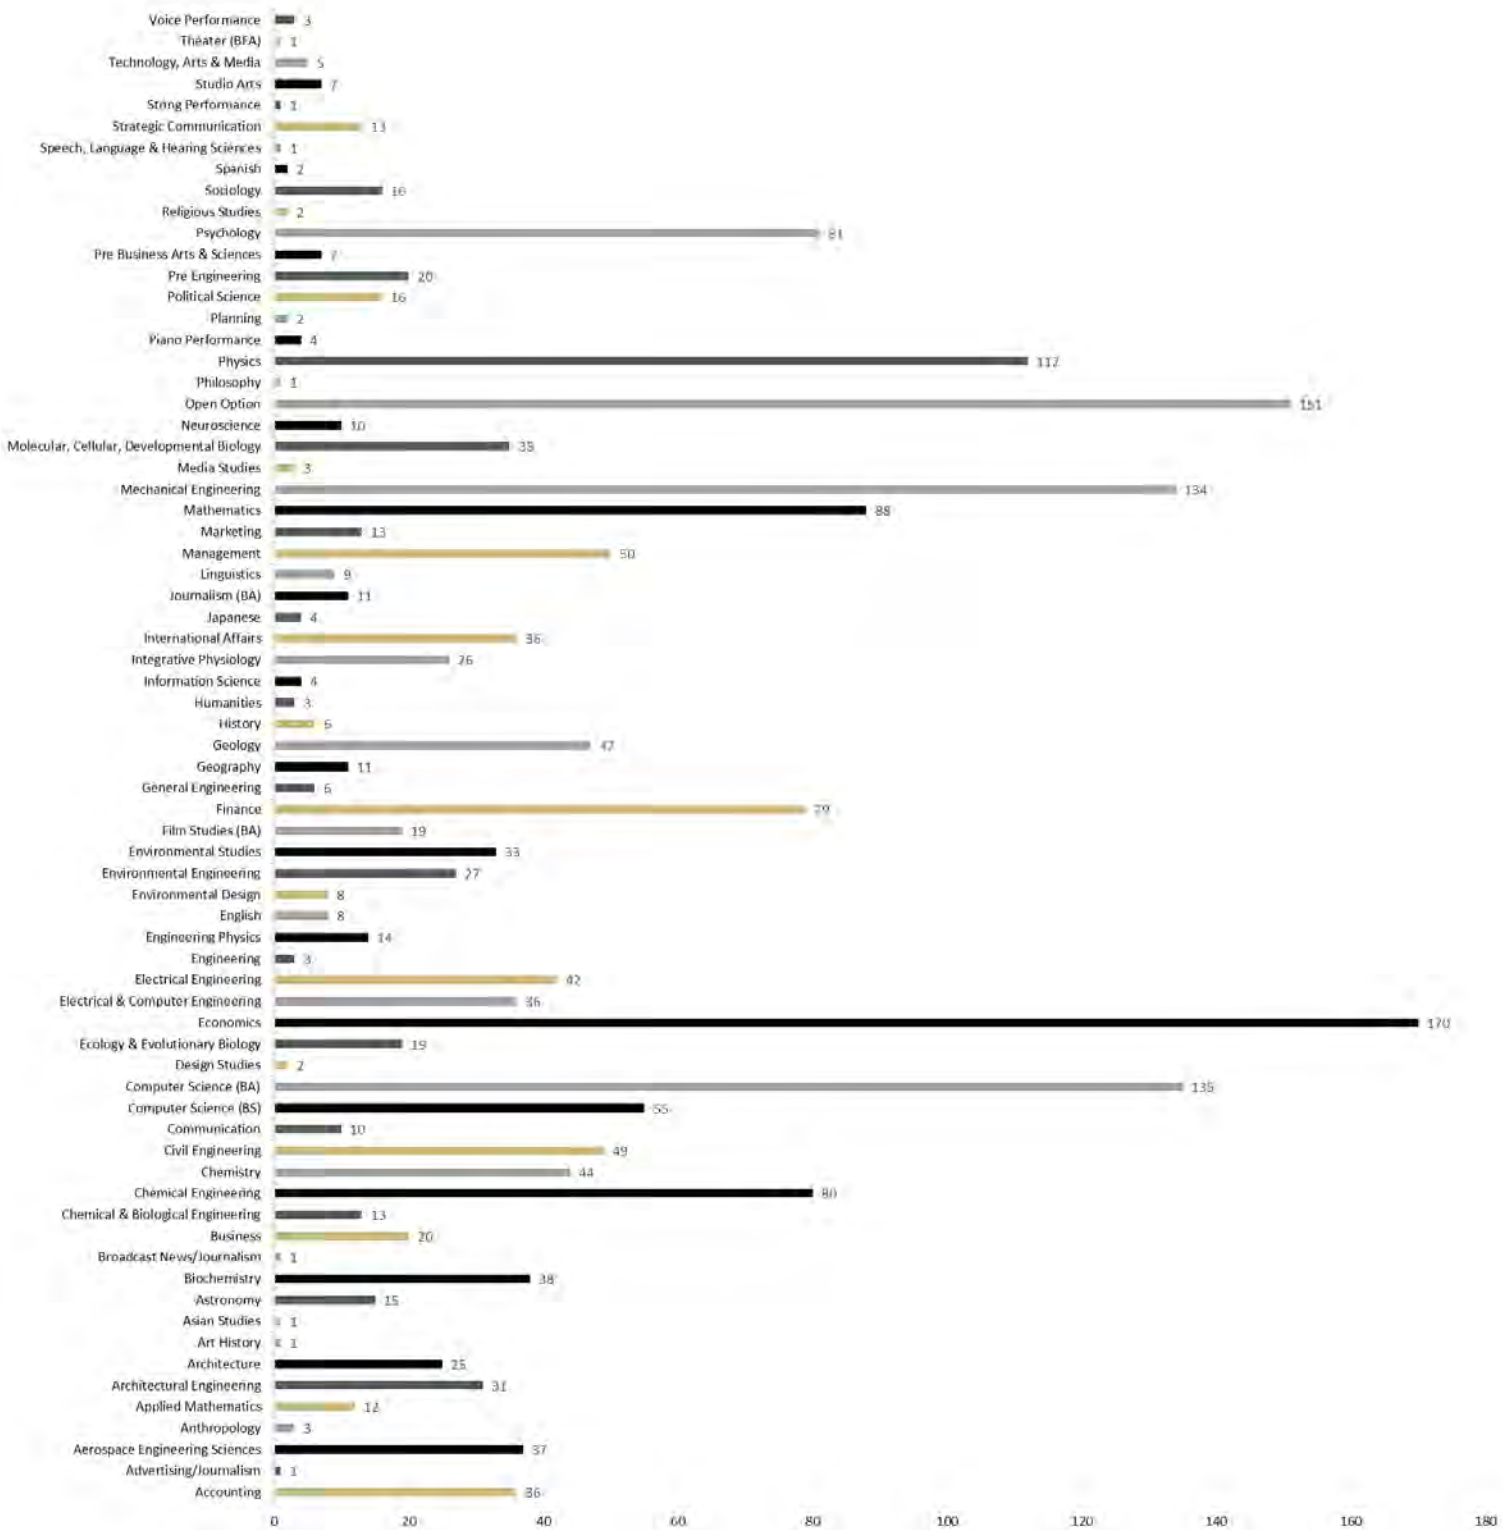

International Student Statistics Fall 2017

International Students by Degree Level

Visa Categories Held By International Students

Countries with Twenty or More Students Enrolled

Trends in International Student Enrollment

Undergraduate Student Major Fields of Study

Graduate Student Major Fields of Study

PhD & JD Student Major Fields of Study

Certificate Programs

Count Summary

Undergraduate Degree-Seeking Students	2008	Graduate Degree-Seeking Students	1149
New	461	New	761 ¹
Continuing	1547	Continuing	383 ²
Non-Degree Undergraduate Students	5	Non-Degree Graduate Students	10
Total New & Continuing Degree Students	3157		
Total Degree & Non-Degree Students	3172		
Total OPT & AT Students	473		

¹ Includes 3 Fulbright, 1 LASPAU, and 2 Continuing Education Students

² Includes 2 Fulbright and 1 LASPAU Students