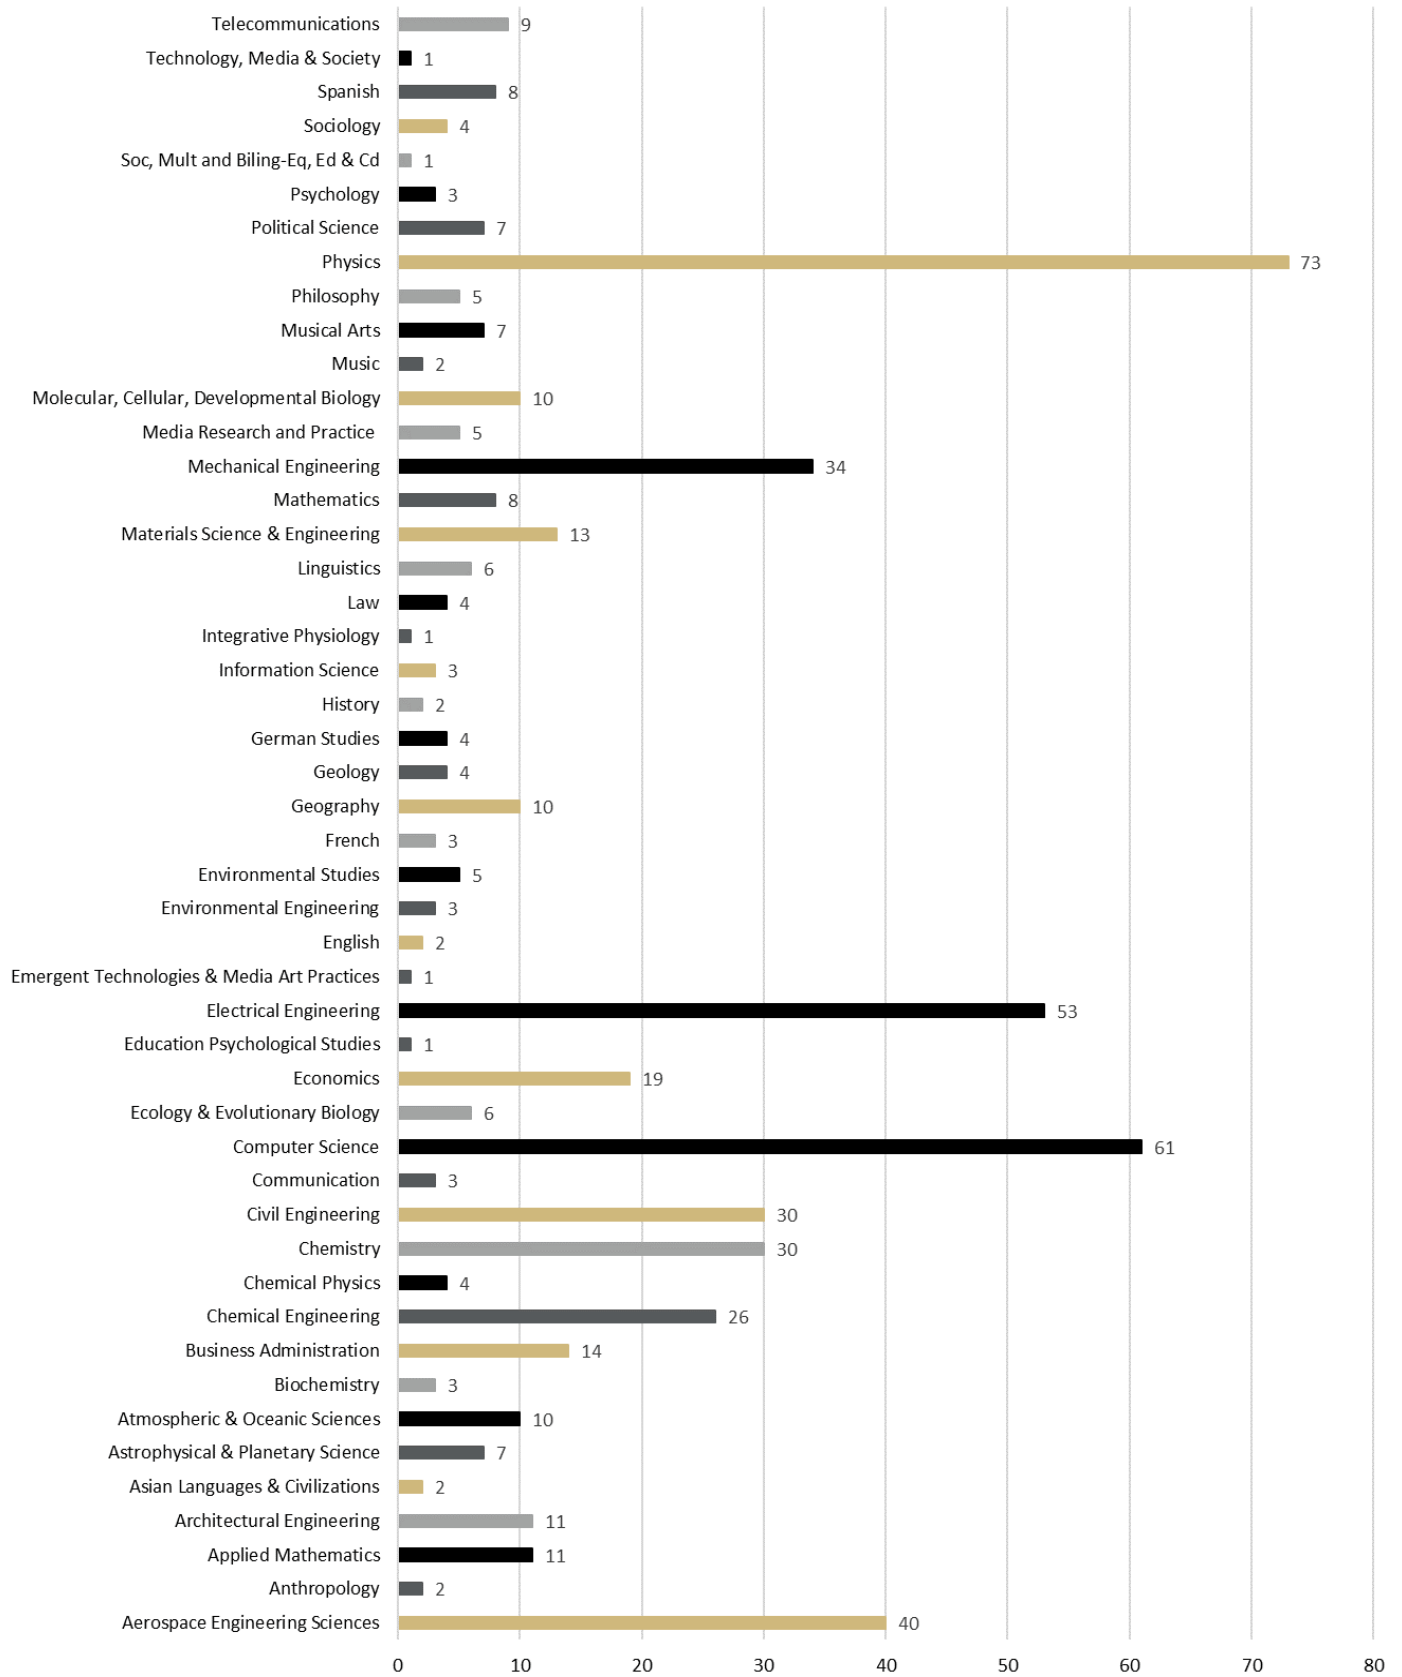

International Student Statistics Fall 2017

International Students by Degree Level

Visa Categories Held By International Students

Countries with Twenty or More Students Enrolled

Trends in International Student Enrollment

Undergraduate Student Major Fields of Study

Graduate Student Major Fields of Study

PhD & JD Student Major Fields of Study

Certificate Programs

Count Summary

Undergraduate Degree-Seeking Students	2008	Graduate Degree-Seeking Students	1149
New	461	New	761 ¹
Continuing	1547	Continuing	383 ²
Non-Degree Undergraduate Students	5	Non-Degree Graduate Students	10
Total New & Continuing Degree Students	3157		
Total Degree & Non-Degree Students	3172		
Total OPT & AT Students	473		

¹ Includes 3 Fulbright, 1 LASPAU, and 2 Continuing Education Students

² Includes 2 Fulbright and 1 LASPAU Students