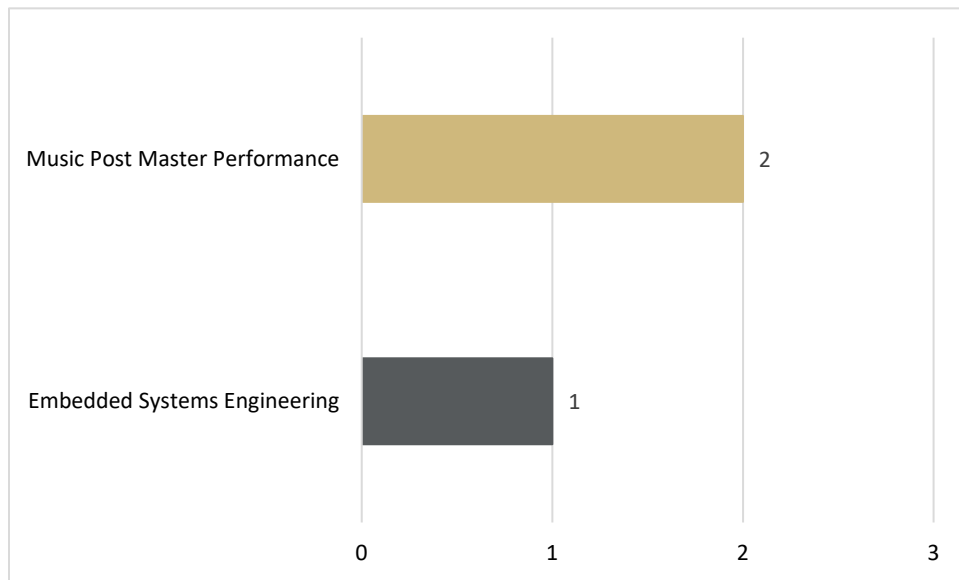

International Student Statistics Fall 2017

International Students by Degree Level

Visa Categories Held By International Students

Countries with Twenty or More Students Enrolled

Trends in International Student Enrollment

Undergraduate Student Major Fields of Study

Graduate Student Major Fields of Study

PhD & JD Student Major Fields of Study

Certificate Programs

Count Summary

Undergraduate Degree-Seeking Students	2008	Graduate Degree-Seeking Students	1149
New	461	New	761 ¹
Continuing	1547	Continuing	383 ²
Non-Degree Undergraduate Students	5	Non-Degree Graduate Students	10
Total New & Continuing Degree Students	3157		
Total Degree & Non-Degree Students	3172		
Total OPT & AT Students	473		

¹ Includes 3 Fulbright, 1 LASPAU, and 2 Continuing Education Students

² Includes 2 Fulbright and 1 LASPAU Students