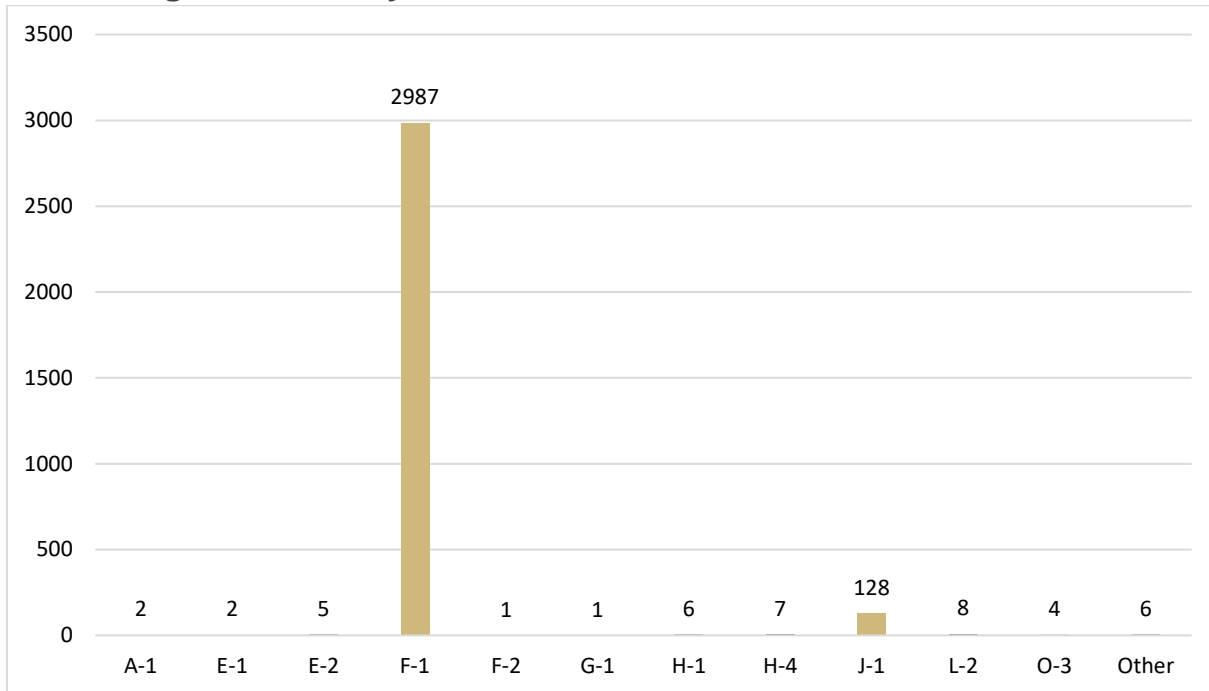

International Student Statistics Fall 2017

International Students by Degree Level

Visa Categories Held By International Students

Countries with Twenty or More Students Enrolled

Trends in International Student Enrollment

Undergraduate Student Major Fields of Study

Graduate Student Major Fields of Study

PhD & JD Student Major Fields of Study

Certificate Programs

Count Summary

Undergraduate Degree-Seeking Students	2008	Graduate Degree-Seeking Students	1149
New	461	New	761 ¹
Continuing	1547	Continuing	383 ²
Non-Degree Undergraduate Students	5	Non-Degree Graduate Students	10
Total New & Continuing Degree Students	3157		
Total Degree & Non-Degree Students	3172		
Total OPT & AT Students	473		

¹ Includes 3 Fulbright, 1 LASPAU, and 2 Continuing Education Students

² Includes 2 Fulbright and 1 LASPAU Students