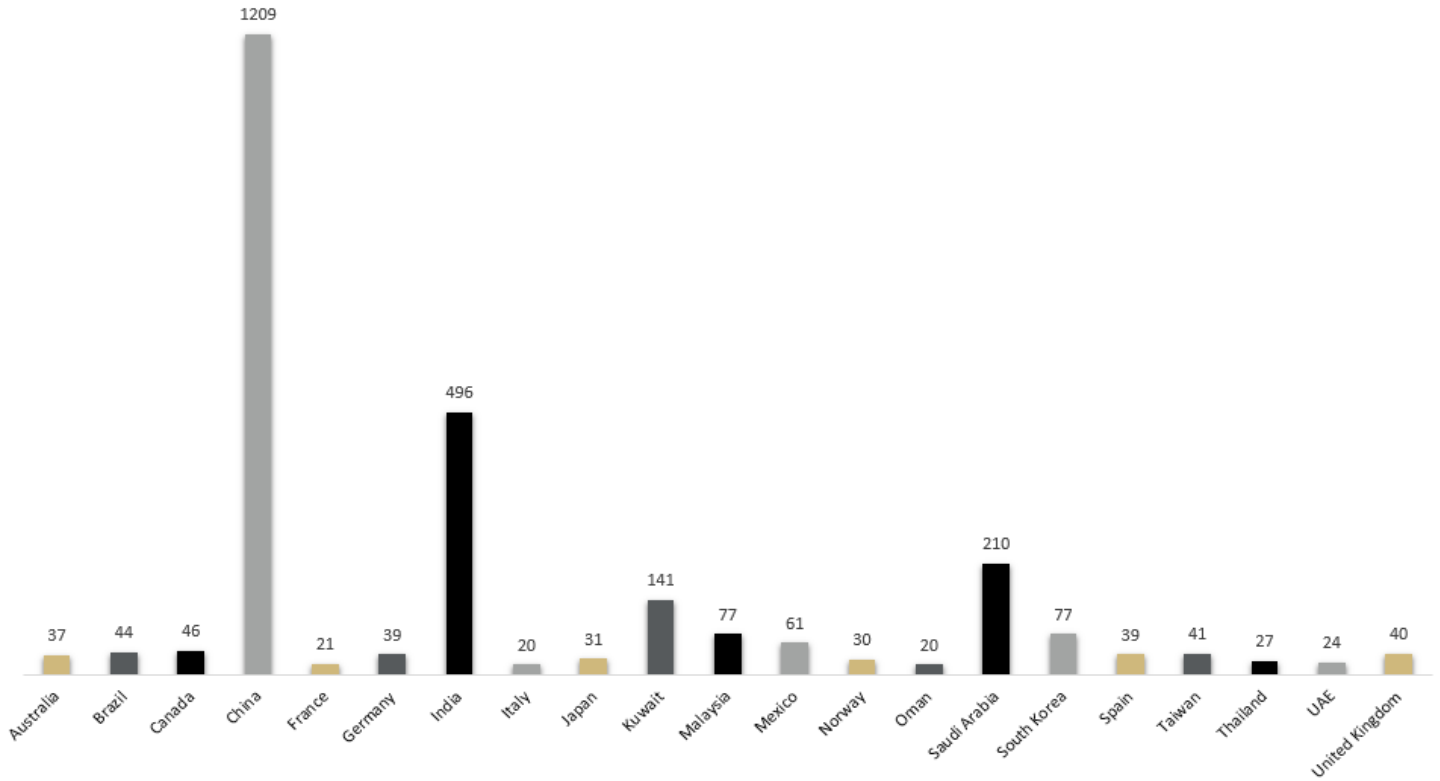

International Student Statistics Fall 2017

International Students by Degree Level

Visa Categories Held By International Students

Countries with Twenty or More Students Enrolled

Trends in International Student Enrollment

Undergraduate Student Major Fields of Study

Graduate Student Major Fields of Study

PhD & JD Student Major Fields of Study

Certificate Programs

Count Summary

Undergraduate Degree-Seeking Students	2008	Graduate Degree-Seeking Students	1149
New	461	New	761 ¹
Continuing	1547	Continuing	383 ²
Non-Degree Undergraduate Students	5	Non-Degree Graduate Students	10
Total New & Continuing Degree Students	3157		
Total Degree & Non-Degree Students	3172		
Total OPT & AT Students	473		

¹ Includes 3 Fulbright, 1 LASPAU, and 2 Continuing Education Students

² Includes 2 Fulbright and 1 LASPAU Students