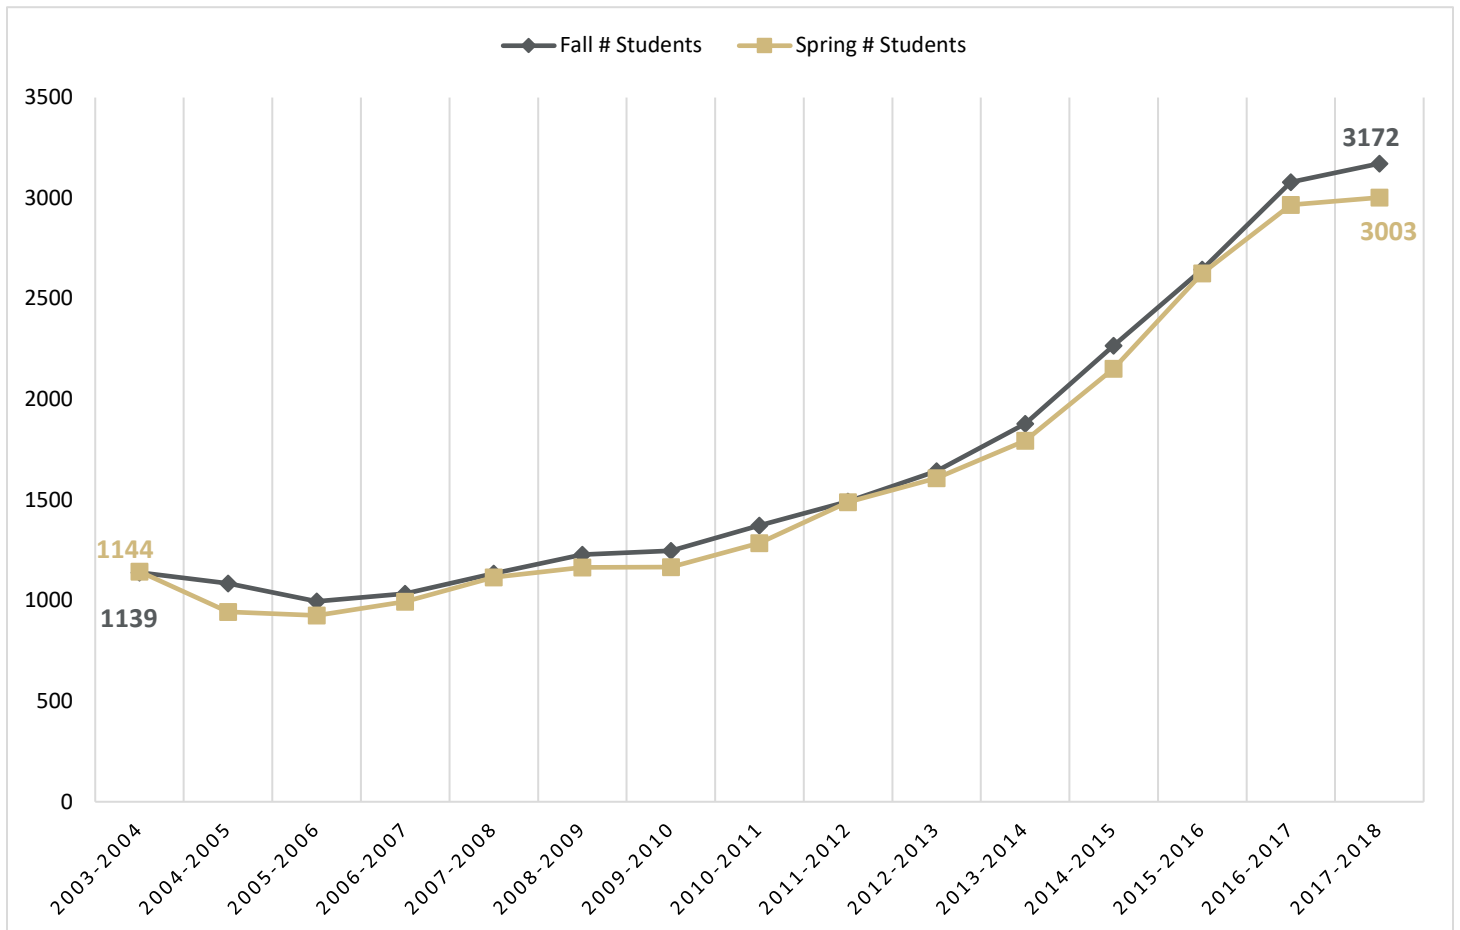

International Student Statistics Fall 2017

International Students by Degree Level

Visa Categories Held By International Students

Countries with Twenty or More Students Enrolled

Trends in International Student Enrollment

Undergraduate Student Major Fields of Study

Graduate Student Major Fields of Study

PhD & JD Student Major Fields of Study

Certificate Programs

Count Summary

Undergraduate Degree-Seeking Students	2008	Graduate Degree-Seeking Students	1149
New	461	New	761 ¹
Continuing	1547	Continuing	383 ²
Non-Degree Undergraduate Students	5	Non-Degree Graduate Students	10
Total New & Continuing Degree Students	3157		
Total Degree & Non-Degree Students	3172		
Total OPT & AT Students	473		