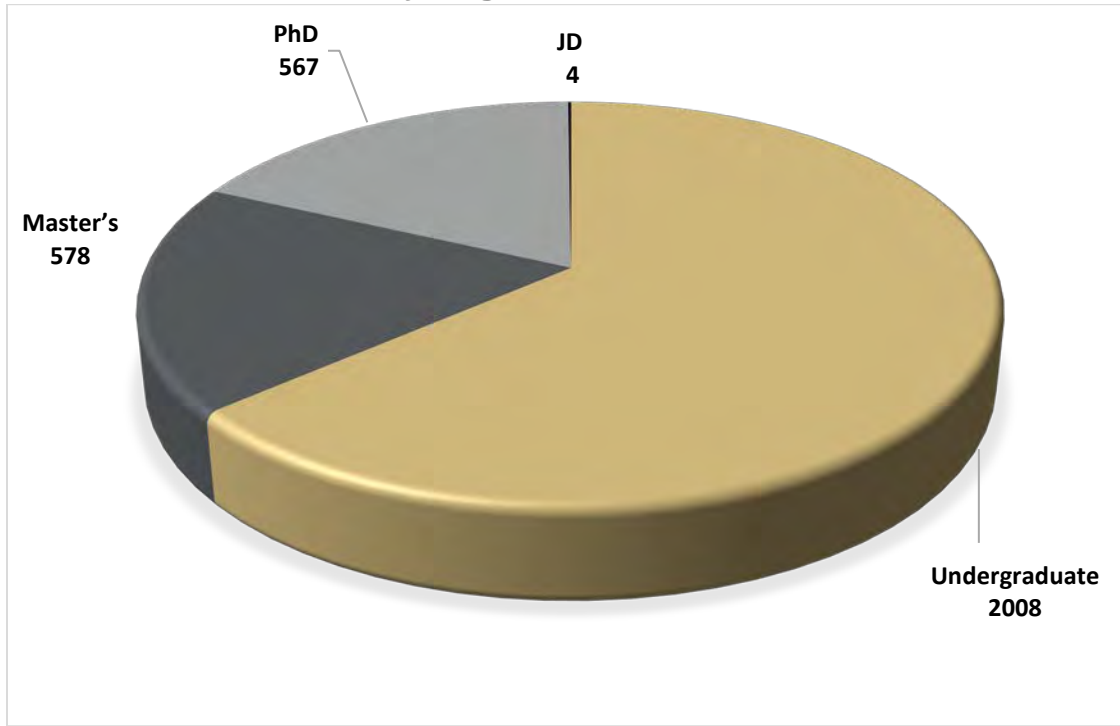

International Student Statistics Fall 2017

International Students by Degree Level

Visa Categories Held By International Students

Countries with Twenty or More Students Enrolled

Trends in International Student Enrollment

Undergraduate Student Major Fields of Study

Graduate Student Major Fields of Study

PhD & JD Student Major Fields of Study

Certificate Programs

Count Summary

Undergraduate Degree-Seeking Students	2008	Graduate Degree-Seeking Students	1149
New	461	New	761 ¹
Continuing	1547	Continuing	383 ²
Non-Degree Undergraduate Students	5	Non-Degree Graduate Students	10
Total New & Continuing Degree Students	3157		
Total Degree & Non-Degree Students	3172		
Total OPT & AT Students	473		

¹ Includes 3 Fulbright, 1 LASPAU, and 2 Continuing Education Students

² Includes 2 Fulbright and 1 LASPAU Students