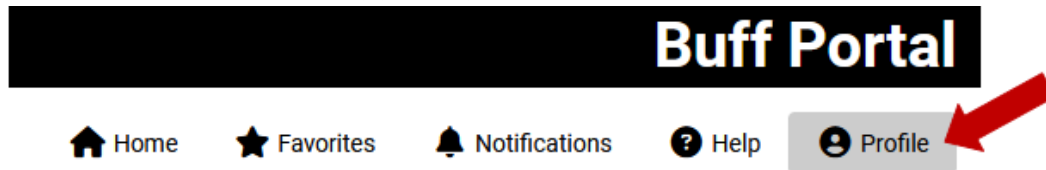

STUDENTS: Accessing Your Student ID in the Buff Portal

1. **Log into the Buff Portal** at: <https://buffportal.colorado.edu> using your IdentiKey and IdentiKey password
2. Click on **Profile** in the upper right corner