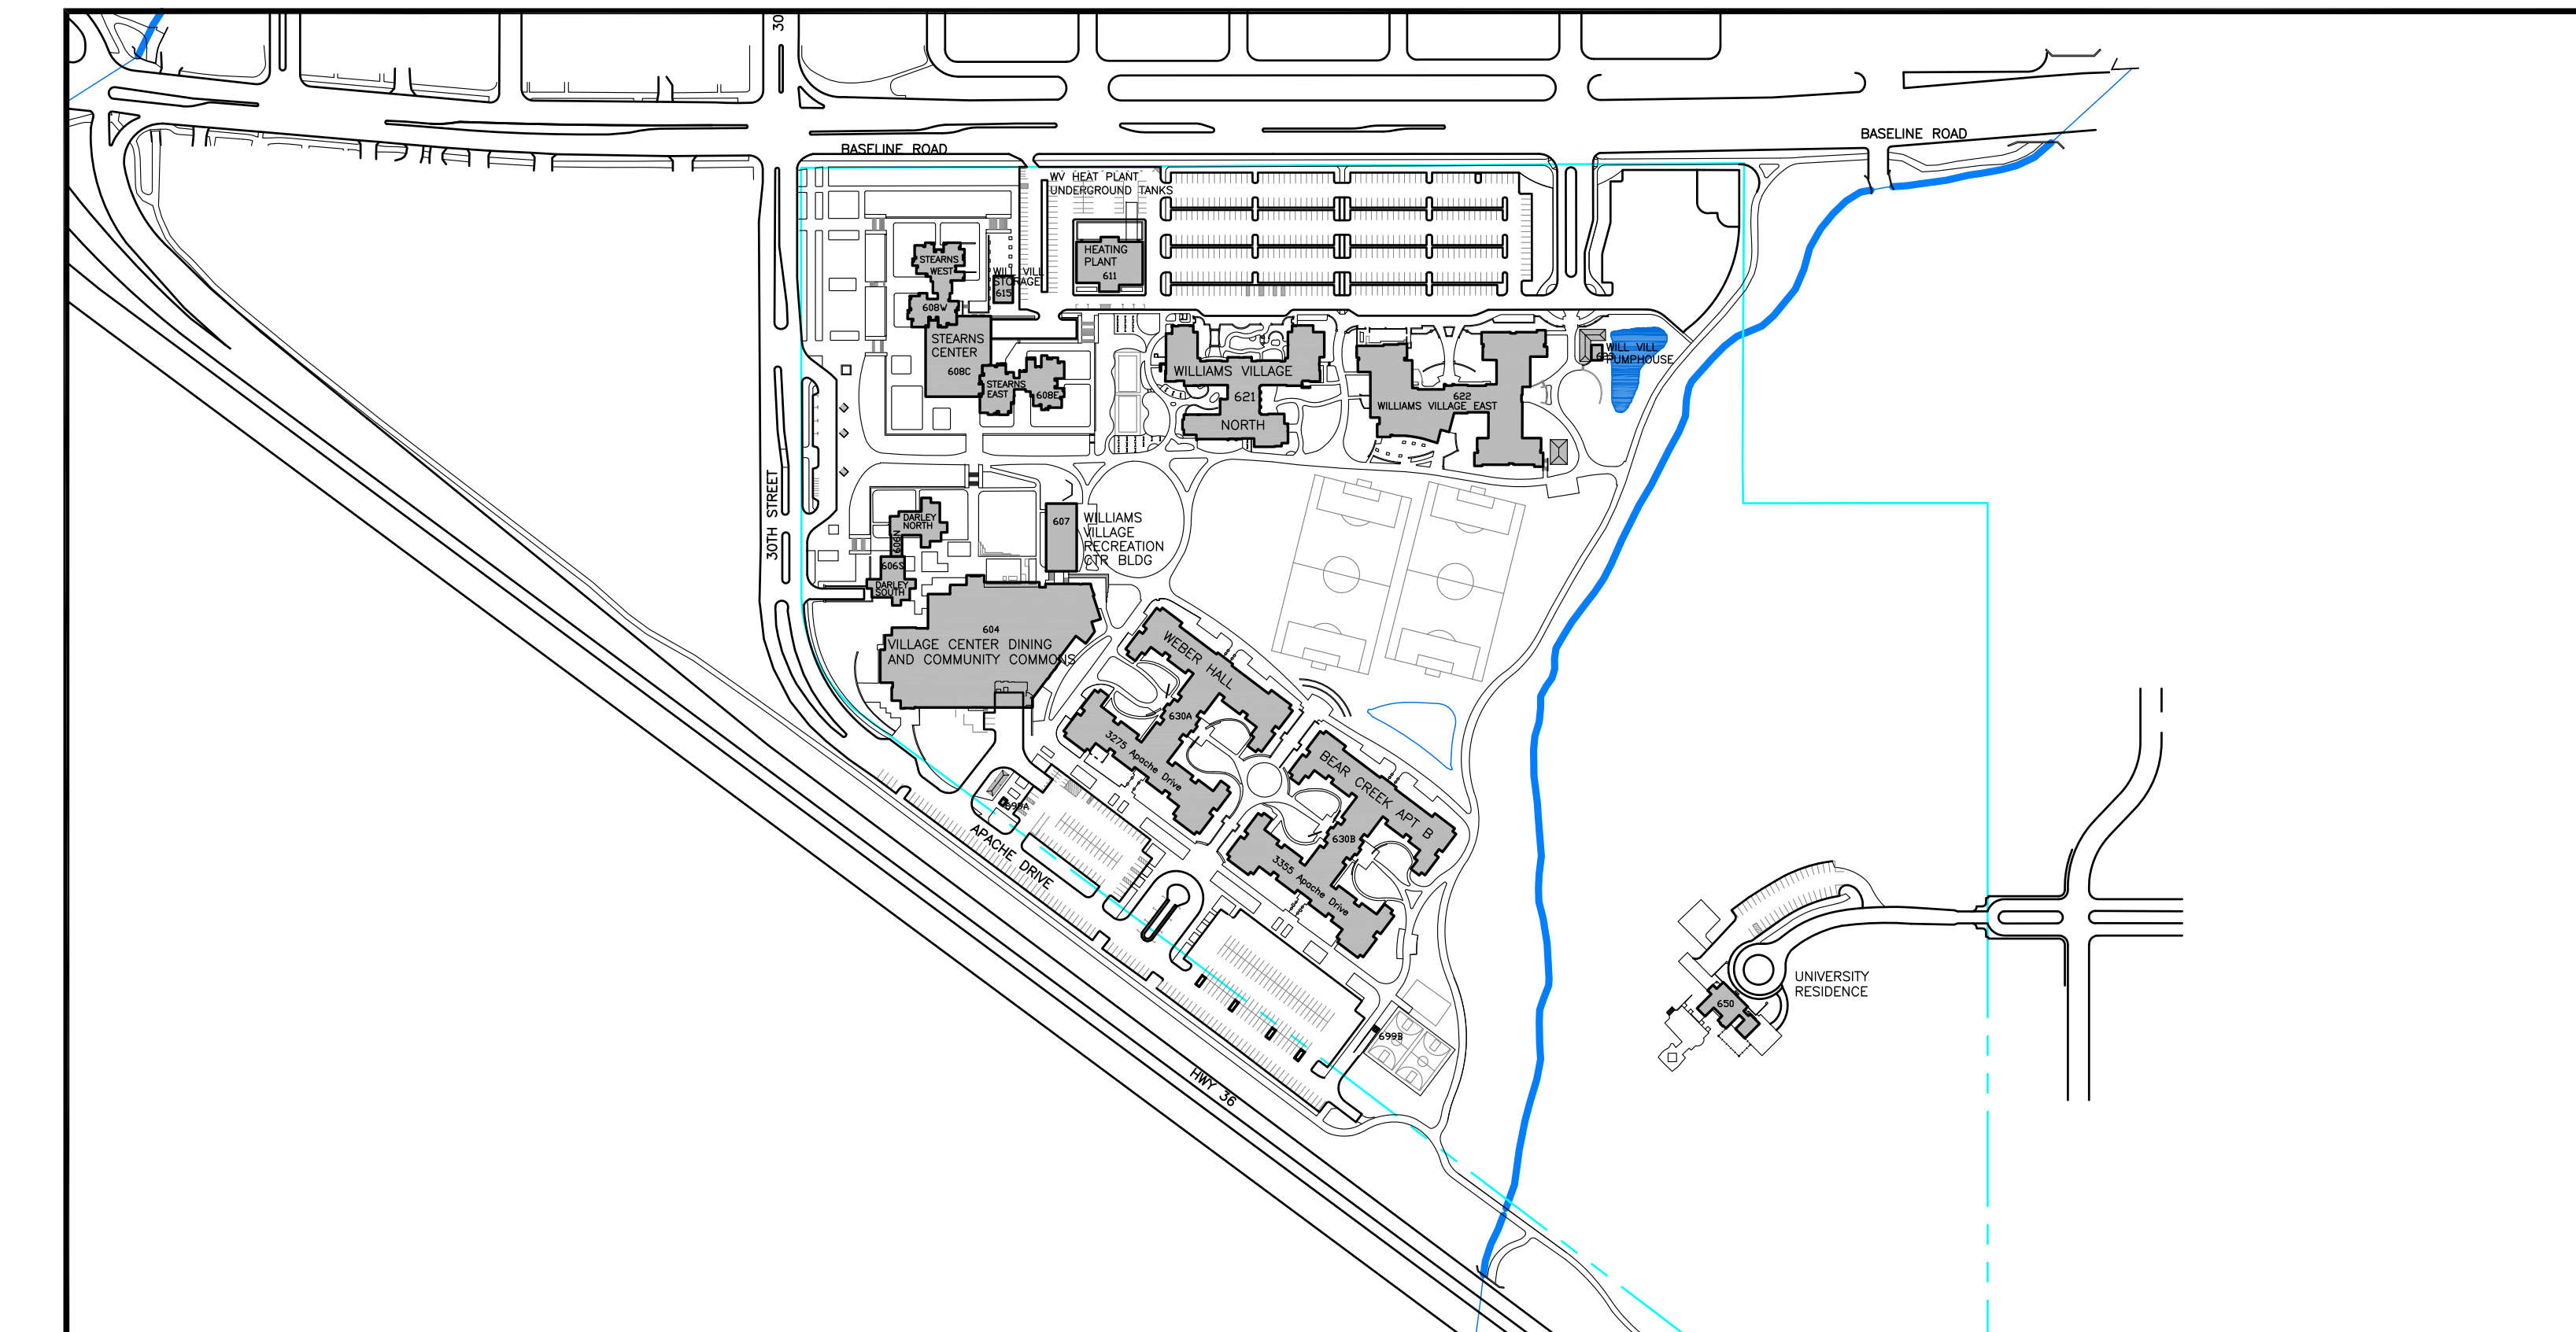

MAIN CAMPUS
 1"=200'
 FEET 0 100 200 400 600 800 1000

WILDERNESS
 1"=250'
 FEET 0 50 100 250 500 1000 1500

CINC AND DIST
 1"=250'
 FEET 0 50 100 250 500 1000 1500

EAST CAMPUS
 1"=250'
 FEET 0 50 100 250 500 1000 1500

WILLIAMS VILLAGE
 1"=250'
 FEET 0 50 100 250 500 1000 1500