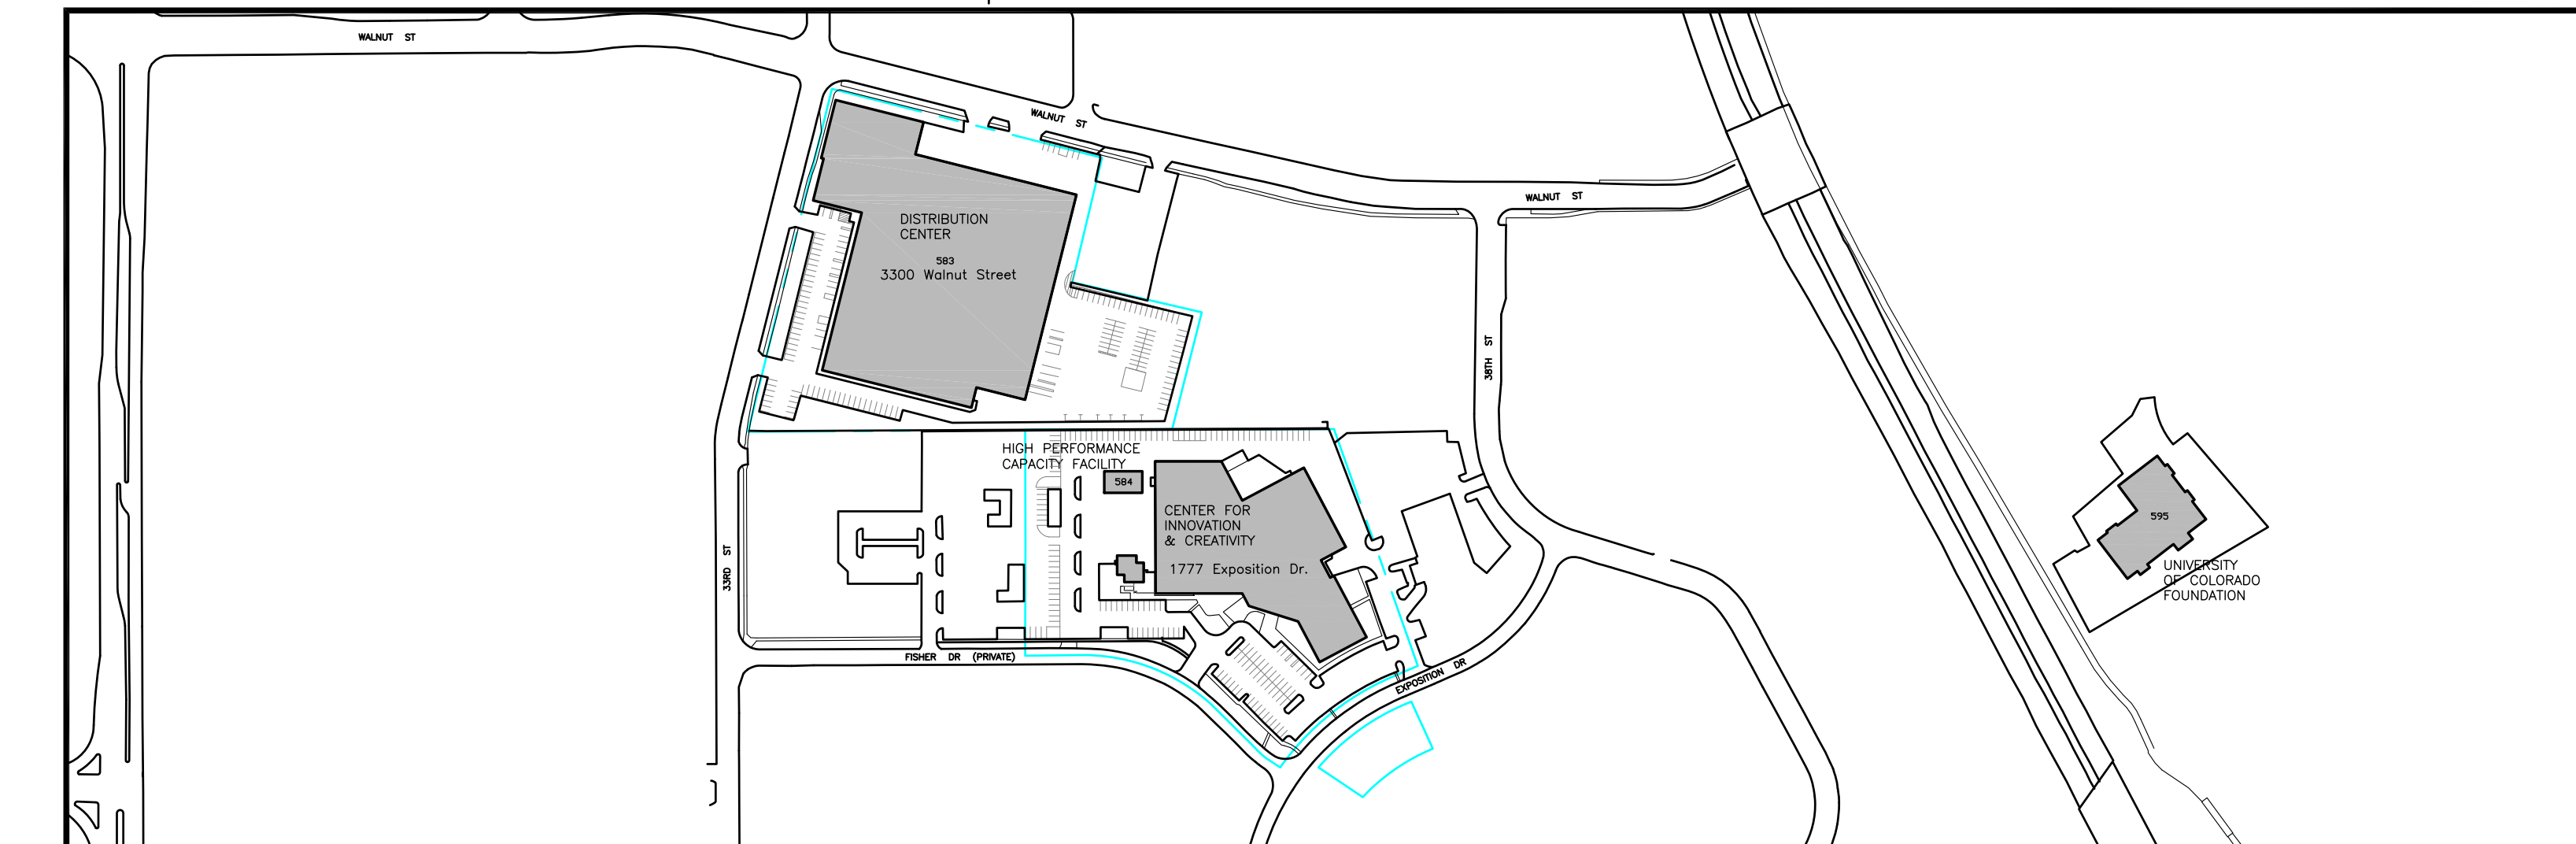

MAIN CAMPUS
 1"=200'
 FEET 0 100 200 400 600 800 1000

WILDERNESS
 1"=250'
 FEET 0 50 100 250 500 1000 1500

CINC AND DIST
 1"=250'
 FEET 0 50 100 250 500 1000 1500

EAST CAMPUS
 1"=250'
 FEET 0 50 100 250 500 1000 1500

WILLIAMS VILLAGE
 1"=250'
 FEET 0 50 100 250 500 1000 1500