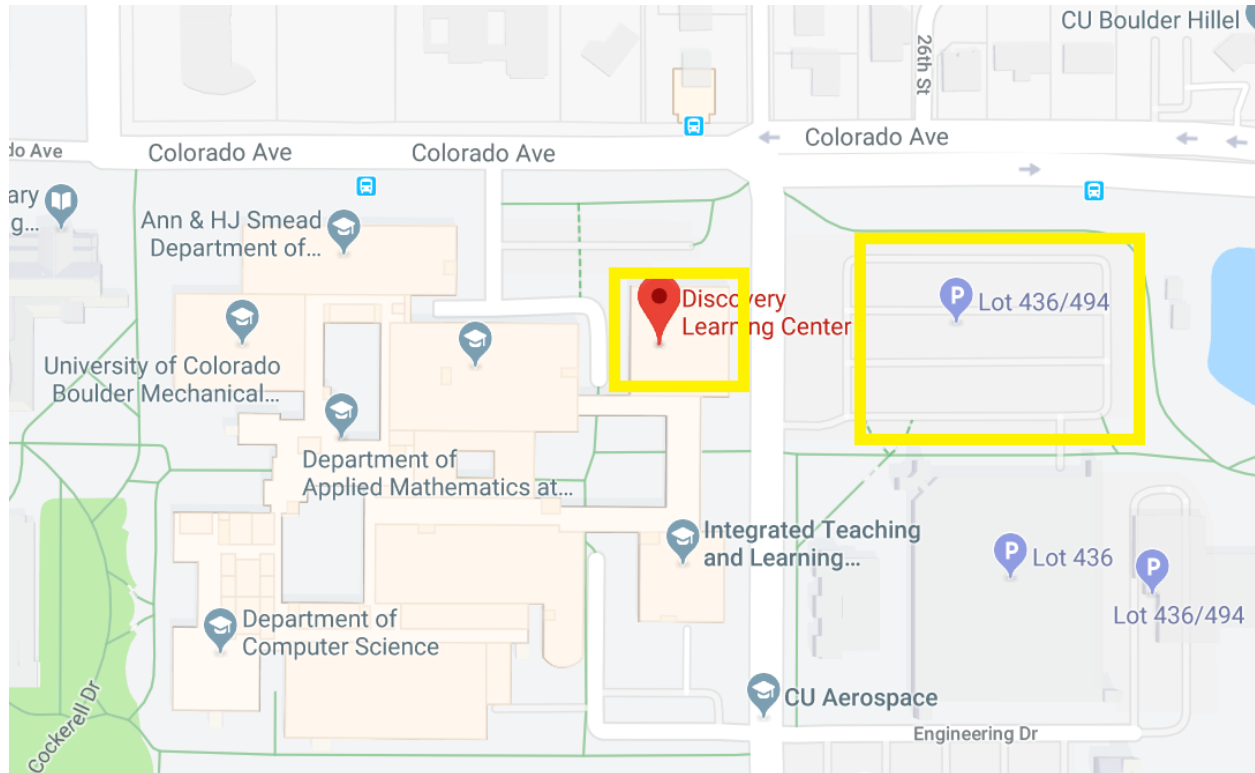

**Saturday, 4.13.19**  
**FDSI Community Workshop**

Location: Discovery Learning Center, Room 1B70  
1111 Engineering Drive  
Boulder, CO 80309

**Parking:** Please park in Lot 436 on the southeast corner of Colorado and Regent. This includes the parking garage located south of the lot. No permit or parking code is needed since it is a weekend day.

**Directions:** From your car, walk west and cross Regent Drive into the Herbst plaza. To your right is the Discovery Learning Center. When you walk in, Room 1B70 is on the right side of the building.