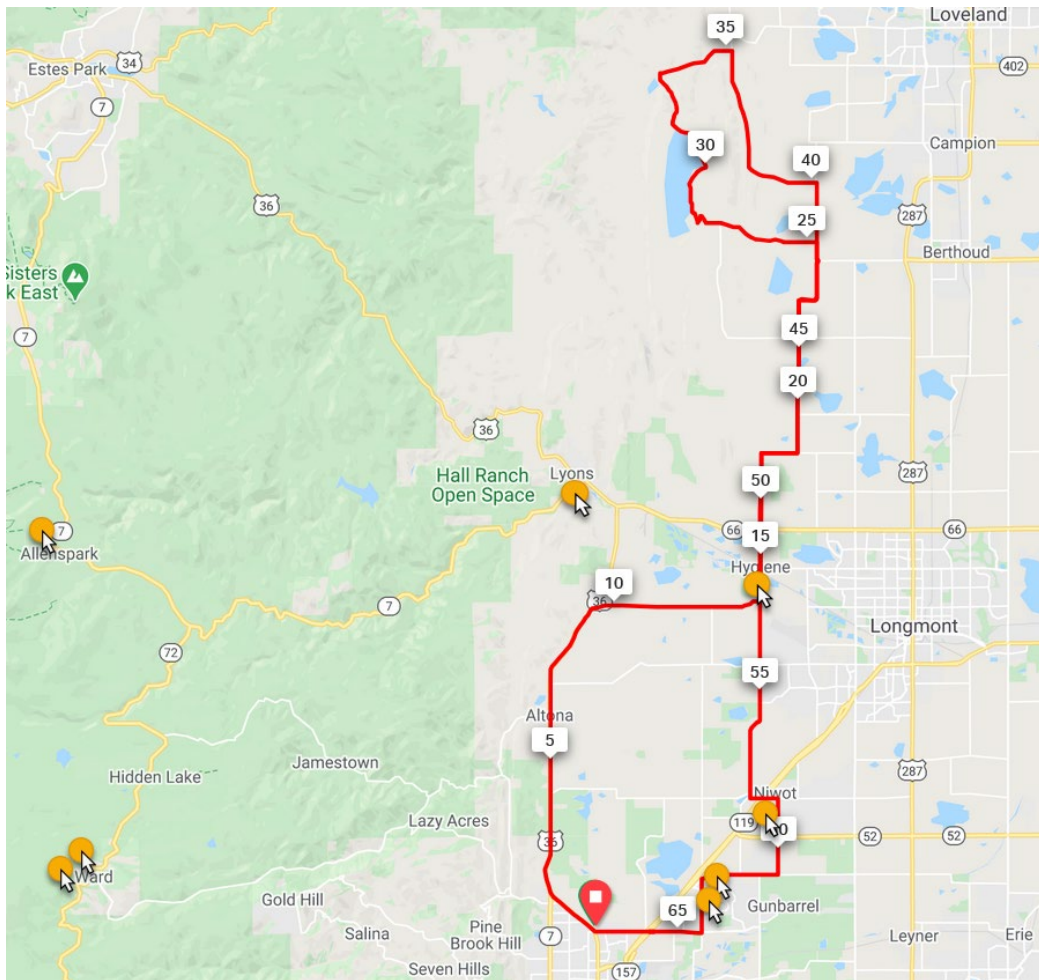

Do-it-Yourself Virtual Foothills 35-50-70-100

Do-it-yourself Foothills 35: At mile 15 on the map, turn around at Hygiene and go south on 75th St.

Do-it-yourself Foothills 50: At mile 24 on the map, turn around at the intersection of CR 23 and CR 8, and return south on CR 22 and return to Boulder via Hygiene, Niwot, and Gunbarrel.

Do-it-yourself Foothills 70: Follow the mapped course around Carter Lake and return to Boulder via Hygiene, Niwot, and Gunbarrel.

Do-it-yourself Foothills 100: Follow the mapped course around Carter Lake to Boulder via Hygiene, Niwot, and Gunbarrel. At mile 67 on the map at the intersection of Jay Rd and US 36, proceed back to Hygiene and return to Boulder.

Pit stop locations (details on back)