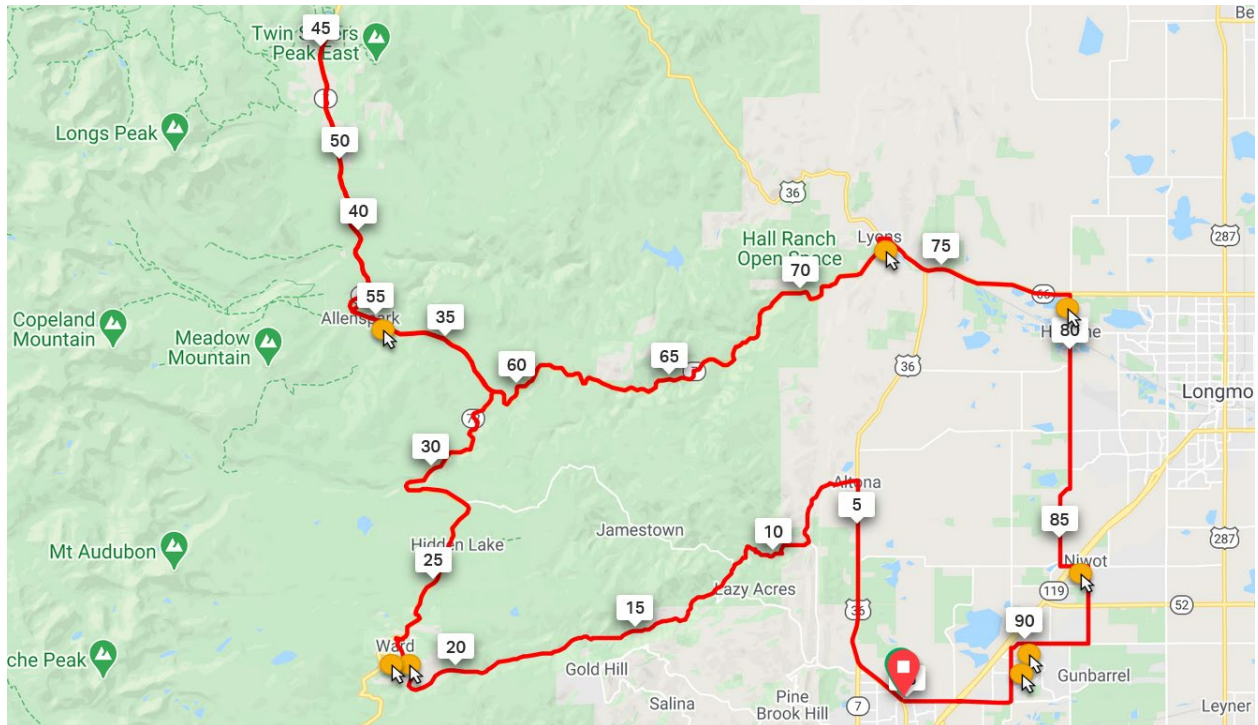

# Do-it-Yourself Virtual Epic and Epic 75 Route Map

**Do-it-yourself Epic 75:** At mile 33 on the map at the intersection of CO 72 with CO 7, turn right onto CO 7 to proceed down St. Vrain Canyon to Lyons.

**Do-it-yourself Epic:** At mile 33 on the map at the intersection of CO 72 with CO 7, turn left onto CO 7 and go north past Allenspark and Meeker to the turnaround at Lily Lake. Then proceed south on CO 7 back to the CO 72 intersection to rejoin the Epic 75 route down St. Vrain Canyon to Lyons.

 Pit stop locations (details on back)