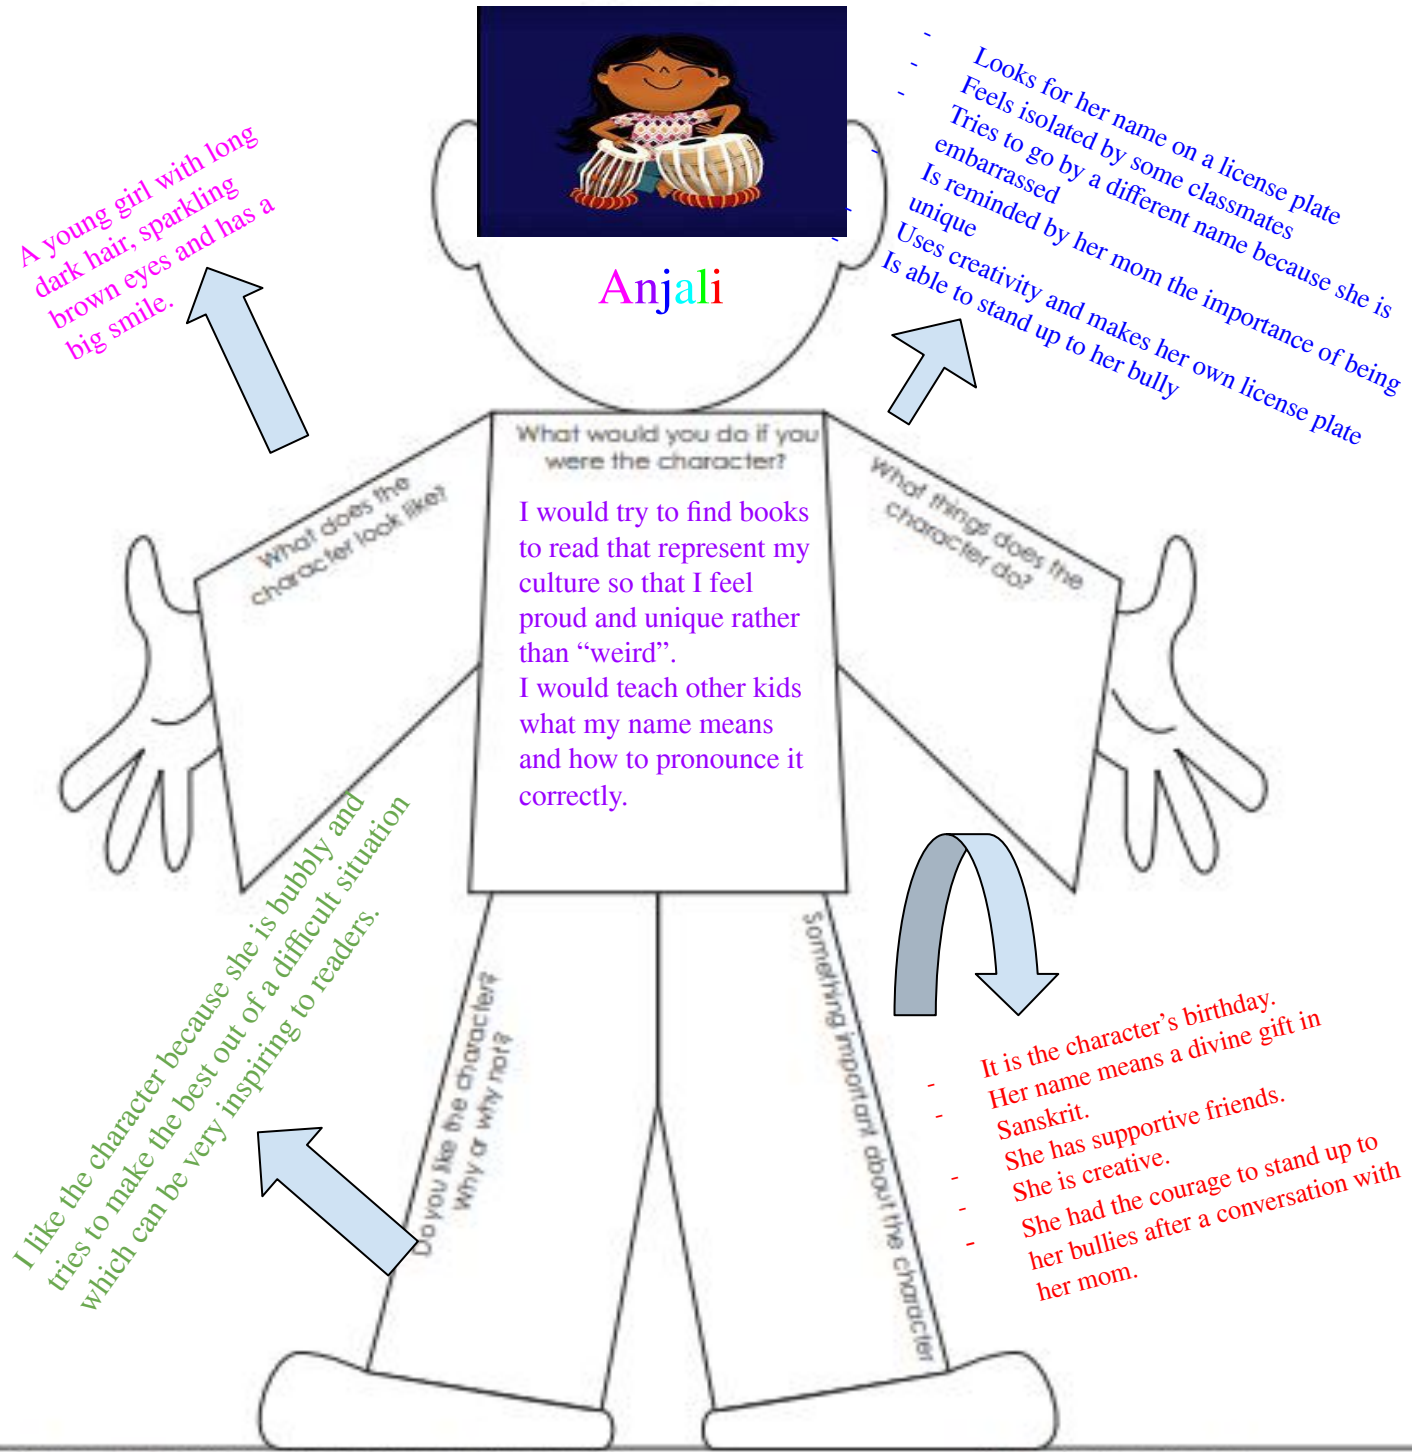

Name \_\_\_\_\_

Character Consideration

C.001

Title: \_\_\_\_\_ Author: \_\_\_\_\_

Name \_\_\_\_\_

Character Consideration

C.001

Title: Always Anjali Author: Sheetal Sheth

[Character Guide] developed by [Payton Paplow and Natalia Olszewska] for CU Boulder's Children's Book Festival 2023, Open Education Resource, Creative Commons. Available at [colorado.edu/event/bookfest](https://colorado.edu/event/bookfest)