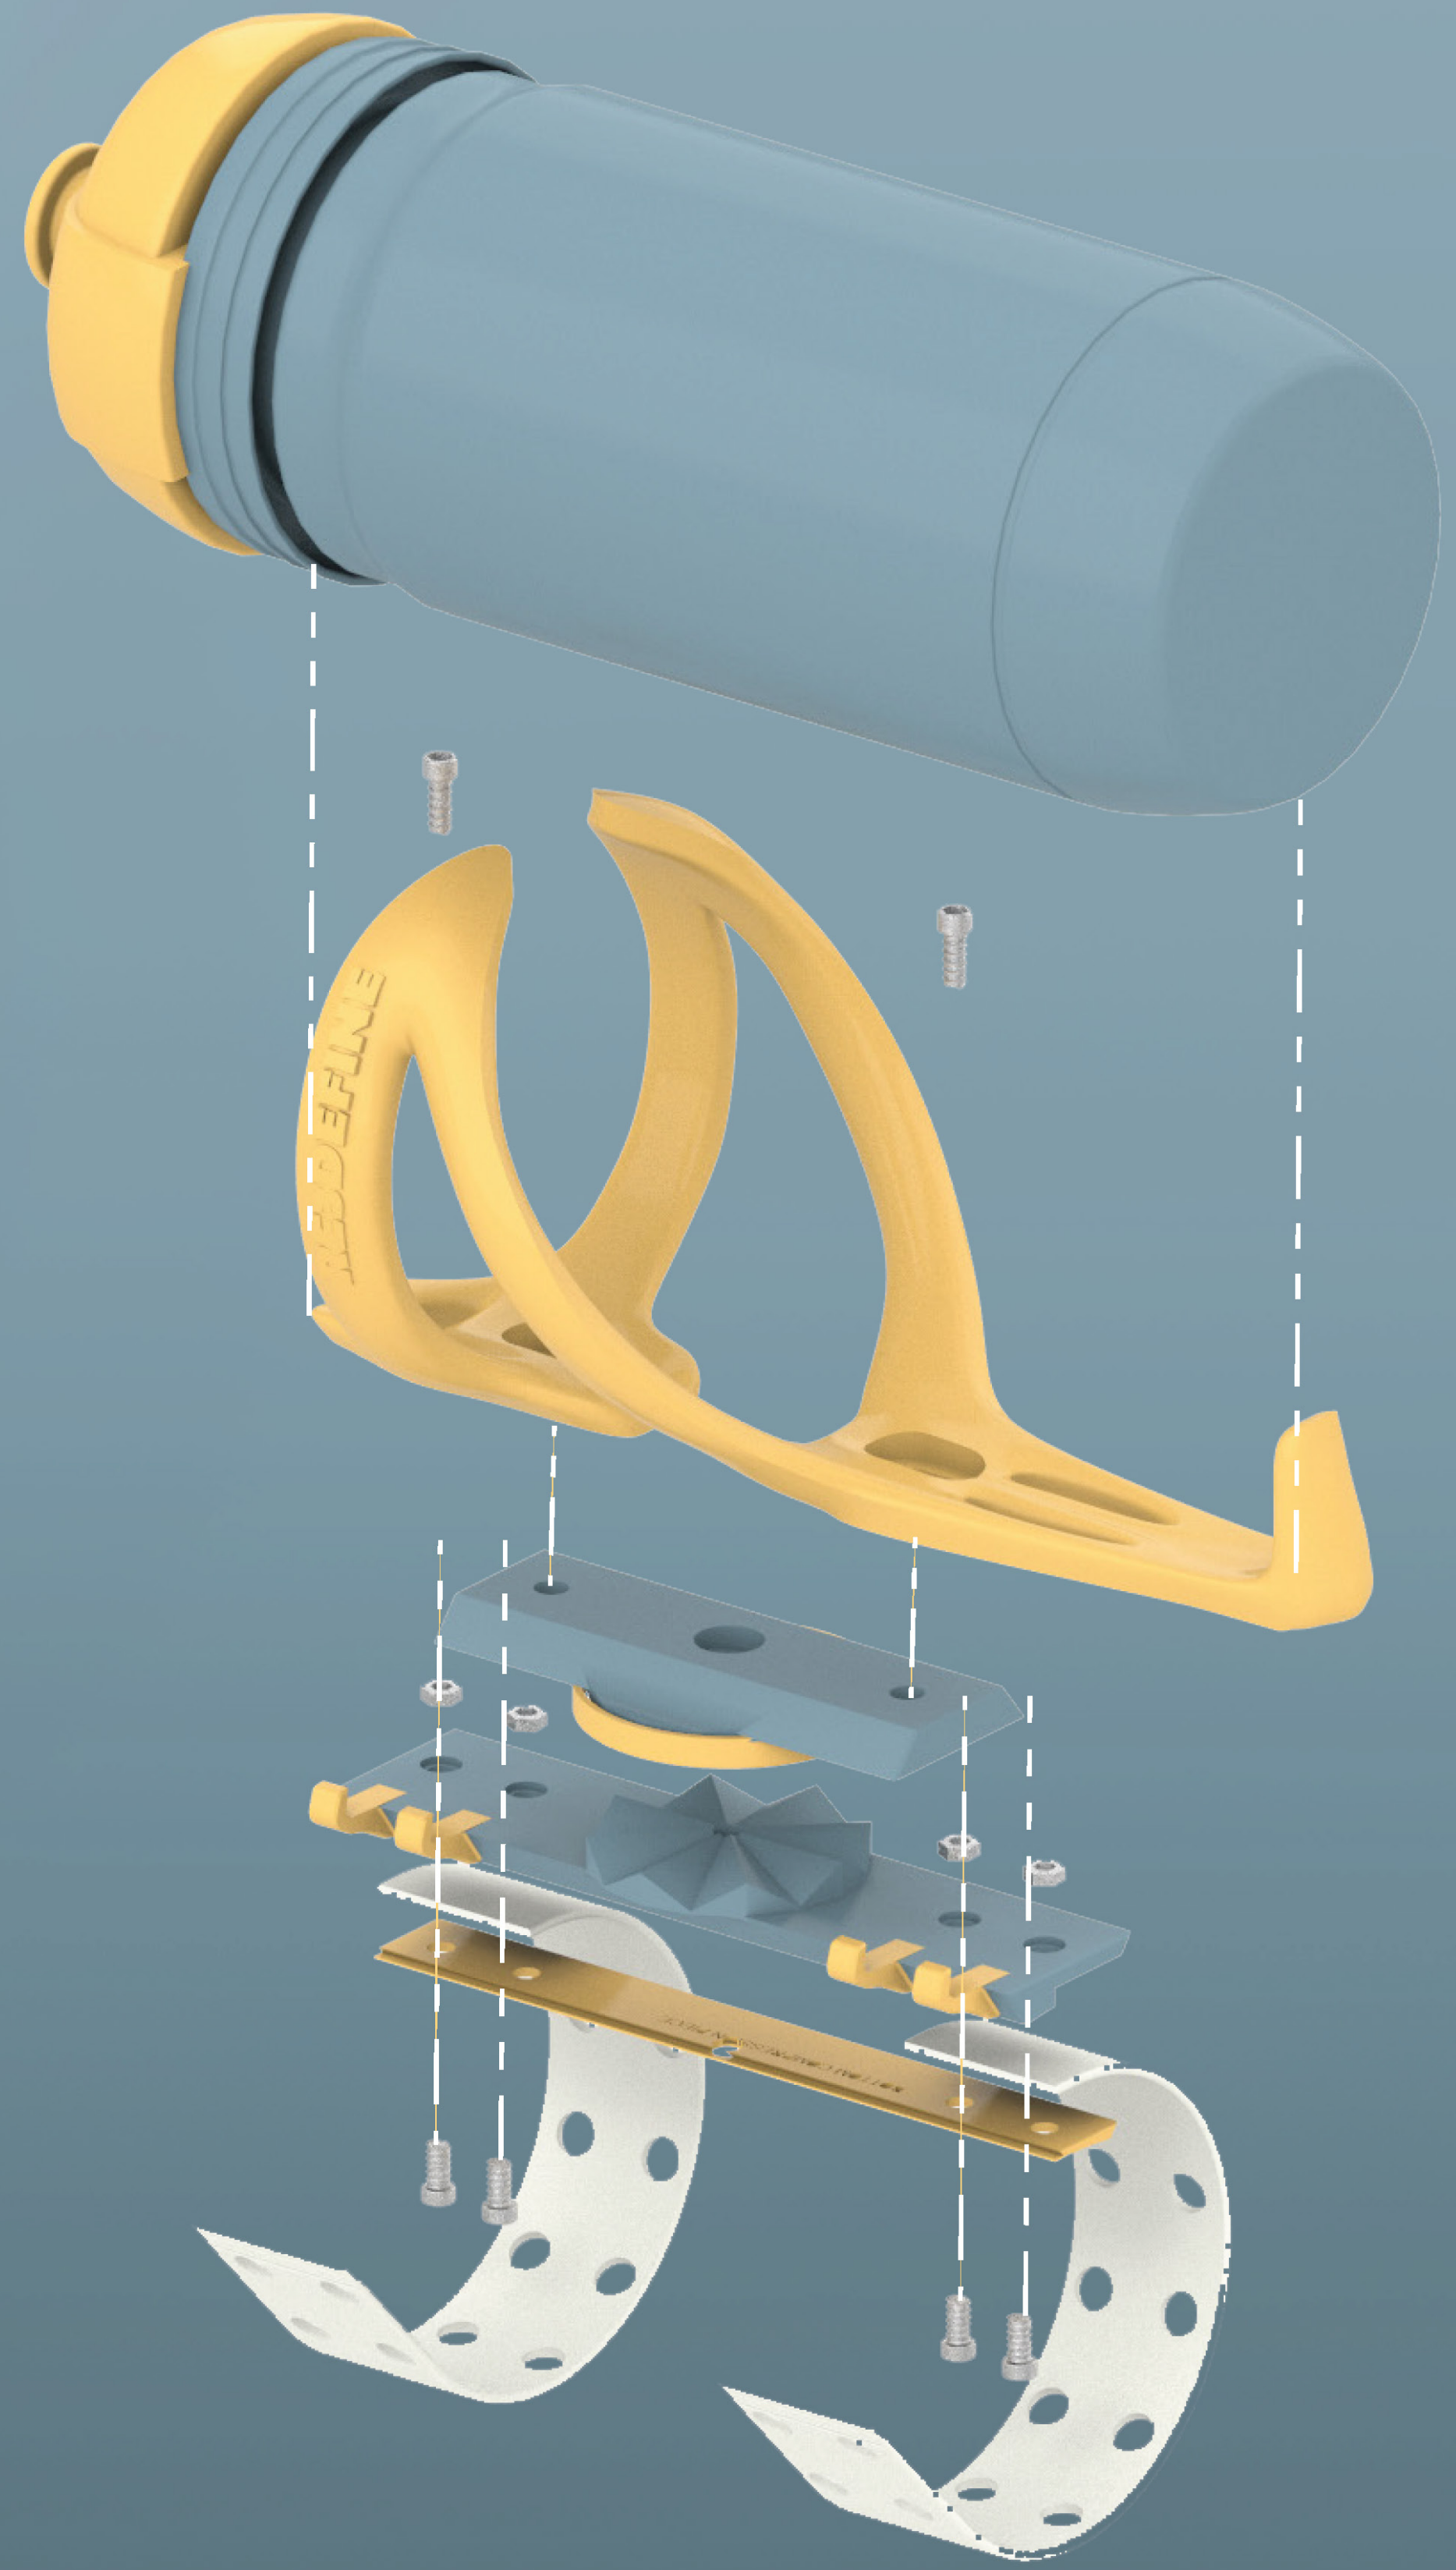

TOP VIEW

SIDE VIEW

EXPLODED PERSPECTIVE

## PROFILE

Lower body immobility  
 Uses a Hand cycle  
 Enjoys the outdoors

## PROBLEM

How might someone with lower body immobility carry a water bottle while hand cycling?

## MATERIALS

- ALUMINUM BODY
- RUBBER STRAPS
- ELASTIC CORD
- X2 5MM NUTS
- X2 5MM HEX BOLTS
- x4 3MM NUTS
- X4 3MM HEX BOLTS

TOROID mounted on a hand cycle