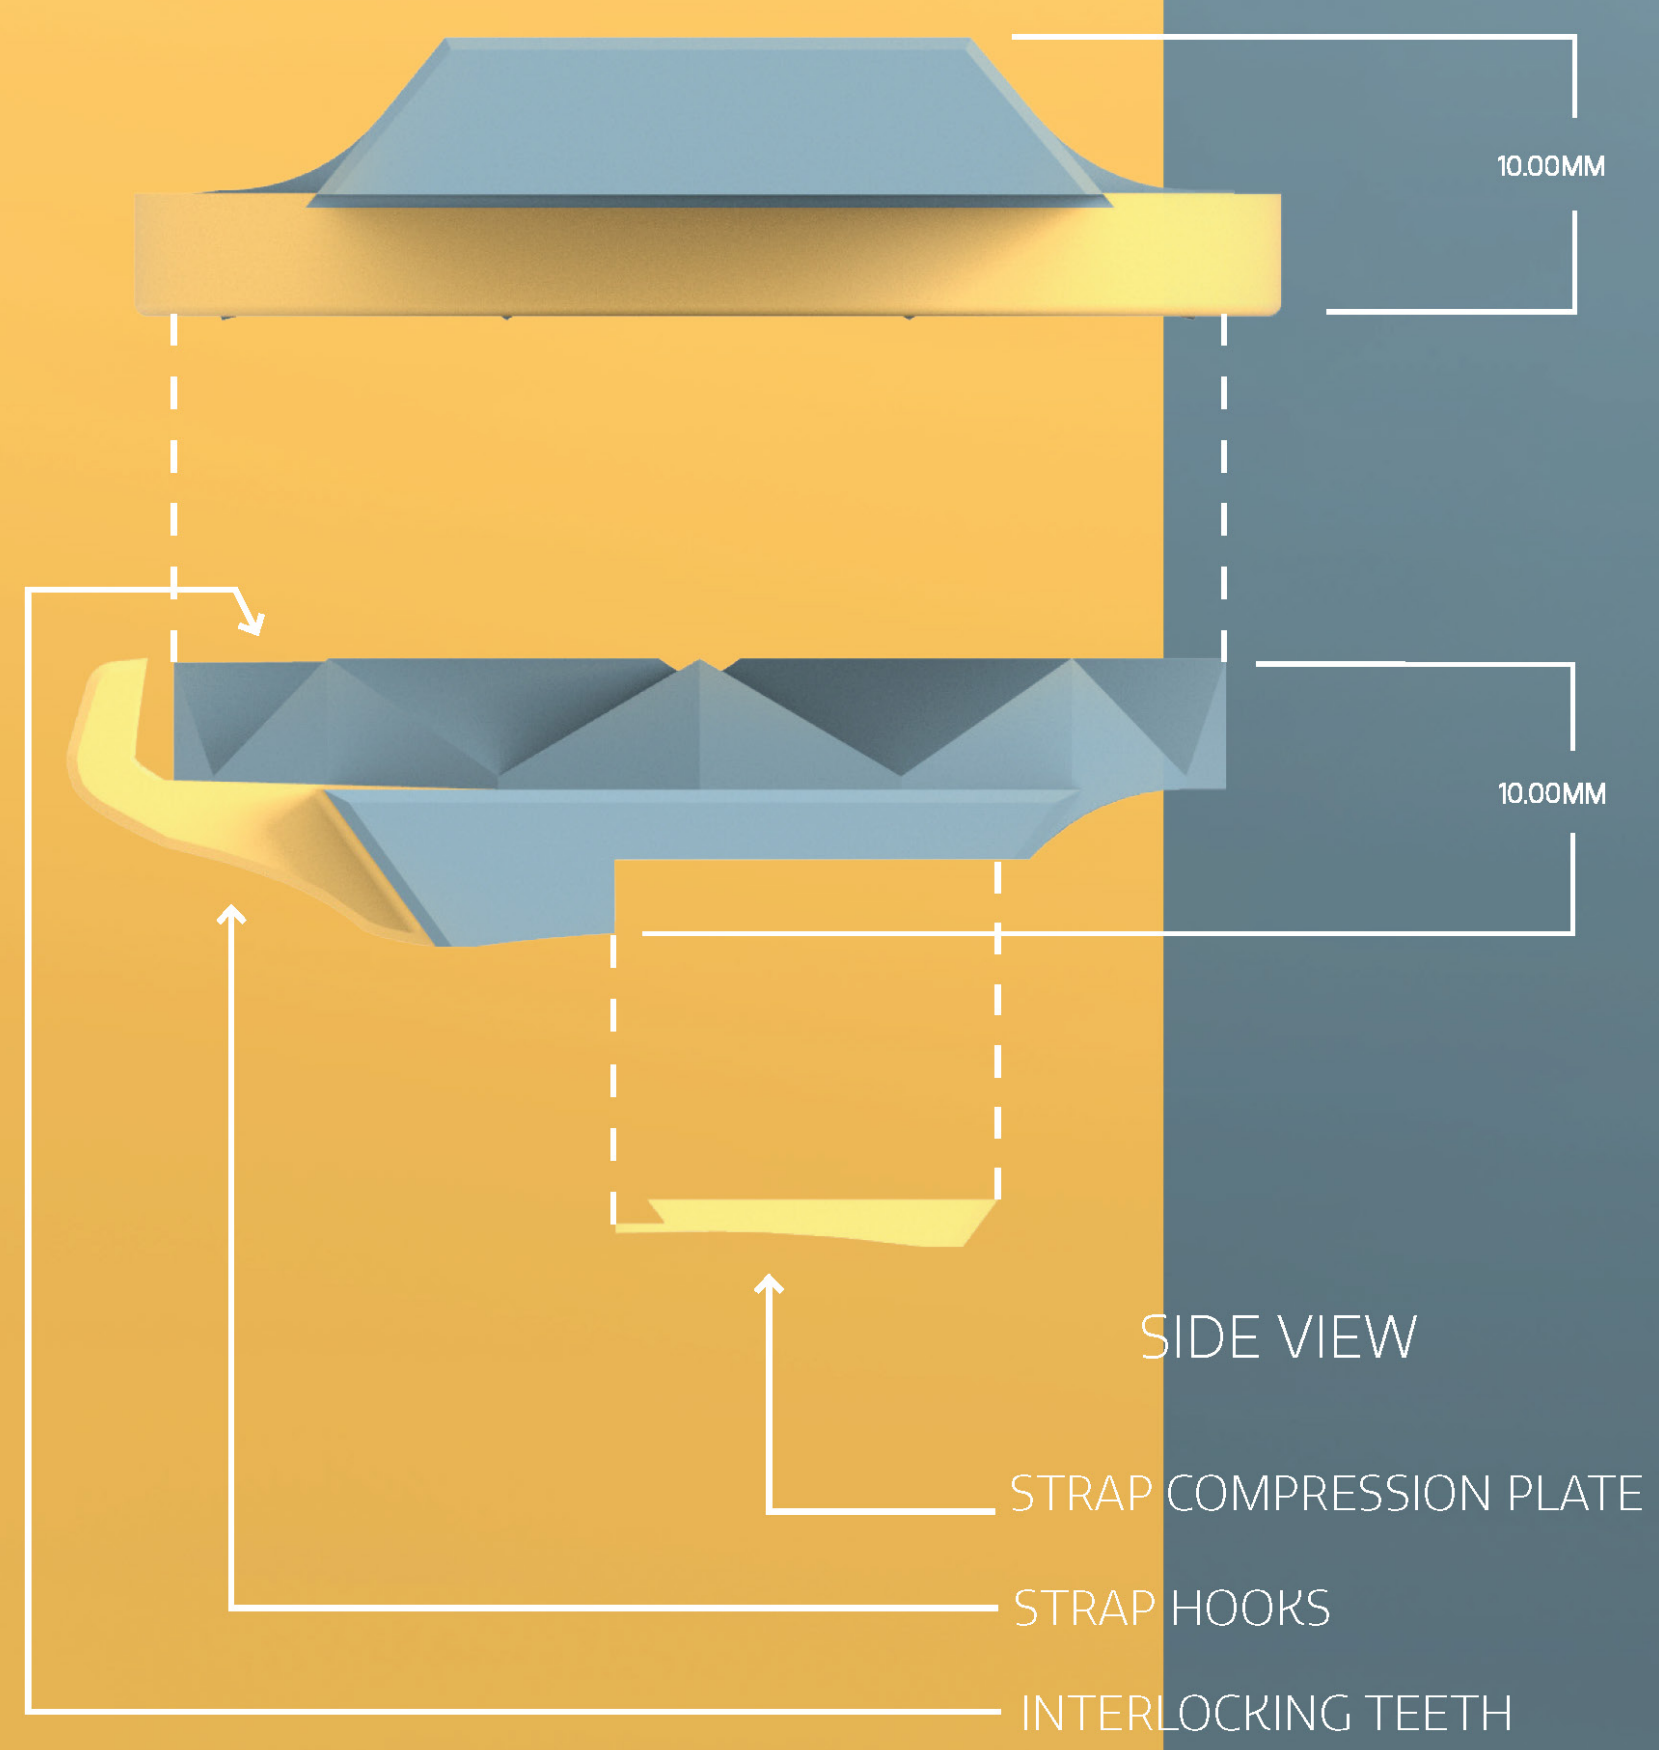

TOP VIEW

SIDE VIEW

EXPLODED PERSPECTIVE

## PROFILE

Lower body immobility  
 Uses a Hand cycle  
 Enjoys the outdoors

## PROBLEM

How might someone with lower body immobility carry a water bottle while hand cycling?

## MATERIALS

- ALUMINUM BODY
- RUBBER STRAPS
- ELASTIC CORD
- X2 5MM NUTS
- X2 5MM HEX BOLTS
- x4 3MM NUTS
- X4 3MM HEX BOLTS

TOROID mounted on a hand cycle