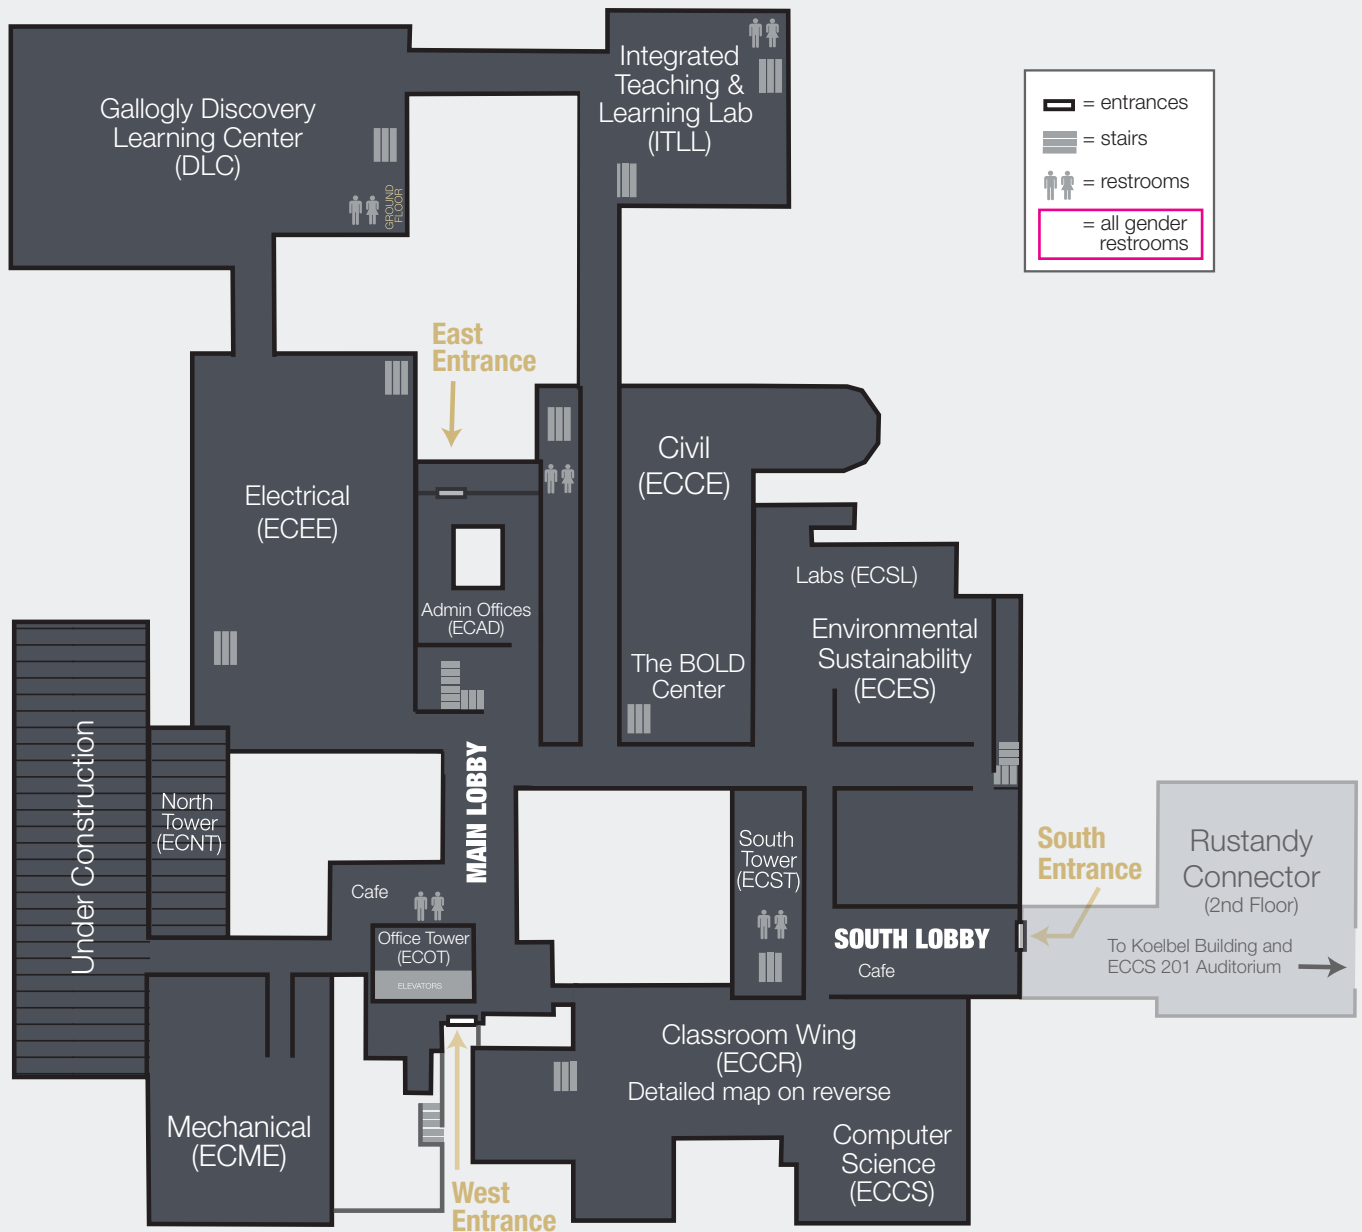

ENGINEERING CENTER MAP

303-492-5071 | colorado.edu/engineeringengineering

Join us for guided tours
weekdays at 12:30 p.m. in
the Engineering Center Lobby.

Engineering Center Classroom (ECCR) Wing

Directions to East Campus

Bus: Walk to one of the BUFF BUS stops along Colorado Ave. – near the Math Building or between Regent Dr. and 28th St. Catch the Buff Bus STAMPEDE route. For JSCBB, get off at the Colorado Ave. & 30th stop and cross the street, or remain on the bus until the last stop on Innovation Dr. For the Aerospace Building, get off at the first stop after the bus turns onto Discovery Dr.

Walking: Cross Regent Dr. at the pedestrian crosswalk, heading east. If you go straight, with the parking lot to your left, you will be able to cross under 28th St. using a pedestrian tunnel. Head left after the tunnel up to Colorado Ave. The JSCBB will be on the left side of the street shortly after 30th St. The Aerospace Building is northeast of JSCBB, on Discovery Dr.