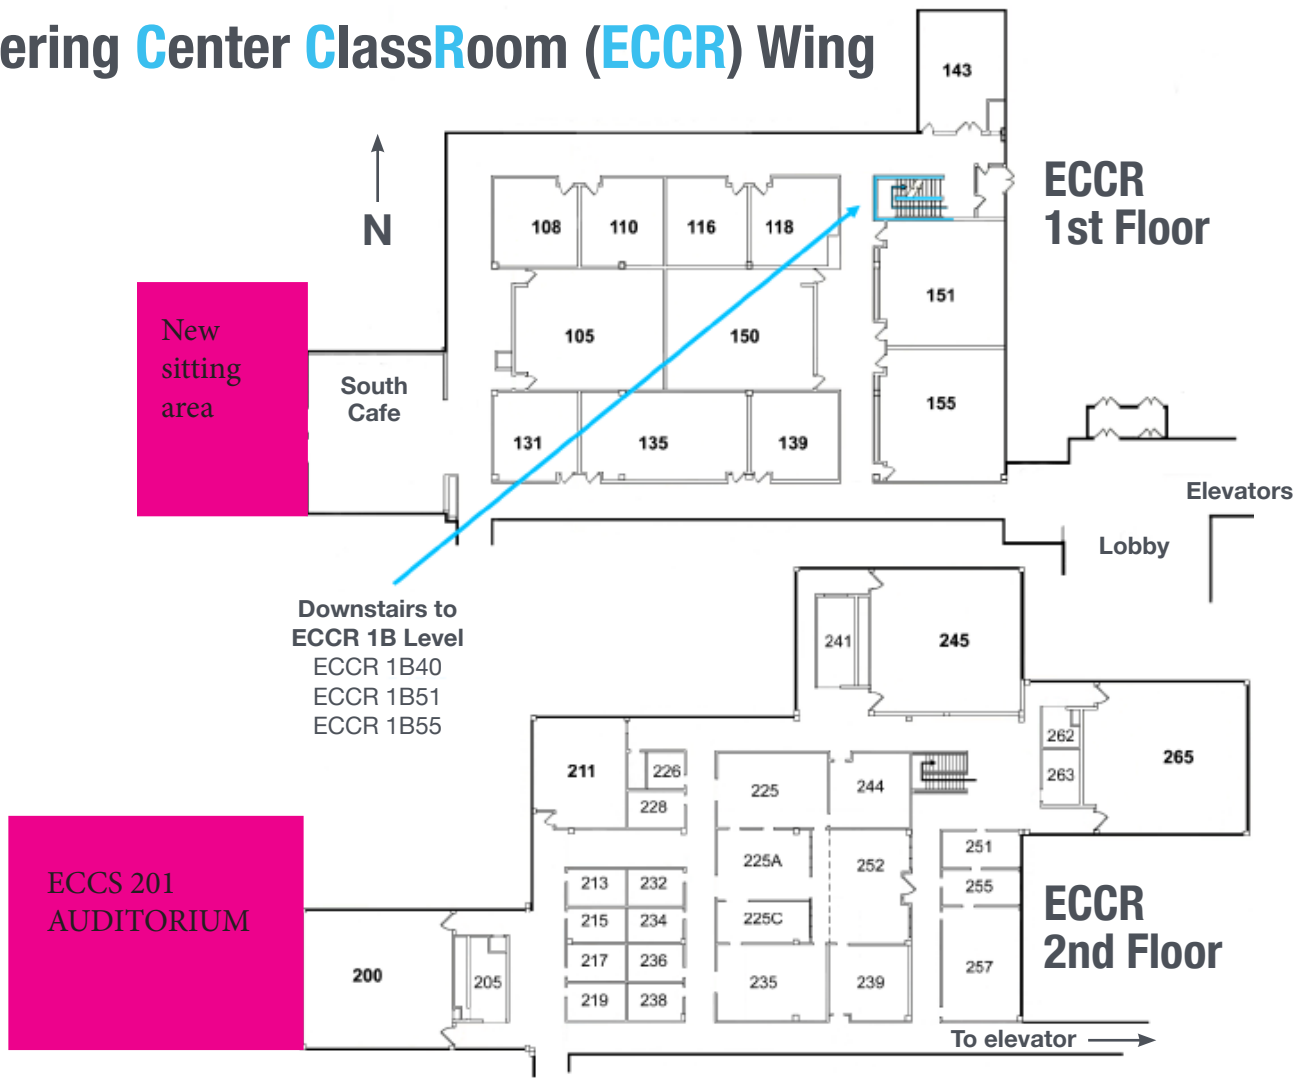

ENGINEERING CENTER MAP

303-492-5071 | colorado.edu/engineeringengineering

Join us for guided tours
weekdays at 12:30 p.m. in
the Engineering Center Lobby.

Engineering Center Classroom (ECCR) Wing

Directions to East Campus

Bus: Walk to one of the BUFF BUS stops along Colorado Ave. – near the Math Building or between Regent Dr. and 28th St. Catch the Buff Bus STAMPEDE route. For JSCBB, get off at the Colorado Ave. & 30th stop and cross the street, or remain on the bus until the last stop on Innovation Dr. For the Aerospace Building, get off at the first stop after the bus turns onto Discovery Dr.

Walking: Cross Regent Dr. at the pedestrian crosswalk, heading east. If you go straight, with the parking lot to your left, you will be able to cross under 28th St. using a pedestrian tunnel. Head left after the tunnel up to Colorado Ave. The JSCBB will be on the left side of the street shortly after 30th St. The Aerospace Building is northeast of JSCBB, on Discovery Dr.