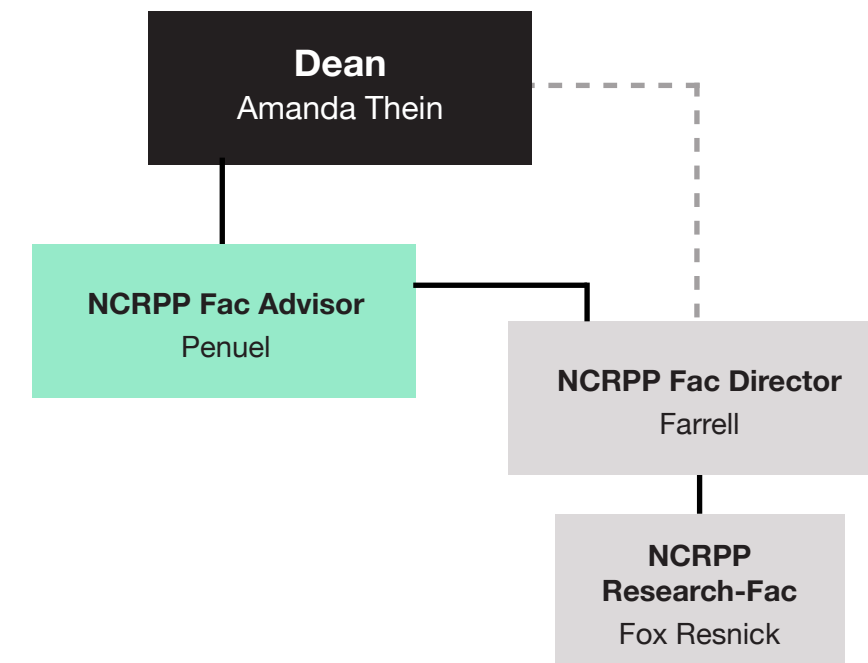

School of Education Organizational Chart

Last updated March 2026

- Direct Report
- - - Coordination
- Faculty direct reports to the Dean
- Staff direct reports to the Dean

School of Education Organizational Chart

Last updated March 2026

- Direct Report
- - - - Coordination
- Faculty direct reports to the Dean
- Staff diodirect reports to the Dean

BUENO Center for Multicultural Education

School of Education Organizational Chart

- Direct Report
- - - Coordination
- Faculty direct reports to the Dean
- Staff diodirect reports to the Dean

The National Center for Research in Policy and Practice (NCRPP)

Peer Physics

Last updated March 2026