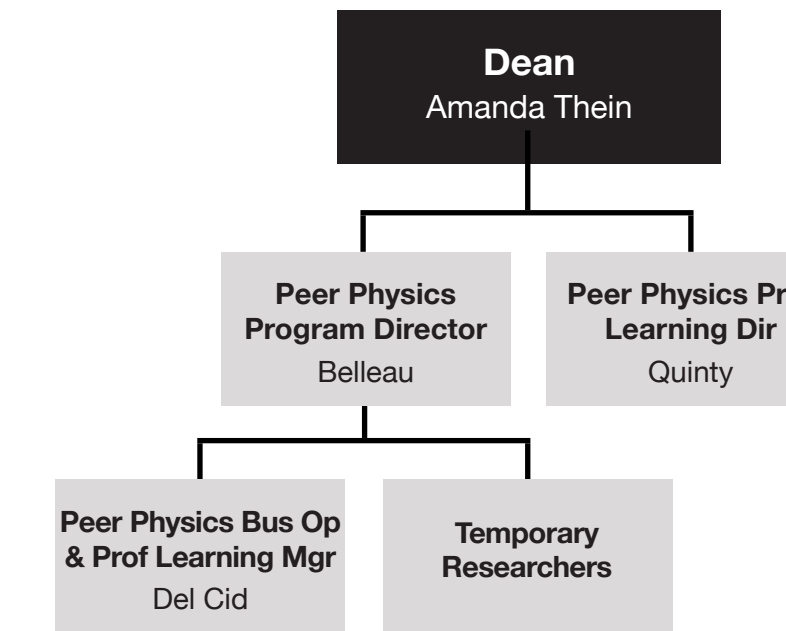

School of Education Organizational Chart

Last updated March 2026

- Direct Report
- - - Coordination
- Faculty direct reports to the Dean
- Staff direct reports to the Dean

School of Education Organizational Chart

Last updated March 2026

- Direct Report
- - - - Coordination
- Faculty direct reports to the Dean
- Staff diodirect reports to the Dean

BUENO Center for Multicultural Education

School of Education Organizational Chart

- Direct Report
- - - Coordination
- Faculty direct reports to the Dean
- Staff diodirect reports to the Dean

The National Center for Research in Policy and Practice (NCRPP)

Peer Physics

Last updated March 2026