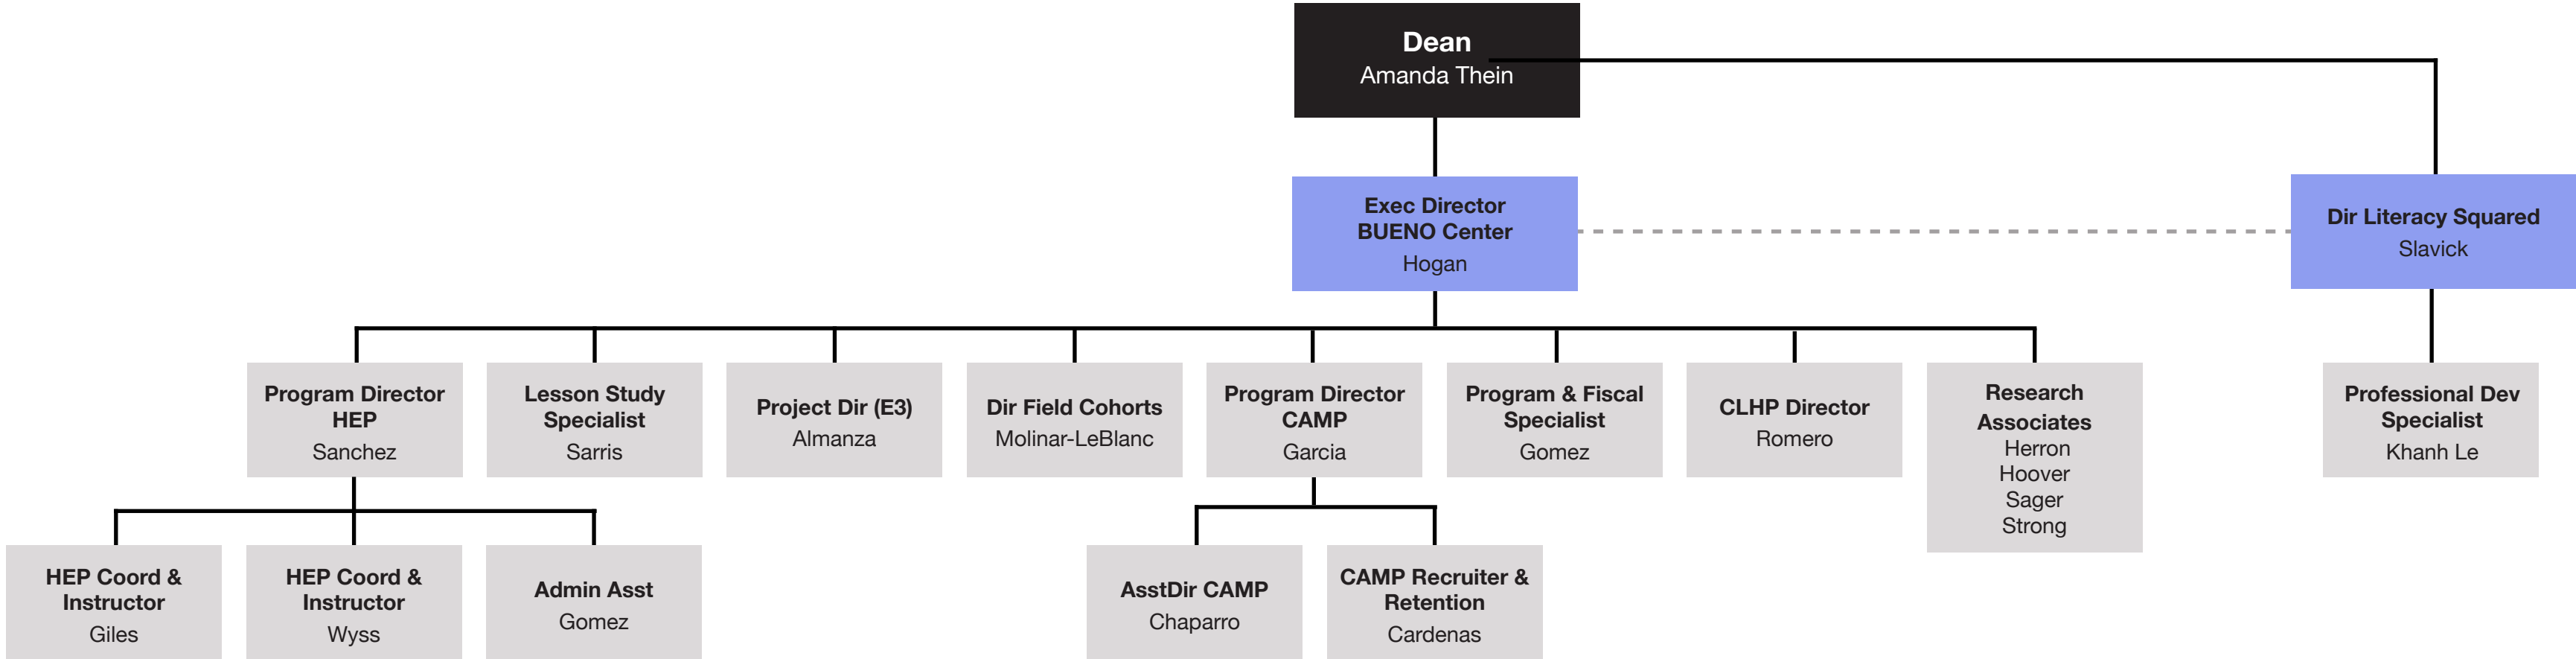

School of Education Organizational Chart

Last updated March 2026

- Direct Report
- - - Coordination
- Faculty direct reports to the Dean
- Staff direct reports to the Dean

School of Education Organizational Chart

Last updated March 2026

- Direct Report
- - - - Coordination
- Faculty direct reports to the Dean
- Staff diodirect reports to the Dean

BUENO Center for Multicultural Education

School of Education Organizational Chart

- Direct Report
- - - Coordination
- Faculty direct reports to the Dean
- Staff diodirect reports to the Dean

The National Center for Research in Policy and Practice (NCRPP)

Peer Physics

Last updated March 2026