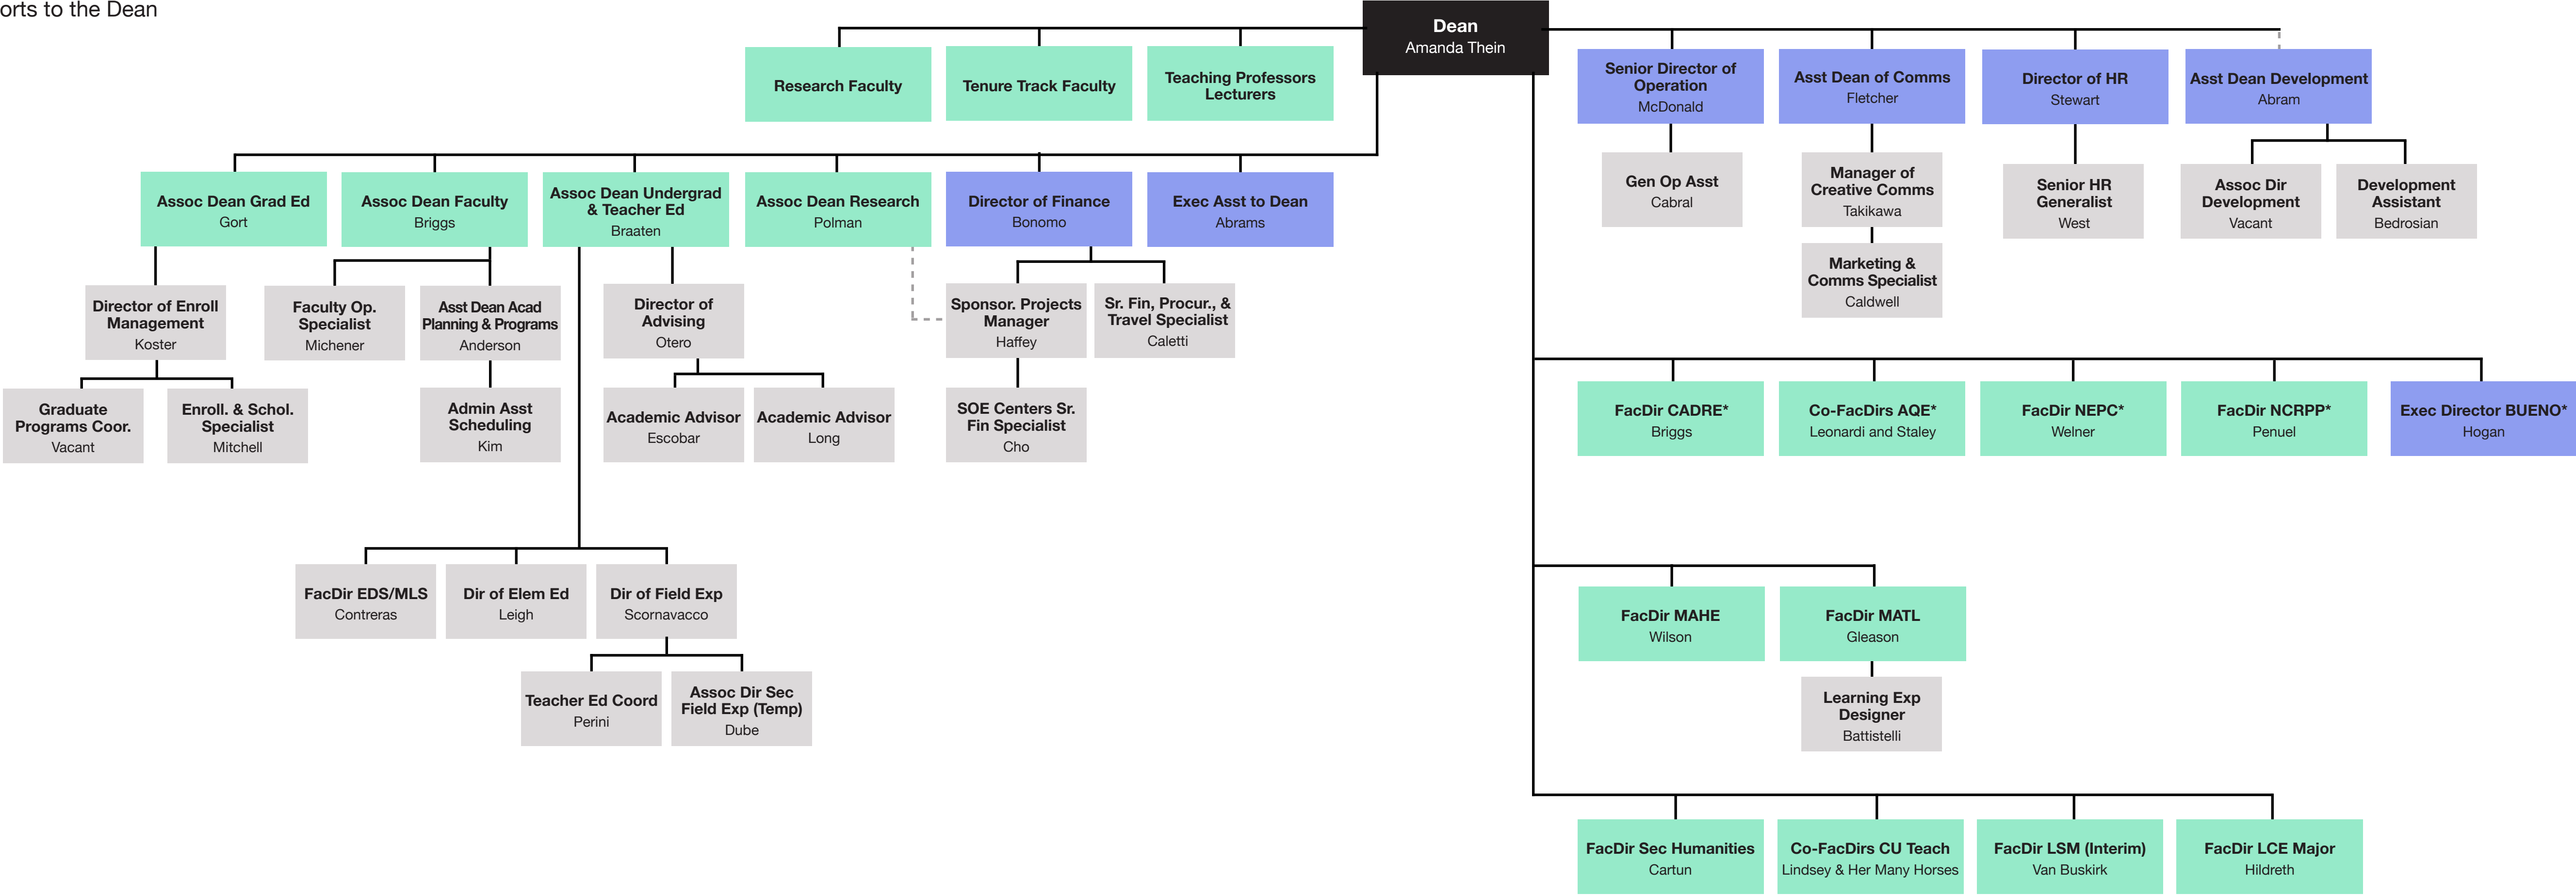

School of Education Organizational Chart

Last updated March 2026

- Direct Report
- - - Coordination
- Faculty direct reports to the Dean
- Staff direct reports to the Dean

School of Education Organizational Chart

Last updated March 2026

- Direct Report
- - - - Coordination
- Faculty direct reports to the Dean
- Staff diodirect reports to the Dean

BUENO Center for Multicultural Education

School of Education Organizational Chart

- Direct Report
- - - Coordination
- Faculty direct reports to the Dean
- Staff diodirect reports to the Dean

The National Center for Research in Policy and Practice (NCRPP)

Peer Physics

Last updated March 2026

Center for Assessment, Design, Research and Evaluation (CADRE)

A Queer Endeavor (AQE)

National Education Policy Center (NEPC)