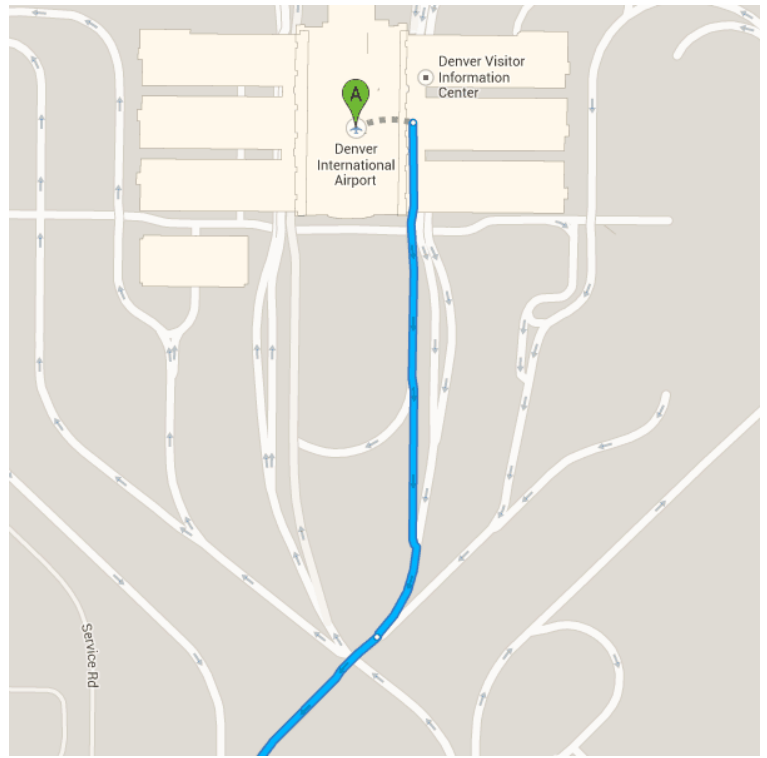

Directions from Denver International Airport to Charter Sports Lion Square Lodge

Drive 120 mi, 1 h 59 min

Denver International Airport
8500 Peña Blvd, Denver, CO 80249

Get on Peña Blvd

0.7 mi / 2 min

1. Head south

0.5 mi

2. Take the ramp onto Peña Blvd

0.2 mi

Follow I-70 W to Vail. Take exit 176 from I-70 W

119 mi / 1 h 54 min

3. Merge onto Peña Blvd

11.1 mi

4. Merge onto I-70 W

107 mi

5. Take exit 176 toward Vail

0.2 mi

Take S Frontage Rd W to Lionshead Pl

6. Slight **right** toward **Vail Rd**

79 ft

7. Take the 1st **left** toward **Vail Rd**

66 ft

8. Take the 1st **left** toward **Vail Rd**

75 ft

9. Turn **right** onto **Vail Rd**

338 ft

10. At the traffic circle, take the 1st exit onto **S Frontage Rd W**

0.7 mi

11. Turn **left** onto **W Lionshead Cir**