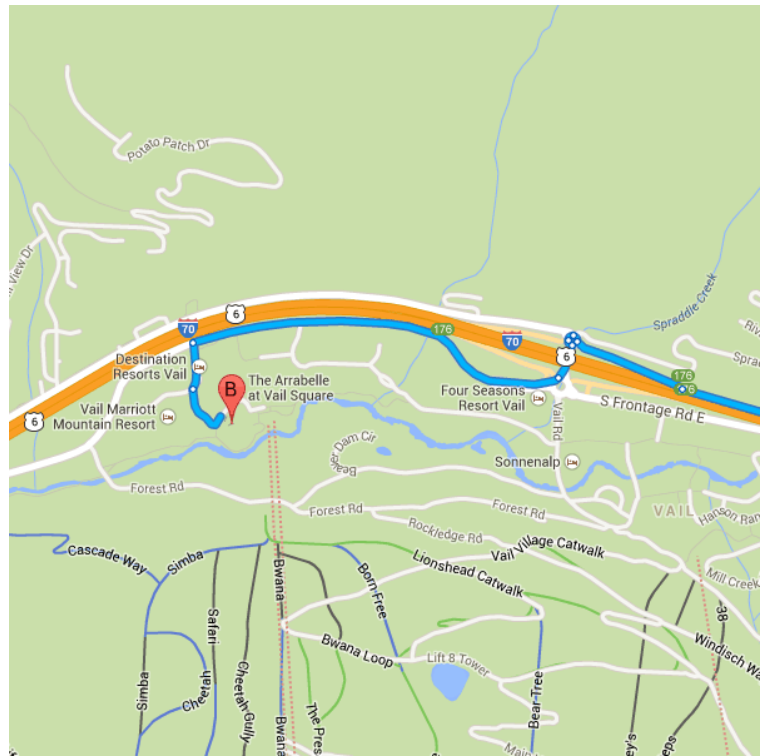

0.5 mi

2. Take the ramp onto Peña Blvd

0.2 mi

Follow I-70 W to Vail. Take exit 176 from I-70 W

119 mi / 1 h 54 min

3. Merge onto Peña Blvd

11.1 mi

4. Merge onto I-70 W

107 mi

5. Take exit 176 toward Vail

0.2 mi

Take S Frontage Rd W to Lionshead Pl

6. Slight **right** toward **Vail Rd**

79 ft

7. Take the 1st **left** toward **Vail Rd**

66 ft

8. Take the 1st **left** toward **Vail Rd**

75 ft

9. Turn **right** onto **Vail Rd**

338 ft

10. At the traffic circle, take the 1st exit onto **S Frontage Rd W**

0.7 mi

11. Turn **left** onto **W Lionshead Cir**

459 ft

12. Slight **left** onto **Lionshead Pl**

 Destination will be on the right

0.1 mi

Charter Sports Lion Square Lodge
660 Lionshead Pl, Vail, CO 81657

These directions are for planning purposes only. You may find that construction projects, traffic, weather, or other events may cause conditions to differ from the map results, and you should plan your route accordingly. You must obey all signs or notices regarding your route.