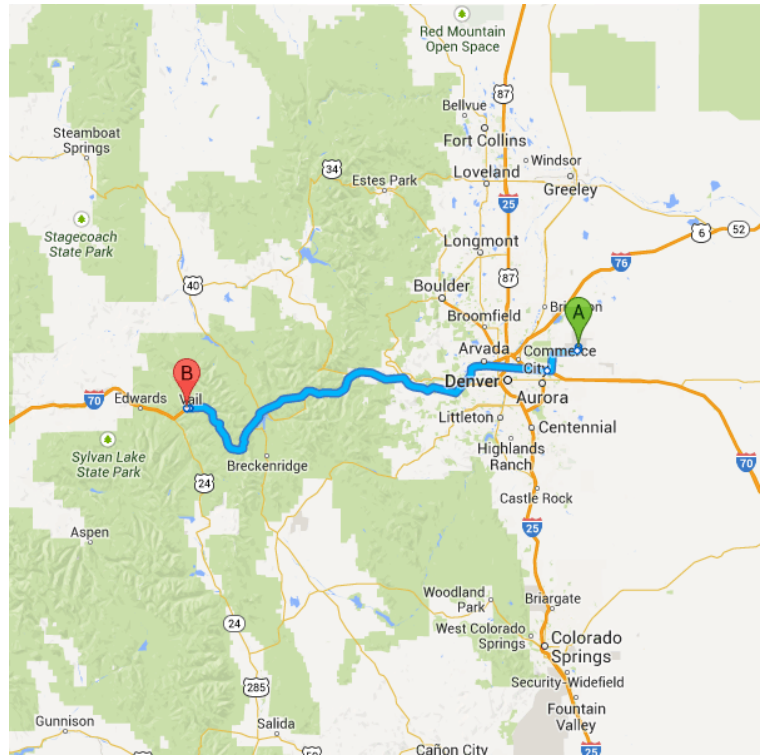

Directions from Denver International Airport to Charter Sports Lion Square Lodge

Drive 120 mi, 1 h 59 min

Denver International Airport
8500 Peña Blvd, Denver, CO 80249

Get on Peña Blvd

0.7 mi / 2 min

1. Head south

0.5 mi

2. Take the ramp onto Peña Blvd

0.2 mi

Follow I-70 W to Vail. Take exit 176 from I-70 W

119 mi / 1 h 54 min

3. Merge onto Peña Blvd

11.1 mi

4. Merge onto I-70 W

107 mi

5. Take exit 176 toward Vail

0.2 mi

Take S Frontage Rd W to Lionshead Pl

6. Slight **right** toward **Vail Rd**

79 ft

7. Take the 1st **left** toward **Vail Rd**

66 ft

8. Take the 1st **left** toward **Vail Rd**

75 ft

9. Turn **right** onto **Vail Rd**

338 ft

10. At the traffic circle, take the 1st exit onto **S Frontage Rd W**

0.7 mi

11. Turn **left** onto **W Lionshead Cir**