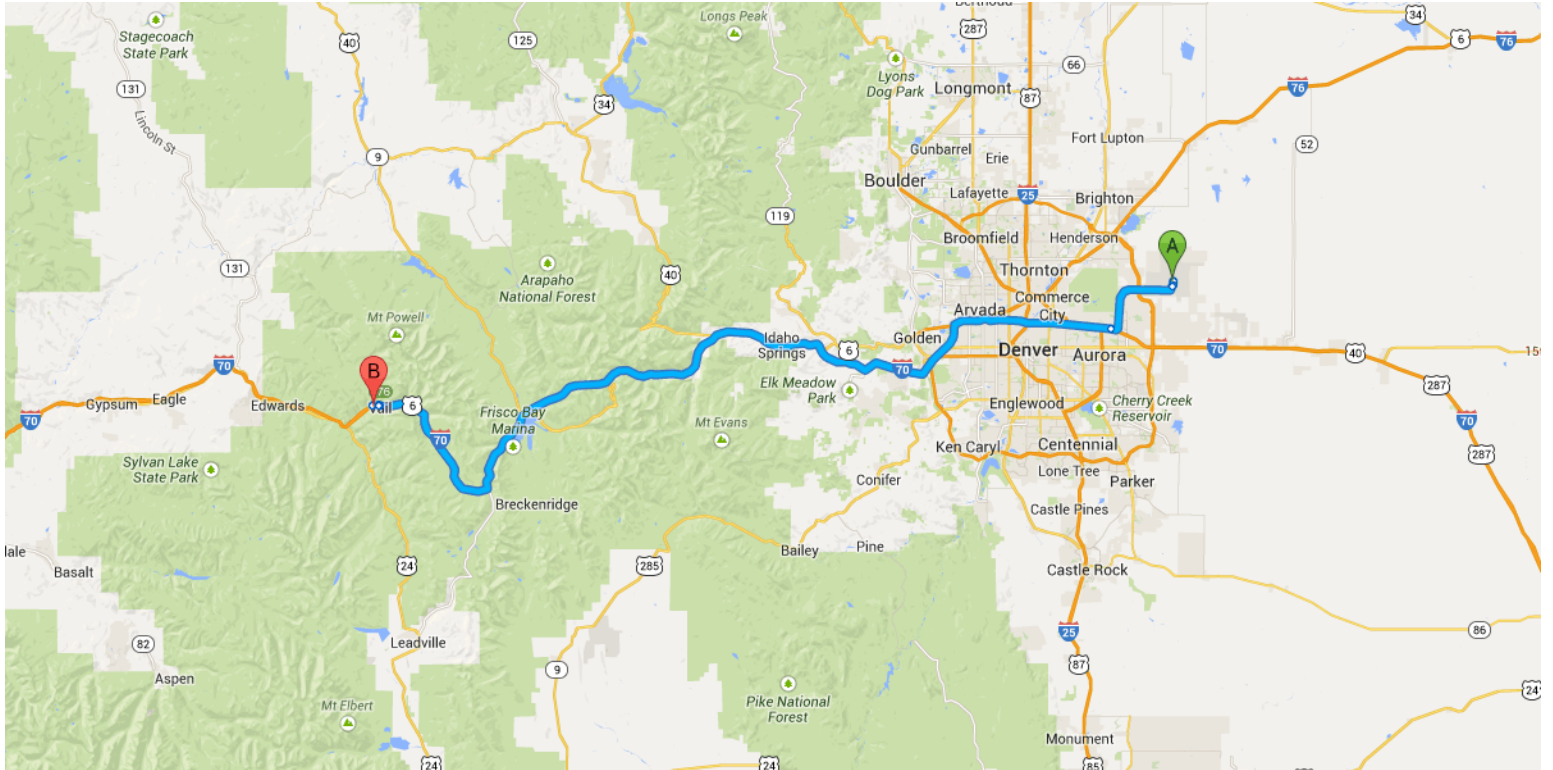

Directions from Denver International Airport to Charter Sports Lion Square Lodge

Drive 120 mi, 1 h 59 min

Denver International Airport
8500 Peña Blvd, Denver, CO 80249

Get on Peña Blvd

0.7 mi / 2 min

1. Head south

0.5 mi

2. Take the ramp onto Peña Blvd

0.2 mi

Follow I-70 W to Vail. Take exit 176 from I-70 W

119 mi / 1 h 54 min

3. Merge onto Peña Blvd

11.1 mi

4. Merge onto I-70 W

107 mi

5. Take exit 176 toward Vail

0.2 mi

Take S Frontage Rd W to Lionshead Pl

6. Slight **right** toward **Vail Rd**

79 ft

7. Take the 1st **left** toward **Vail Rd**

66 ft

8. Take the 1st **left** toward **Vail Rd**

75 ft

9. Turn **right** onto **Vail Rd**

338 ft

10. At the traffic circle, take the 1st exit onto **S Frontage Rd W**

0.7 mi

11. Turn **left** onto **W Lionshead Cir**