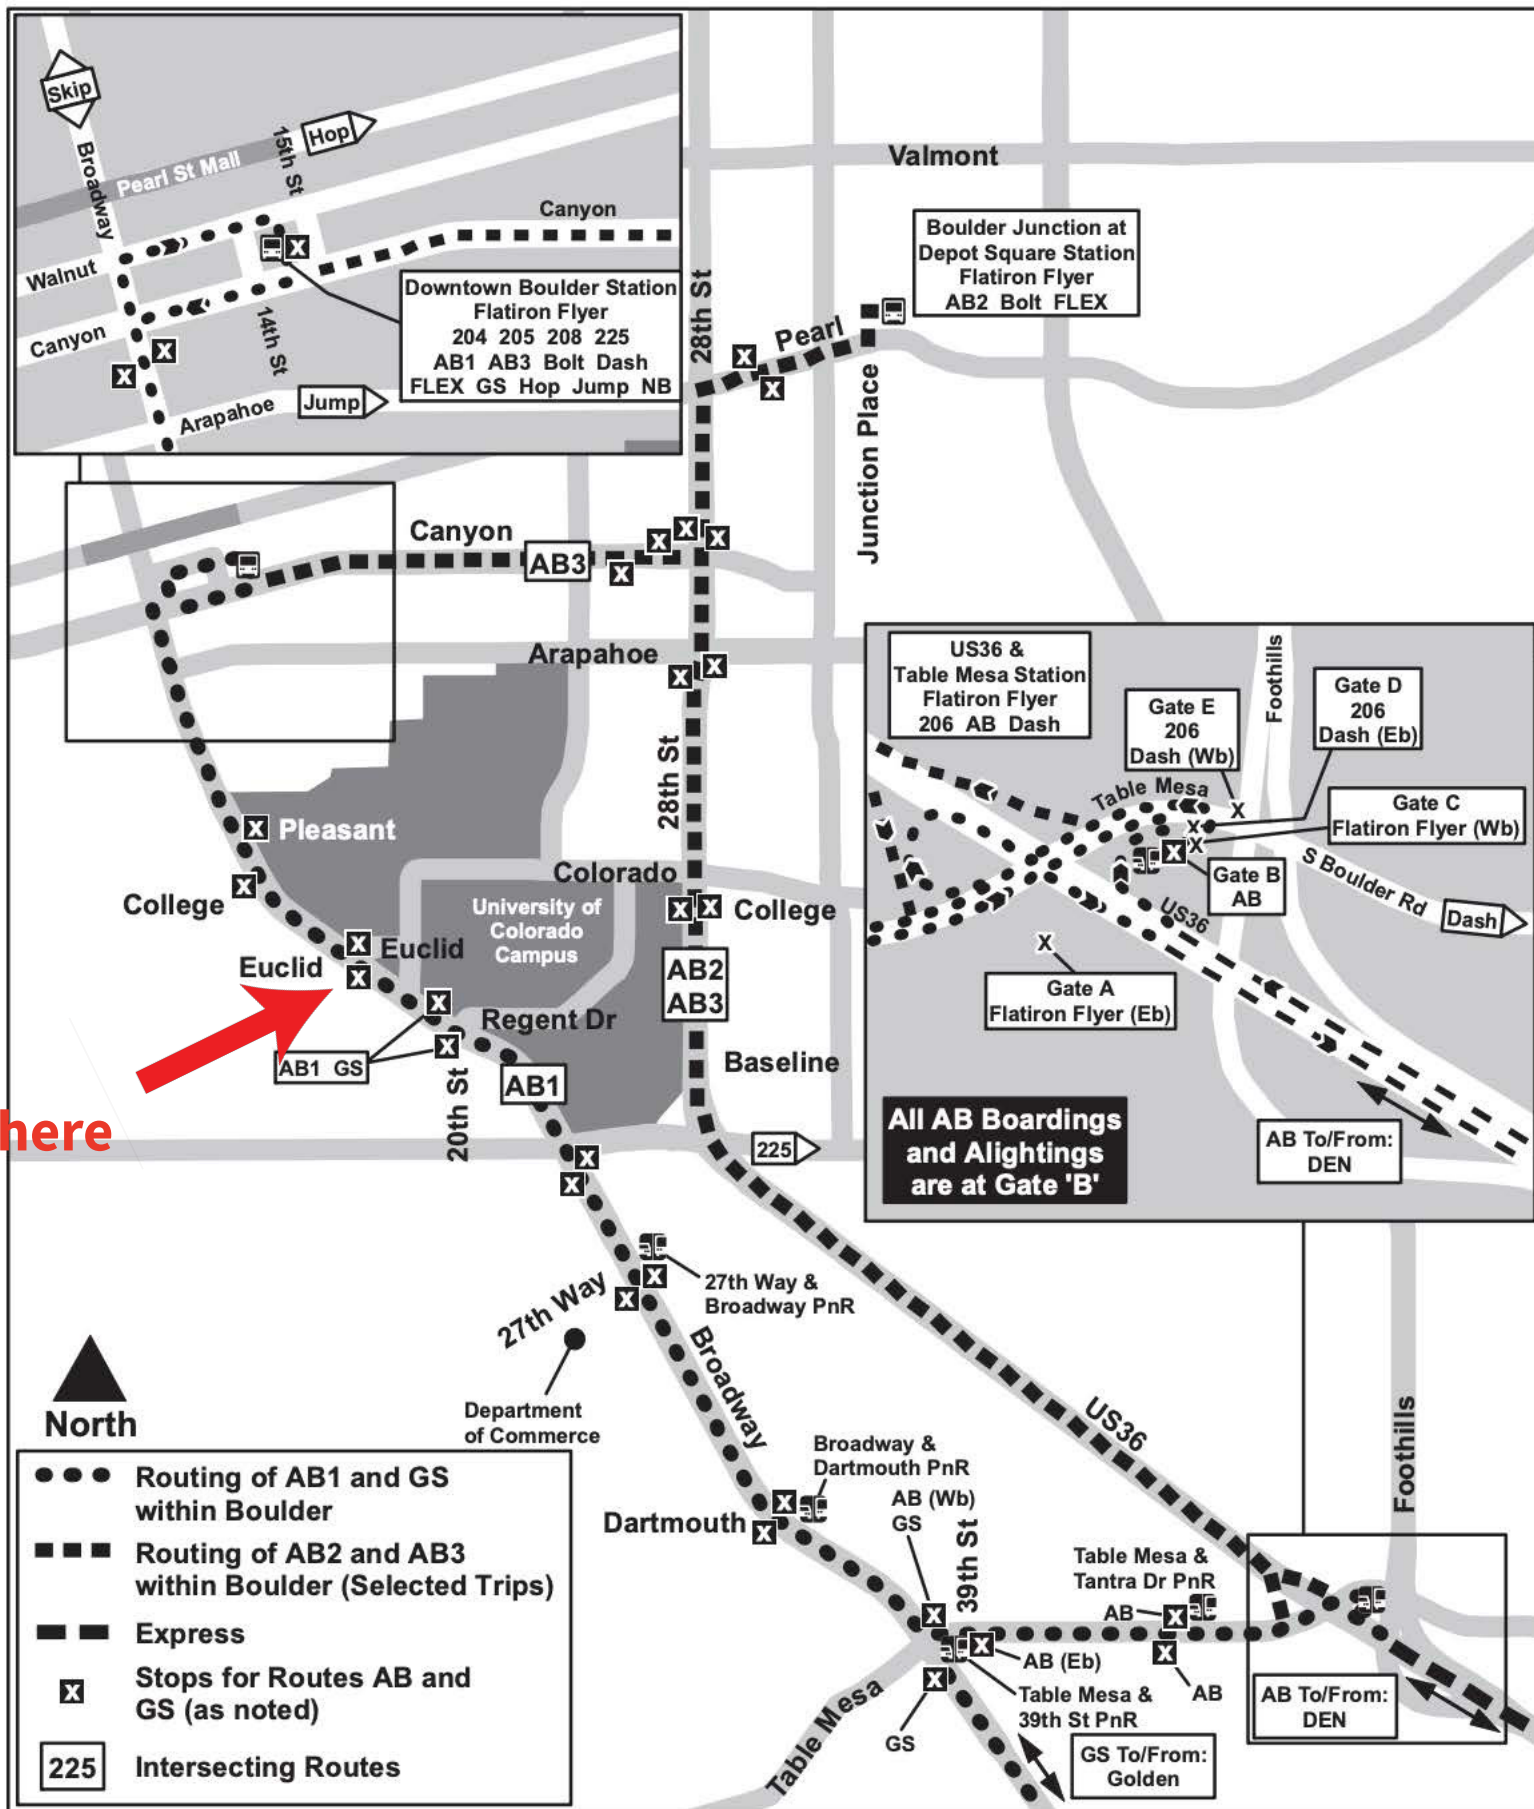

Boulder Detail (Routes AB1/AB2/AB3 and GS)

Effective: 31 August 2025
Map Revised: 31 August 2025

Get off here