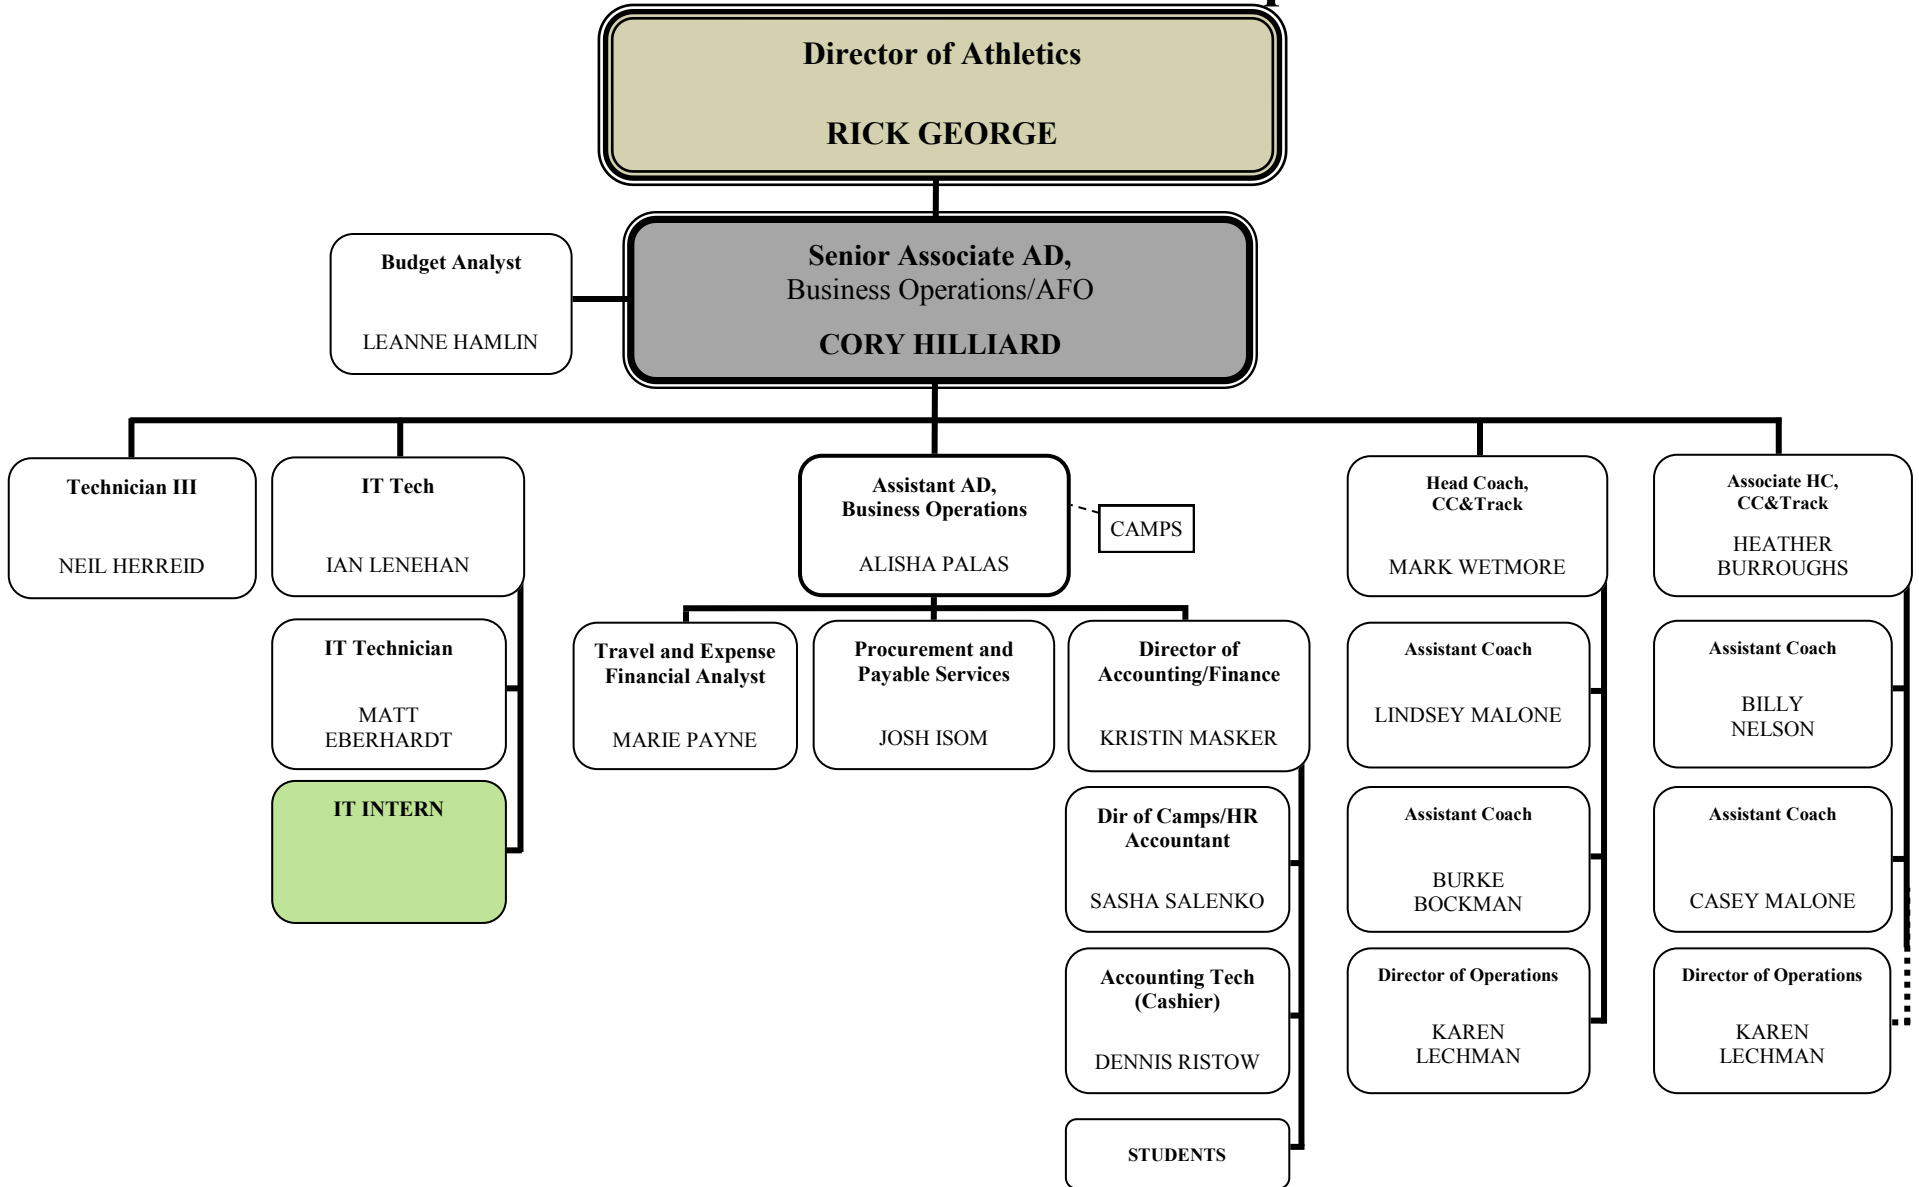

Senior Associate AD—Business Ops/AFO