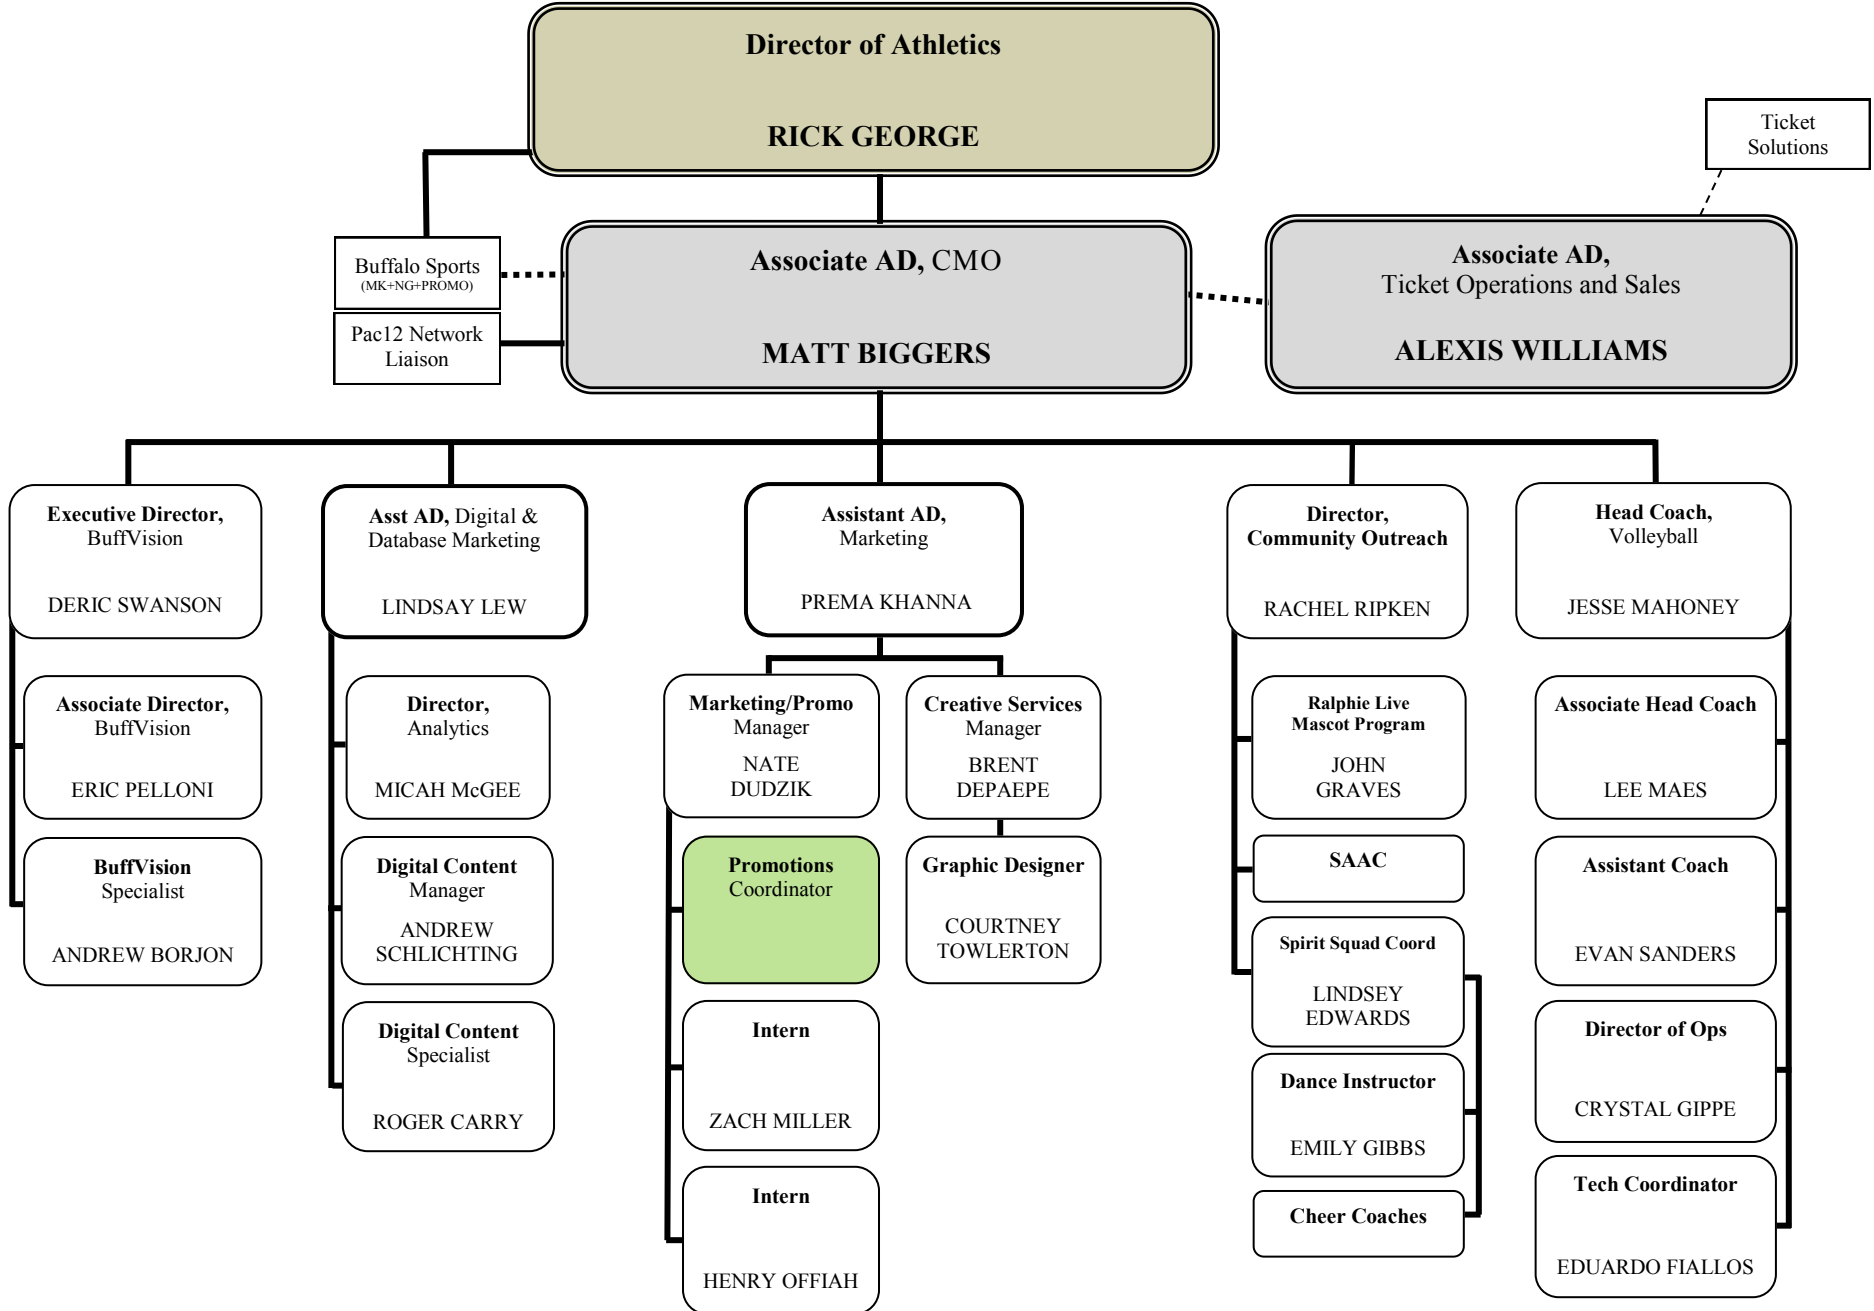

Associate AD—Chief Marketing Officer