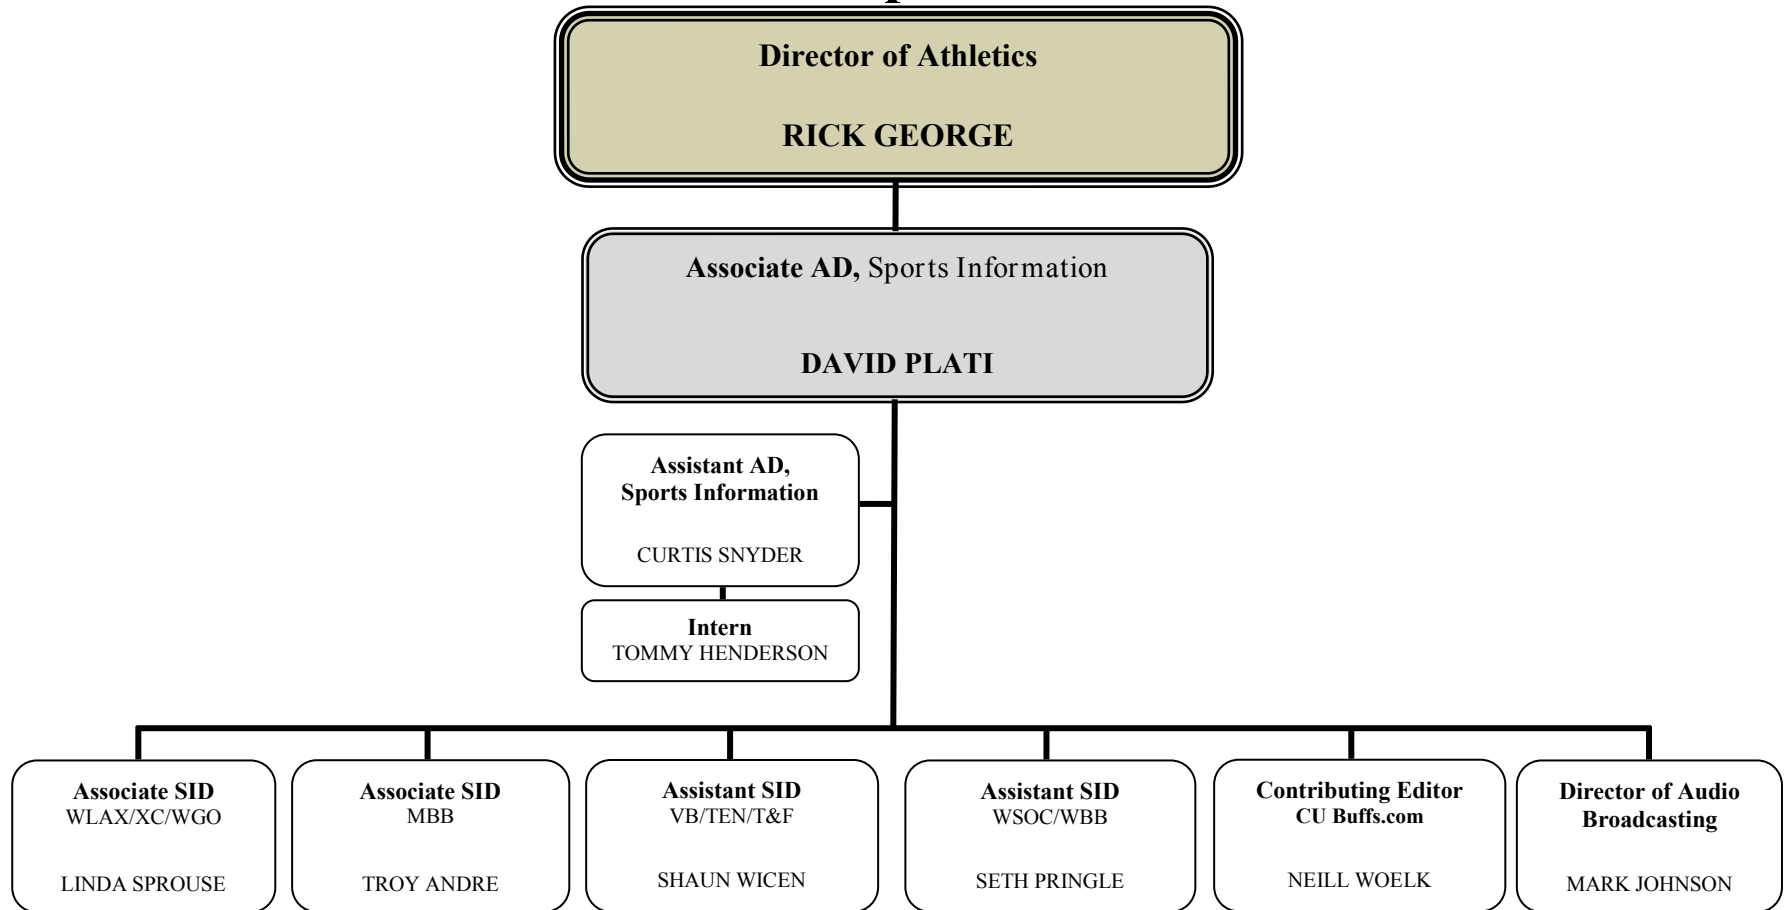

Associate AD—Sports Information