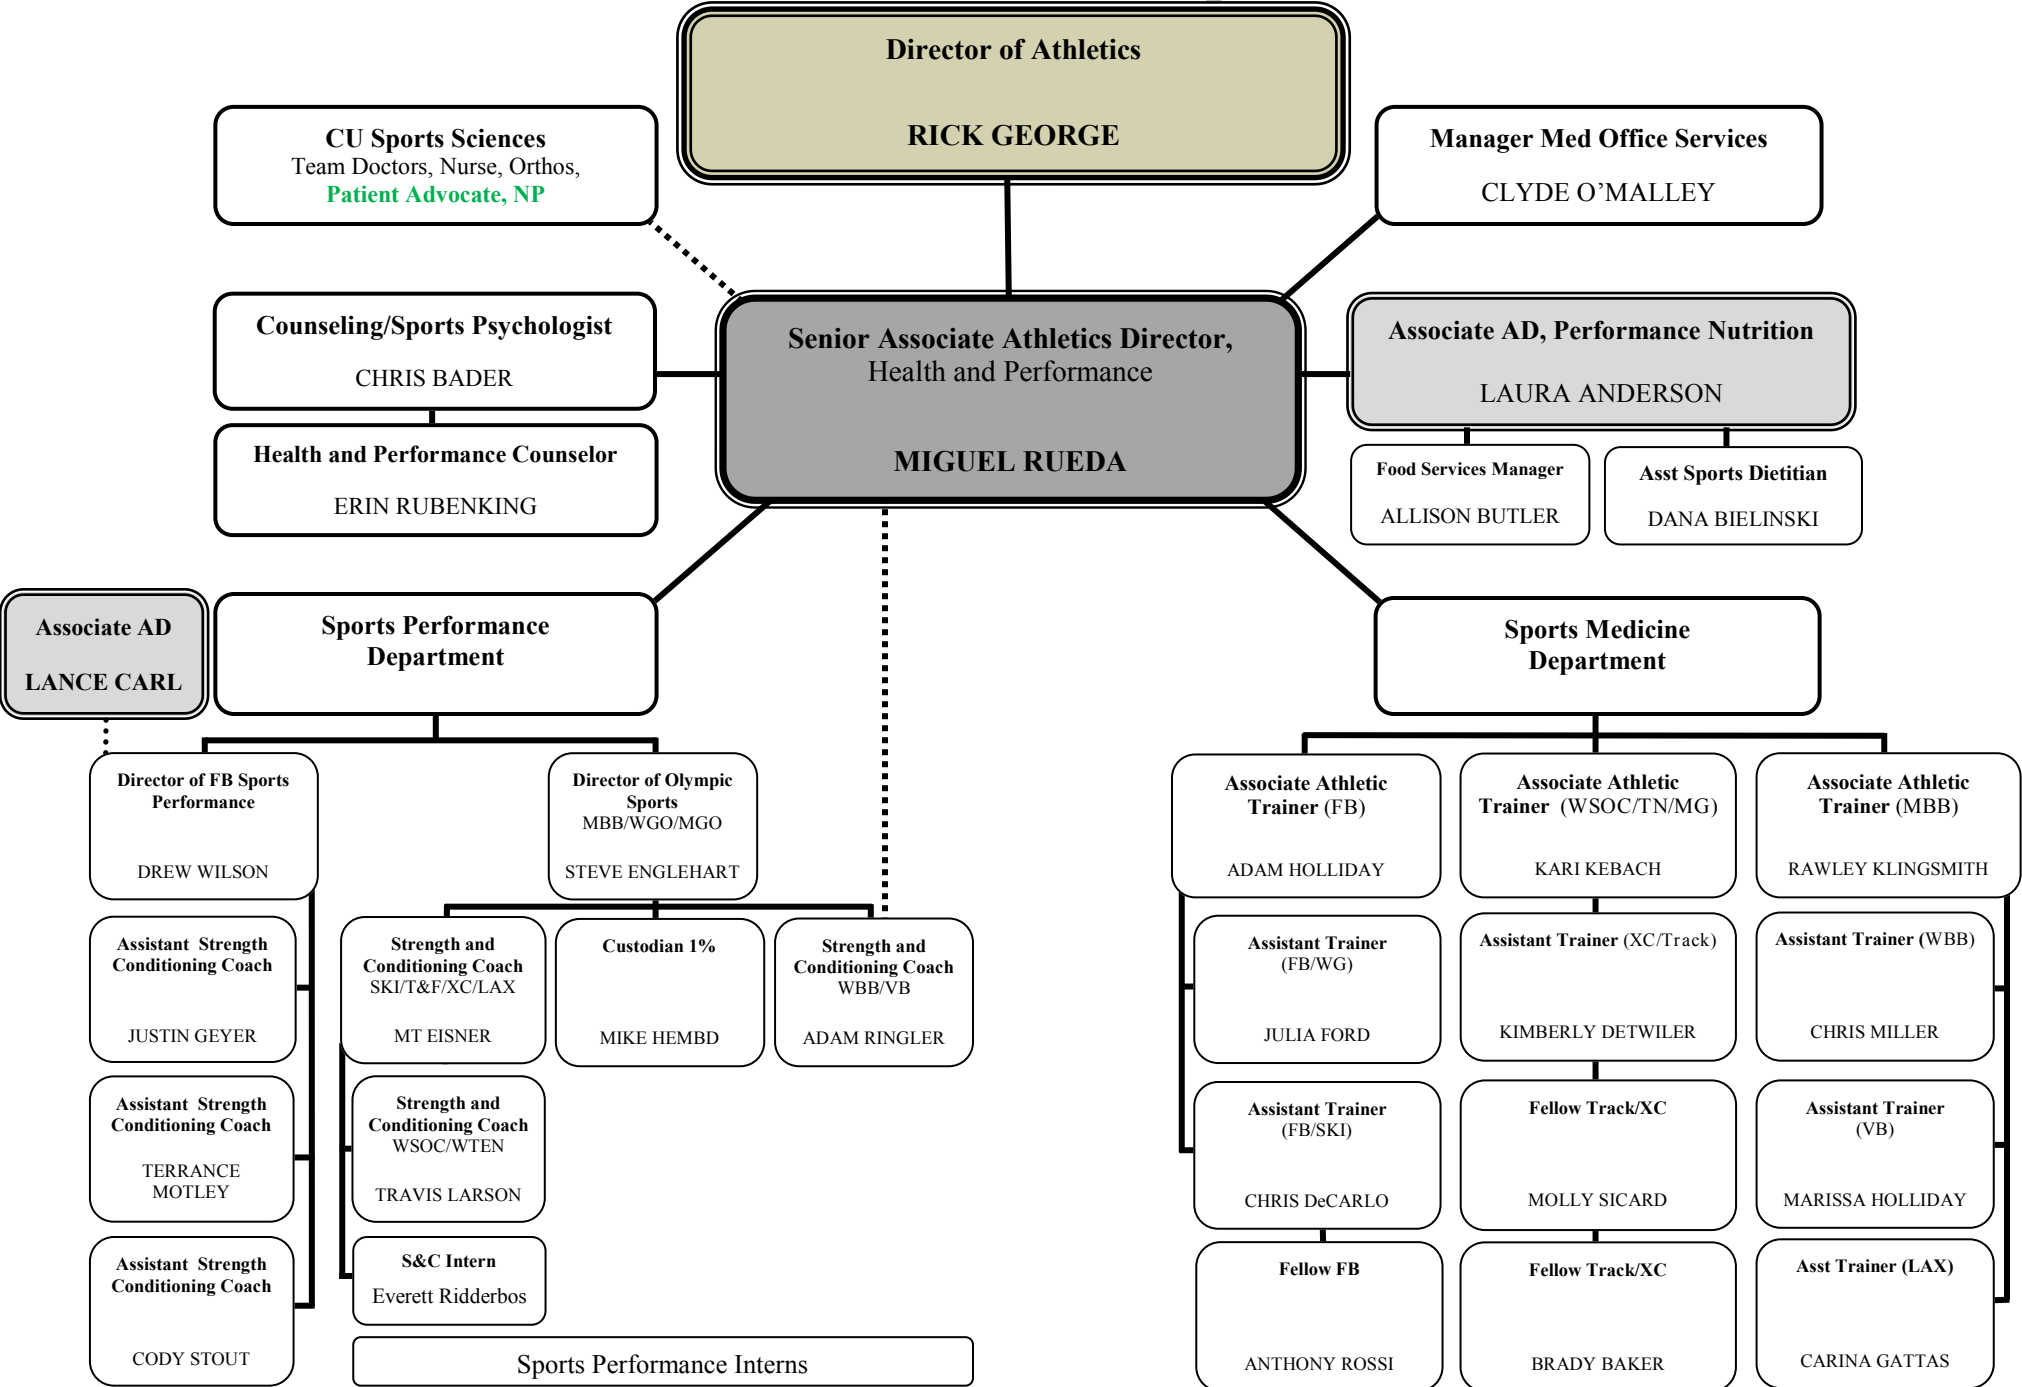

CU Athletics Department Organizational Chart

Deputy AD/SWA

Sport Administrators

Associate AD—Compliance

Senior Associate AD—Health & Sports Performance

Director of Athletics
RICK GEORGE

CU Sports Sciences
Team Doctors, Nurse, Orthos,
Patient Advocate, NP

Associate AD—Licensing and Equipment

Associate AD—Chief Marketing Officer

Marketing and Promotions

Associate AD—Ticket Operations and Sales

Senior Associate AD—Facilities and Internal Operations

Senior Associate AD—Business Ops/AFO