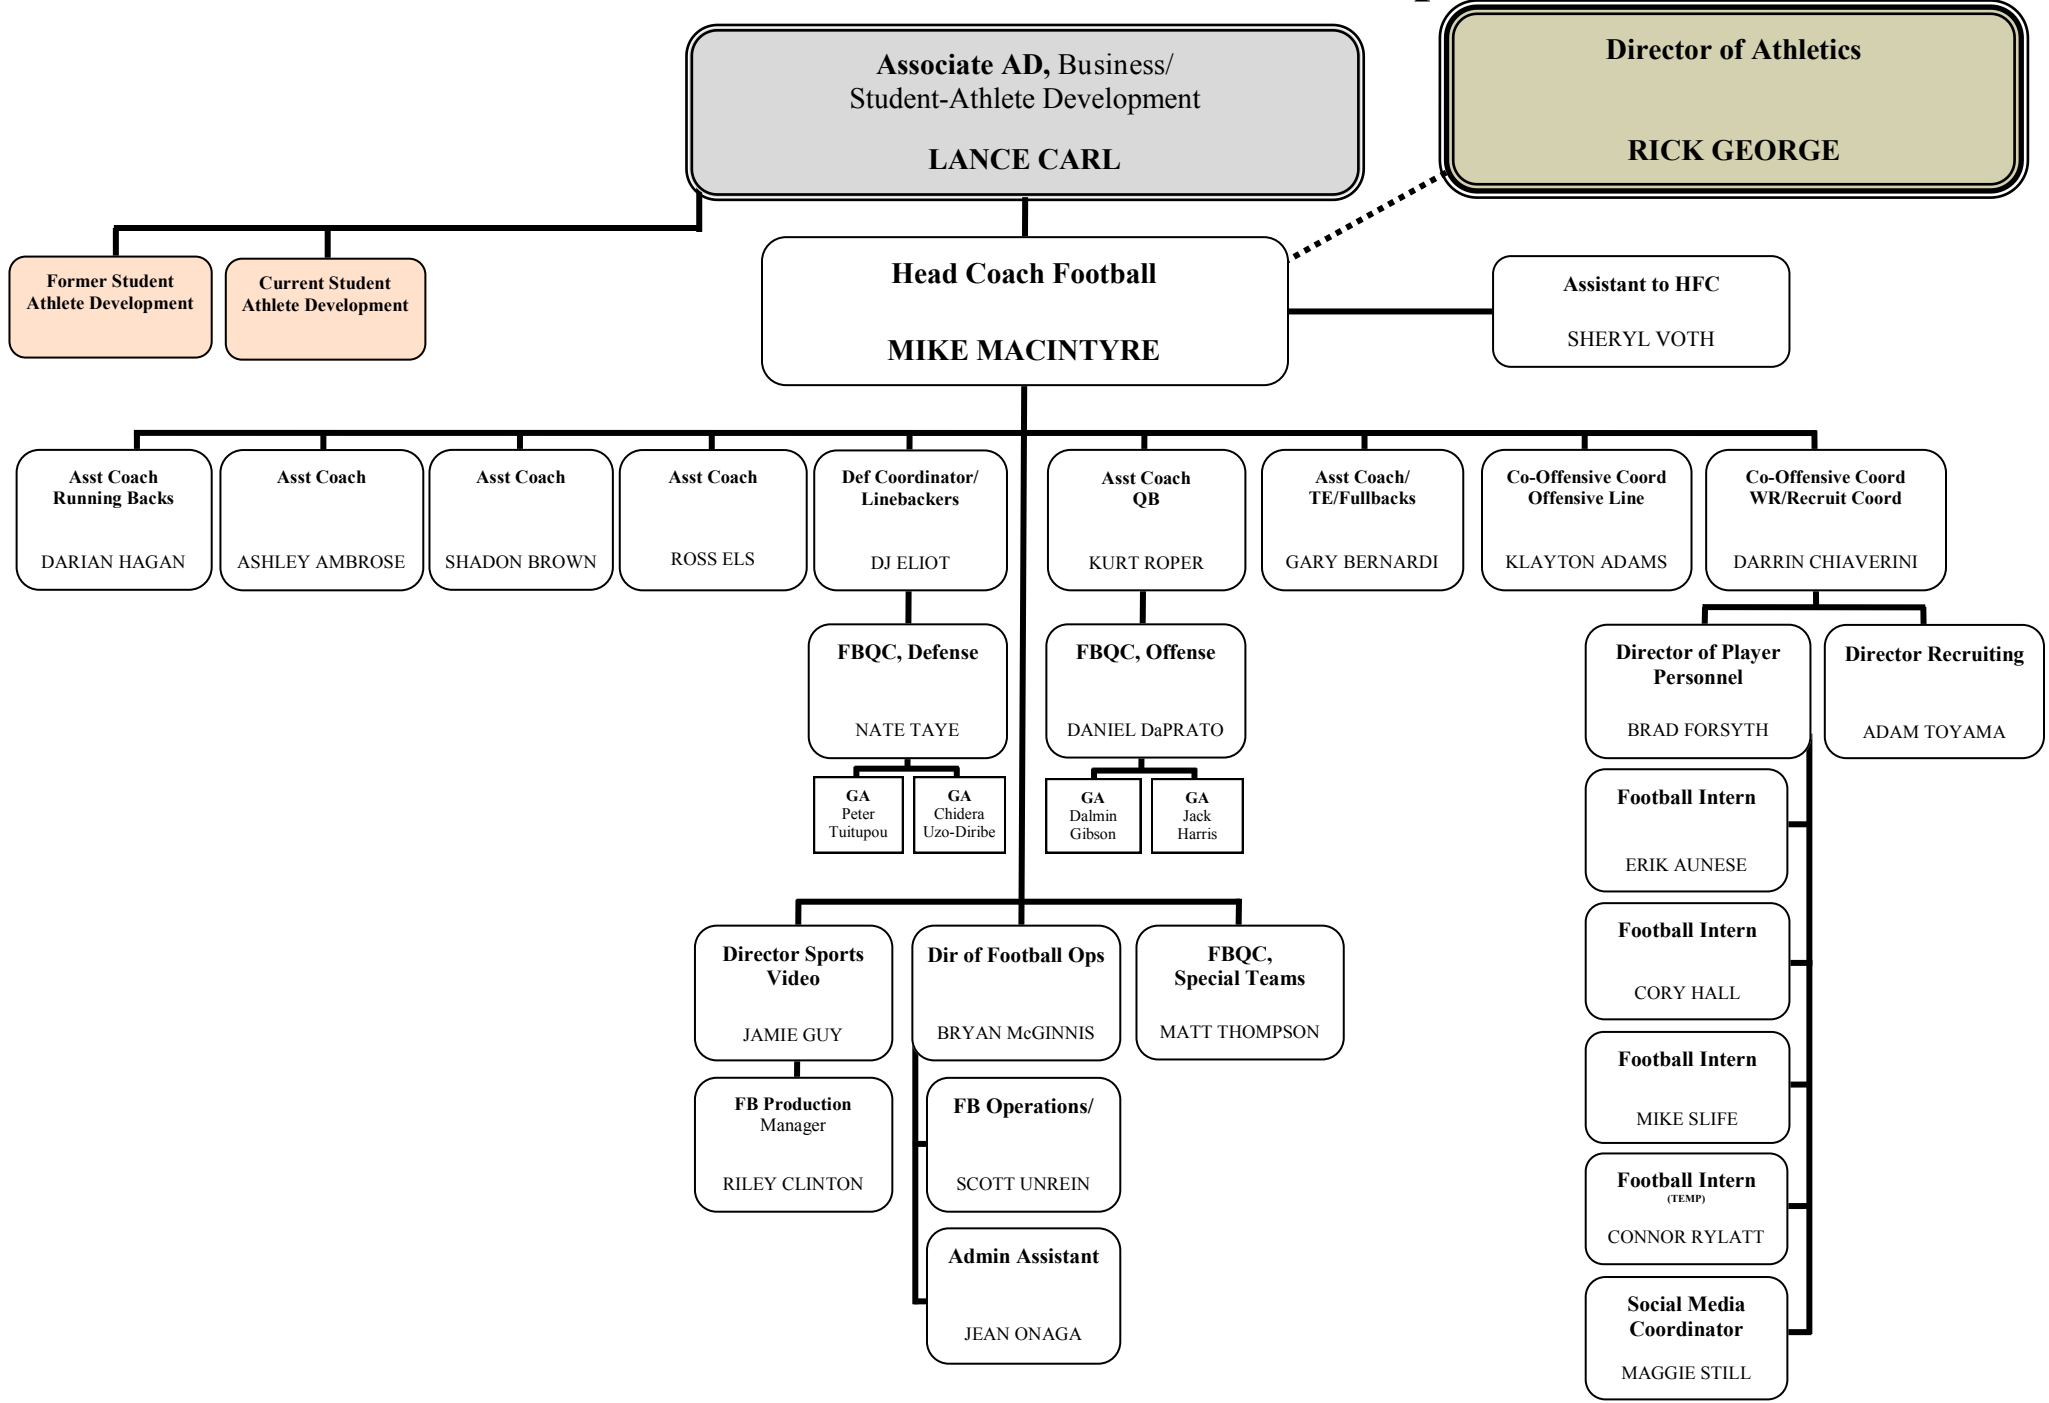

Assistant Trainer (FB/SKI)
CHRIS DeCARLO

Fellow Track/XC
MOLLY SICARD

Assistant Trainer (VB)
MARISSA HOLLIDAY

Fellow FB
ANTHONY ROSSI

Fellow Track/XC
BRADY BAKER

Asst Trainer (LAX)
CARINA GATTAS

Associate AD—Football & SA Development

Associate AD—Licensing and Equipment

Associate AD—Chief Marketing Officer

Marketing and Promotions

Associate AD—Ticket Operations and Sales

Senior Associate AD—Facilities and Internal Operations

Senior Associate AD—Business Ops/AFO