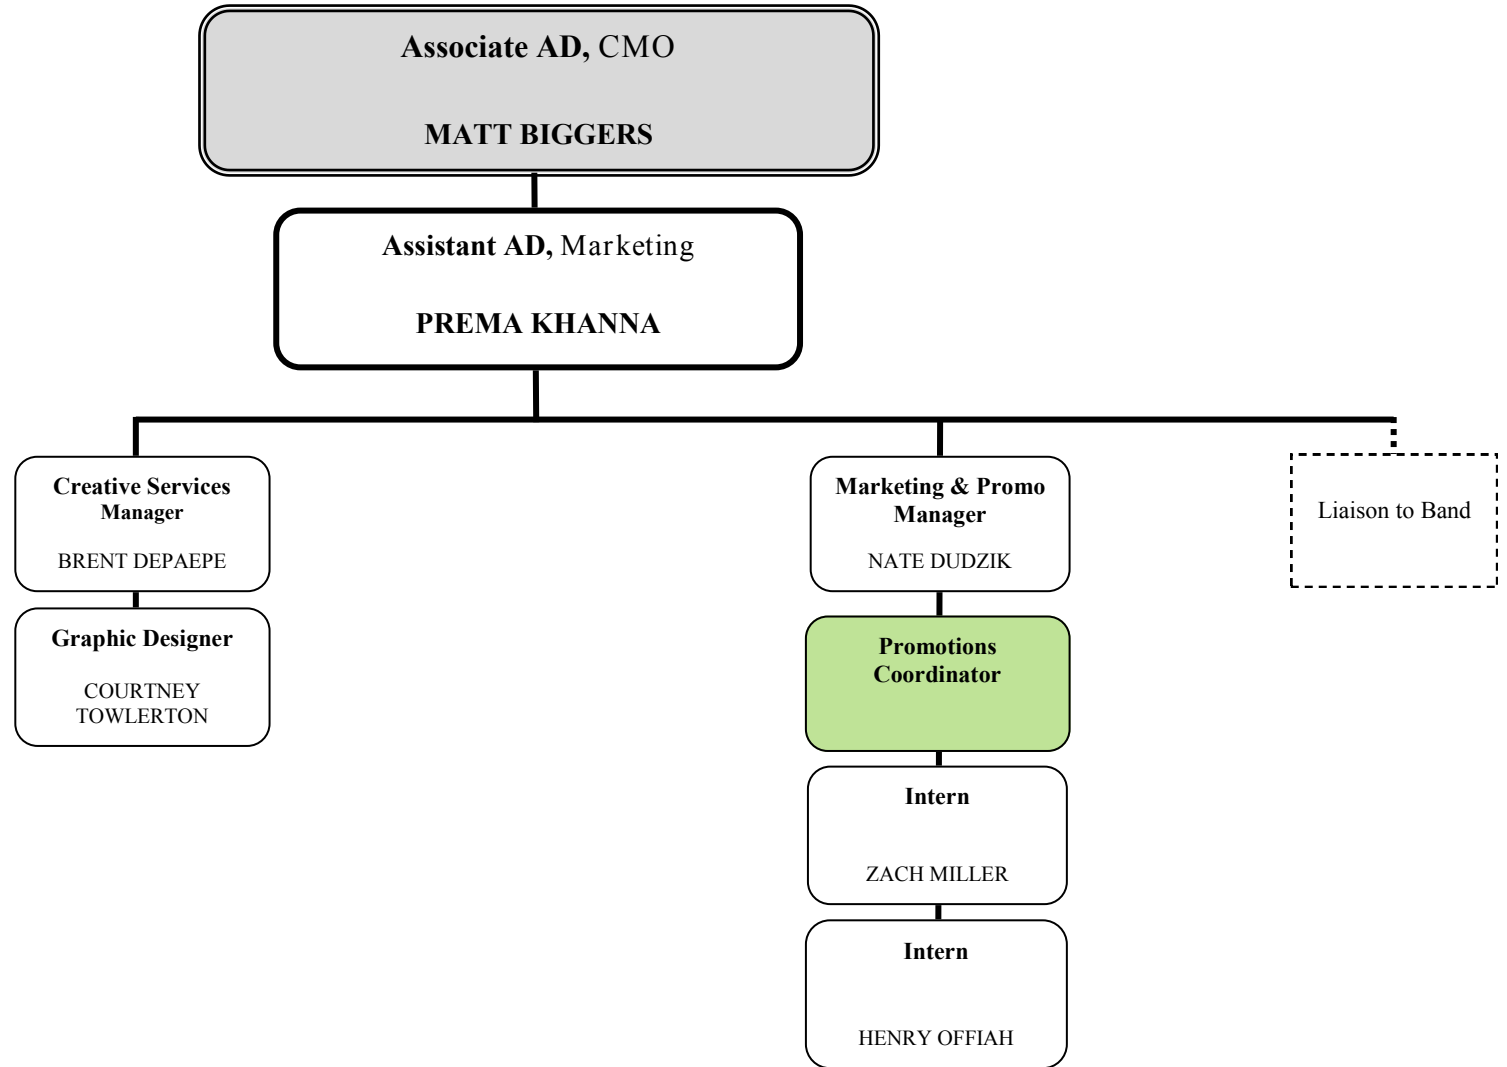

Marketing and Promotions