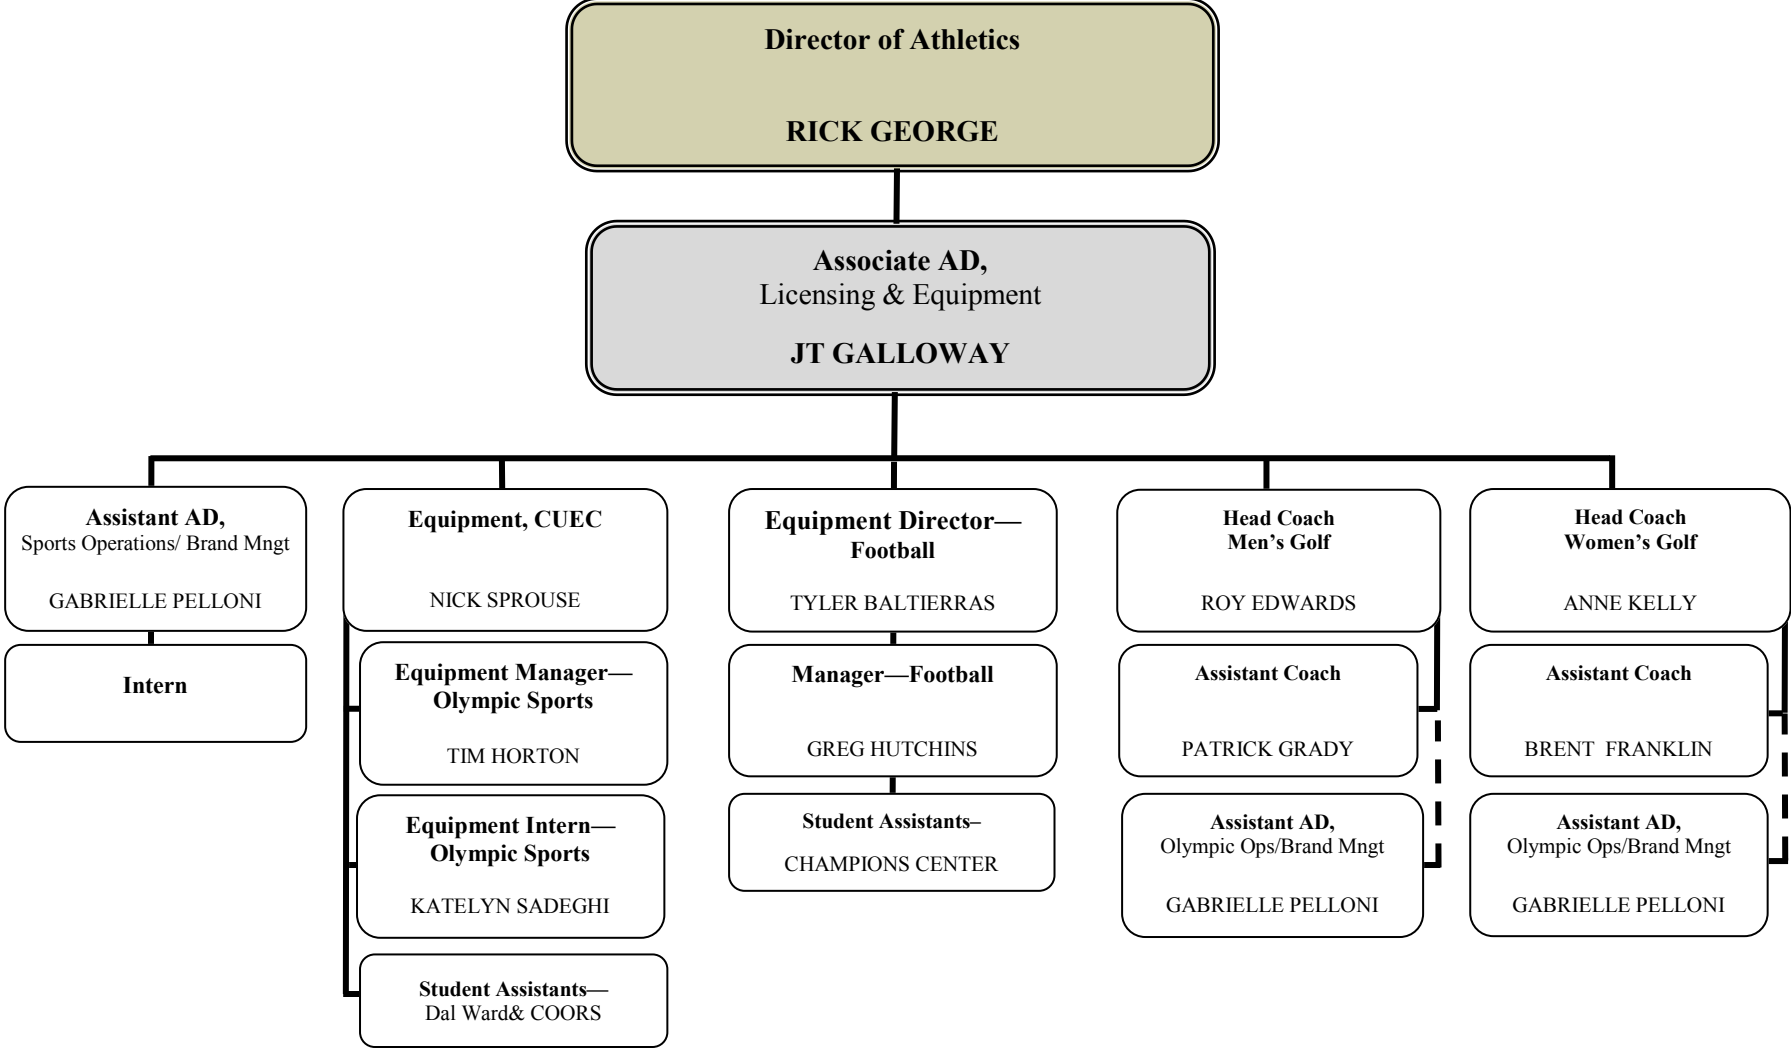

Associate AD—Licensing and Equipment