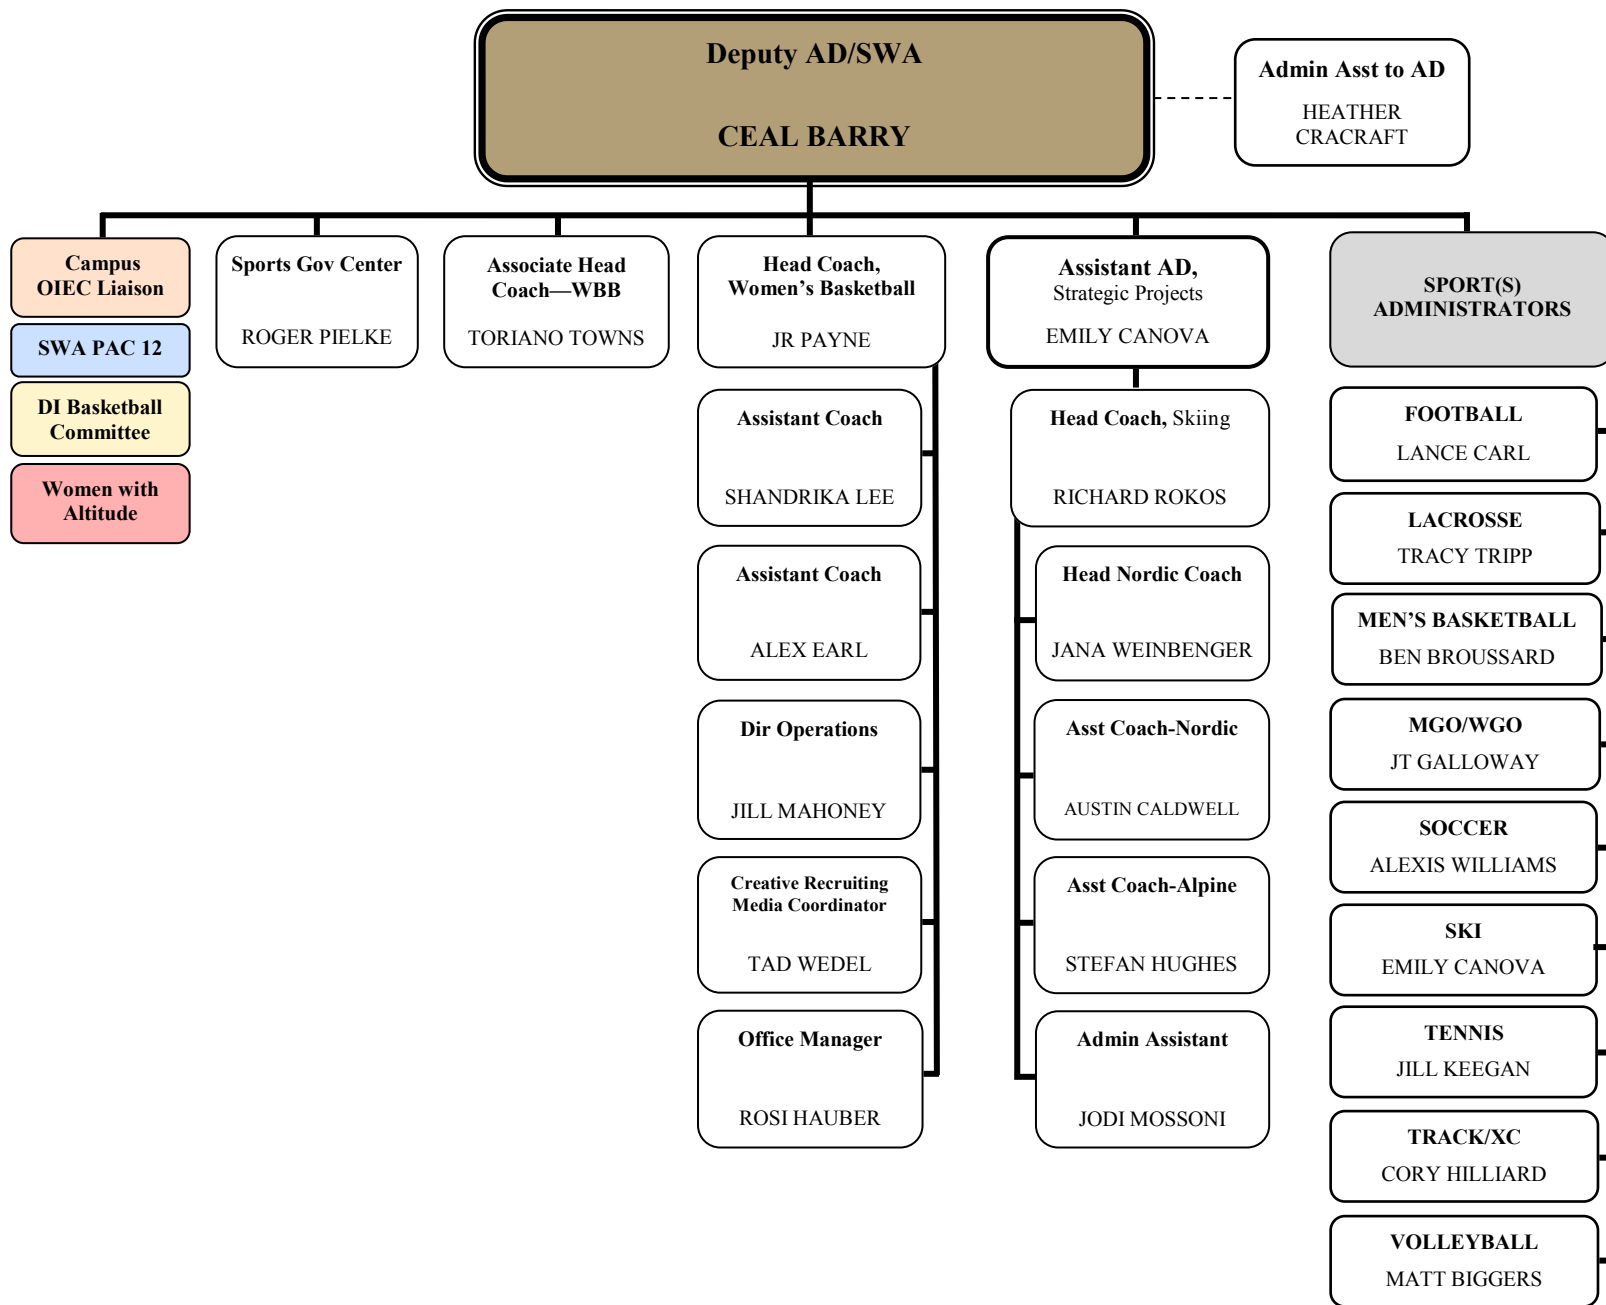

CU Athletics Department Organizational Chart

Deputy AD/SWA

Sport Administrators

Associate AD—Compliance

Senior Associate AD—Health & Sports Performance

Director of Athletics
RICK GEORGE

CU Sports Sciences
Team Doctors, Nurse, Orthos,
Patient Advocate, NP