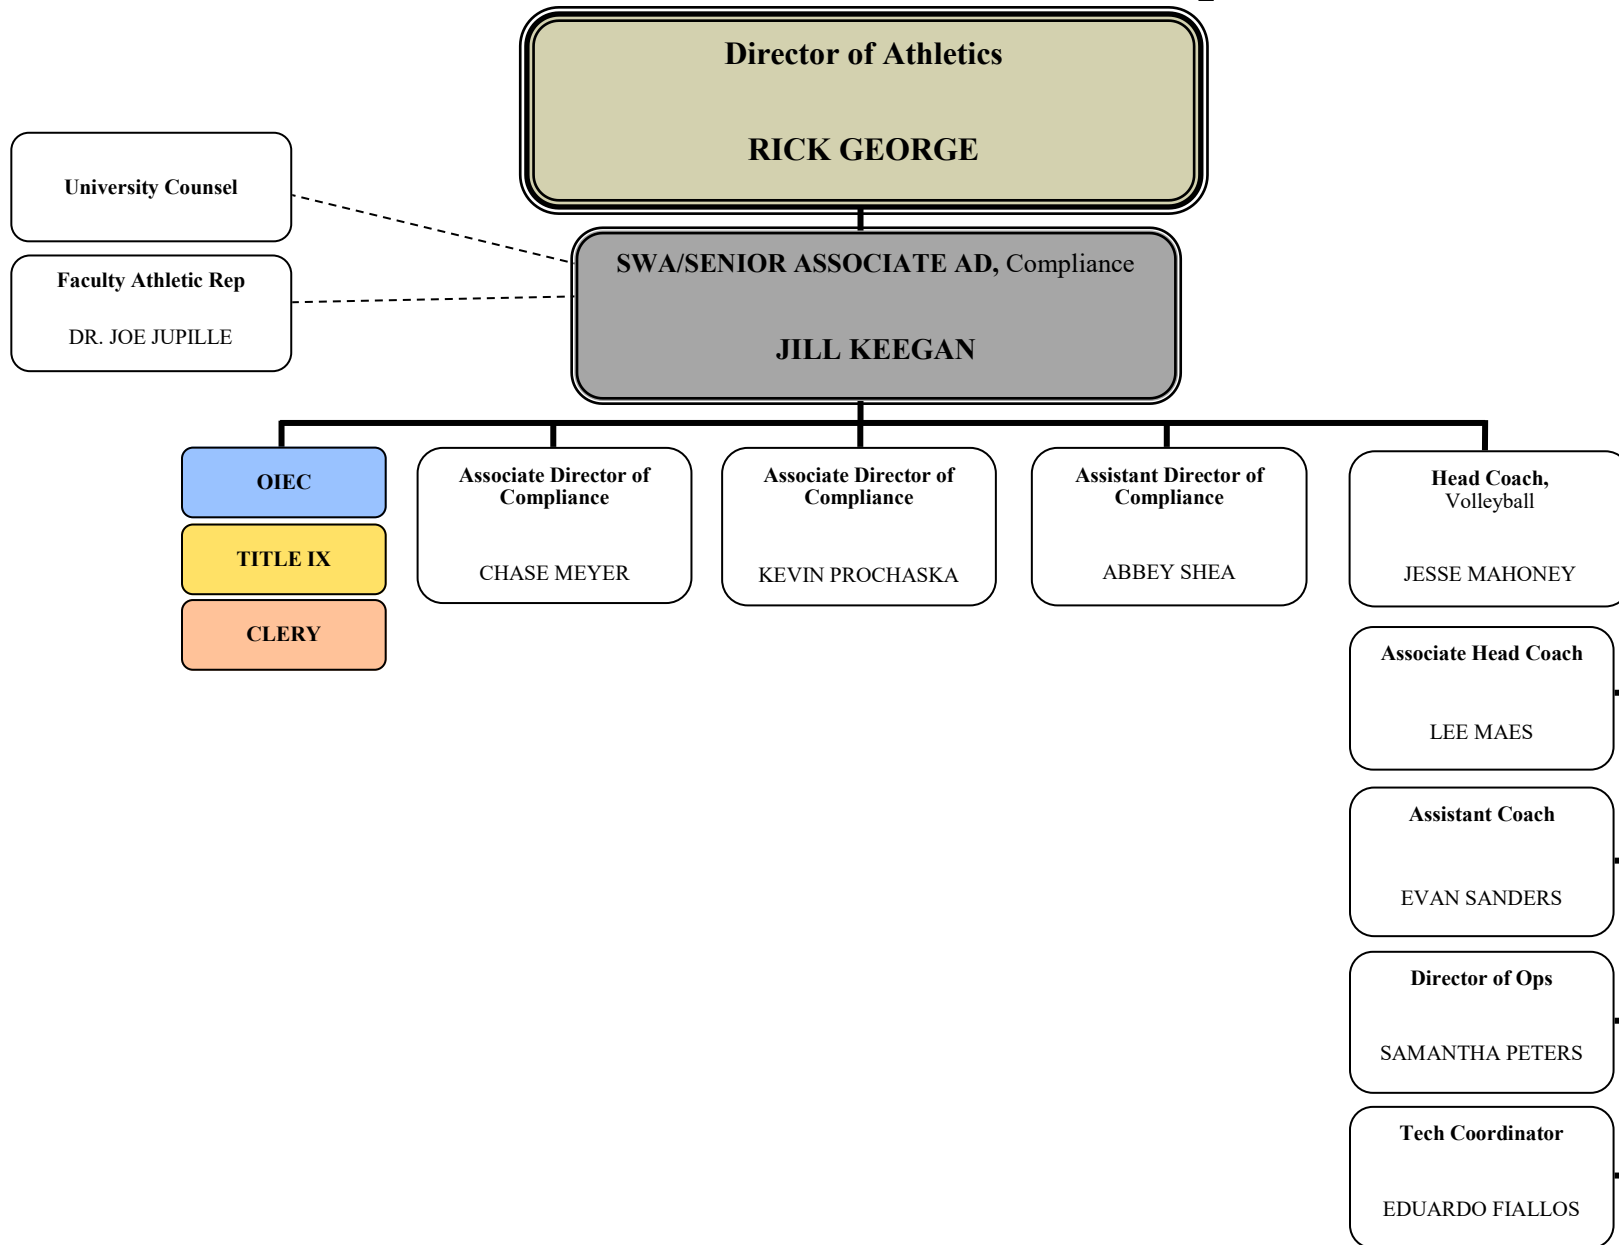

SWA/Senior Associate AD—Compliance