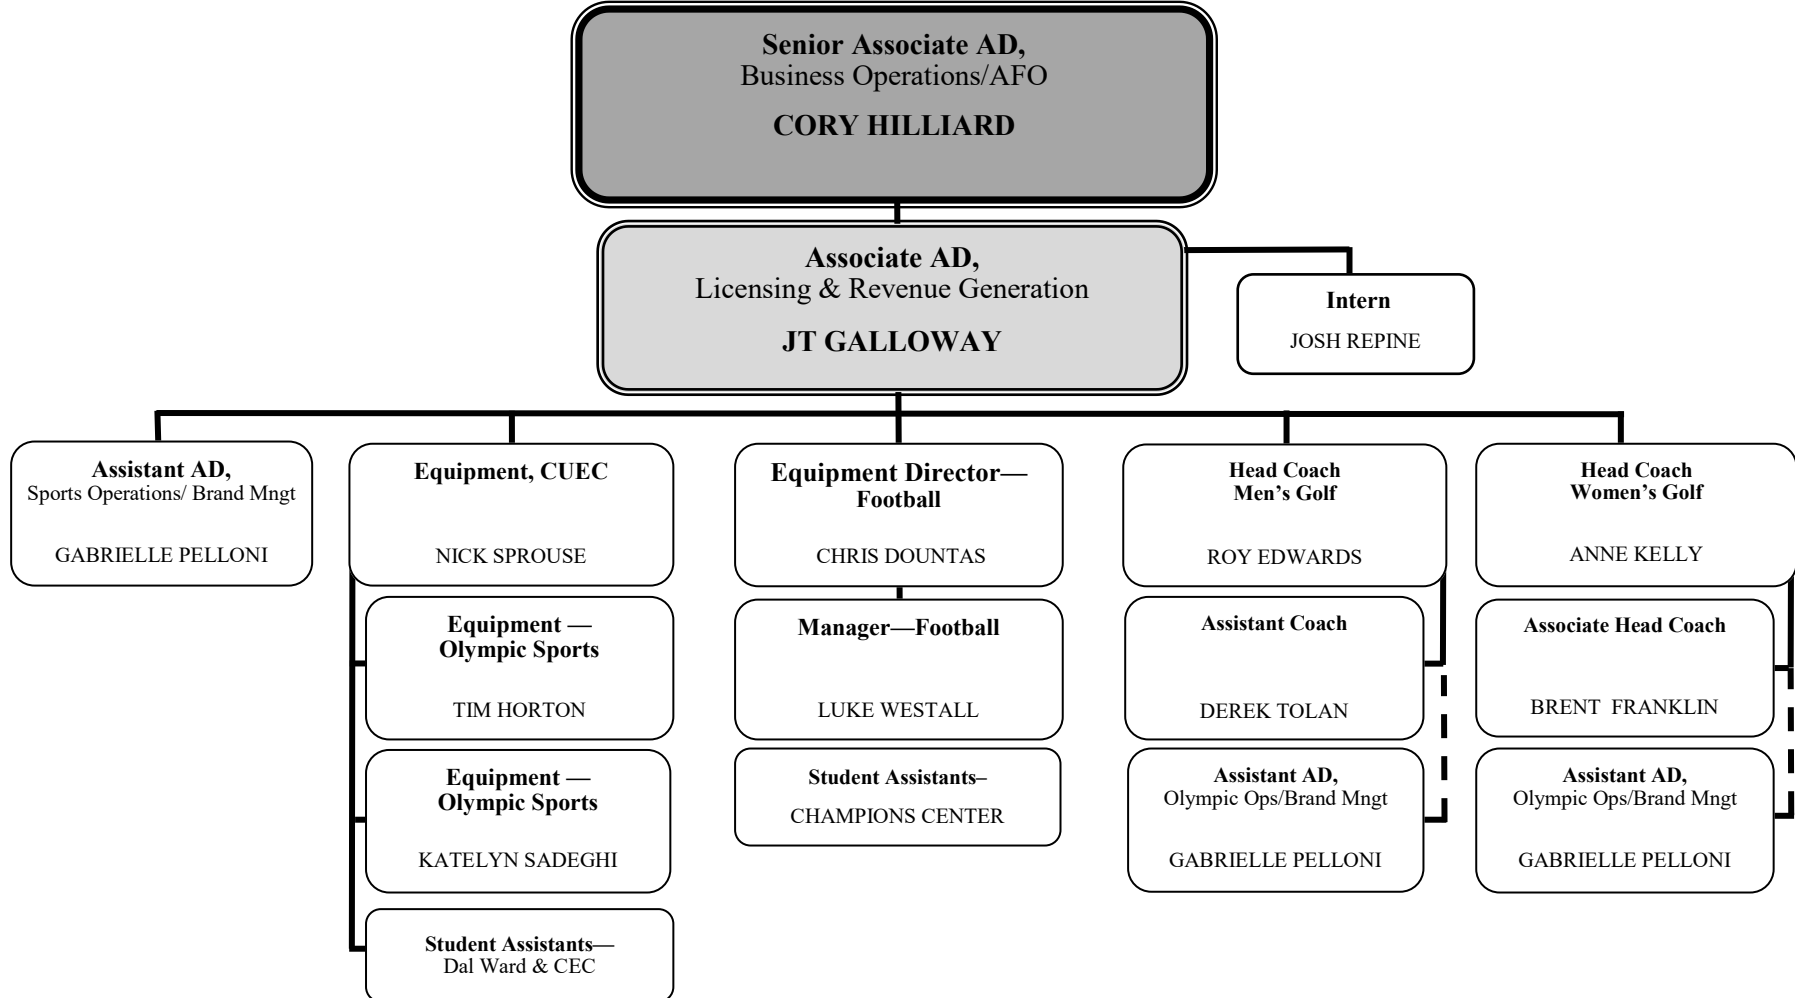

Associate AD—Licensing, Revenue and Equipment

Executive Senior Associate AD—Student Success

Executive Vice Chancellor and Provost

DR. RUSSELL MOORE

Director of Athletics

RICK GEORGE

Exec Senior Associate AD, Student Success