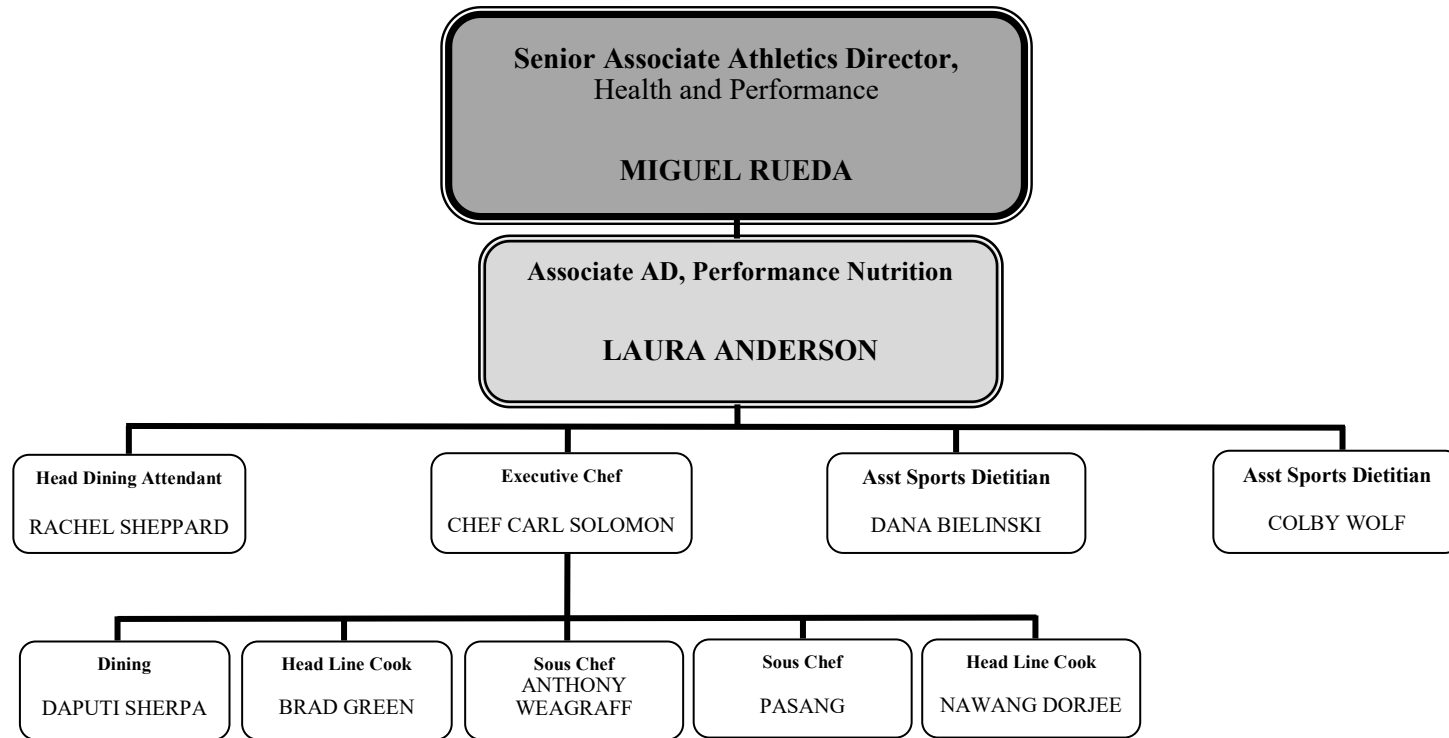

Associate AD—Performance Nutrition