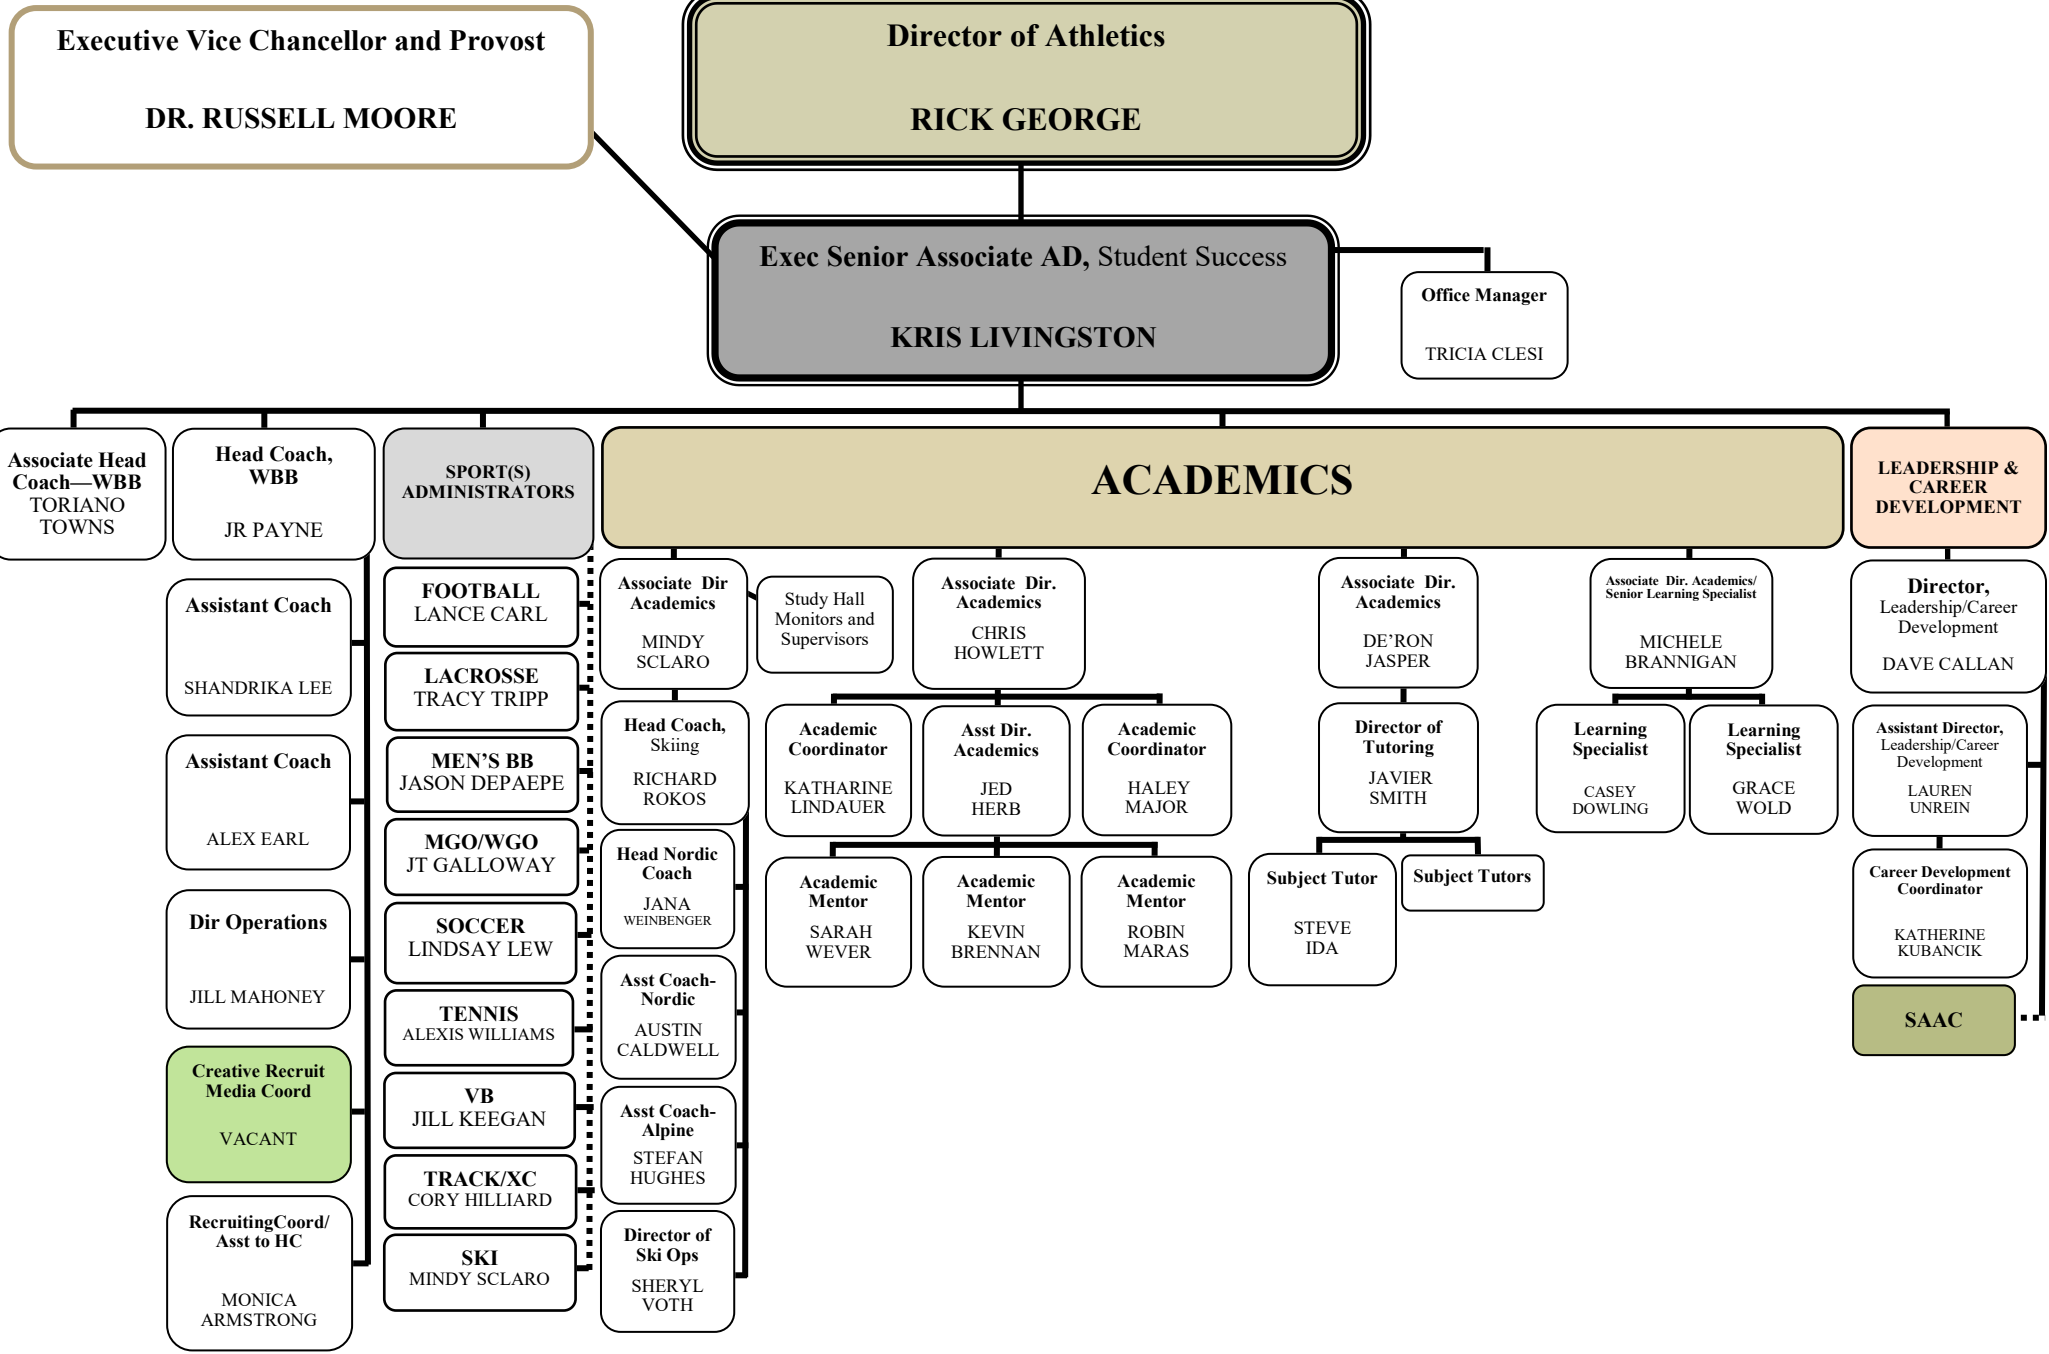

Executive Senior Associate AD—Student Success

Executive Vice Chancellor and Provost

DR. RUSSELL MOORE

Director of Athletics

RICK GEORGE

Exec Senior Associate AD, Student Success

KRIS LIVINGSTON

Office Manager

TRICIA CLESI

ACADEMICS

LEADERSHIP & CAREER DEVELOPMENT

Associate Head Coach—WBB
TORIANO TOWNS

Head Coach, WBB
JR PAYNE

SPORT(S) ADMINISTRATORS

FOOTBALL
LANCE CARL

LACROSSE
TRACY TRIPP

MEN'S BB
JASON DEPAEPE

MGO/WGO
JT GALLOWAY

SOCCER
LINDSAY LEW

TENNIS
ALEXIS WILLIAMS

VB
JILL KEEGAN

TRACK/XC
CORY HILLIARD

SKI
MINDY SCLARO

Associate Dir. Academics
MINDY SCLARO

Study Hall Monitors and Supervisors

Associate Dir. Academics
CHRIS HOWLETT

Academic Coordinator
KATHARINE LINDAUER

Asst Dir. Academics
JED HERB

Academic Coordinator
HALEY MAJOR

Academic Mentor
SARAH WEVER

Academic Mentor
KEVIN BRENNAN

Academic Mentor
ROBIN MARAS

Associate Dir. Academics
DE'RON JASPER

Director of Tutoring
JAVIER SMITH

Subject Tutor
STEVE IDA

Subject Tutors

Associate Dir. Academics/Senior Learning Specialist
MICHELE BRANNIGAN

Learning Specialist
CASEY DOWLING

Learning Specialist
GRACE WOLD

Director, Leadership/Career Development
DAVE CALLAN

Assistant Director, Leadership/Career Development
LAUREN UNREIN

Career Development Coordinator
KATHERINE KUBANCIK

SAAC

Dir Operations
JILL MAHONEY

Creative Recruit Media Coord
VACANT

Recruiting Coord/Asst to HC
MONICA ARMSTRONG