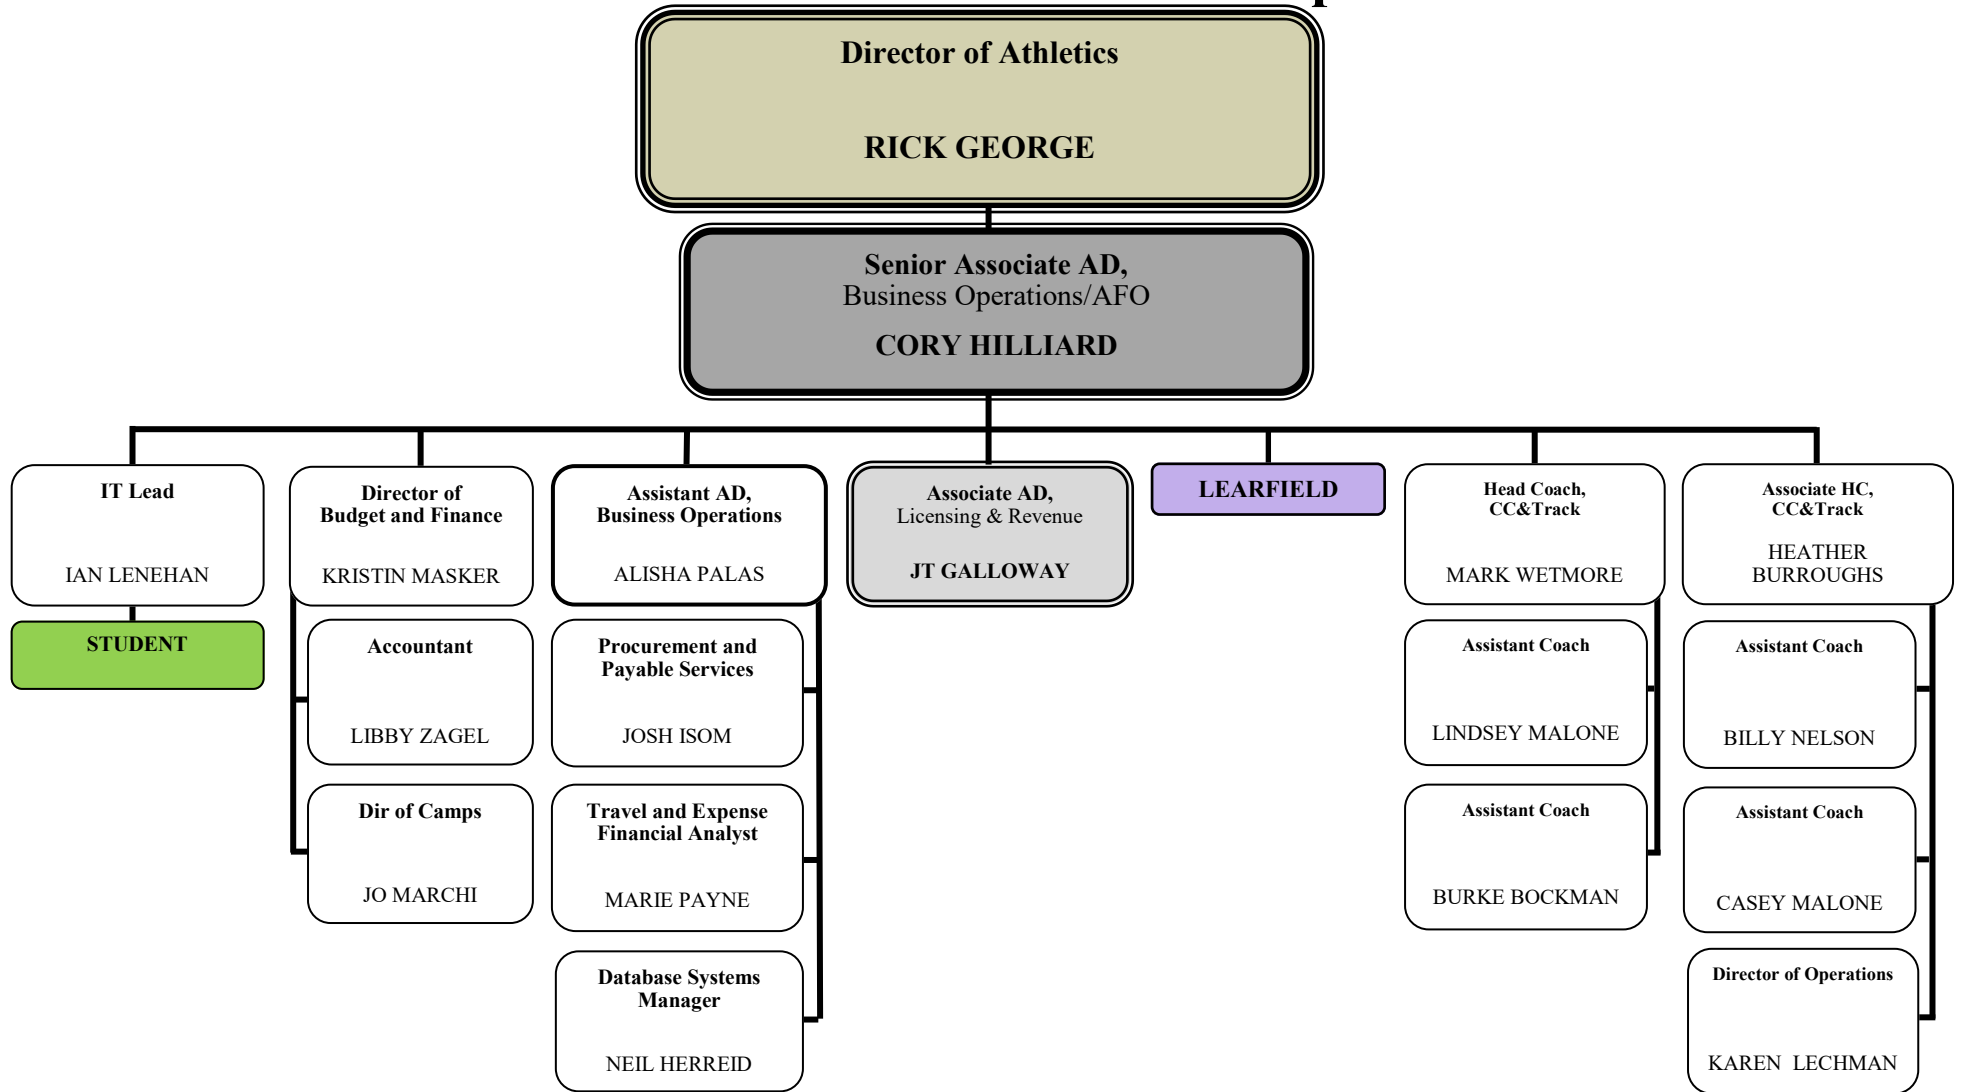

Senior Associate AD—Business Ops/AFO