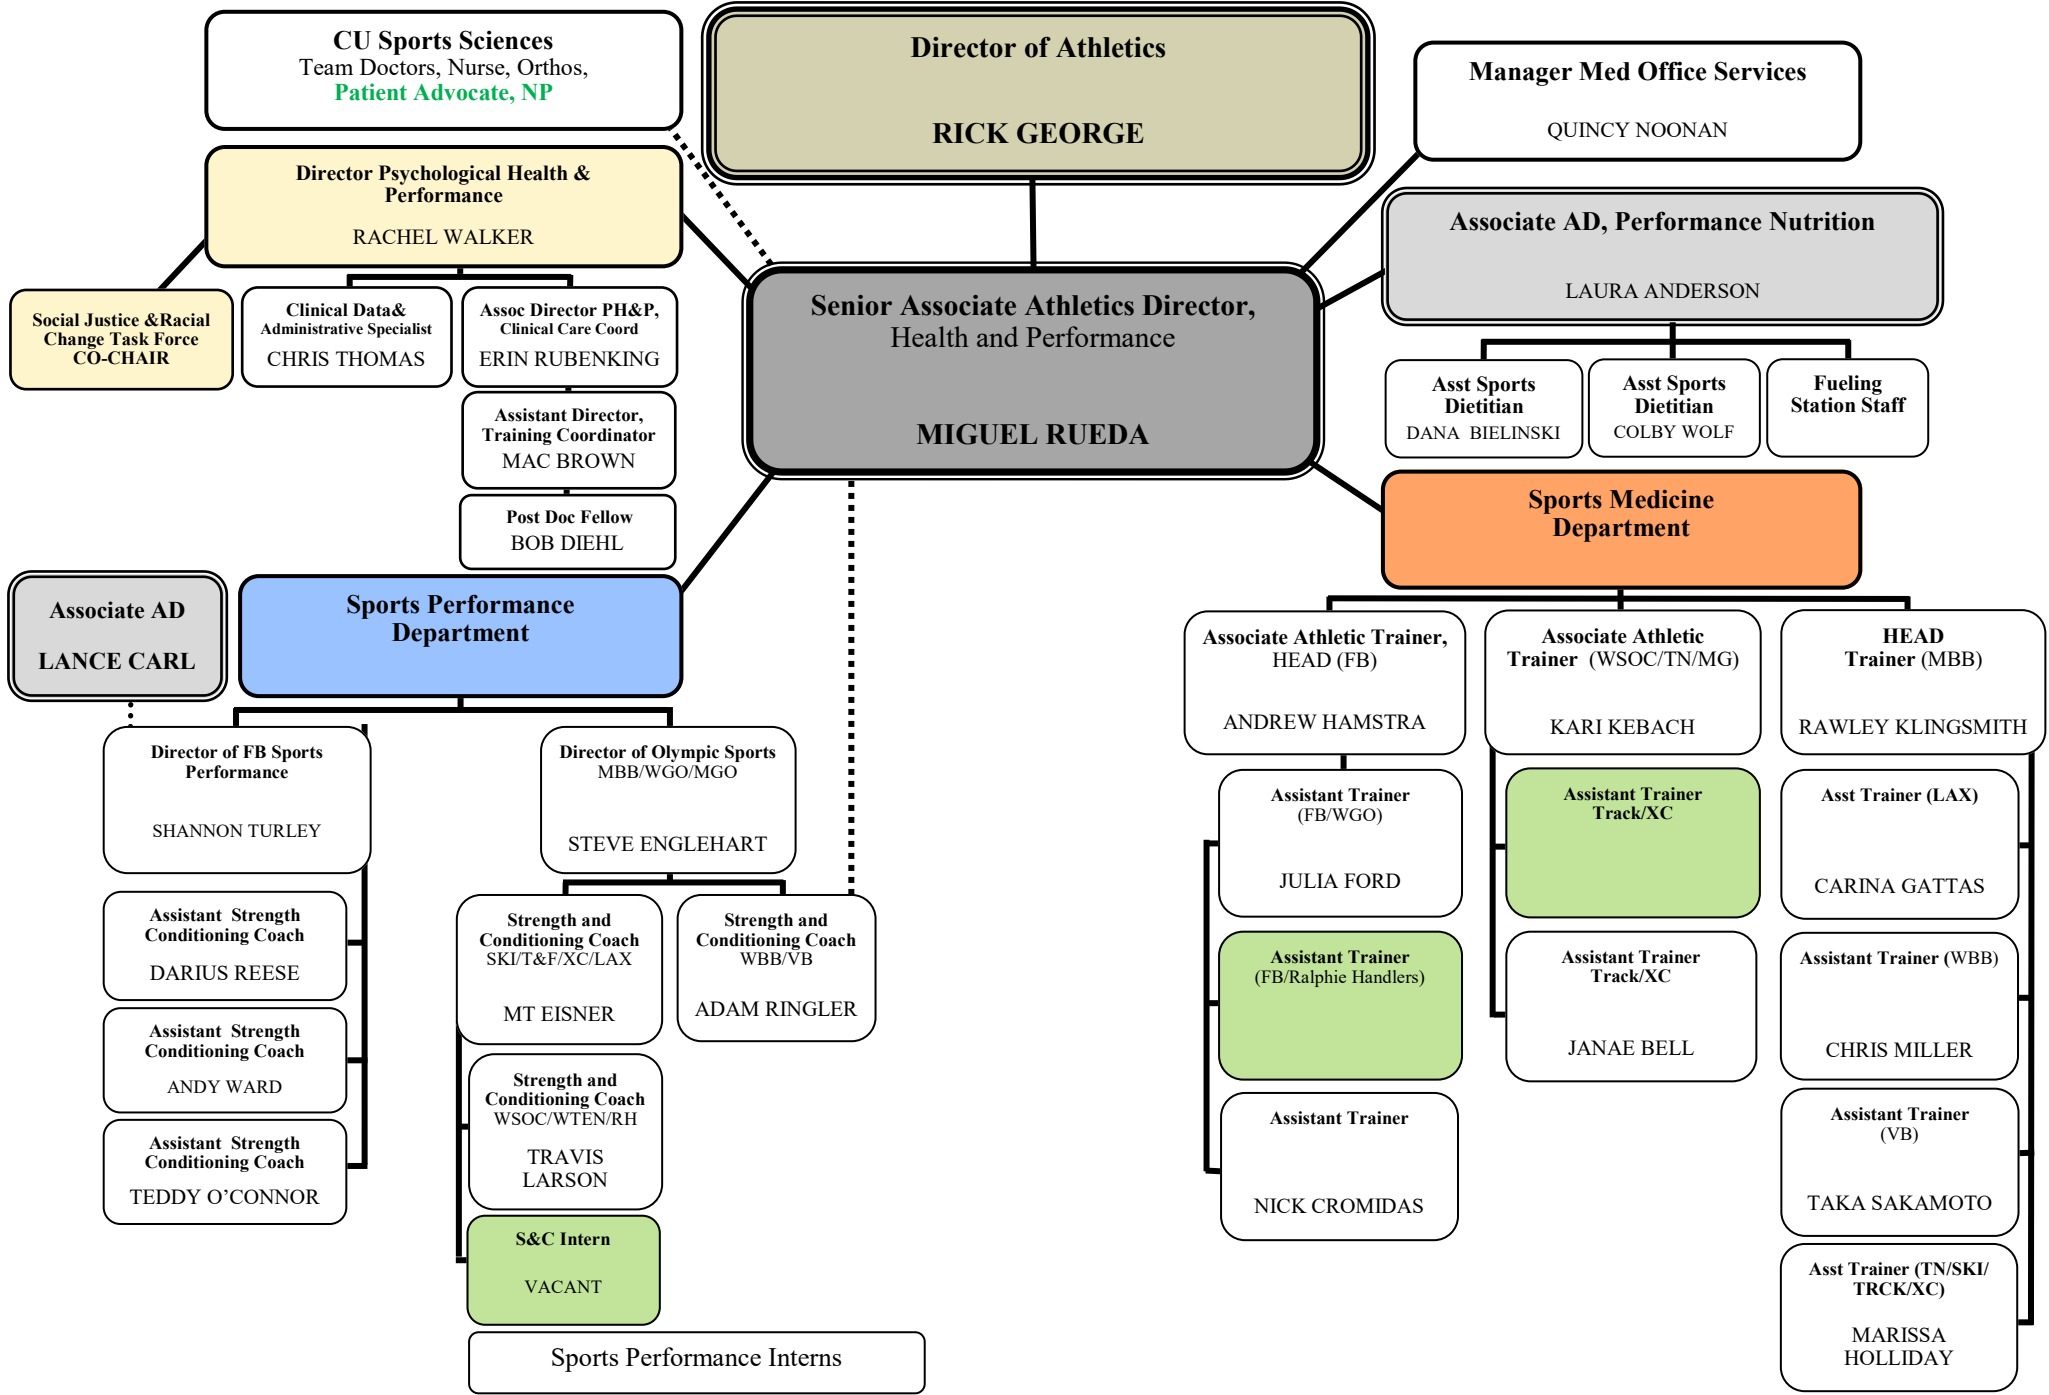

Dance Coach
ABBIE NUGENT

BAND LIAISON

Assistant AD, Marketing and Promo
PREMA KHANNA

Promotions Cood
KINSEY MACE

Creative Services Manager
BRENT DEPAEPE

Graphic Designe (FB)
BO SAVAGE

Senior Associate AD—Health & Sports Performance