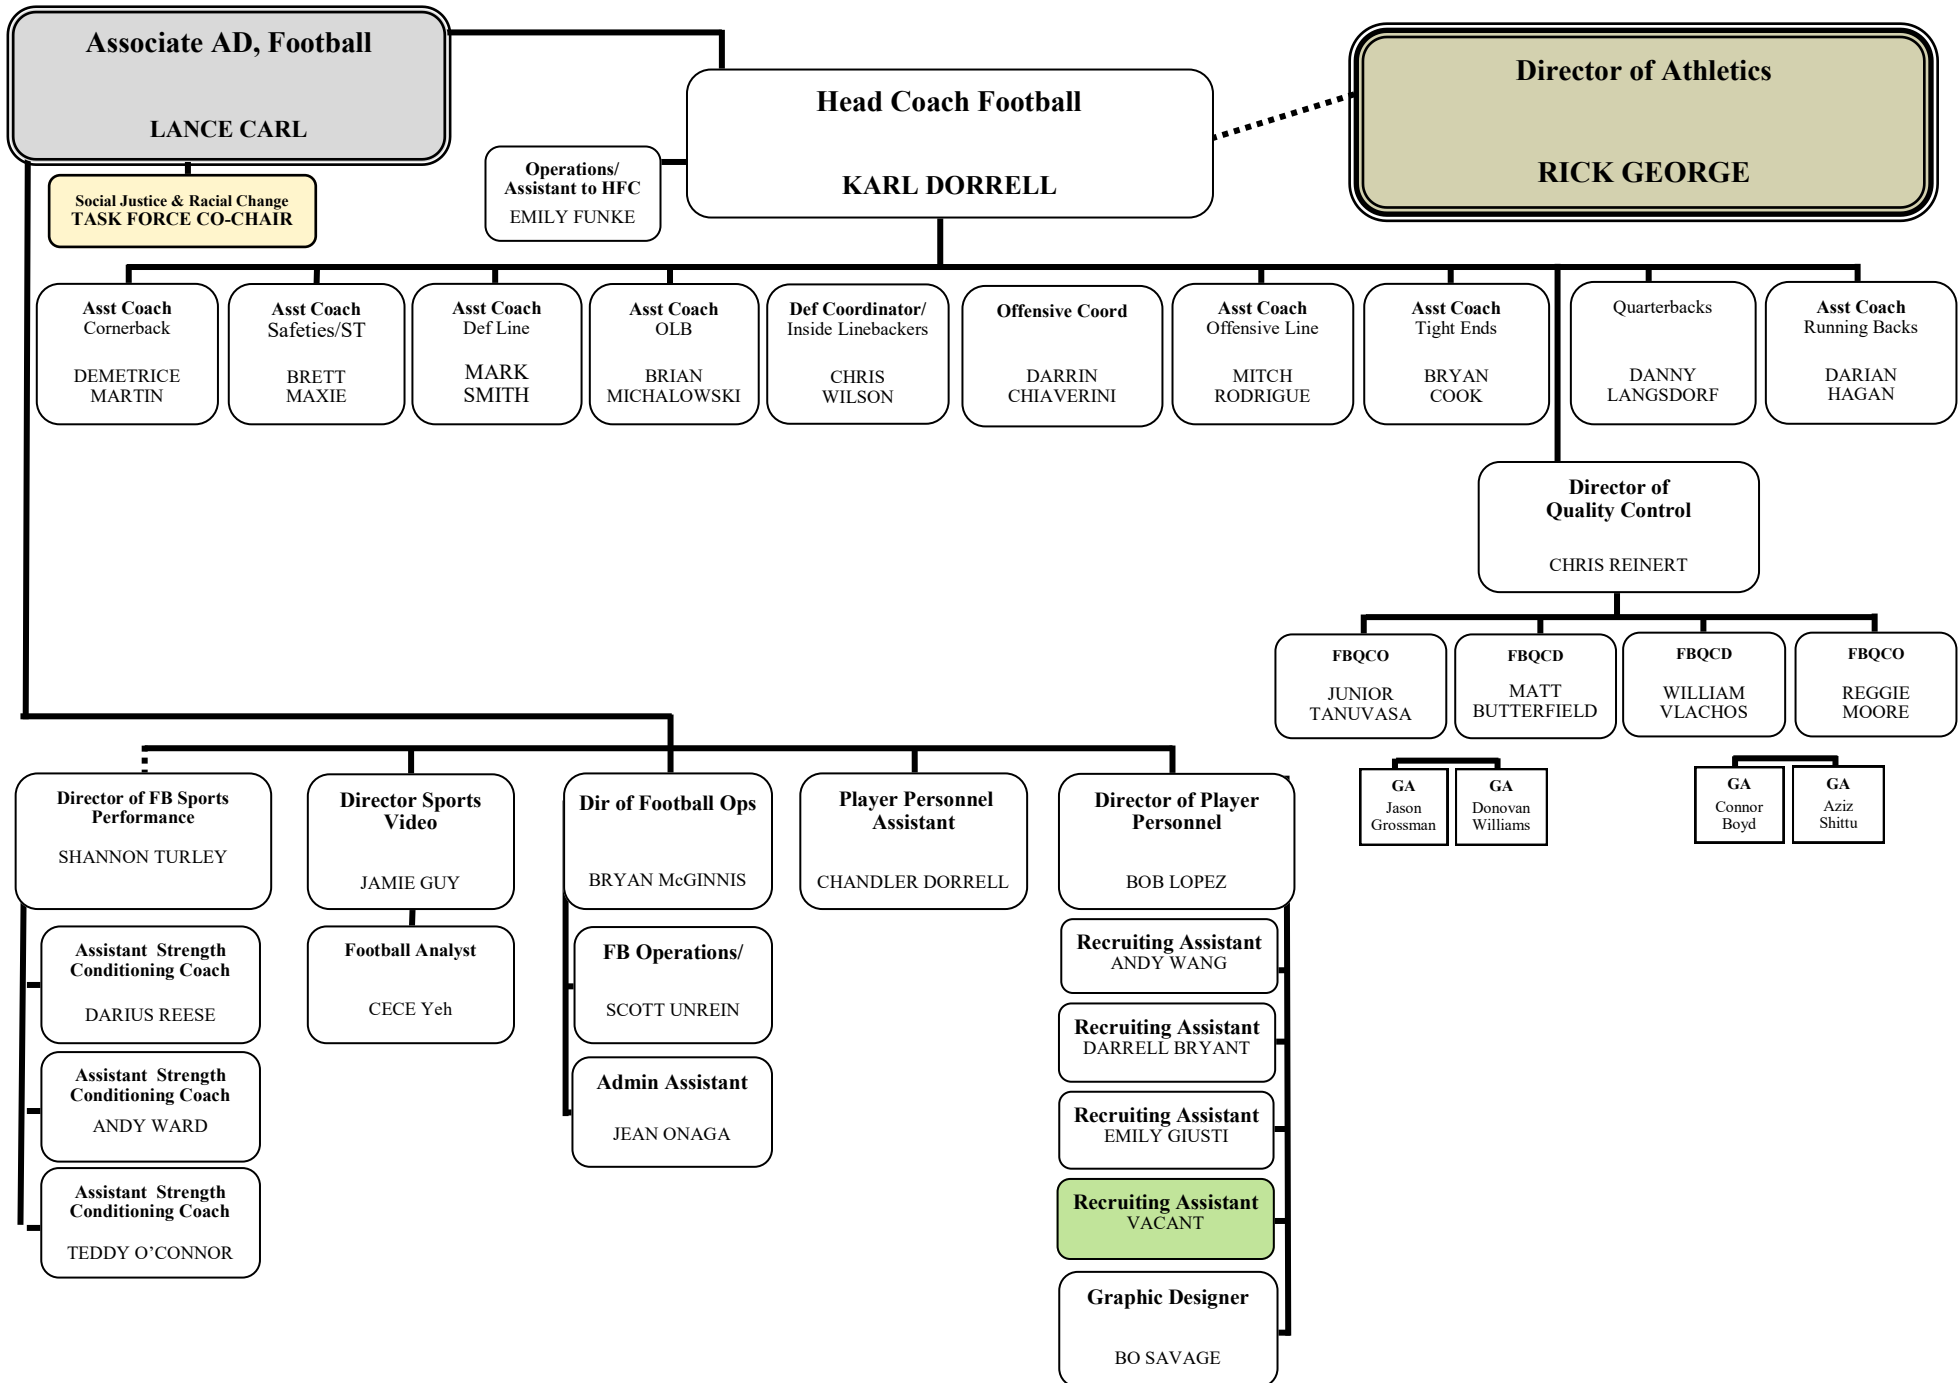

Associate AD—Football Administration & SA Development