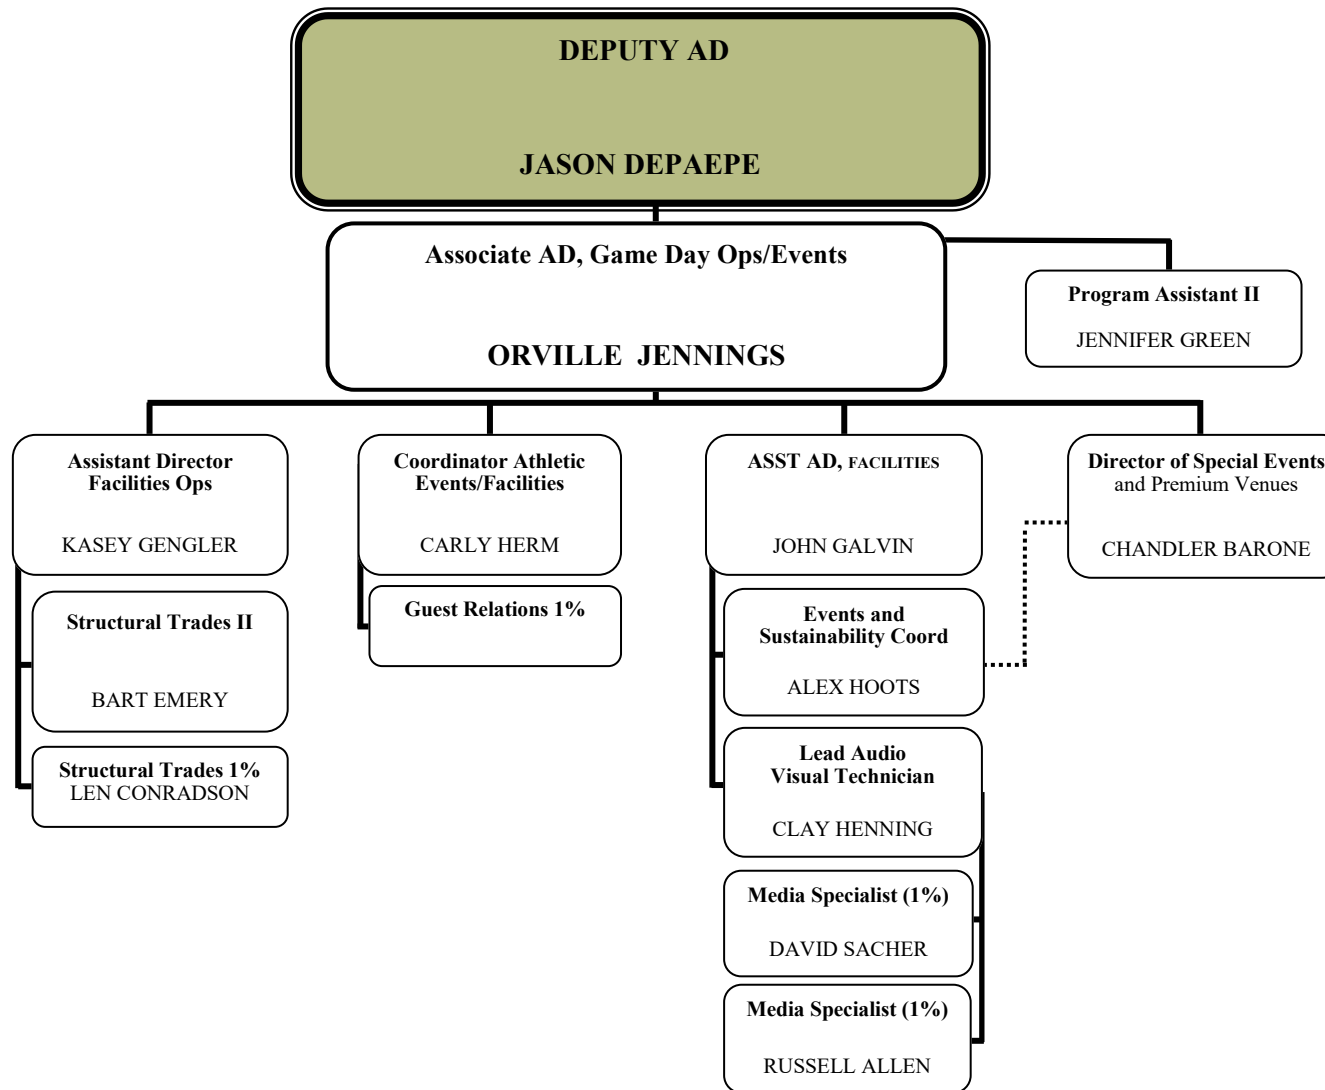

ASST AD, OPS
GABBIE PELLONI

DIVERSITY &
INCLUSION

Facility Operations & Game Day Ops

SWA/Senior Associate AD—Compliance

Senior Associate AD, External Operations

**Senior Associate AD,
External Operations**
ALEXIS WILLIAMS