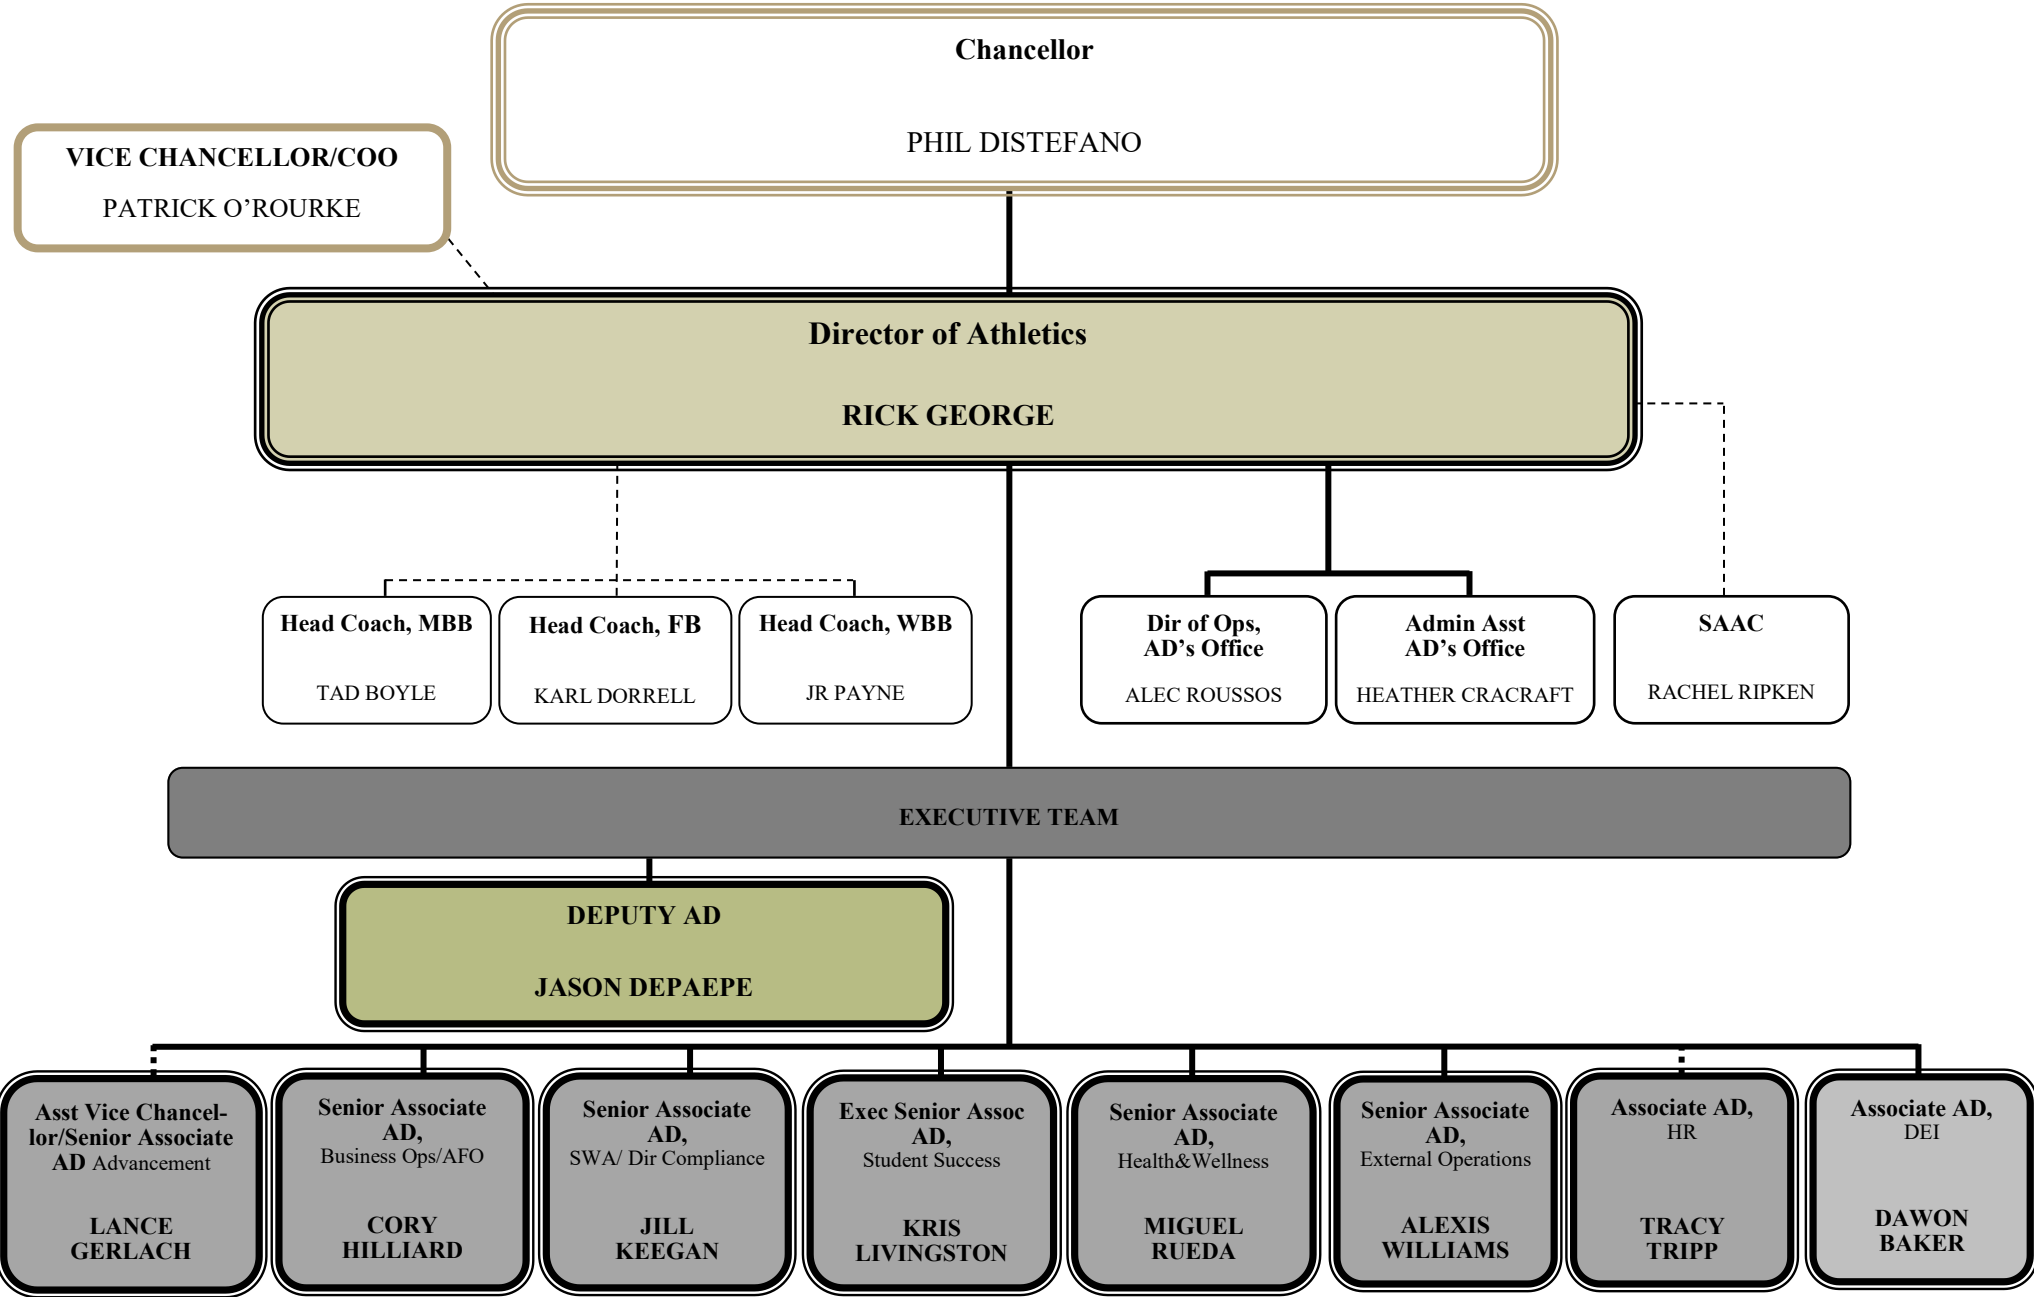

CU Athletics Department Organizational Chart

Deputy Director

Director of Athletics

RICK GEORGE

DEPUTY AD

JASON DEPAEPE

Admin Asst AD's Office

HEATHER CRACRAFT