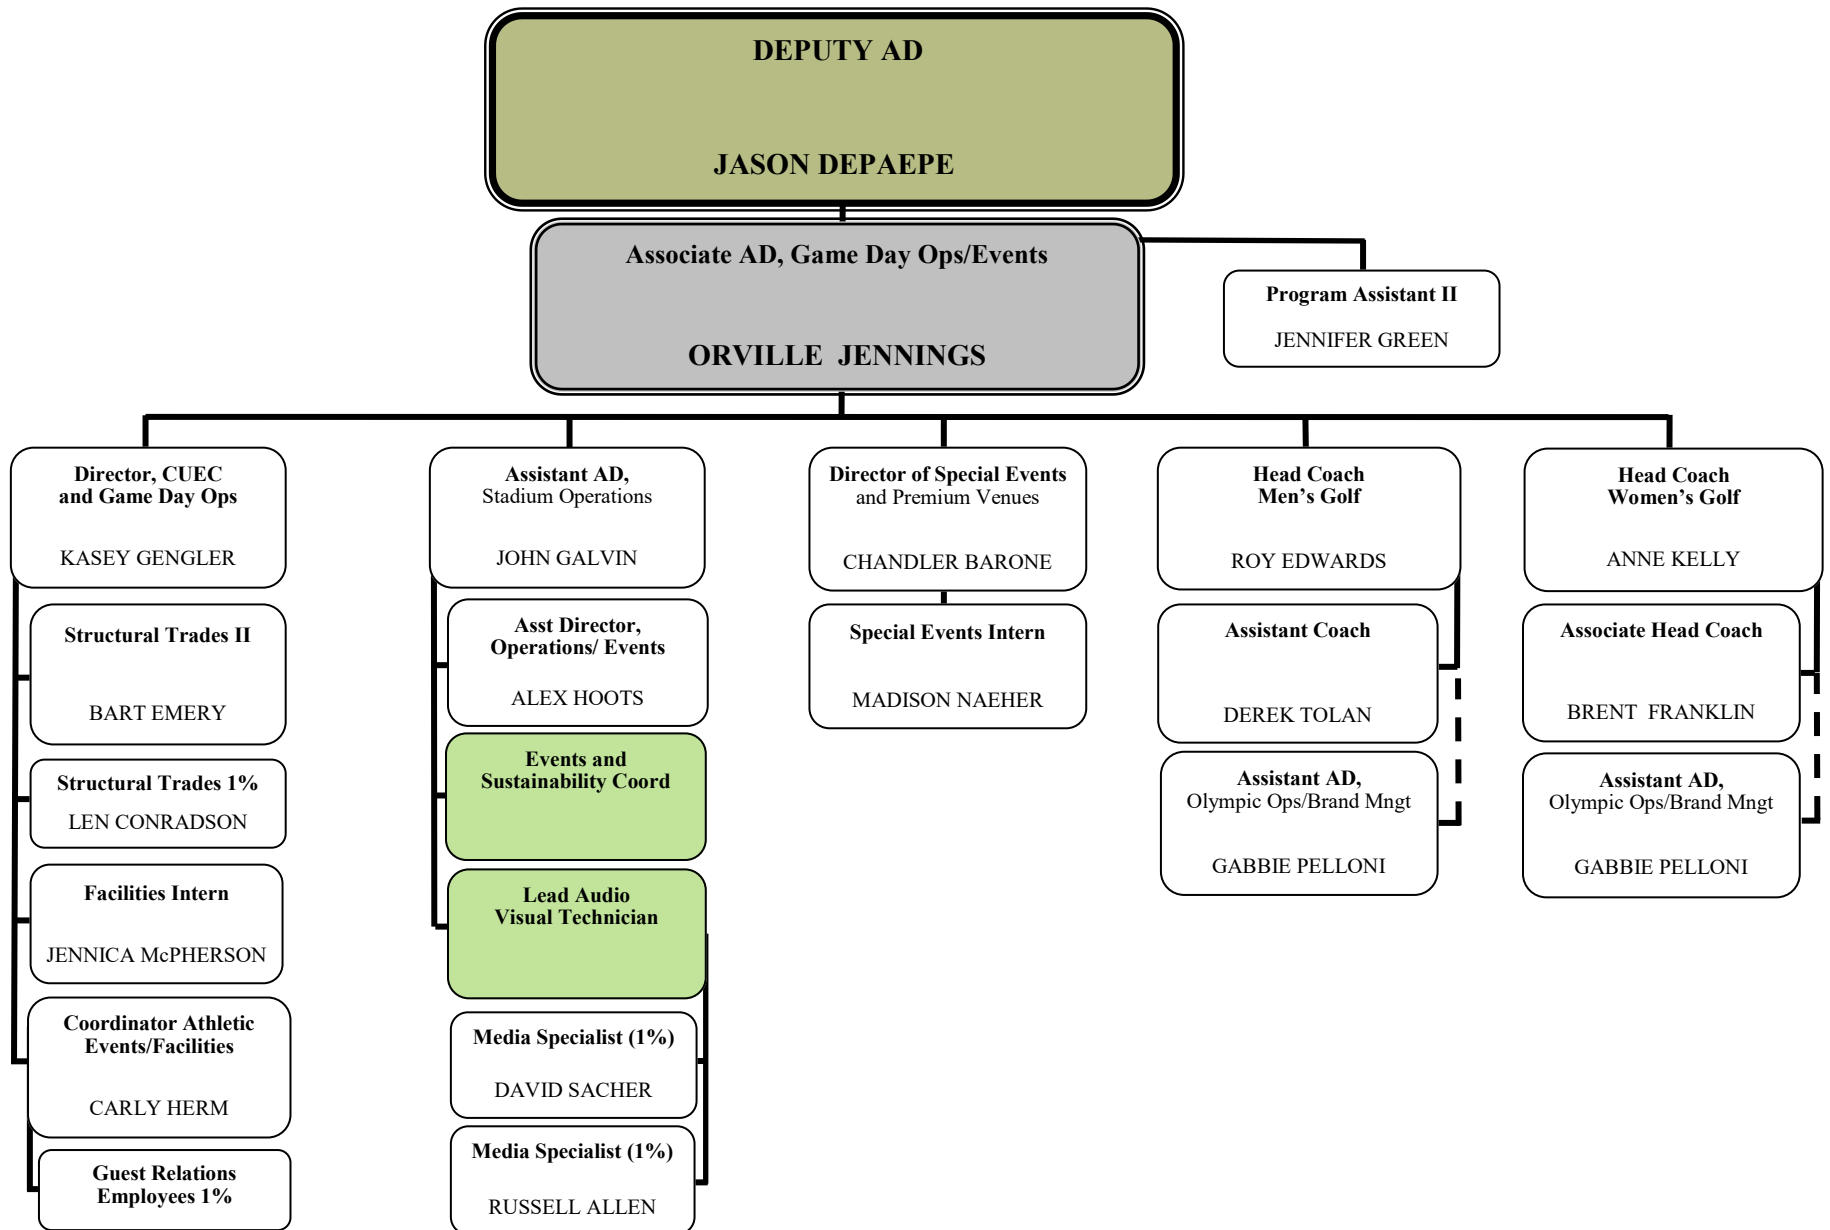

Maintenance

SWA/Senior Associate AD, Compliance

Senior Associate AD, External Operations

Ticket Solutions
ANDREW DARDIUS

Pac-12 Network

DIVERSITY & INCLUSION

**Senior Associate AD,
External Operations**
ALEXIS WILLIAMS