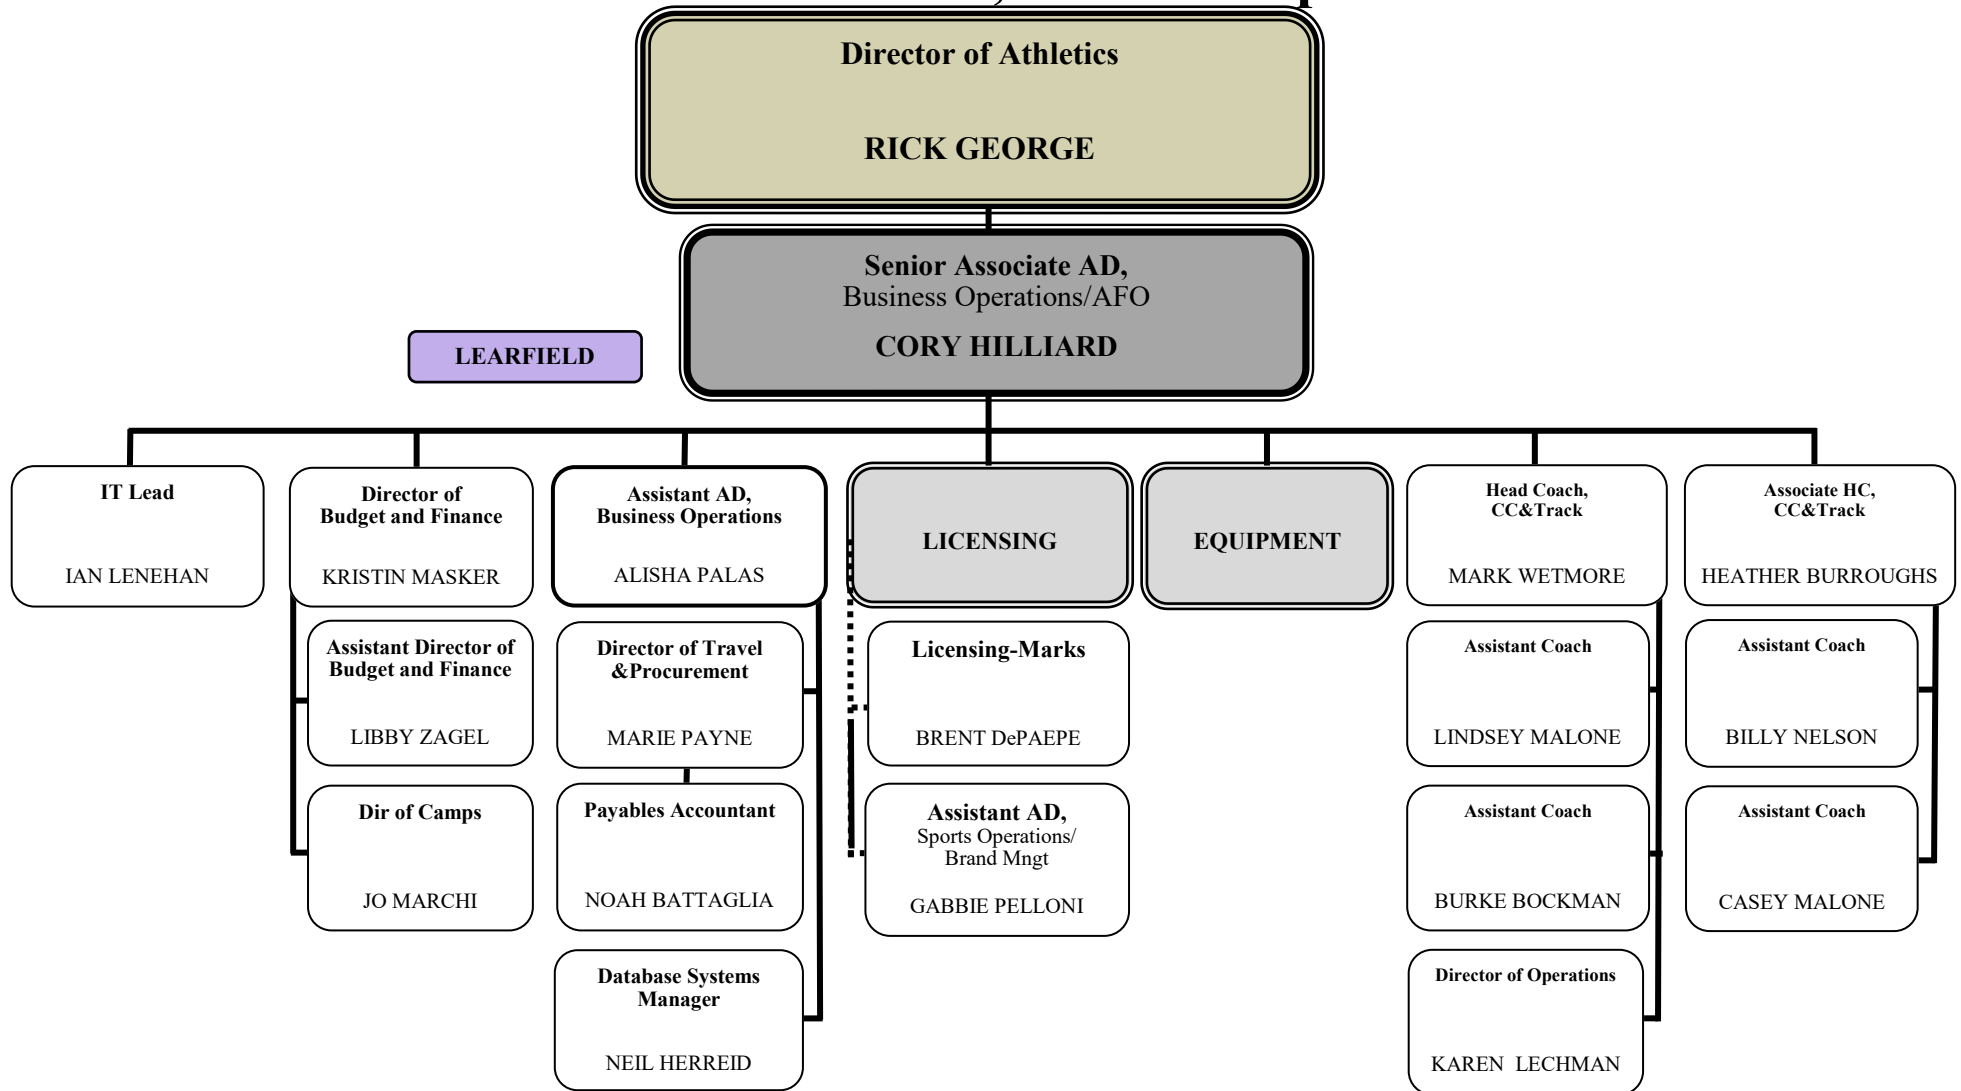

Senior Associate AD, Business Ops/AFO