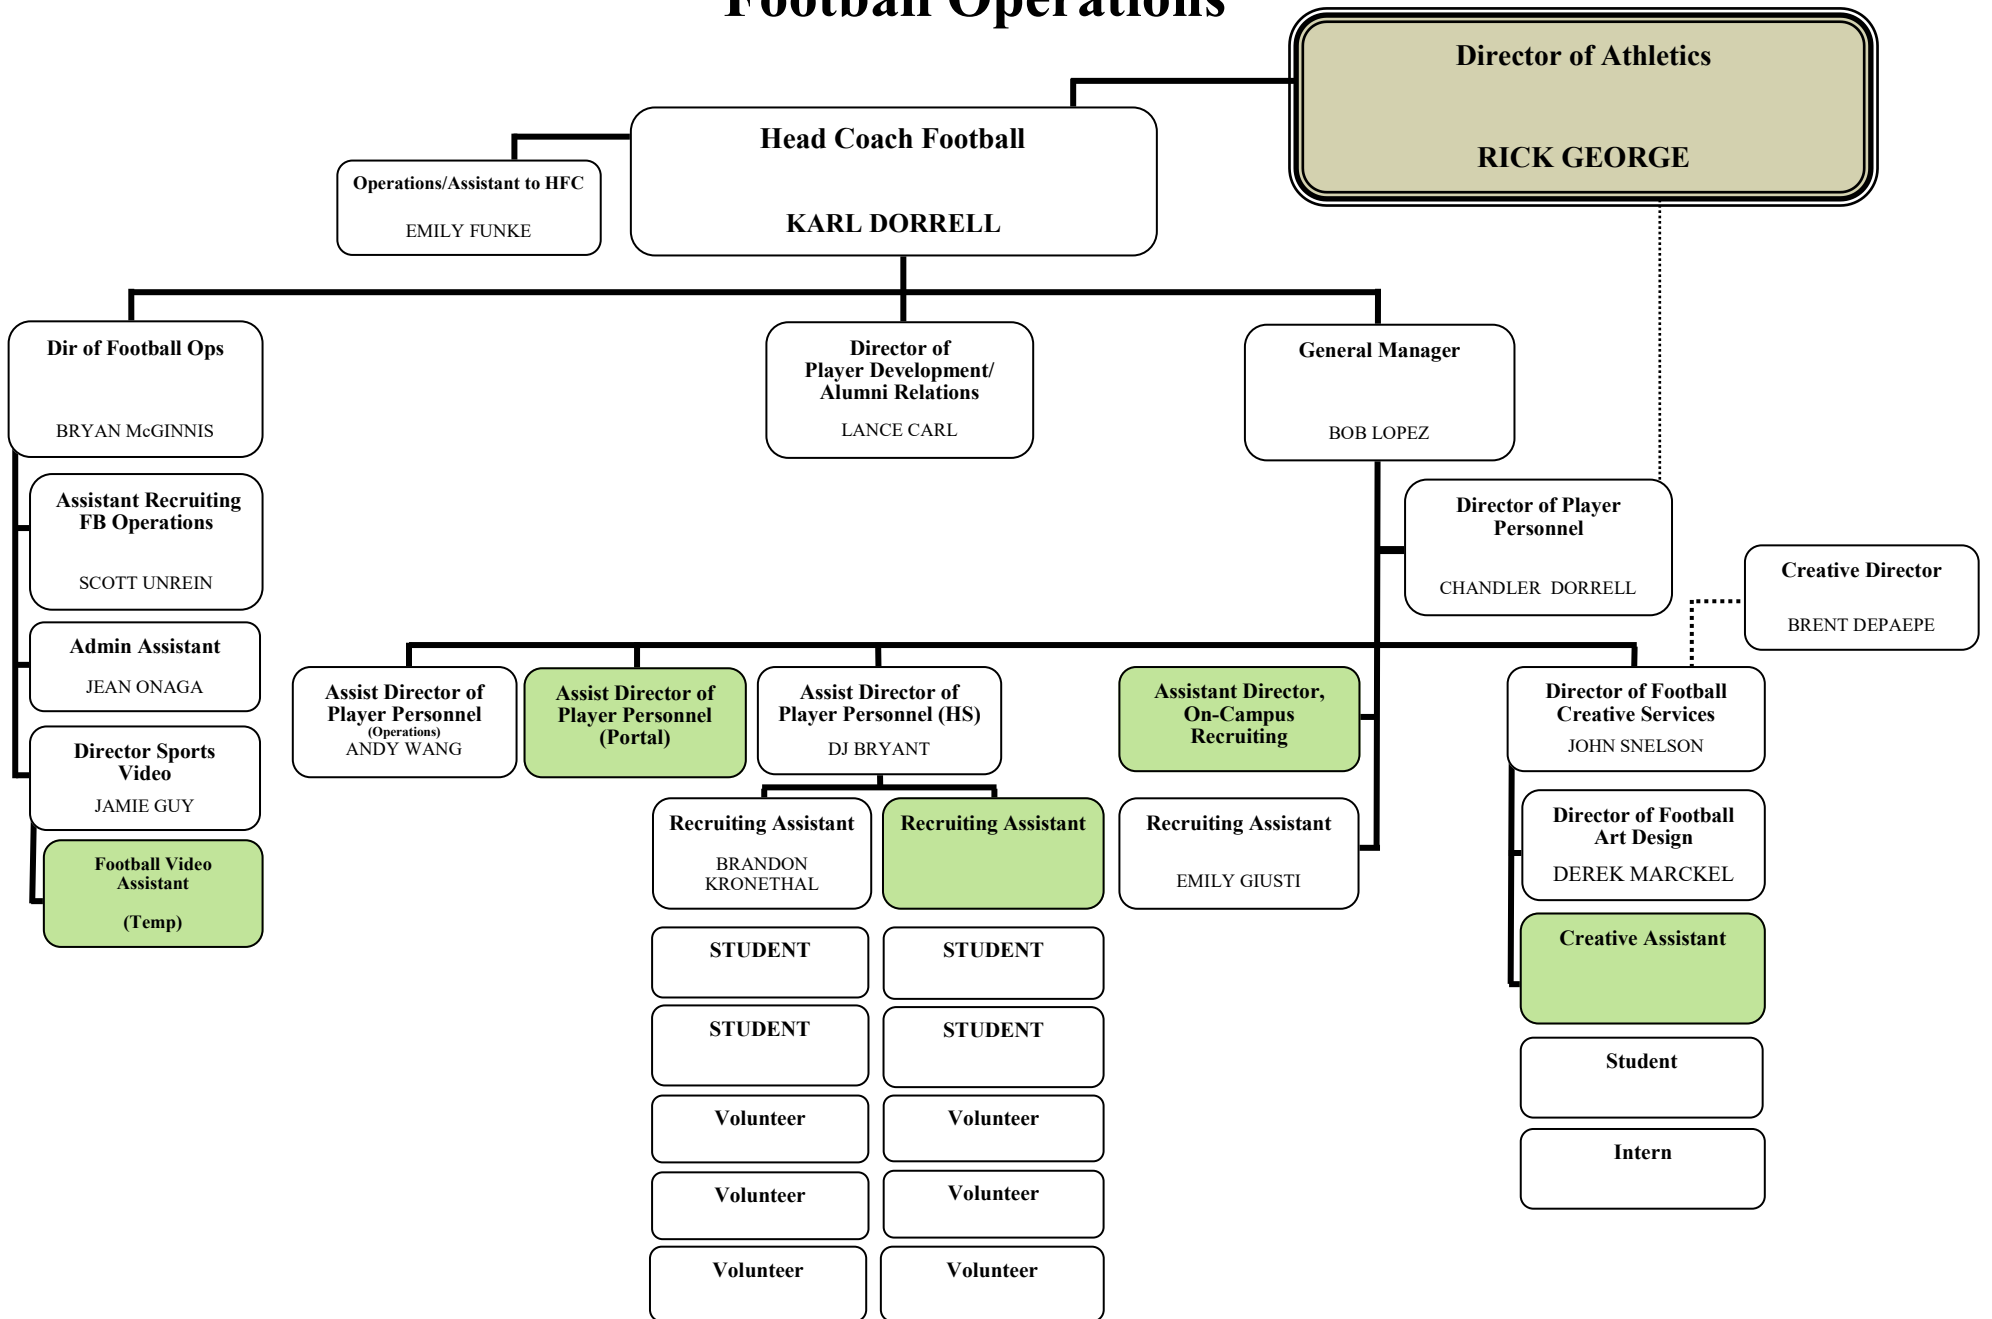

Football Operations