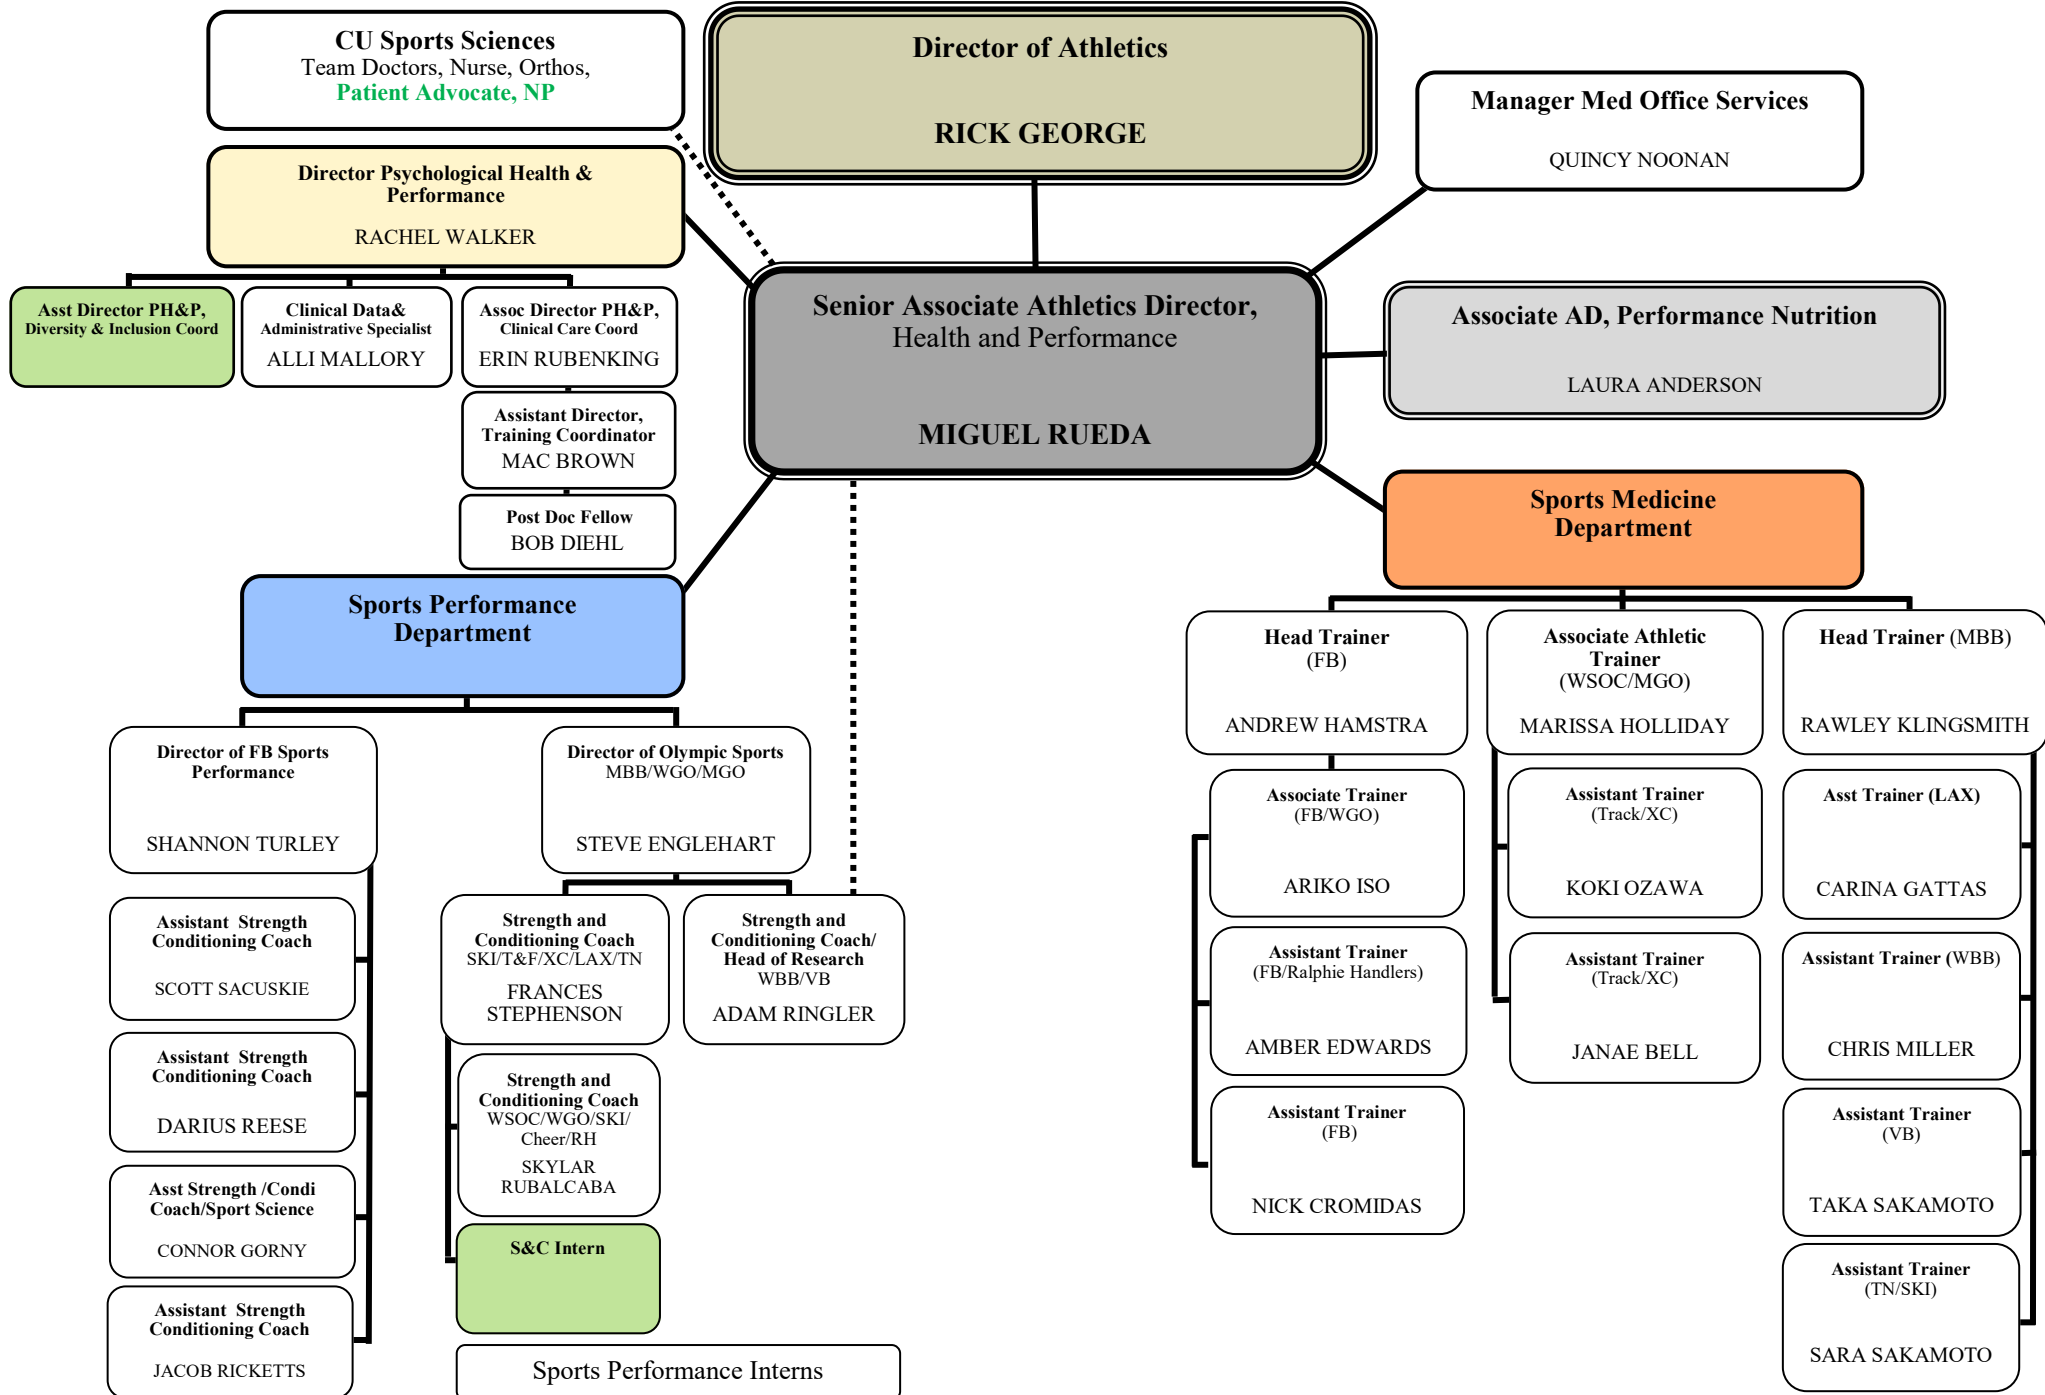

Senior Associate AD, Health & Sports Performance