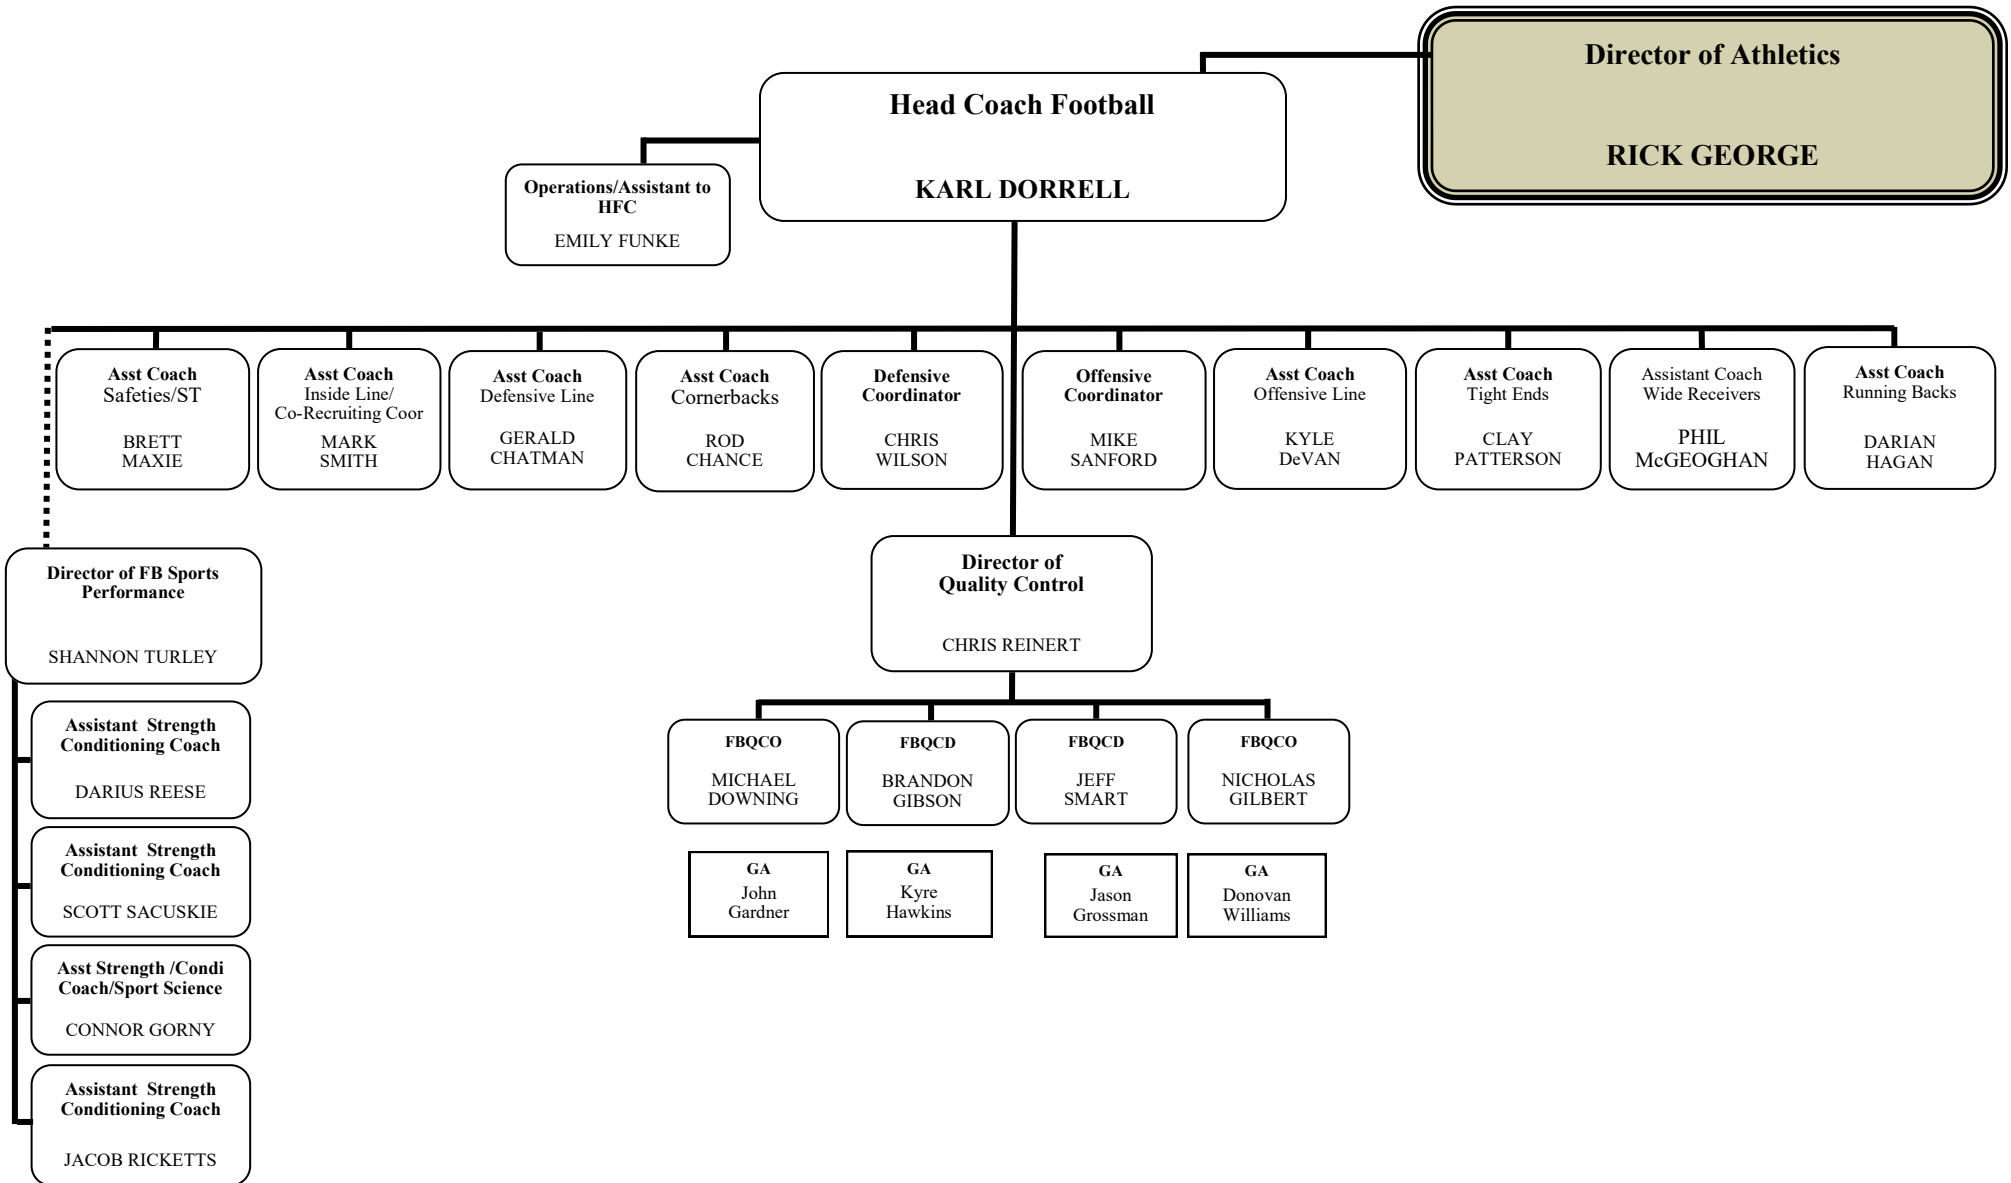

Football Coaching Staff, Quality Control Analyst & GAs