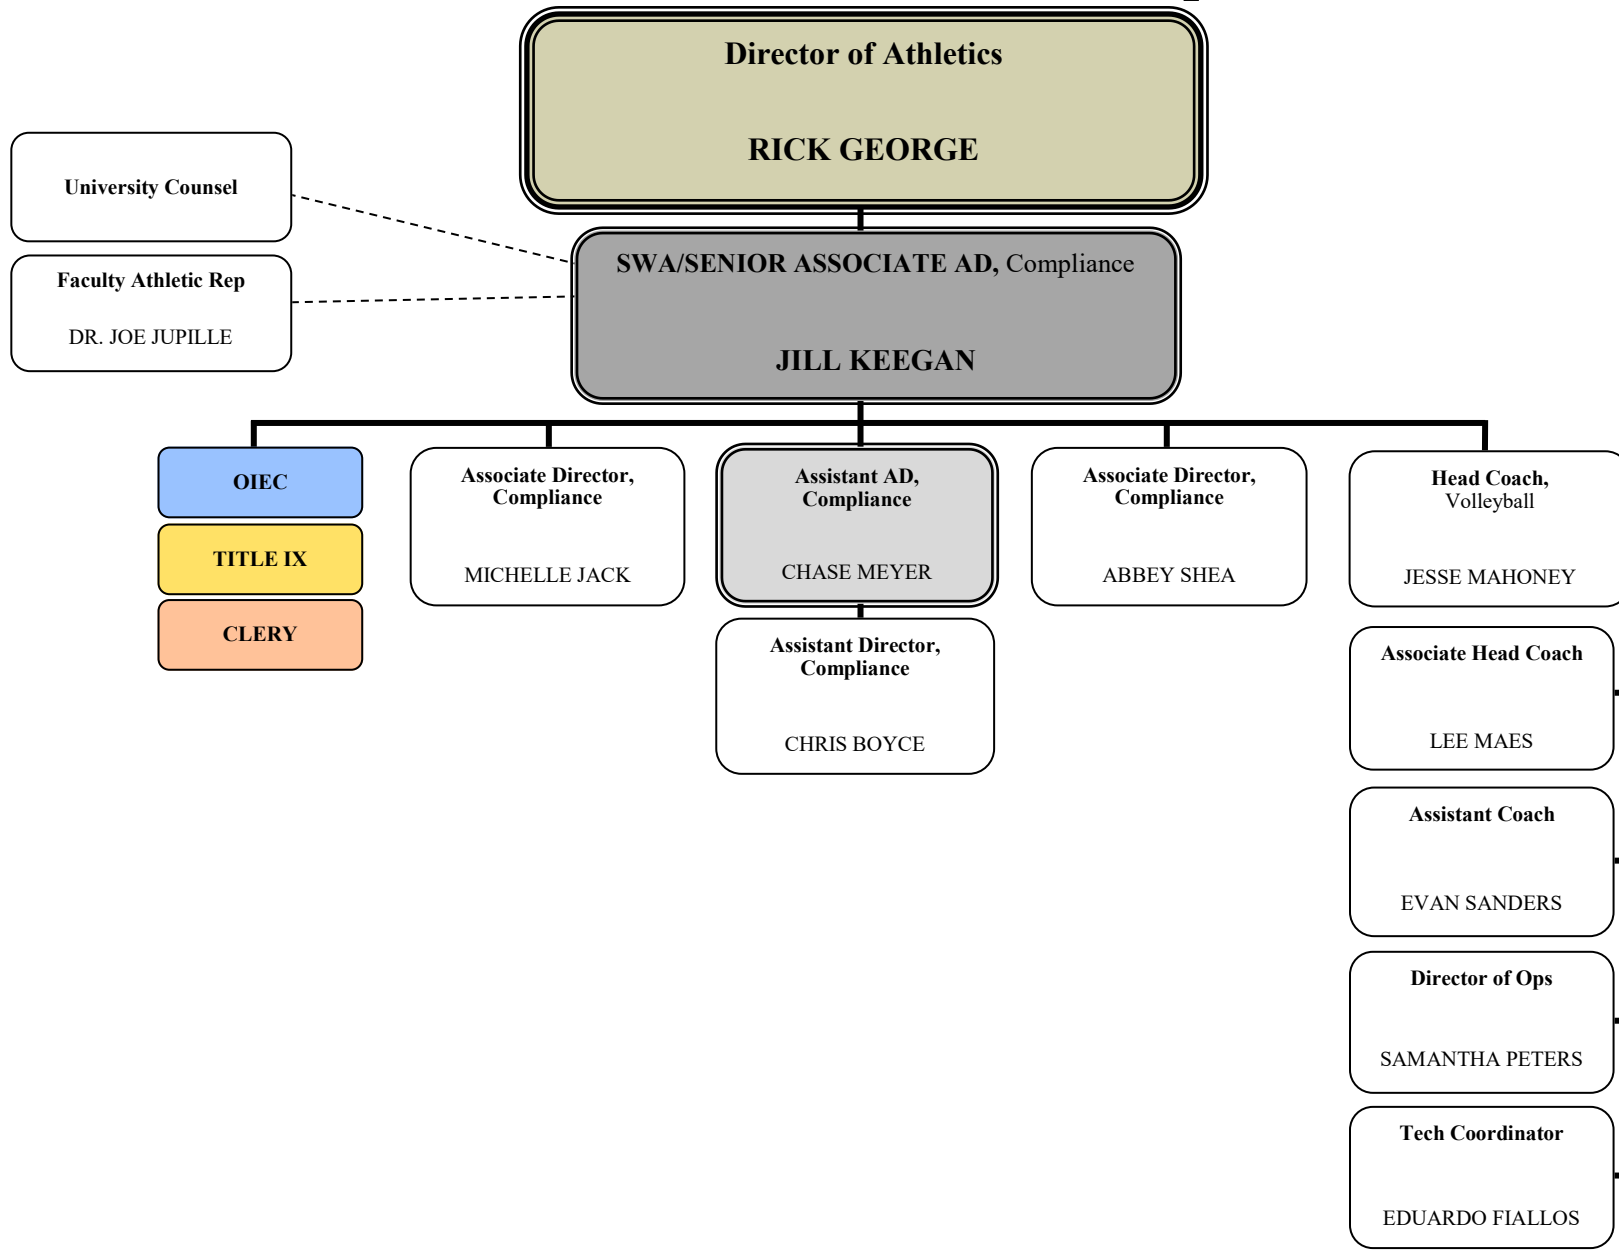

Maintenance

SWA/Senior Associate AD, Compliance

Senior Associate AD, External Operations

Ticket Solutions
ANDREW DARDIUS

Pac-12 Network

DIVERSITY & INCLUSION

**Senior Associate AD,
External Operations**
ALEXIS WILLIAMS