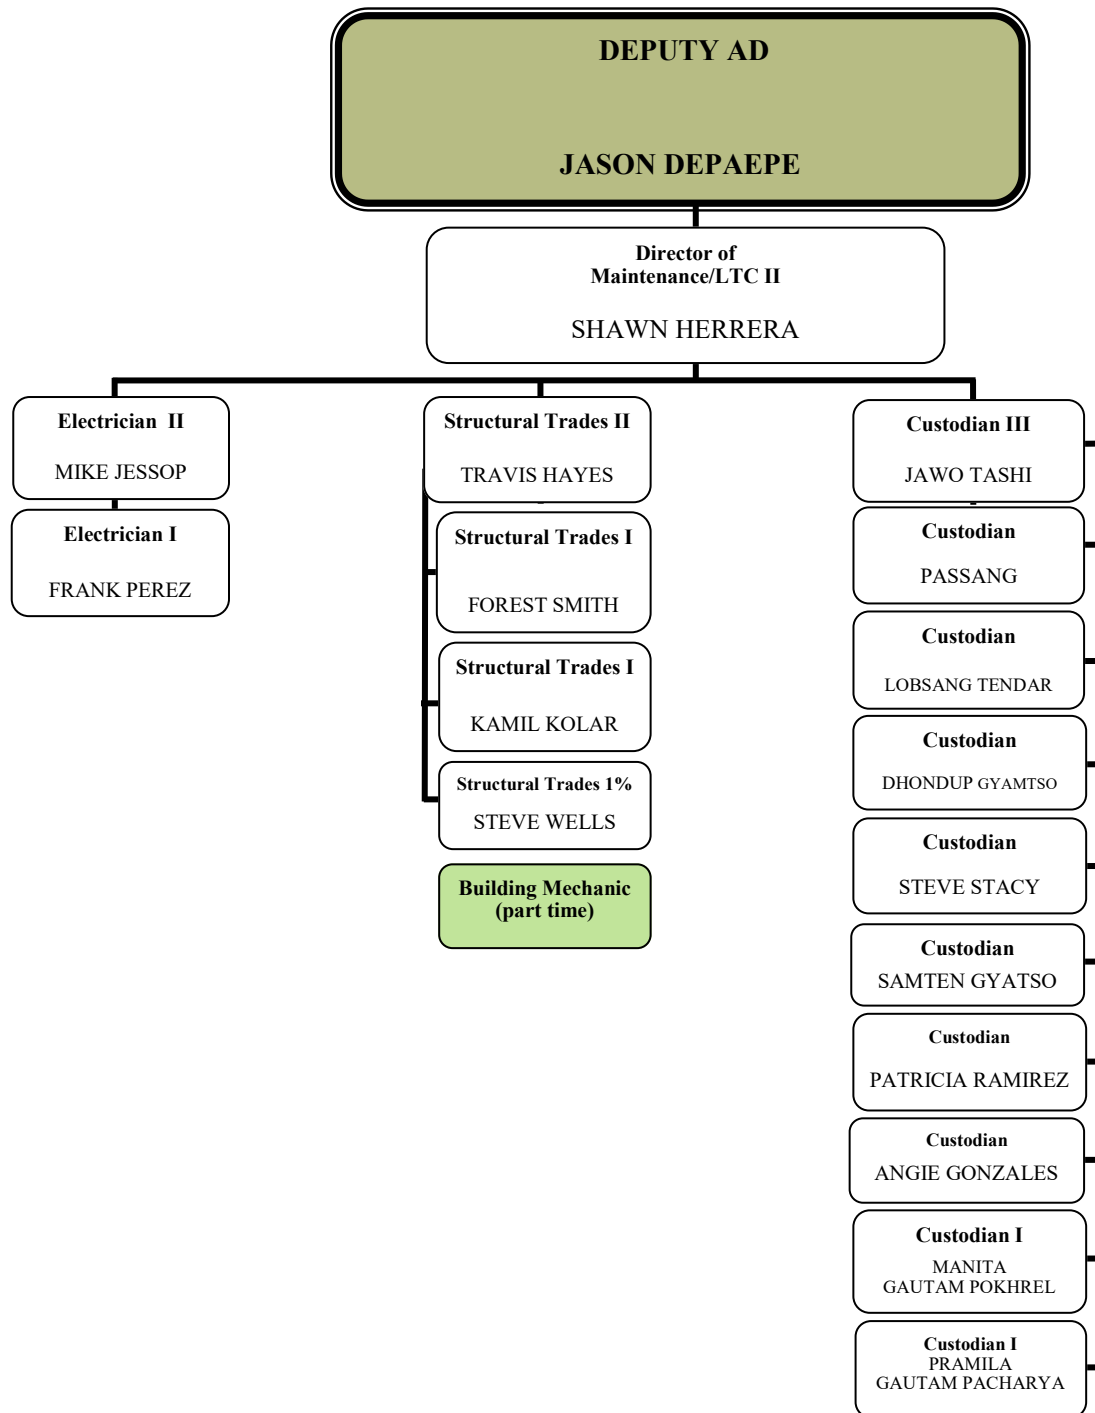

Maintenance

SWA/Senior Associate AD, Compliance

Senior Associate AD, External Operations

Ticket Solutions
ANDREW DARDIUS

Pac-12 Network

DIVERSITY & INCLUSION

**Senior Associate AD,
External Operations**
ALEXIS WILLIAMS