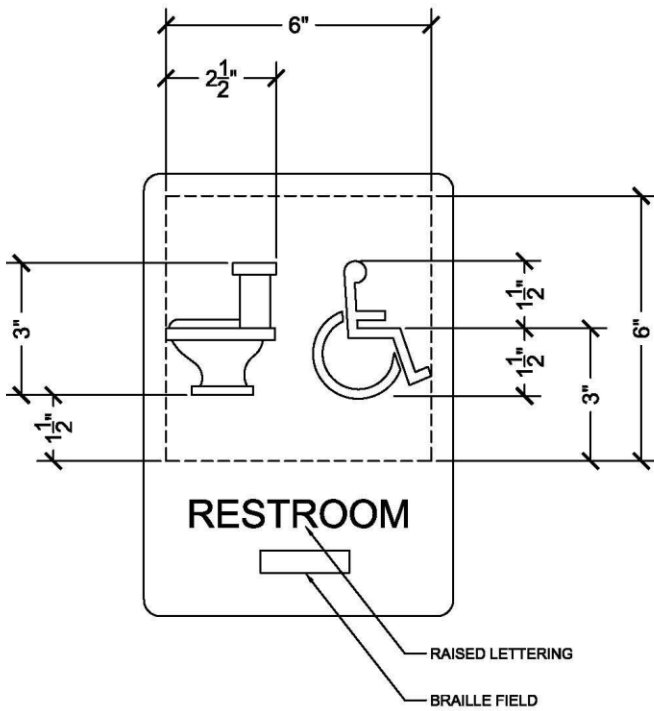

Re: All-gender/Gender-neutral restroom signage

In collaboration with the Chancellor’s Standing Committee on Gender & Sexuality, the following sign standards for All-gender or Gender-neutral restrooms were developed. There was agreement that text should preferably be limited to “RESTROOM” only, as “GENDER NEUTRAL RESTROOM” or “ALL GENDER RESTROOM” are another form of label that are ultimately to be avoided. The pictogram of a water closet or toilet is preferable to many of the current signs attempting to depict multiple genders.