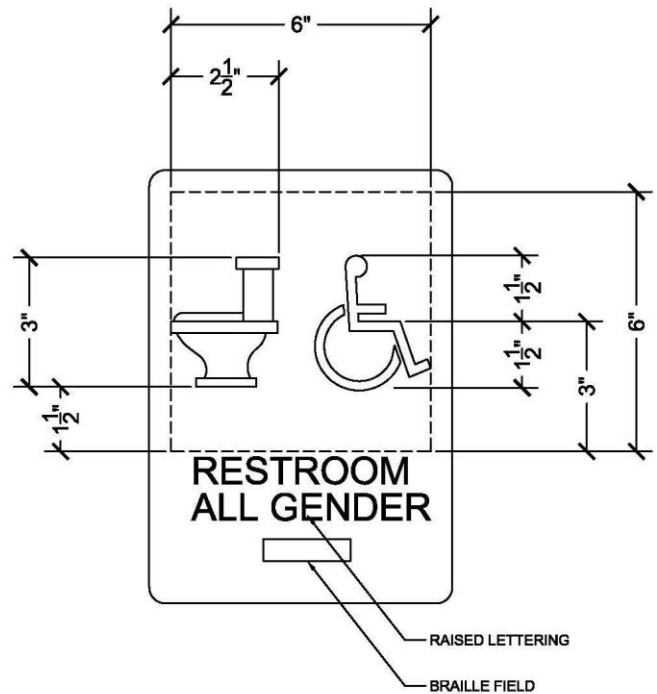

OPTIONAL TEXT