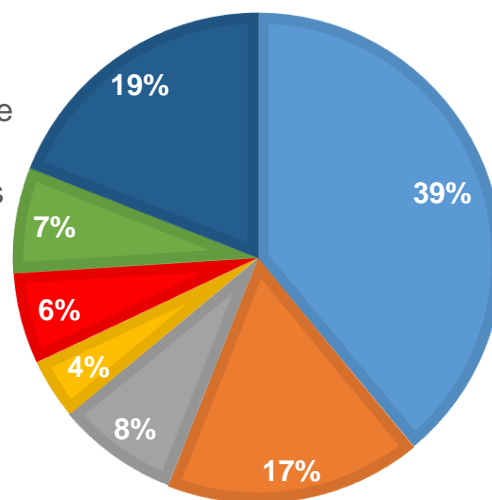

The MBA Program

2019 CLASS PROFILE

94
students

31%
female

16% international
14% minority

5.3 years of work
experience

Industry Background

Non-Profit/Education: 17%
Consumer Products/Marketing: 13%
Technology: 12%
Consulting: 12%
Government/Military: 10%
Financial Services: 10%
Pharmaceutical/Healthcare: 5%
Manufacturing: 5%
Real Estate: 3%
Construction: 3%
Other: 11%

Median Age: **29**
Median GPA: **3.4**
Median GRE: **310**
Median GMAT: **630**

UNDERGRADUATE MAJORS

- Business Administration
- Engineering/Computer Science
- Biology/Environmental Studies
- International Affairs
- Humanities/Liberal Arts
- Journalism/Communication
- Other