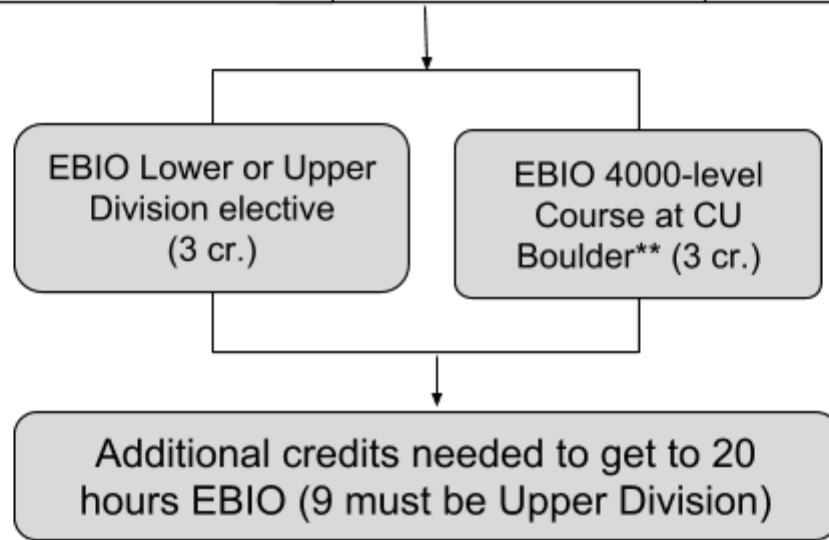

*Talk to your Academic Advisor to see what courses are best for you!

**EBIO 4000-level must be taken through:

- CU Boulder Main Campus
- CU's Mountain Research Station
- EBIO Global Seminar

(Excludes EBIO 4840, 4870 and Study Abroad)

- All courses must be completed with C- or better.
- A CU EBIO GPA of 2.00 is required.
- A minimum of 12 credit hours must be taken through CU Boulder Campus, including a minimum of 6 of the 9 upper division credits.
- All courses must have an EBIO prefix (exceptions: MCDB 1150 can substitute for EBIO 1210, and MCDB 2150 counts as a lower division EBIO elective).
- EBIO 1030, 1040, 1050, 1300, and 1950 do not count toward the minor.
- Up to 3 credits of EBIO Indep. Study/Indep. Research/Internship may be applied toward the minor.