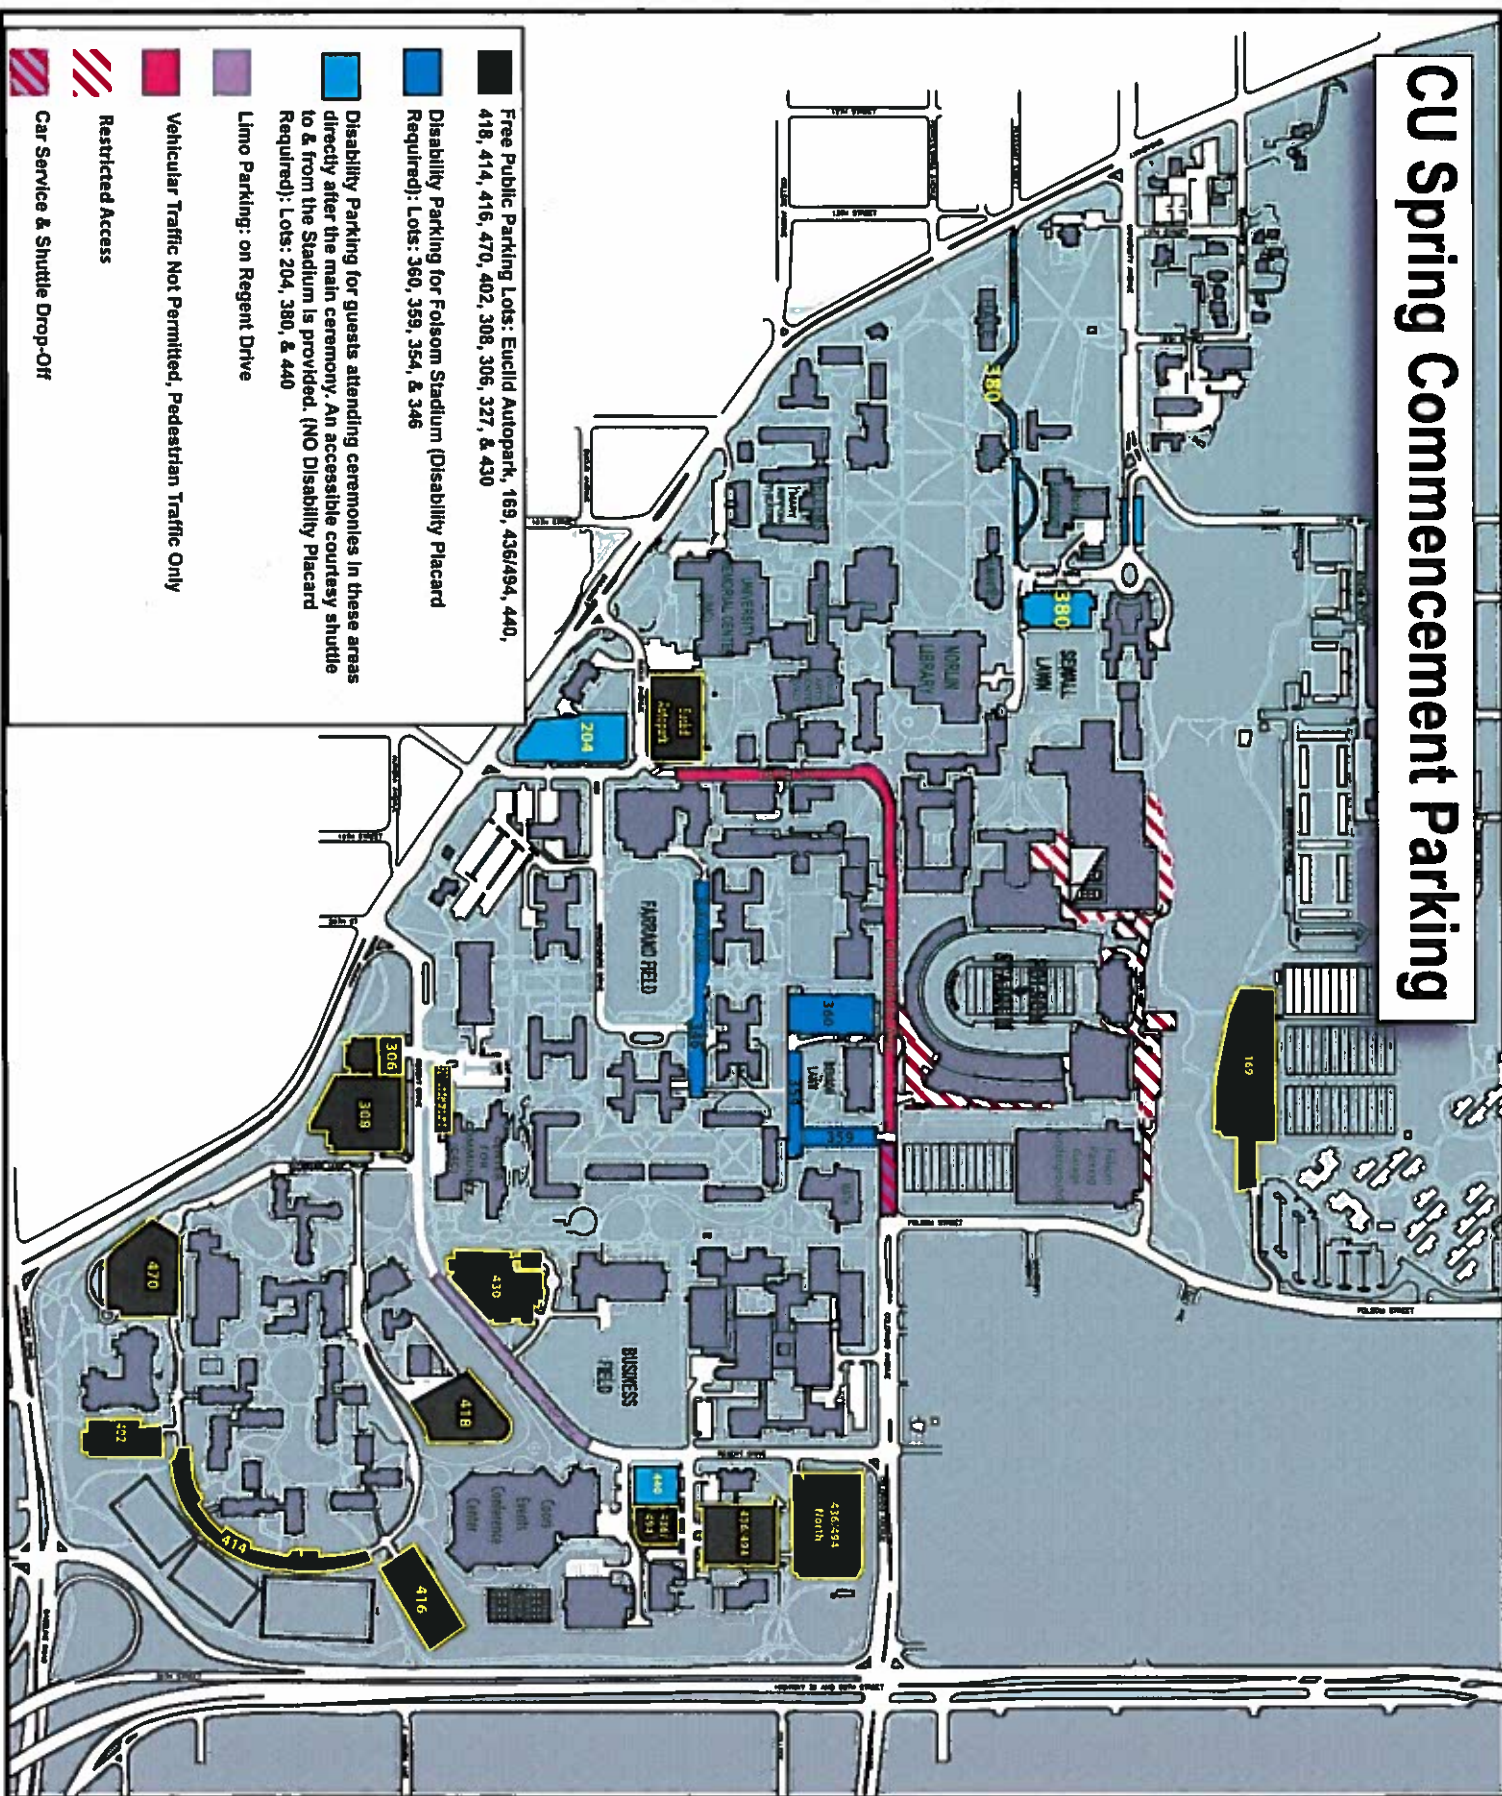

# CU Spring Commencement Parking

Free Public Parking Lots: Euclid Autopark, 169, 436/494, 440, 418, 414, 416, 470, 402, 308, 306, 327, & 430

Disability Parking for Folsom Stadium (Disability Placard Required): Lots: 360, 359, 354, & 346

Disability Parking for guests attending ceremonies in these areas directly after the main ceremony. An accessible courtesy shuttle to & from the Stadium is provided. (NO Disability Placard Required): Lots: 204, 380, & 440

Limo Parkings: on Regent Drive

Vehicular Traffic Not Permitted, Pedestrian Traffic Only

Restricted Access

Car Service & Shuttle Drop-Off

# Commencement Shuttles

- Regent Shuttle
- Northwest Shuttle
- Discovery Express