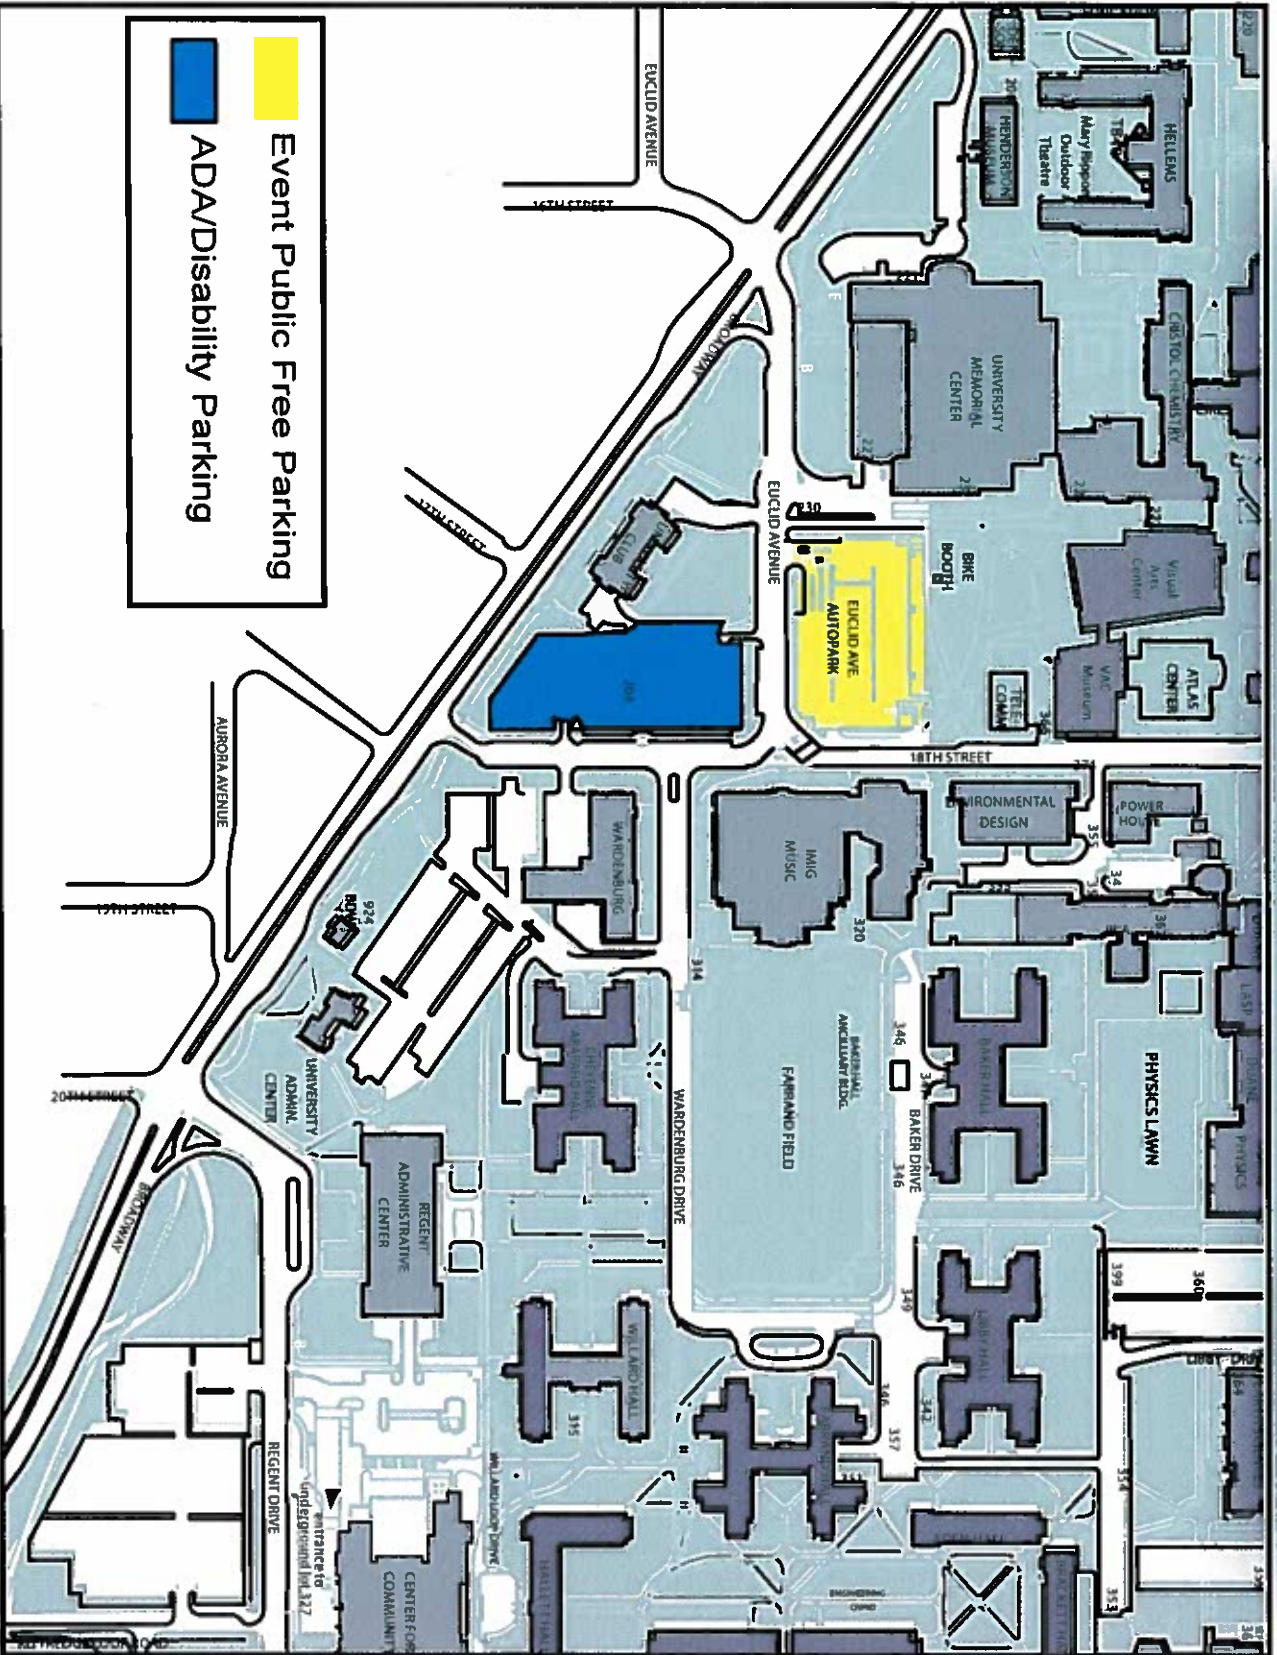

Disability Parking for guests attending ceremonies in these areas directly after the main ceremony. An accessible courtesy shuttle to & from the Stadium is provided. (NO Disability Placard Required): Lots: 204, 380, & 440

Limo Parkings: on Regent Drive

Vehicular Traffic Not Permitted, Pedestrian Traffic Only

Restricted Access

Car Service & Shuttle Drop-Off

# UMC Area Ceremony Parking