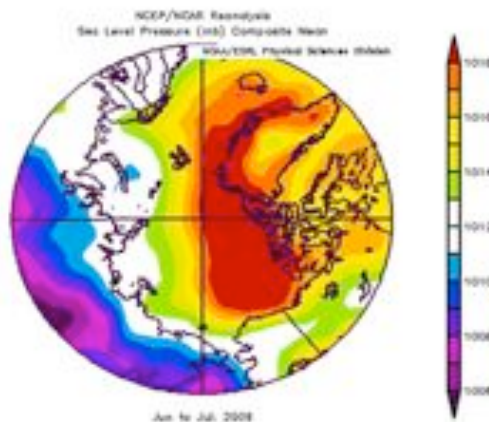

Call for Presentations

All students (both undergraduate and graduate) are invited to submit abstracts on any research topic in Applied Mathematics. Abstracts should include:

- Title of work to be presented,
- Author's name,
- The university the author is currently attending,
- Names of any advisors or other collaborators,
- An extended description of the research to be presented (of length no greater than 500 words).

Talks: Presentation slots are available for 25 minutes (20 minute talk followed by 5 minutes for questions and set-up of the next speaker).

Please send abstracts in LaTeX or plain text to FRAMSC.abstracts@gmail.com

The abstract submission deadline is **Friday, February 21, 2014.**