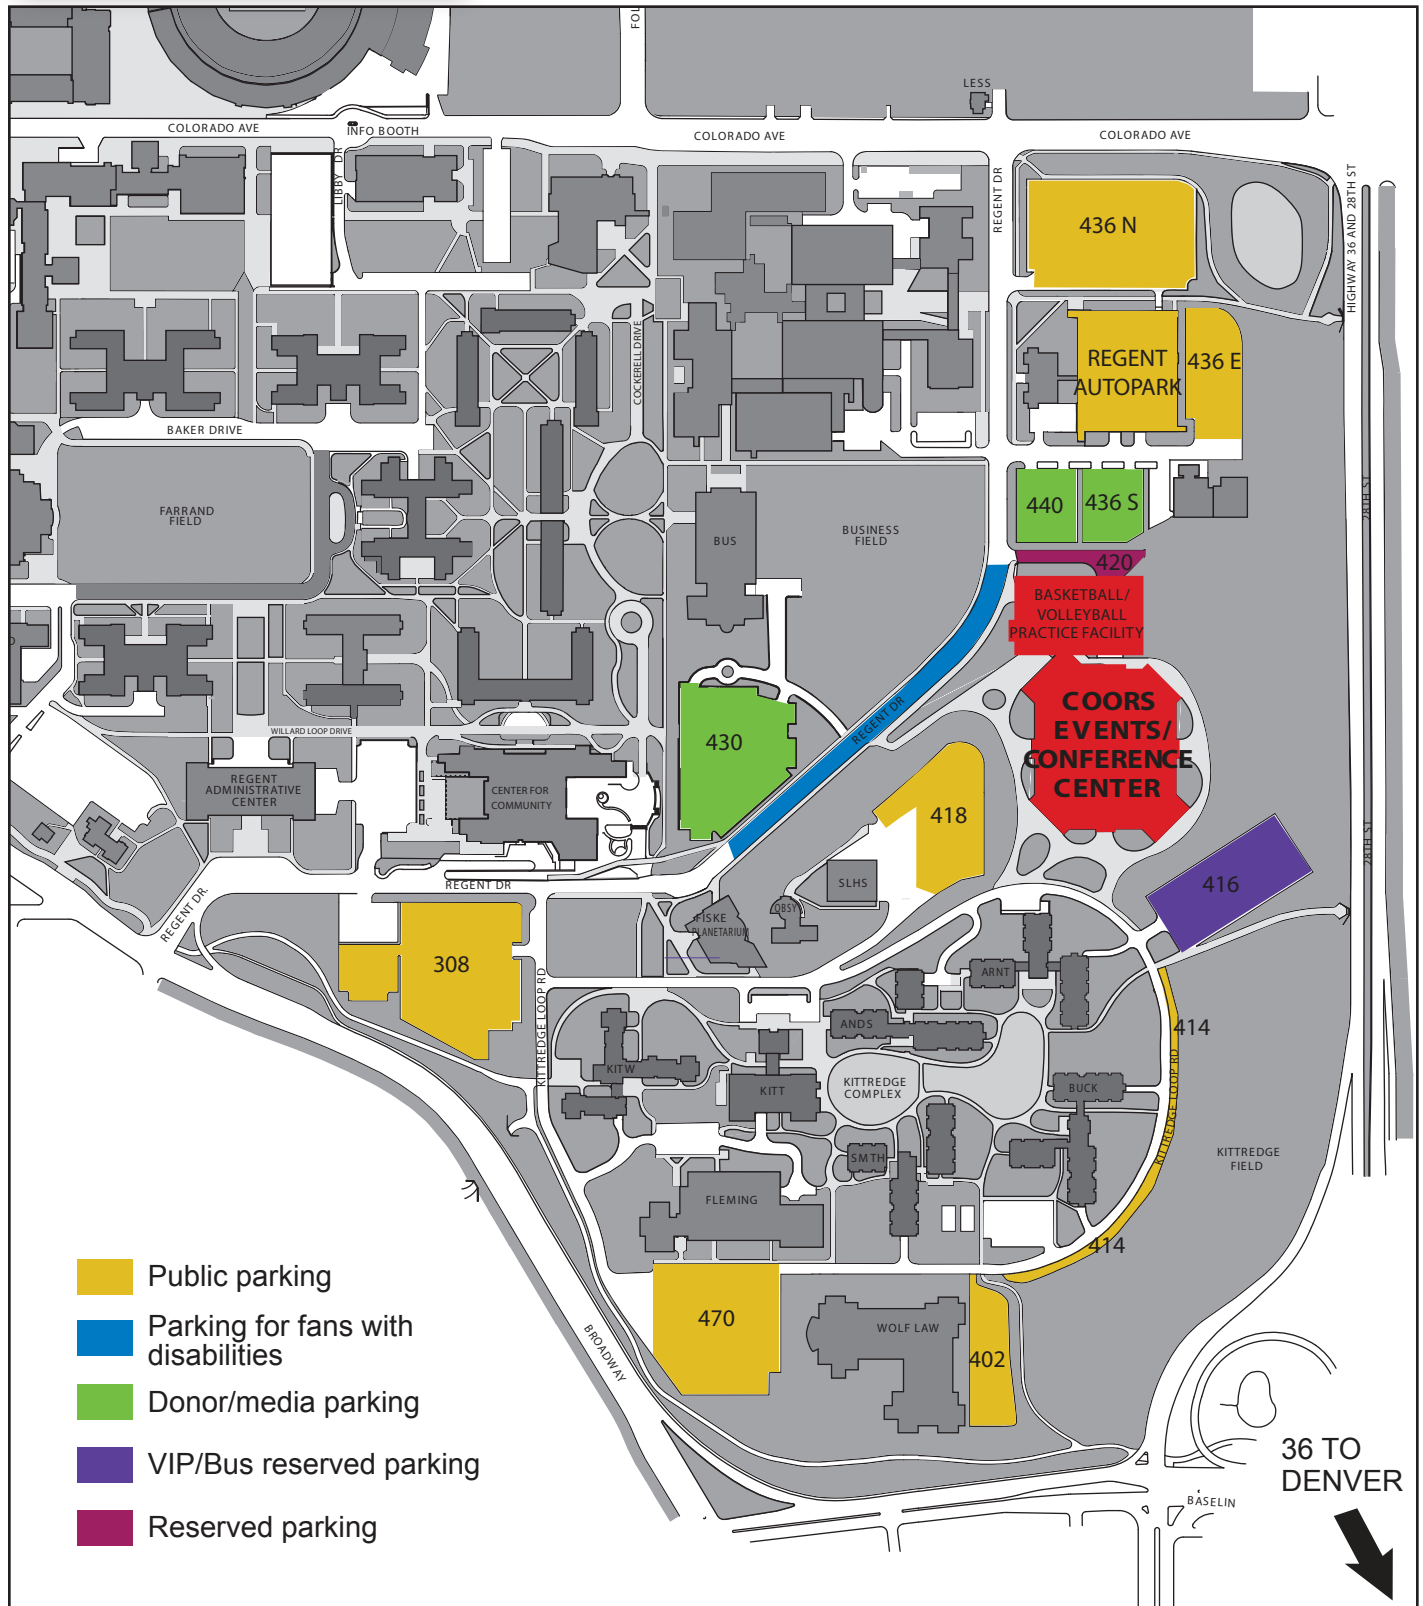

CU Basketball

- Kittredge residents may access campus at Regent Drive from Northbound Broadway.
- When event traffic exits campus, access Regent Drive via Broadway. Access to Regent Dr. via Colorado Ave. is restricted.
- Spaces along Regent Drive are reserved for Fans with disabilities, but ADA parking will be accommodated in any public lot.