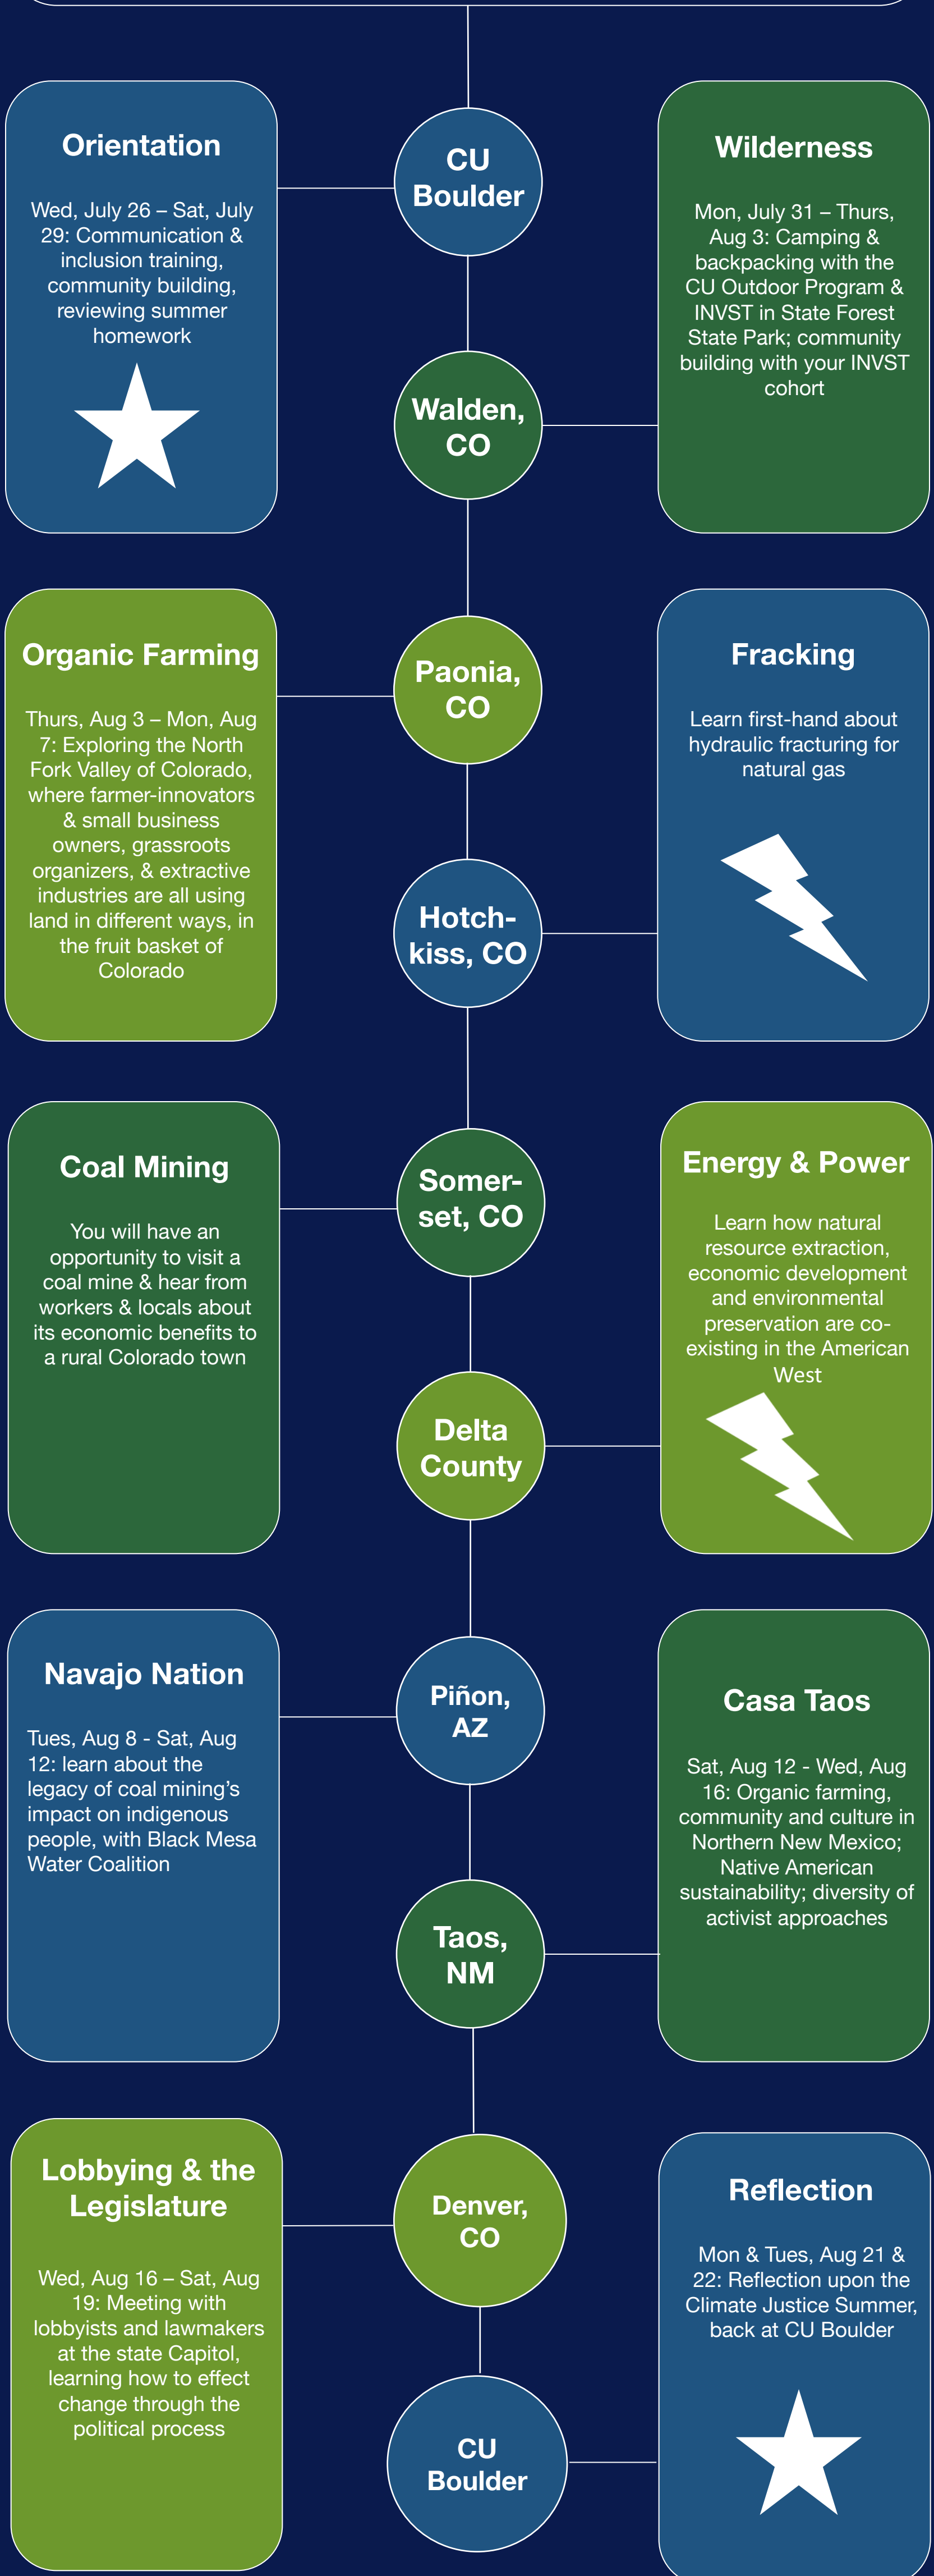

CLIMATE JUSTICE SUMMER

INVST 2017

The following are some but not all of our stops along the journey. This draft itinerary is subject to change. The final version will be available during Orientation.

Learn more at www.colorado.edu/invst
Click "INVST Summer Experiences"