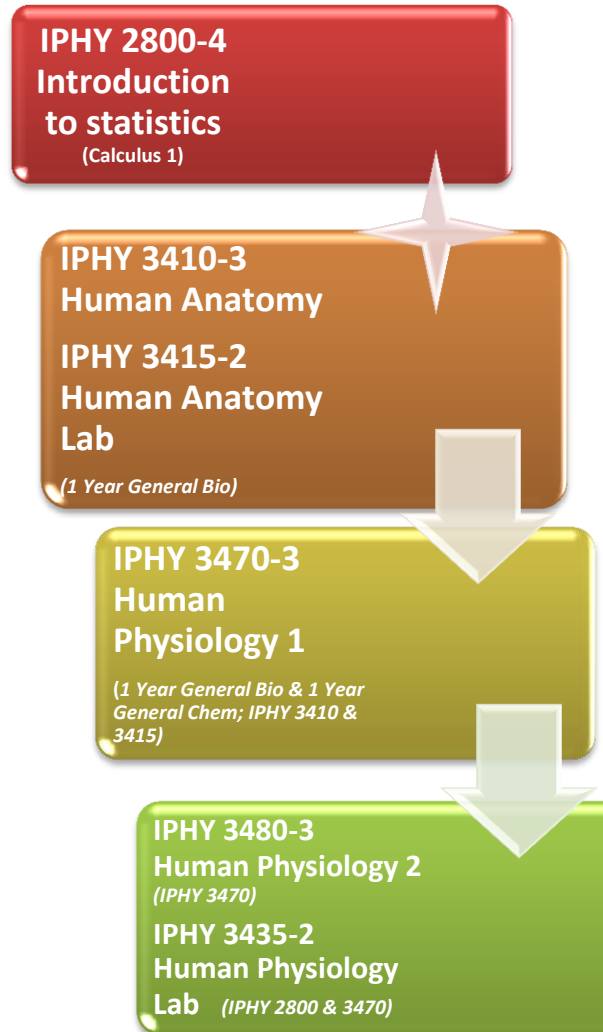

INTEGRATIVE PHYSIOLOGY OVERVIEW

ANCILLARY COURSES (C- or better is required)

IPHY Specifically Required Courses (C- or better) (Prerequisites)

IPHY Major Core Courses (C- or better) Students choose 3 of the following 6 courses