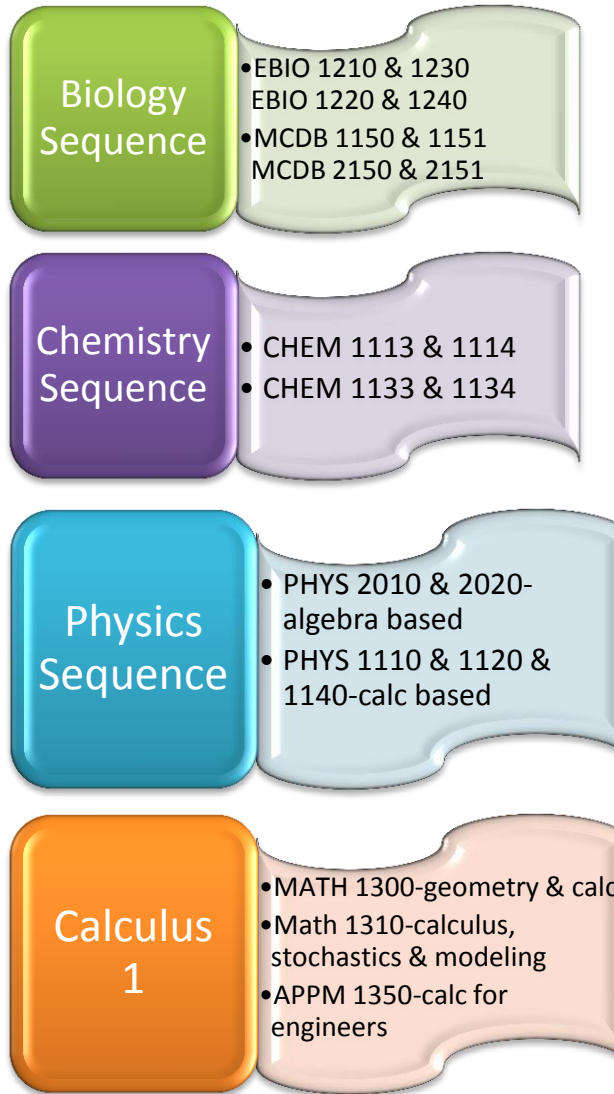

INTEGRATIVE PHYSIOLOGY OVERVIEW

ANCILLARY COURSES (C- or better is required)

IPHY Specifically Required Courses (C- or better) (Prerequisites)

IPHY Major Core Courses (C- or better) Students choose 3 of the following 6 courses