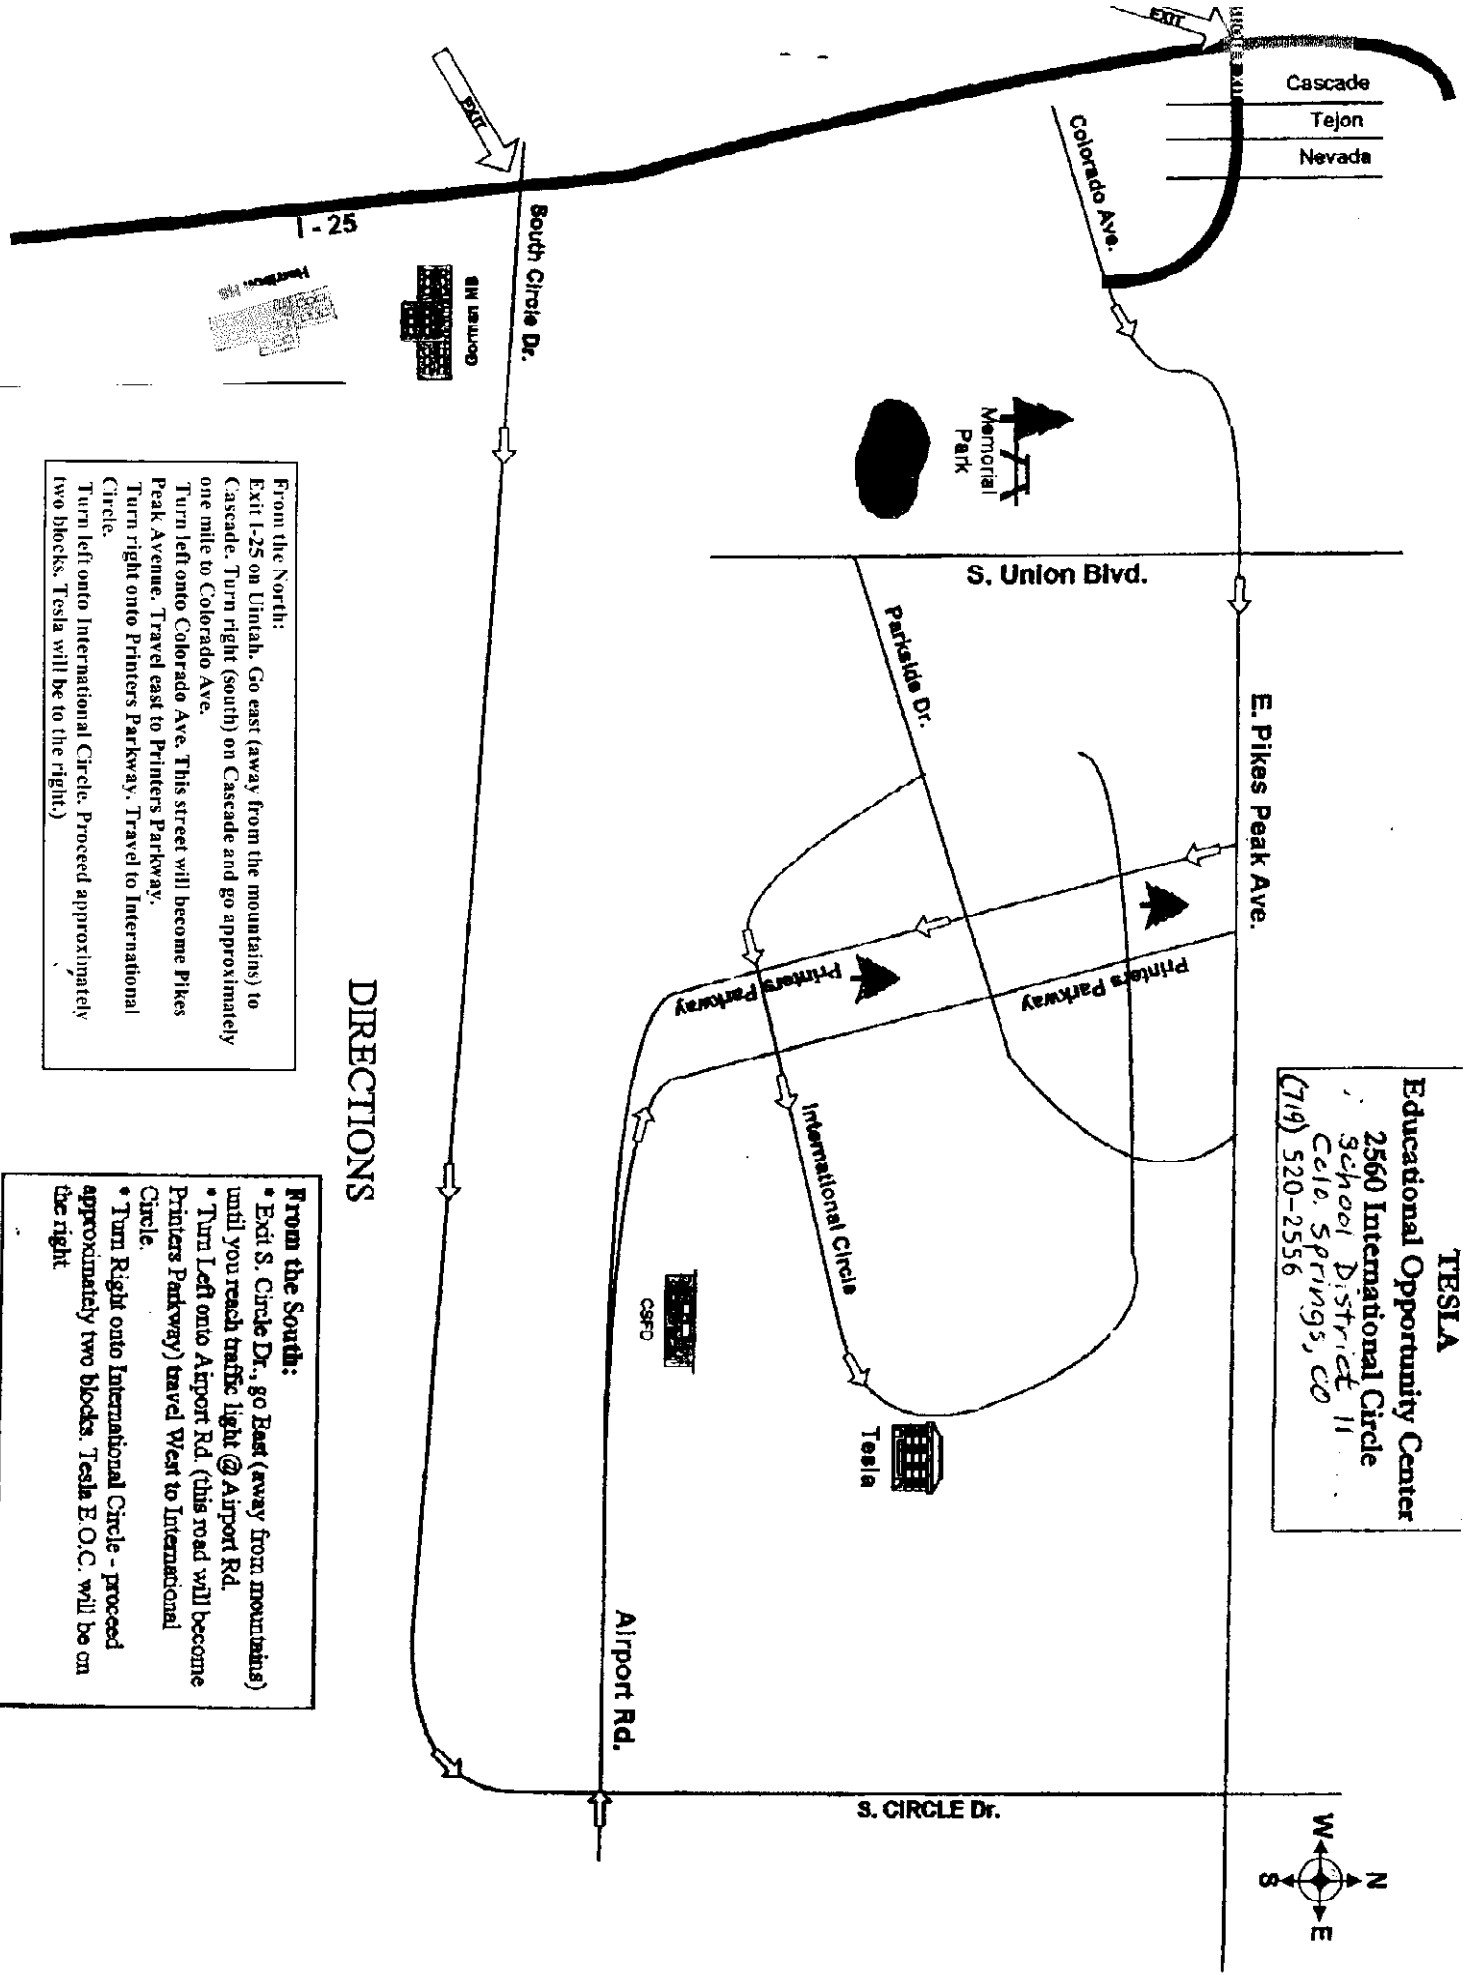

TESLA
Educational Opportunity Center
2560 International Circle
School District 11
Castle Springs, CO
(719) 520-2556

DIRECTIONS

From the North:
 Exit I-25 on Uintah. Go east (away from the mountains) to Cascade. Turn right (south) on Cascade and go approximately one mile to Colorado Ave.
 Turn left onto Colorado Ave. This street will become Pikes Peak Avenue. Travel east to Printers Parkway.
 Turn right onto Printers Parkway. Travel to International Circle.
 Turn left onto International Circle. Proceed approximately two blocks. Tesla will be to the right.

From the South:
 Exit S. Circle Dr., go East (away from mountains) until you reach traffic light @ Airport Rd.
 Turn Left onto Airport Rd. (this road will become Printers Parkway) travel West to International Circle.
 Turn Right onto International Circle - proceed approximately two blocks. Tesla E.O.C. will be on the right