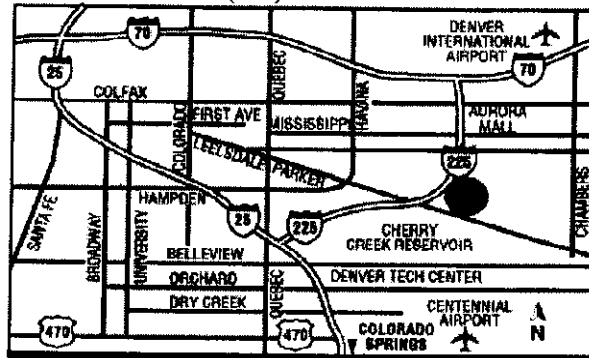

# Radisson Hotel Denver Southeast

3200 South Parker Road

Aurora, CO 80014

[www.radisson.com/auroraco](http://www.radisson.com/auroraco)

(303) 695-1700

## Hotel Entrance Map

South Parker Road & Interstate 225

### Entering from I-225

**Southbound:** From southbound I-225 take the Parker Road exit (Exit #4). Stay in the left lane. The road will swing around the Nine Mile Park & Ride Garage and merge onto southbound Parker Road. Stay in the right lane and turn right at the Vaughn Way/Dam Road exit. Follow the road to the first light, which is Vaughn Way. Turn right on Vaughn Way and go under Parker Road, past the Colorado Athletic Club, to the hotel entrance on your left.

**Northbound:** From northbound I-225 take the Parker Road exit (Exit #4). Turn right onto Parker Road. Stay in the right lane and turn right at the Vaughn Way/Dam Road exit. Follow the road to the first light, which is Vaughn Way. Turn right on Vaughn Way and go under Parker Road, past the Colorado Athletic Club, to the hotel entrance on your left.