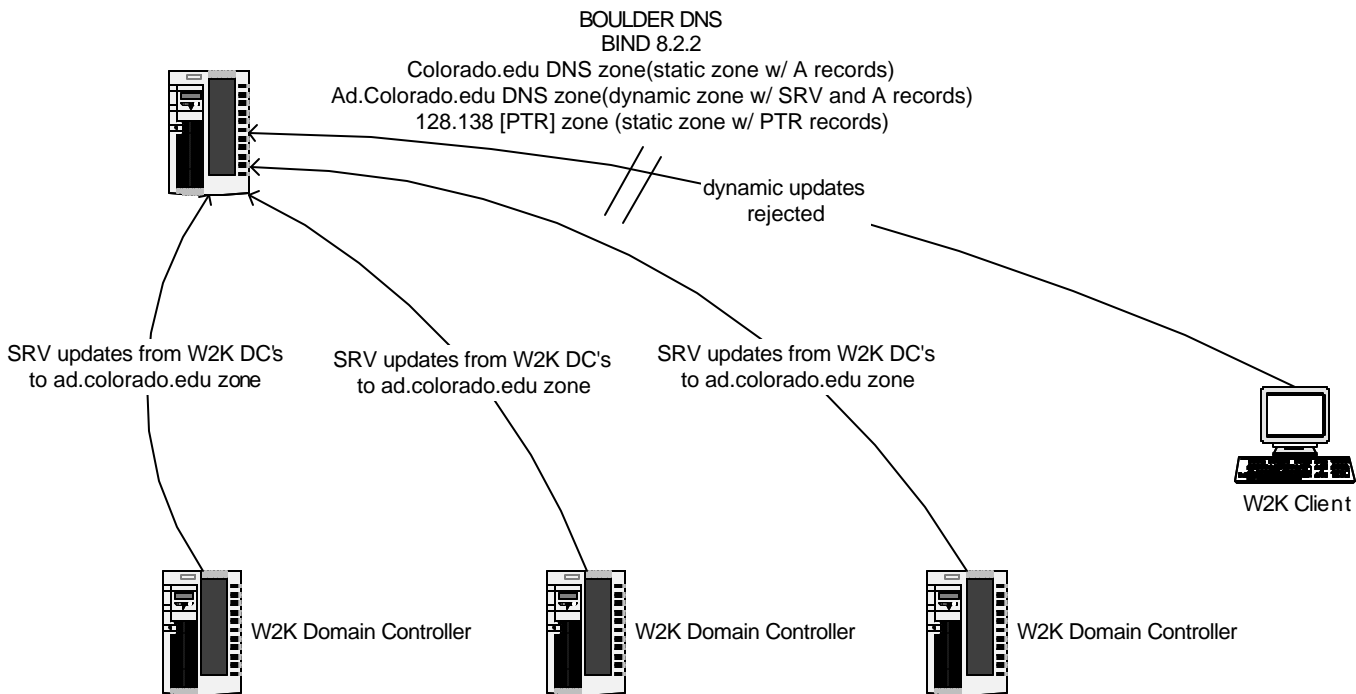

Proposed DNS Configuration

Mkbind (using the addhost database) performs batch updates to Boulder with:
- A records in colorado.edu (statically assigned non-domain members)
- A records in ad.colorado.edu (domain members)
- PTR records in 128.138 (all static assignments)

W2K SRV Updates

Client AD Service Request