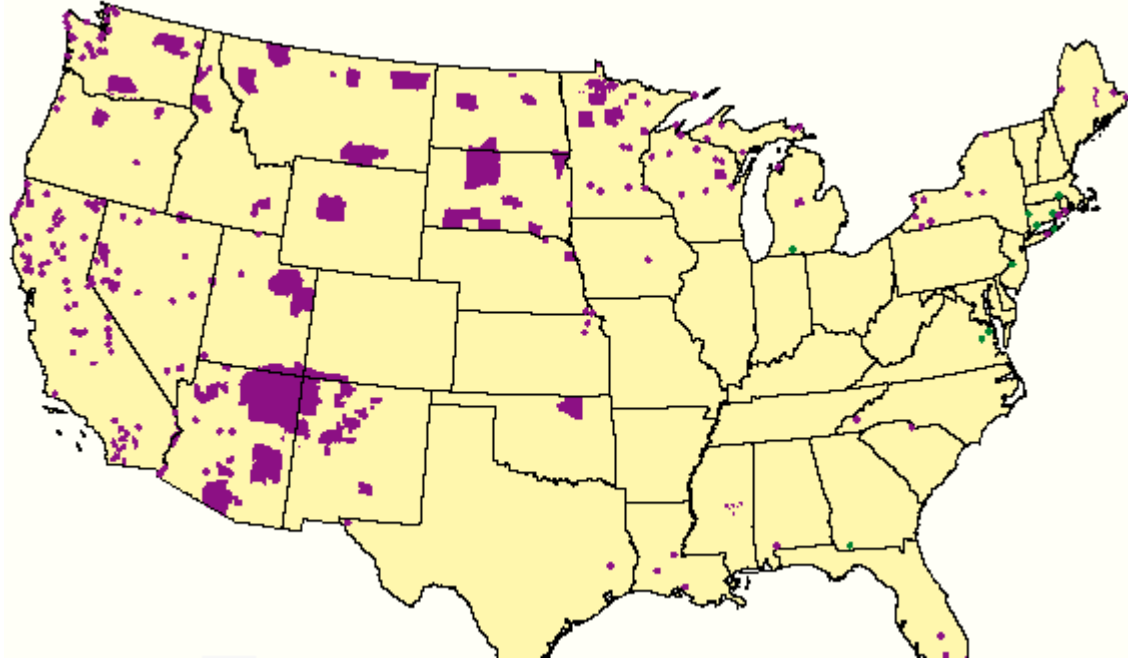

Map of Indian Reservations

The U.S. government recognizes over 500 Indian tribes, most of which have reservations west of the Mississippi River. [Map source: [US Census](#)] **Which state has the most reservations east of the Mississippi River?** Although **Indians** are now concentrated in only a few places and represent only 0.6 percent of the U.S. population, Indian cultures, in **popular commercial forms** and **authentic forms**, are visible throughout the country.

Answer: Wisconsin